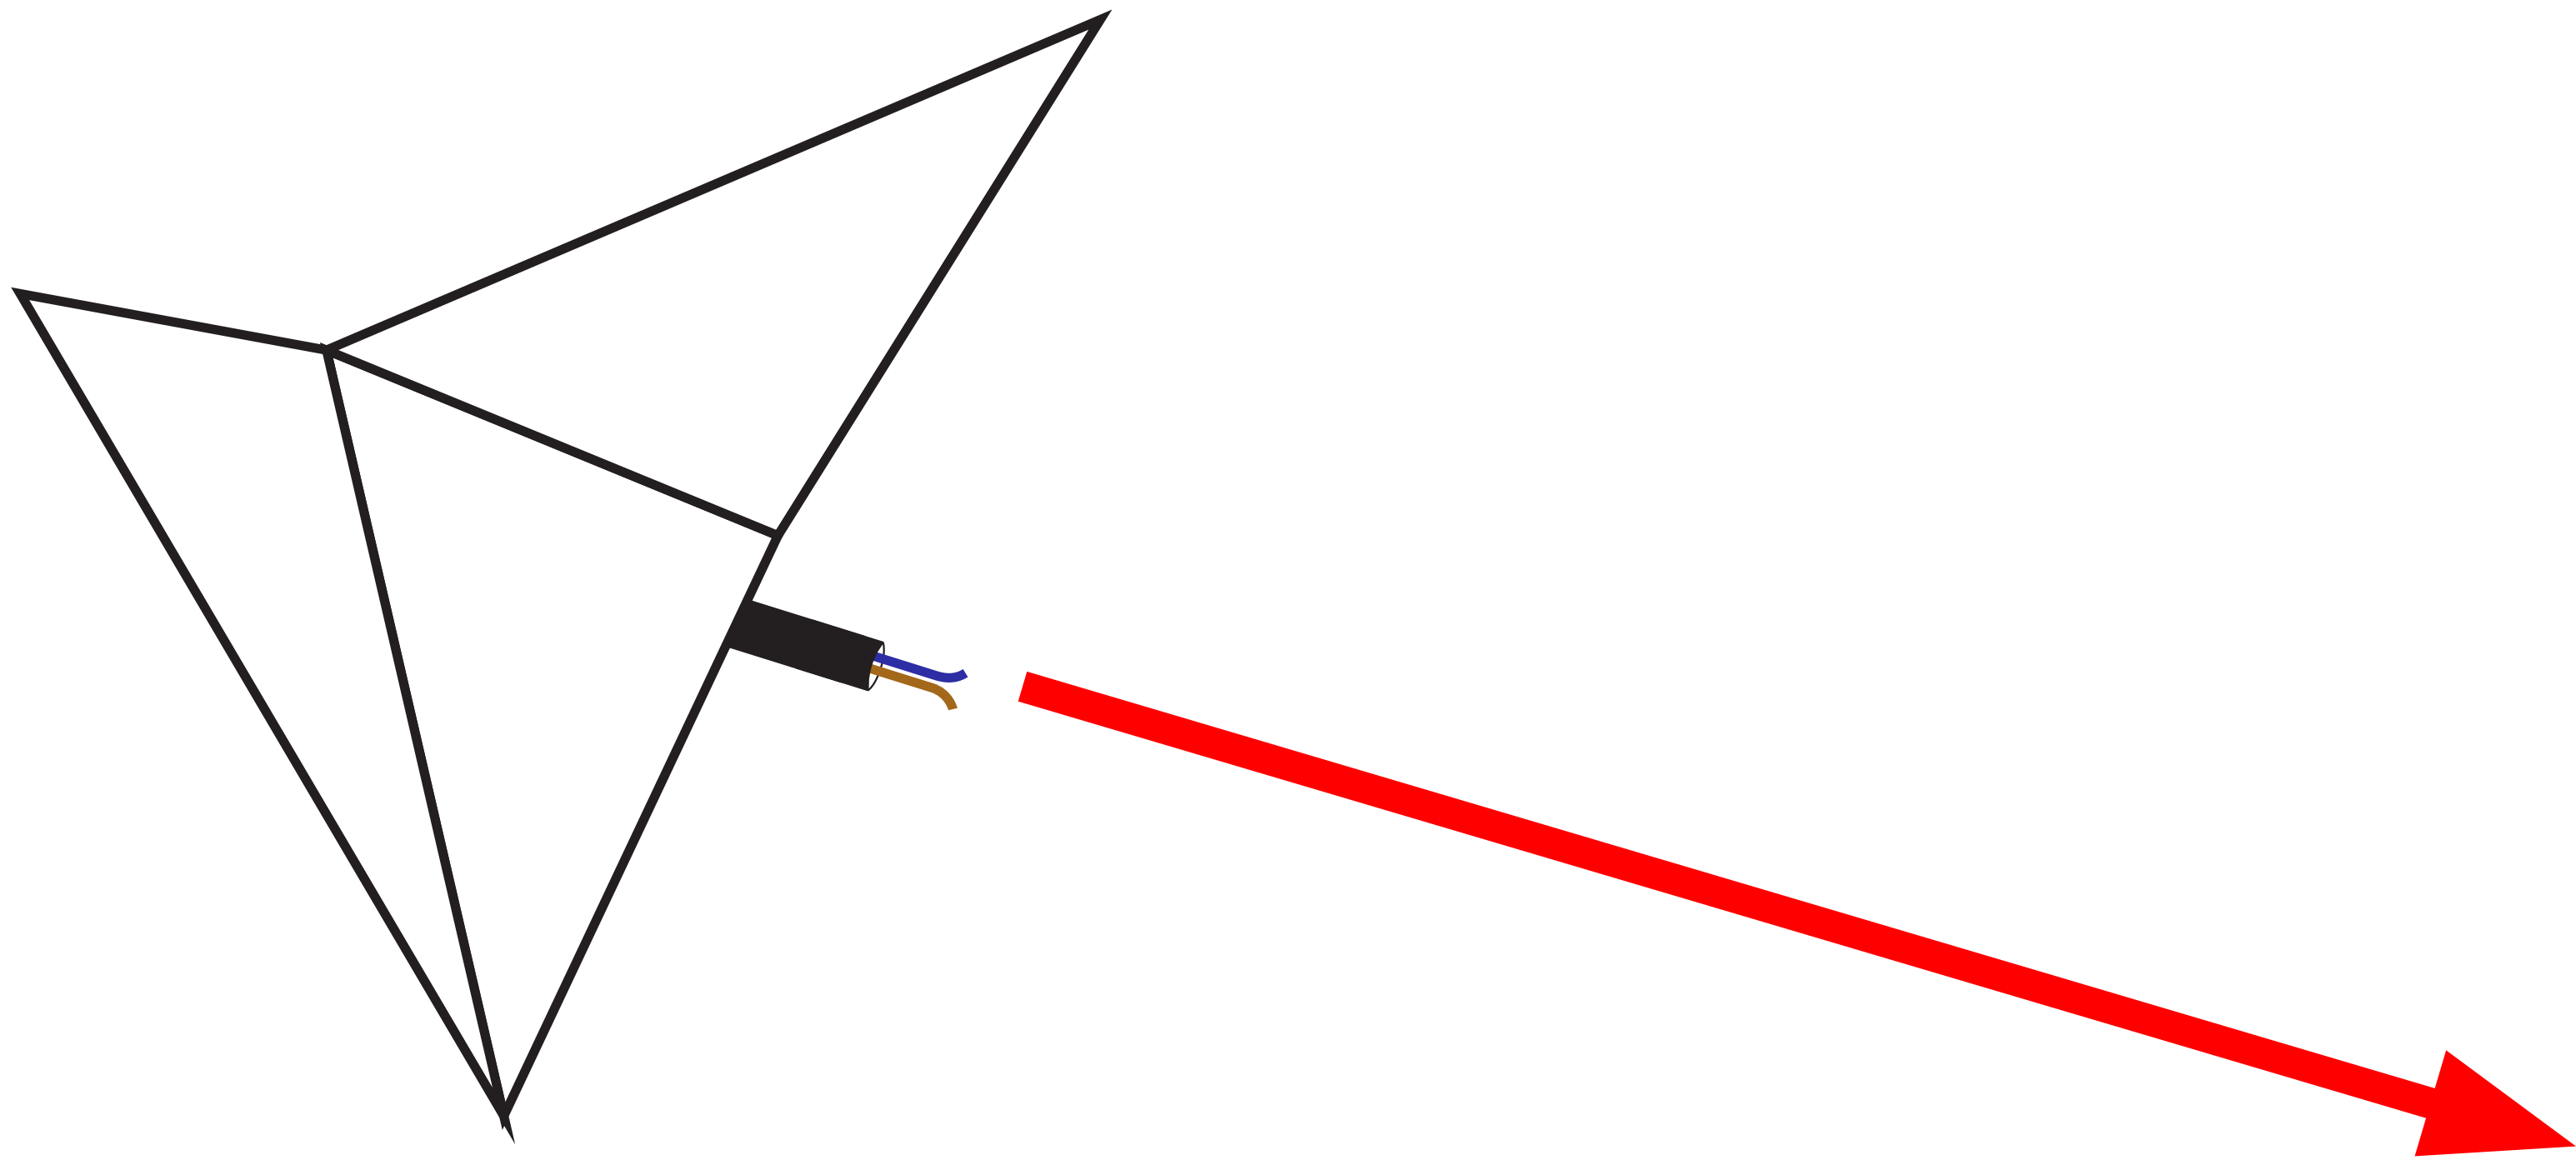

Product color might differ.

Rondine

Installation Guide

It should be installed by a qualified electrician

1x

N L

1x

MAX 10W
LED BULB G9