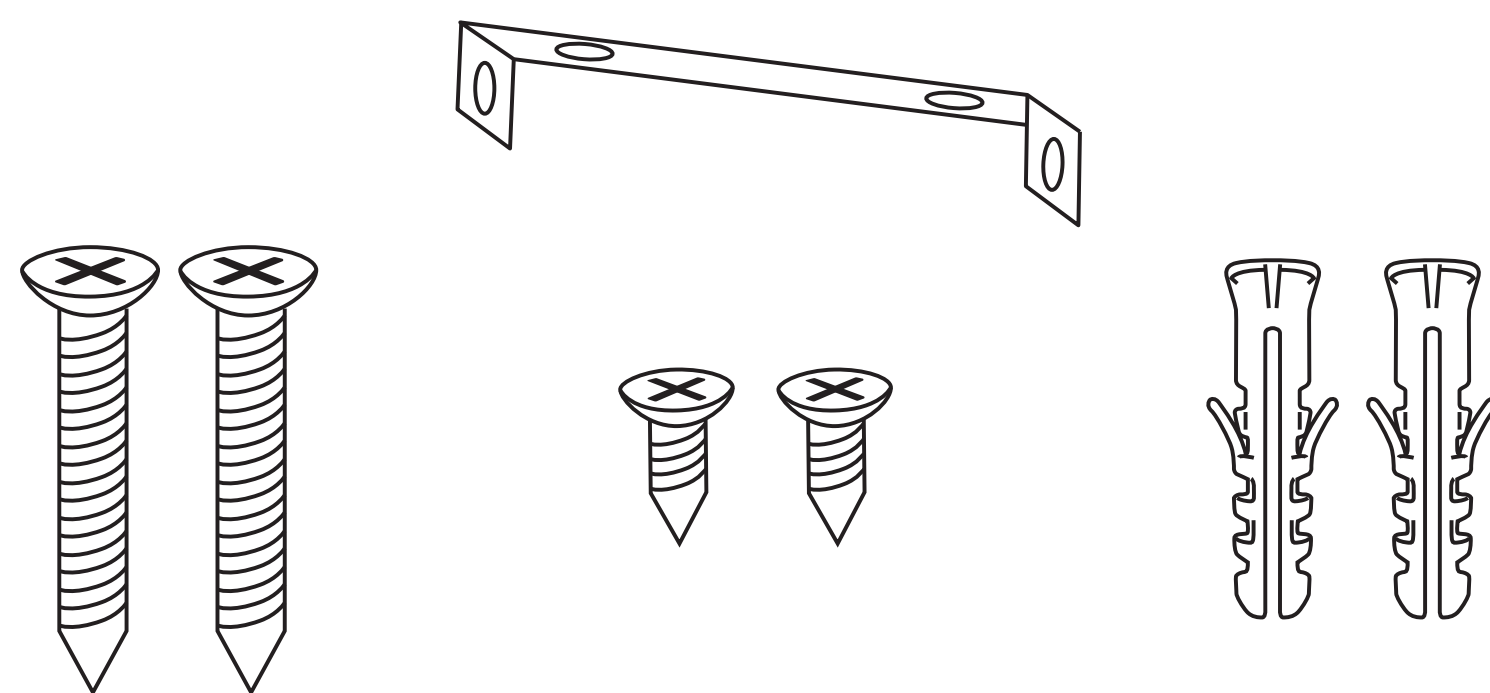

Product color and glass might differ.

MO8897

Installation Guide

It should be installed by a qualified electrician

1x

N L

1x

1x

MAX 10W
LED BULB G9