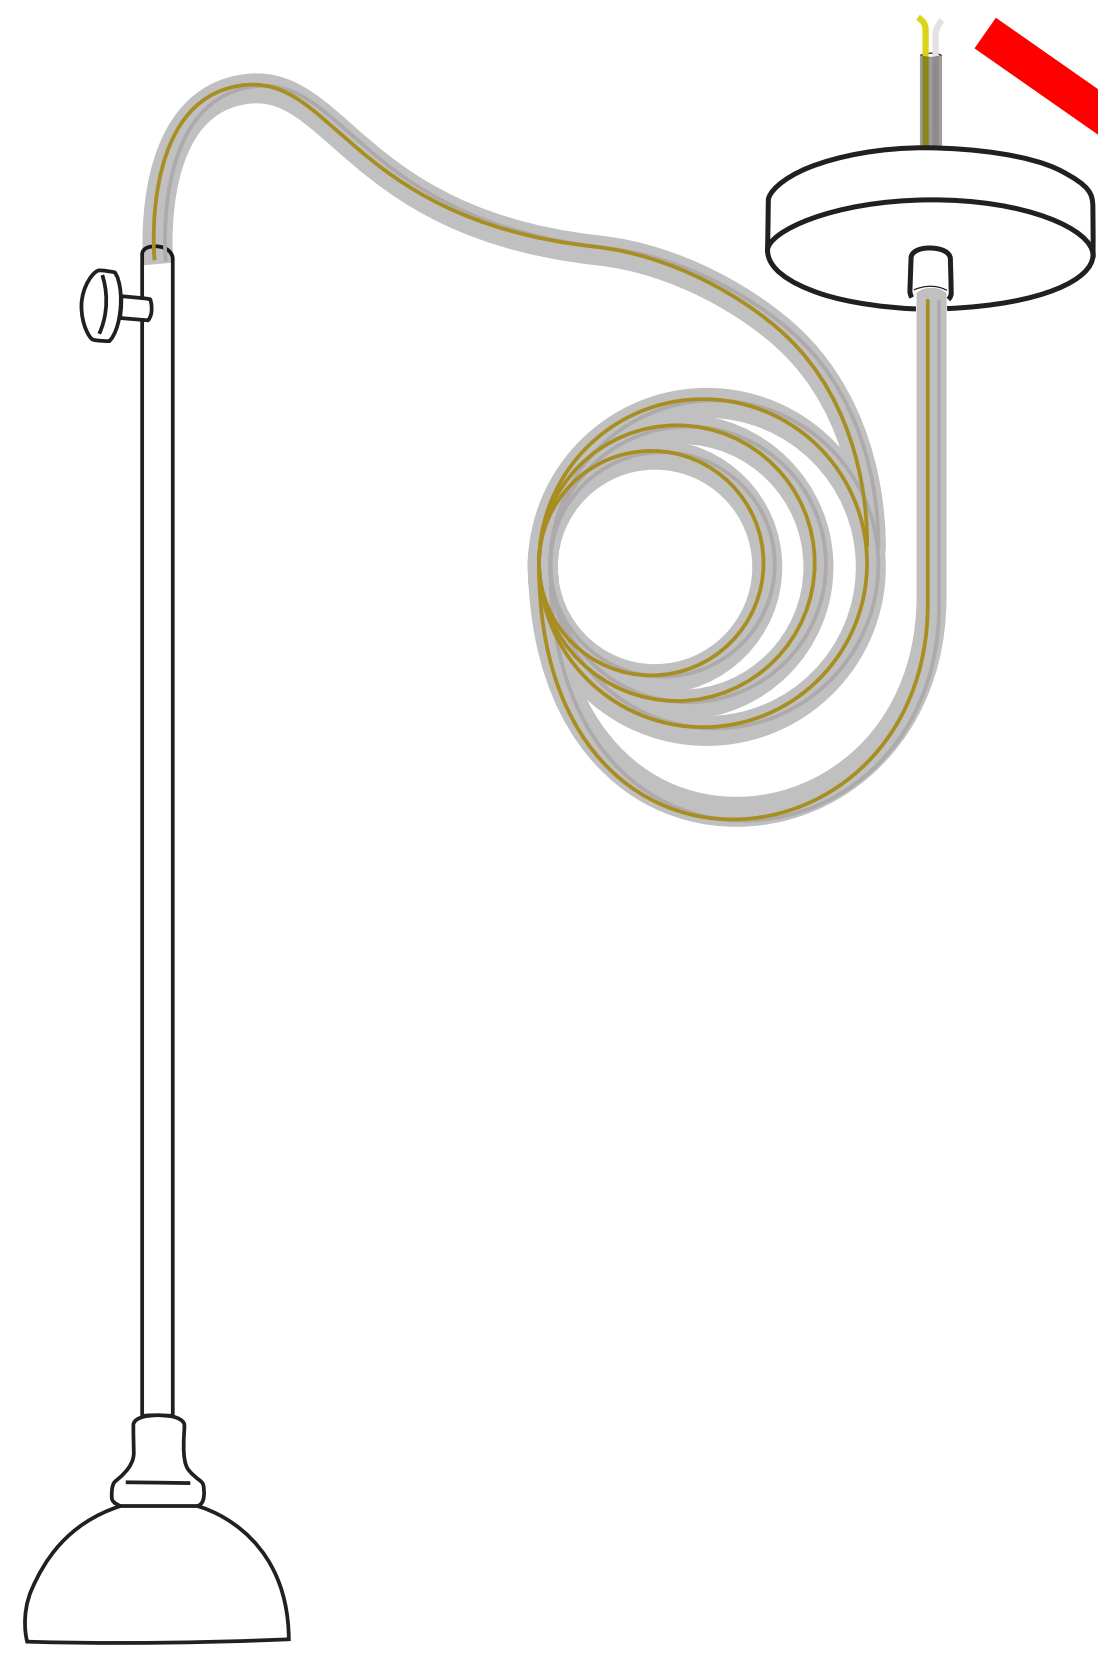

Product color and glass might differ.

MO8897

Installation Guide

It should be installed by a qualified electrician

1x

N L

1x

1x

MAX 10W
LED BULB G9