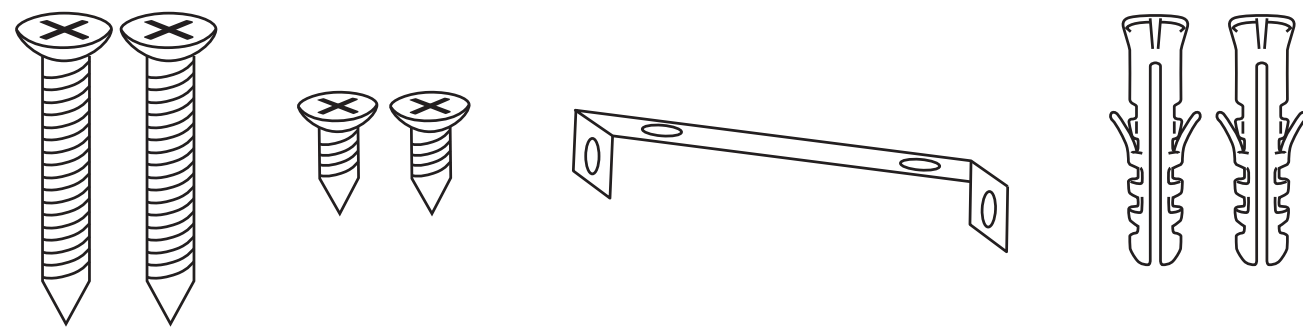

Product color and glass might differ.

MO8931

Installation Guide

It should be installed by a qualified electrician

1x

N L

1x

1x

MAX 10W
LED BULB G9