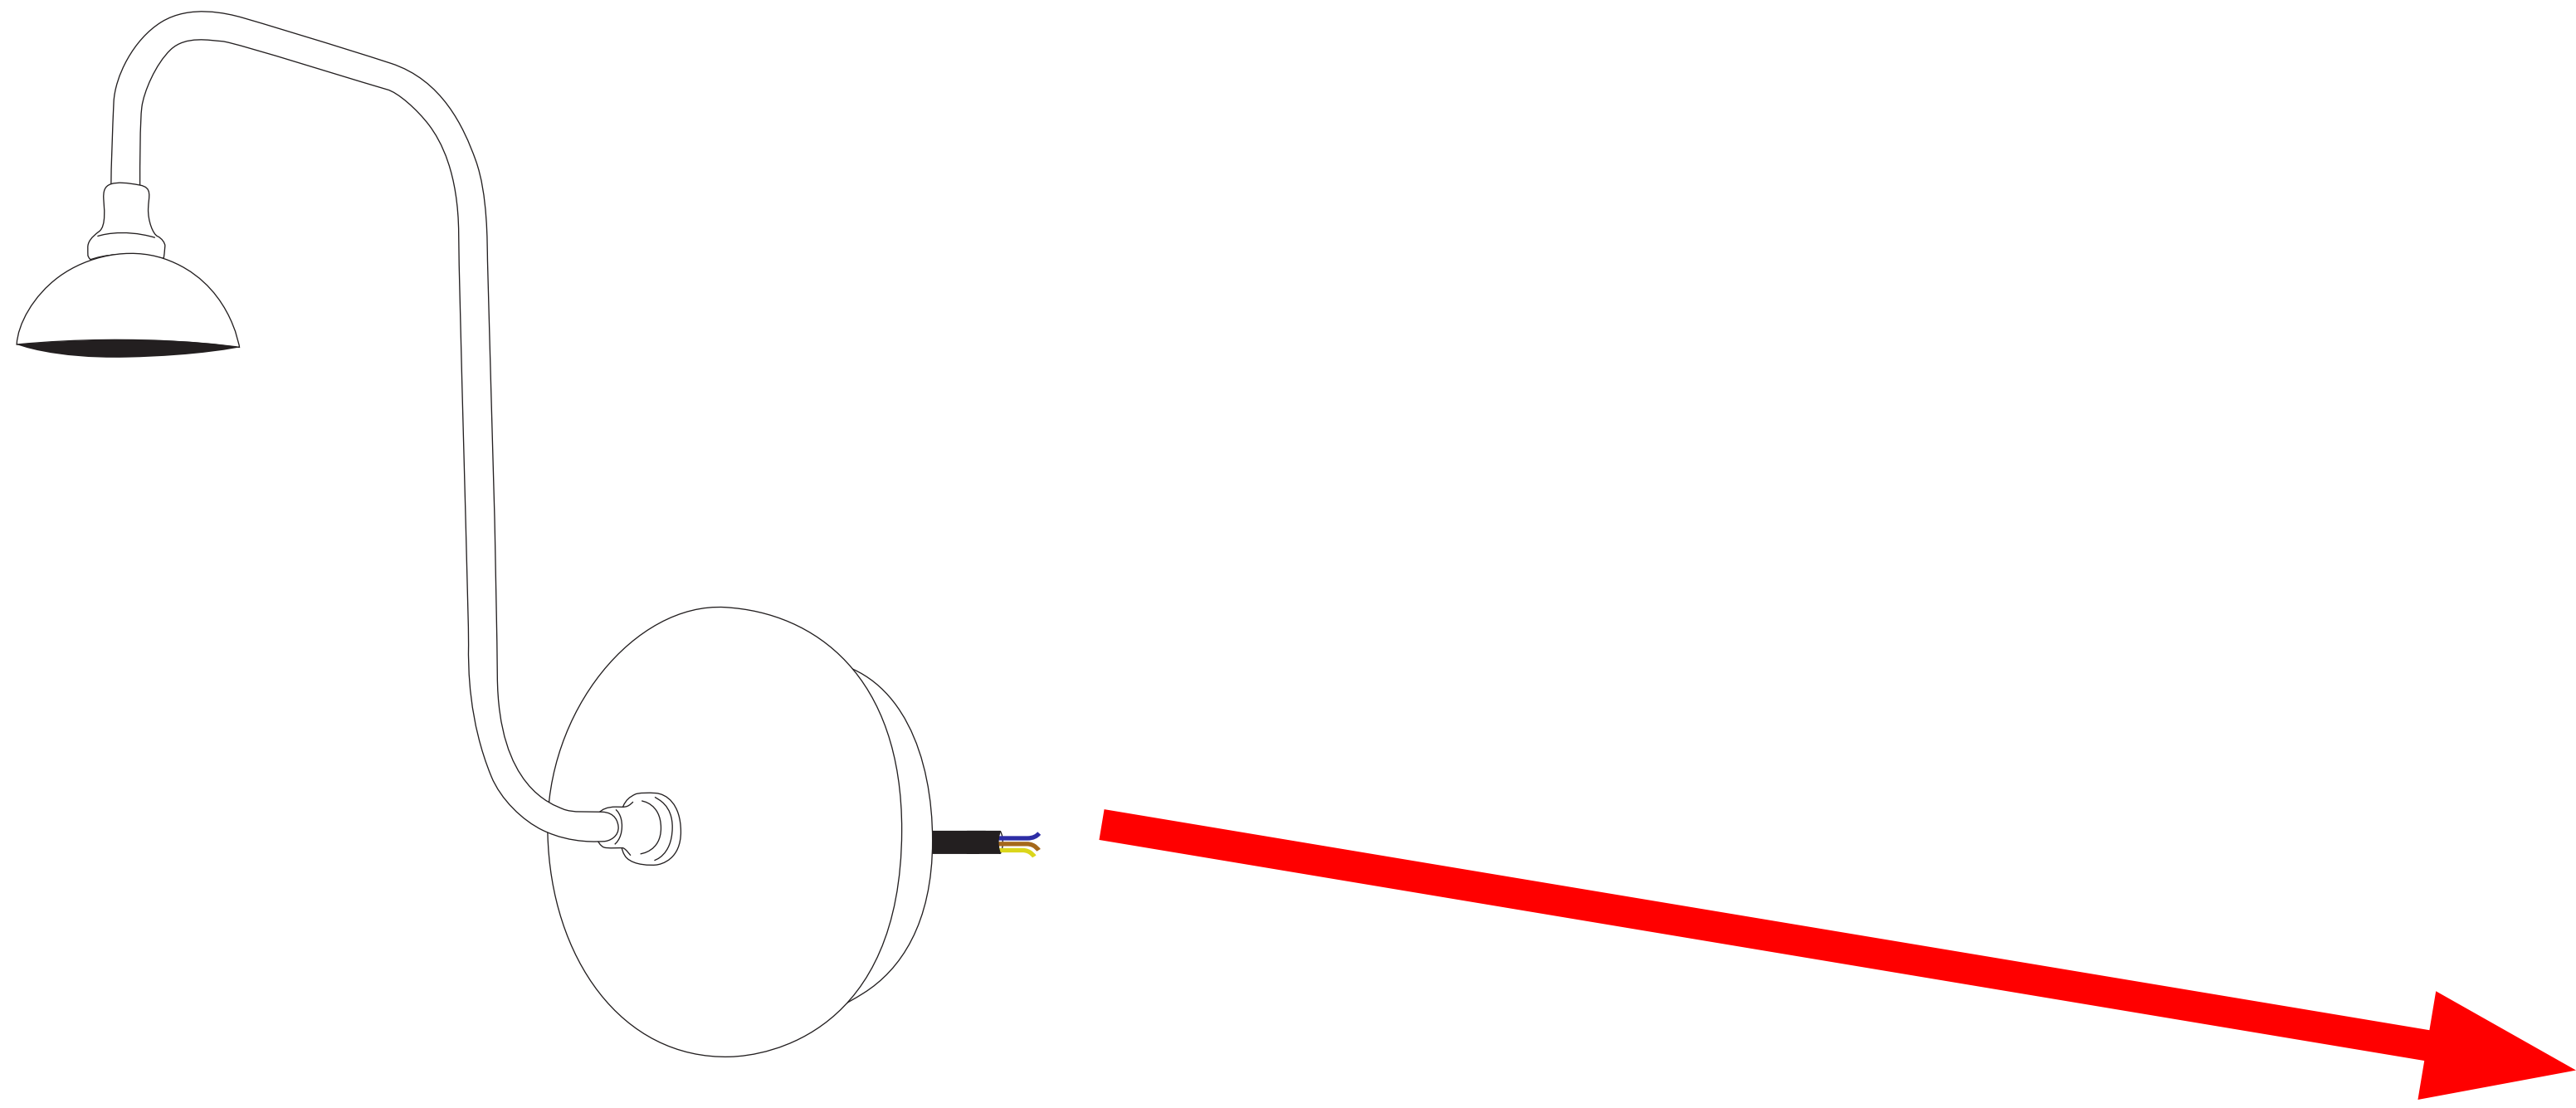

Product color and glass might differ.

MO8931

Installation Guide

It should be installed by a qualified electrician

1x

N L

1x

1x

MAX 10W
LED BULB G9