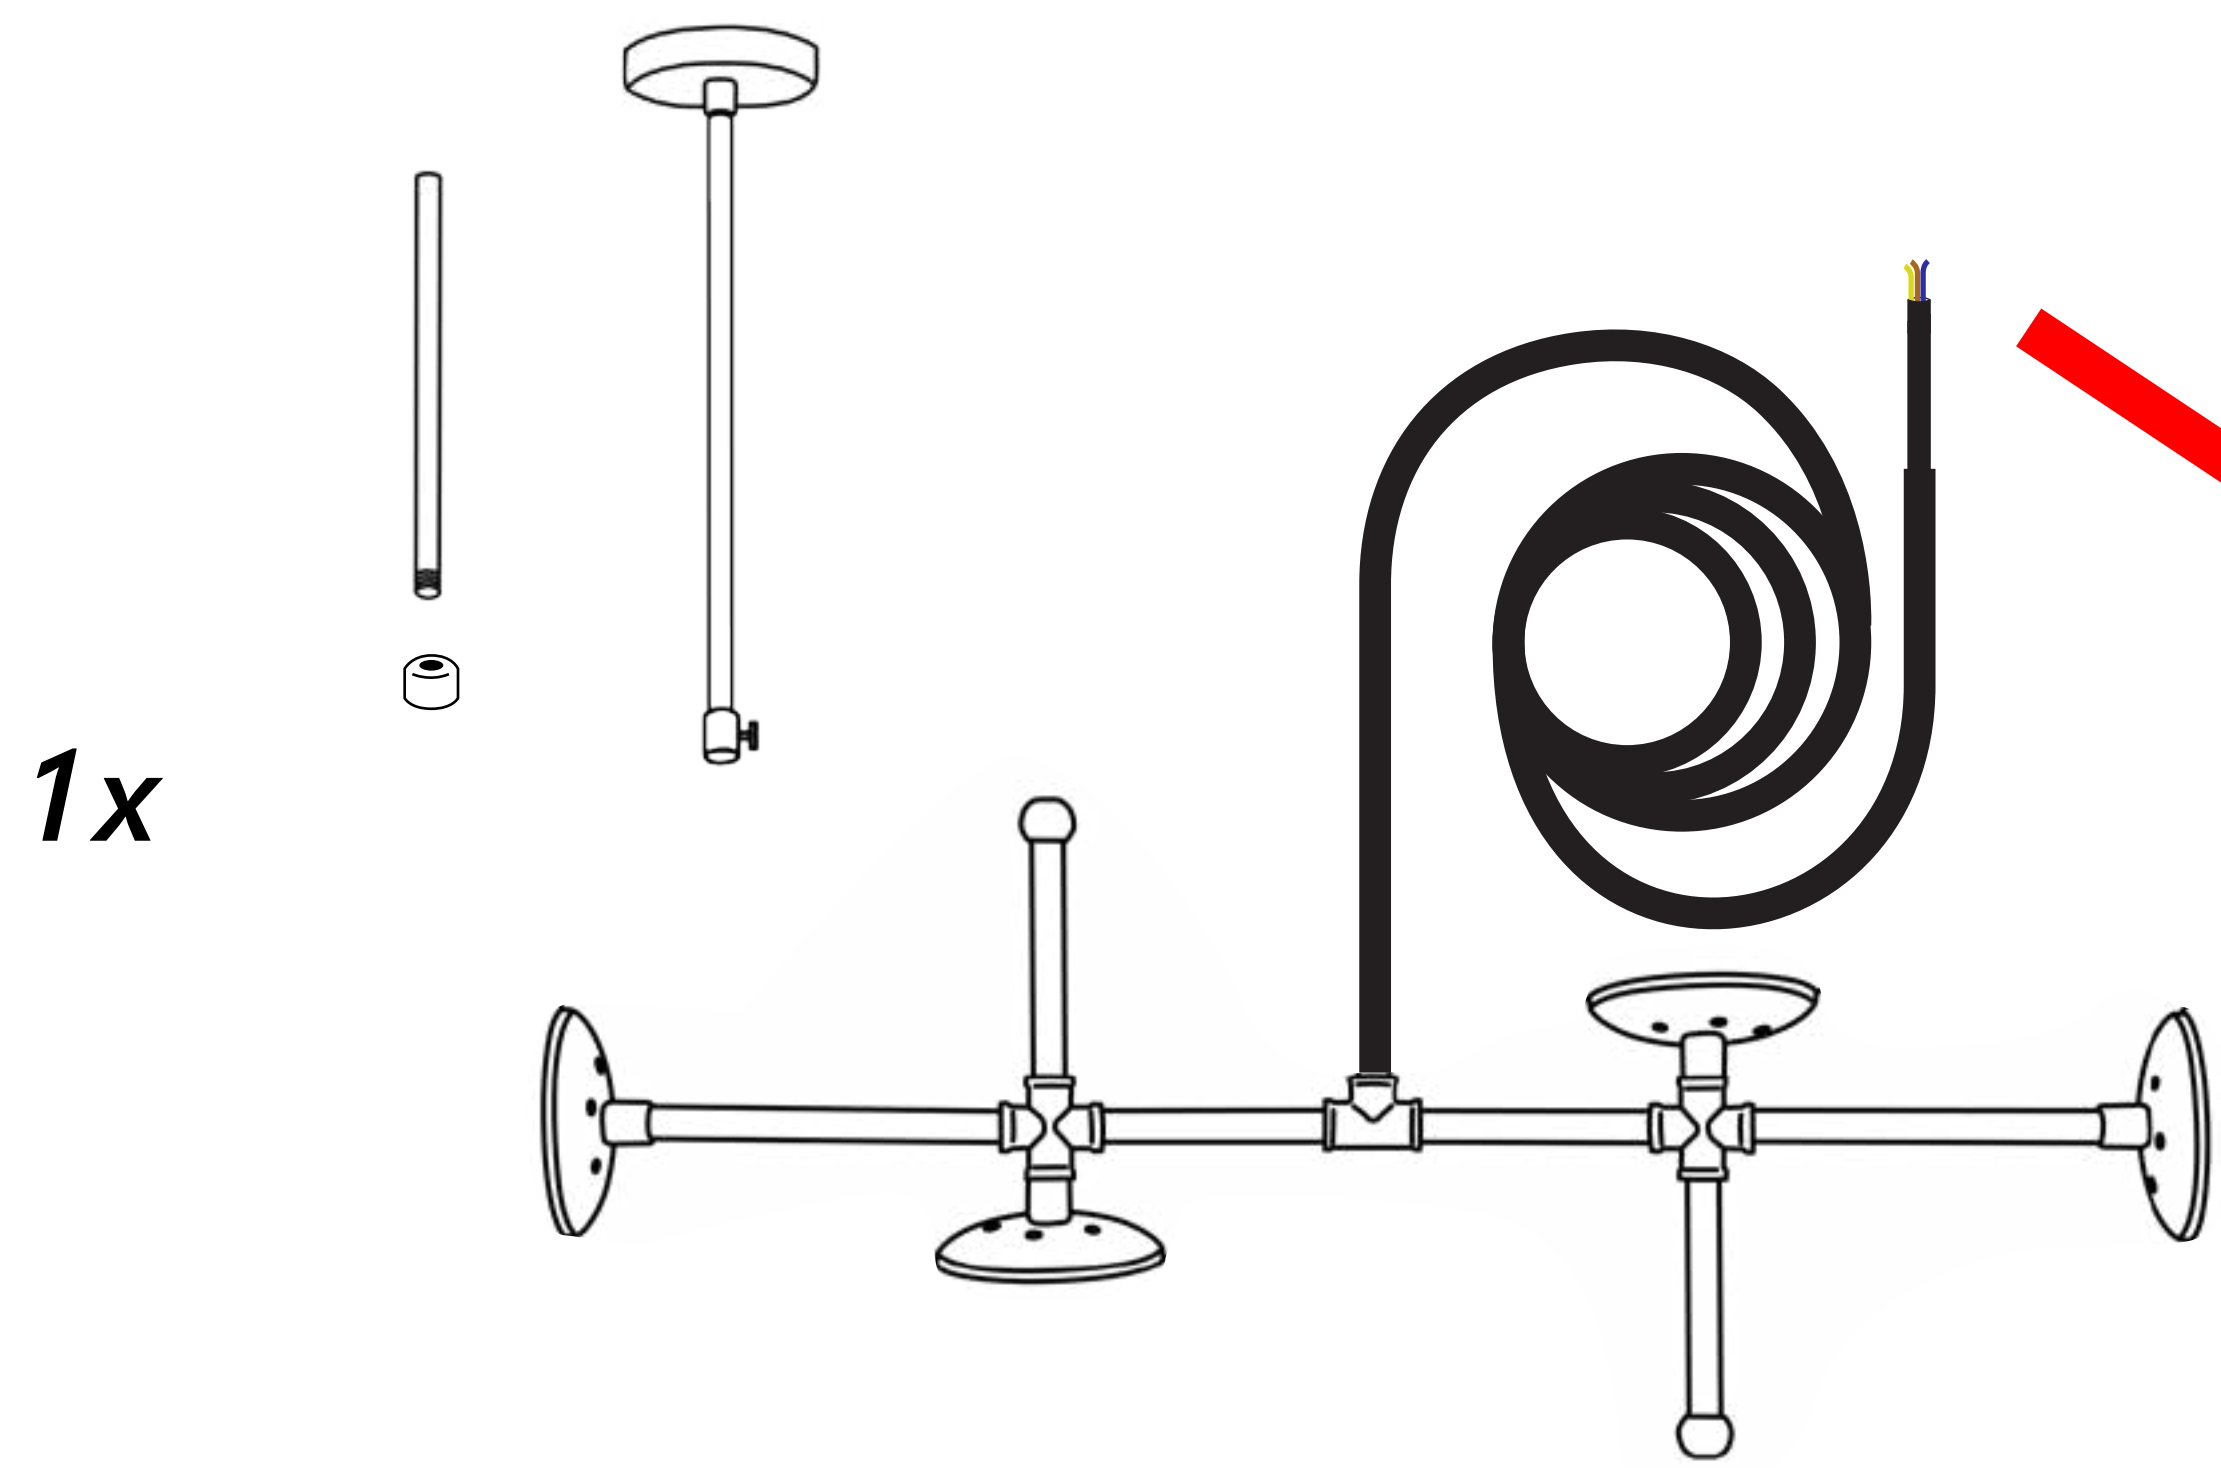

Product color might differ.

KRUVA

Installation Guide

It should be installed by a qualified electrician

1x

MAX 40W
LED BULB E27