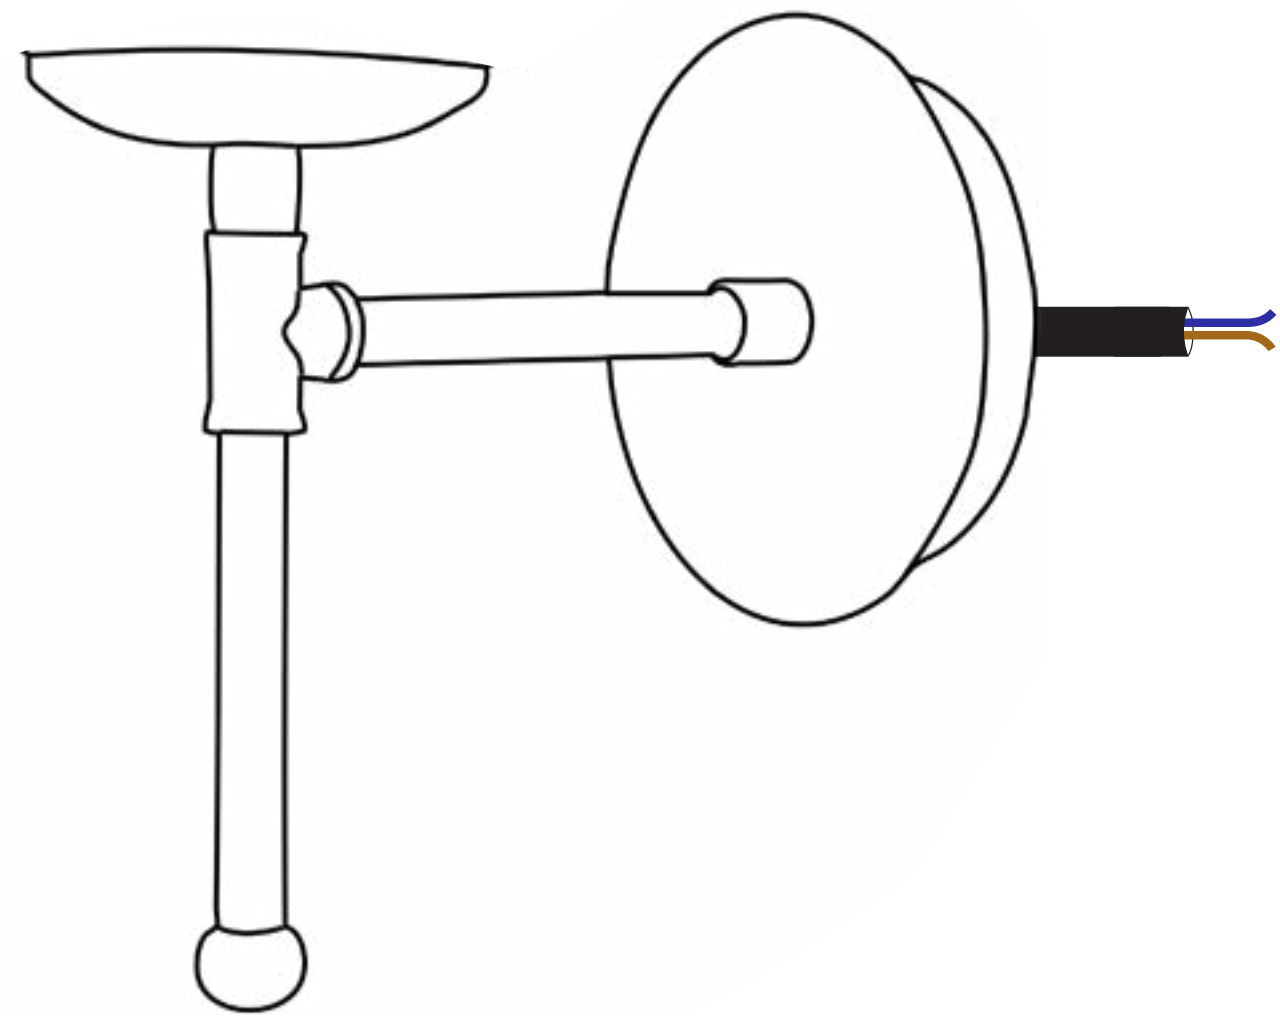

Product color might differ.

171WL

Installation Guide

It should be installed by a qualified electrician

1x

1x

1x

1x

MAX 40W
LED BULB E27