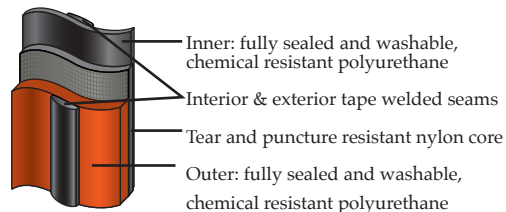

BOTTOM HALF: HAZMAT MULTI-LAMINATE MATERIAL

PART #	DESCRIPTION	SIZE	COLOR
5EH4M0RED-MTO	HYBRID BE Dive Drysuit	MTO (Made To Order)	Red/Black
5EH4M0RED-MTM	HYBRID BE Dive Drysuit	MTM (Made To Measure)	Red/Black
5EH4M0BLK-MTO	HYBRID BE Dive Drysuit	MTO (Made To Order)	Black
5EH4M0BLK-MTM	HYBRID BE Dive Drysuit	MTM (Made To Measure)	Black