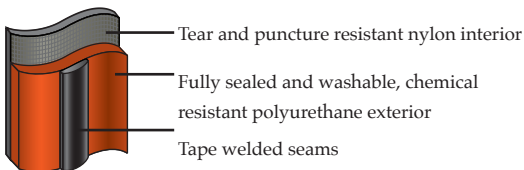

TOP HALF: ENVIRO BI-LAMINATE MATERIAL