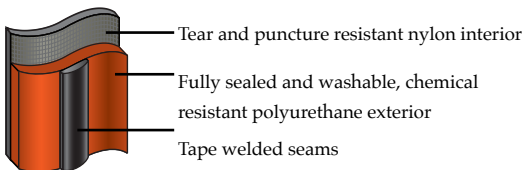

TOP HALF: ENVIRO BI-LAMINATE MATERIAL