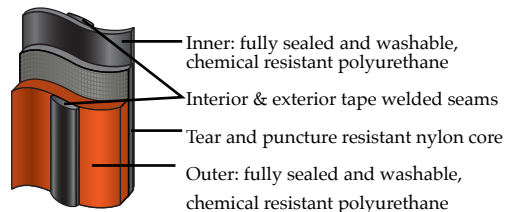

BOTTOM HALF: HAZMAT MULTI-LAMINATE MATERIAL

PART #	DESCRIPTION	SIZE	COLOR
5EH4B0RED-MTO	HYBRID BE Dive Drysuit	MTO (Made To Order)	Red/Black
5EH4B0RED-MTM	HYBRID BE Dive Drysuit	MTM (Made To Measure)	Red/Black
5EH4B0BLK-MTO	HYBRID BE Dive Drysuit	MTO (Made To Order)	Black
5EH4B0BLK-MTM	HYBRID BE Dive Drysuit	MTM (Made To Measure)	Black