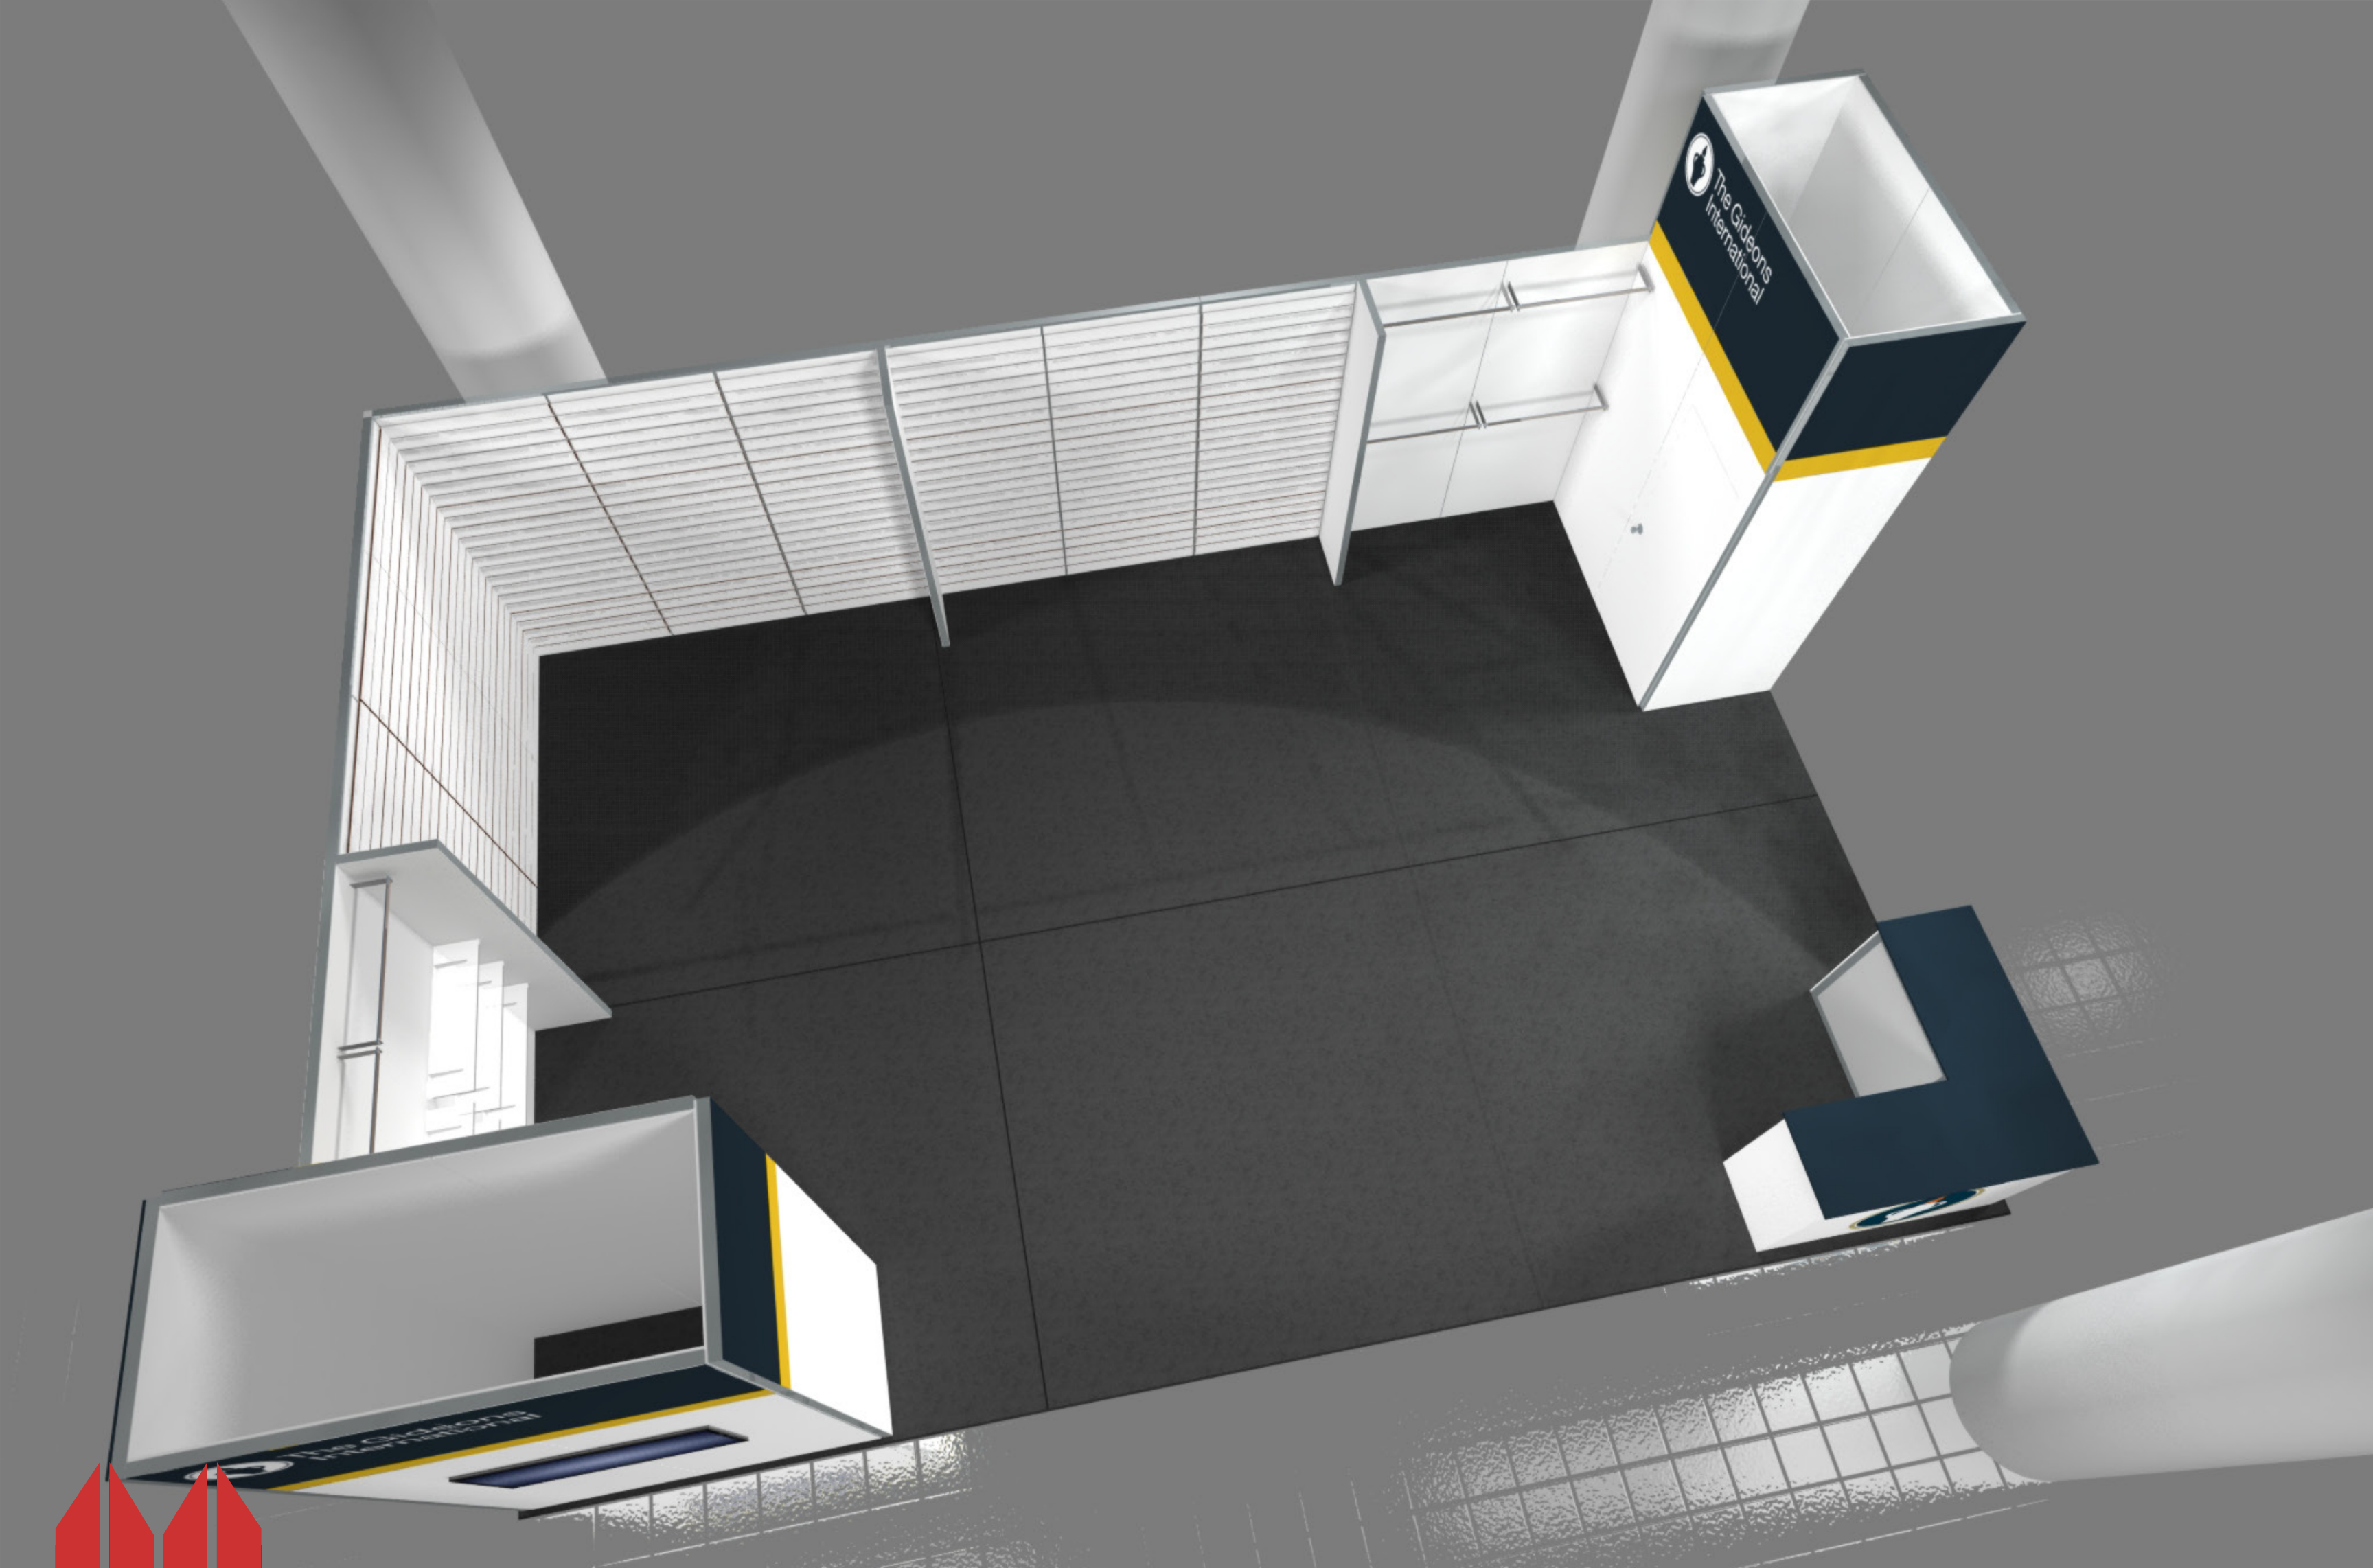

Metro Exhibits

The Gideons International

Metro Exhibits

The Gideons International

20 x 30 Version B

This design is the exclusive intellectual property of Metro Exhibits. This design may not be transmitted electronically, reproduced, or released to any parties without written consent of Metro Exhibits LLC. Any use of this design without expressed approval of Metro Exhibits is strictly prohibited.