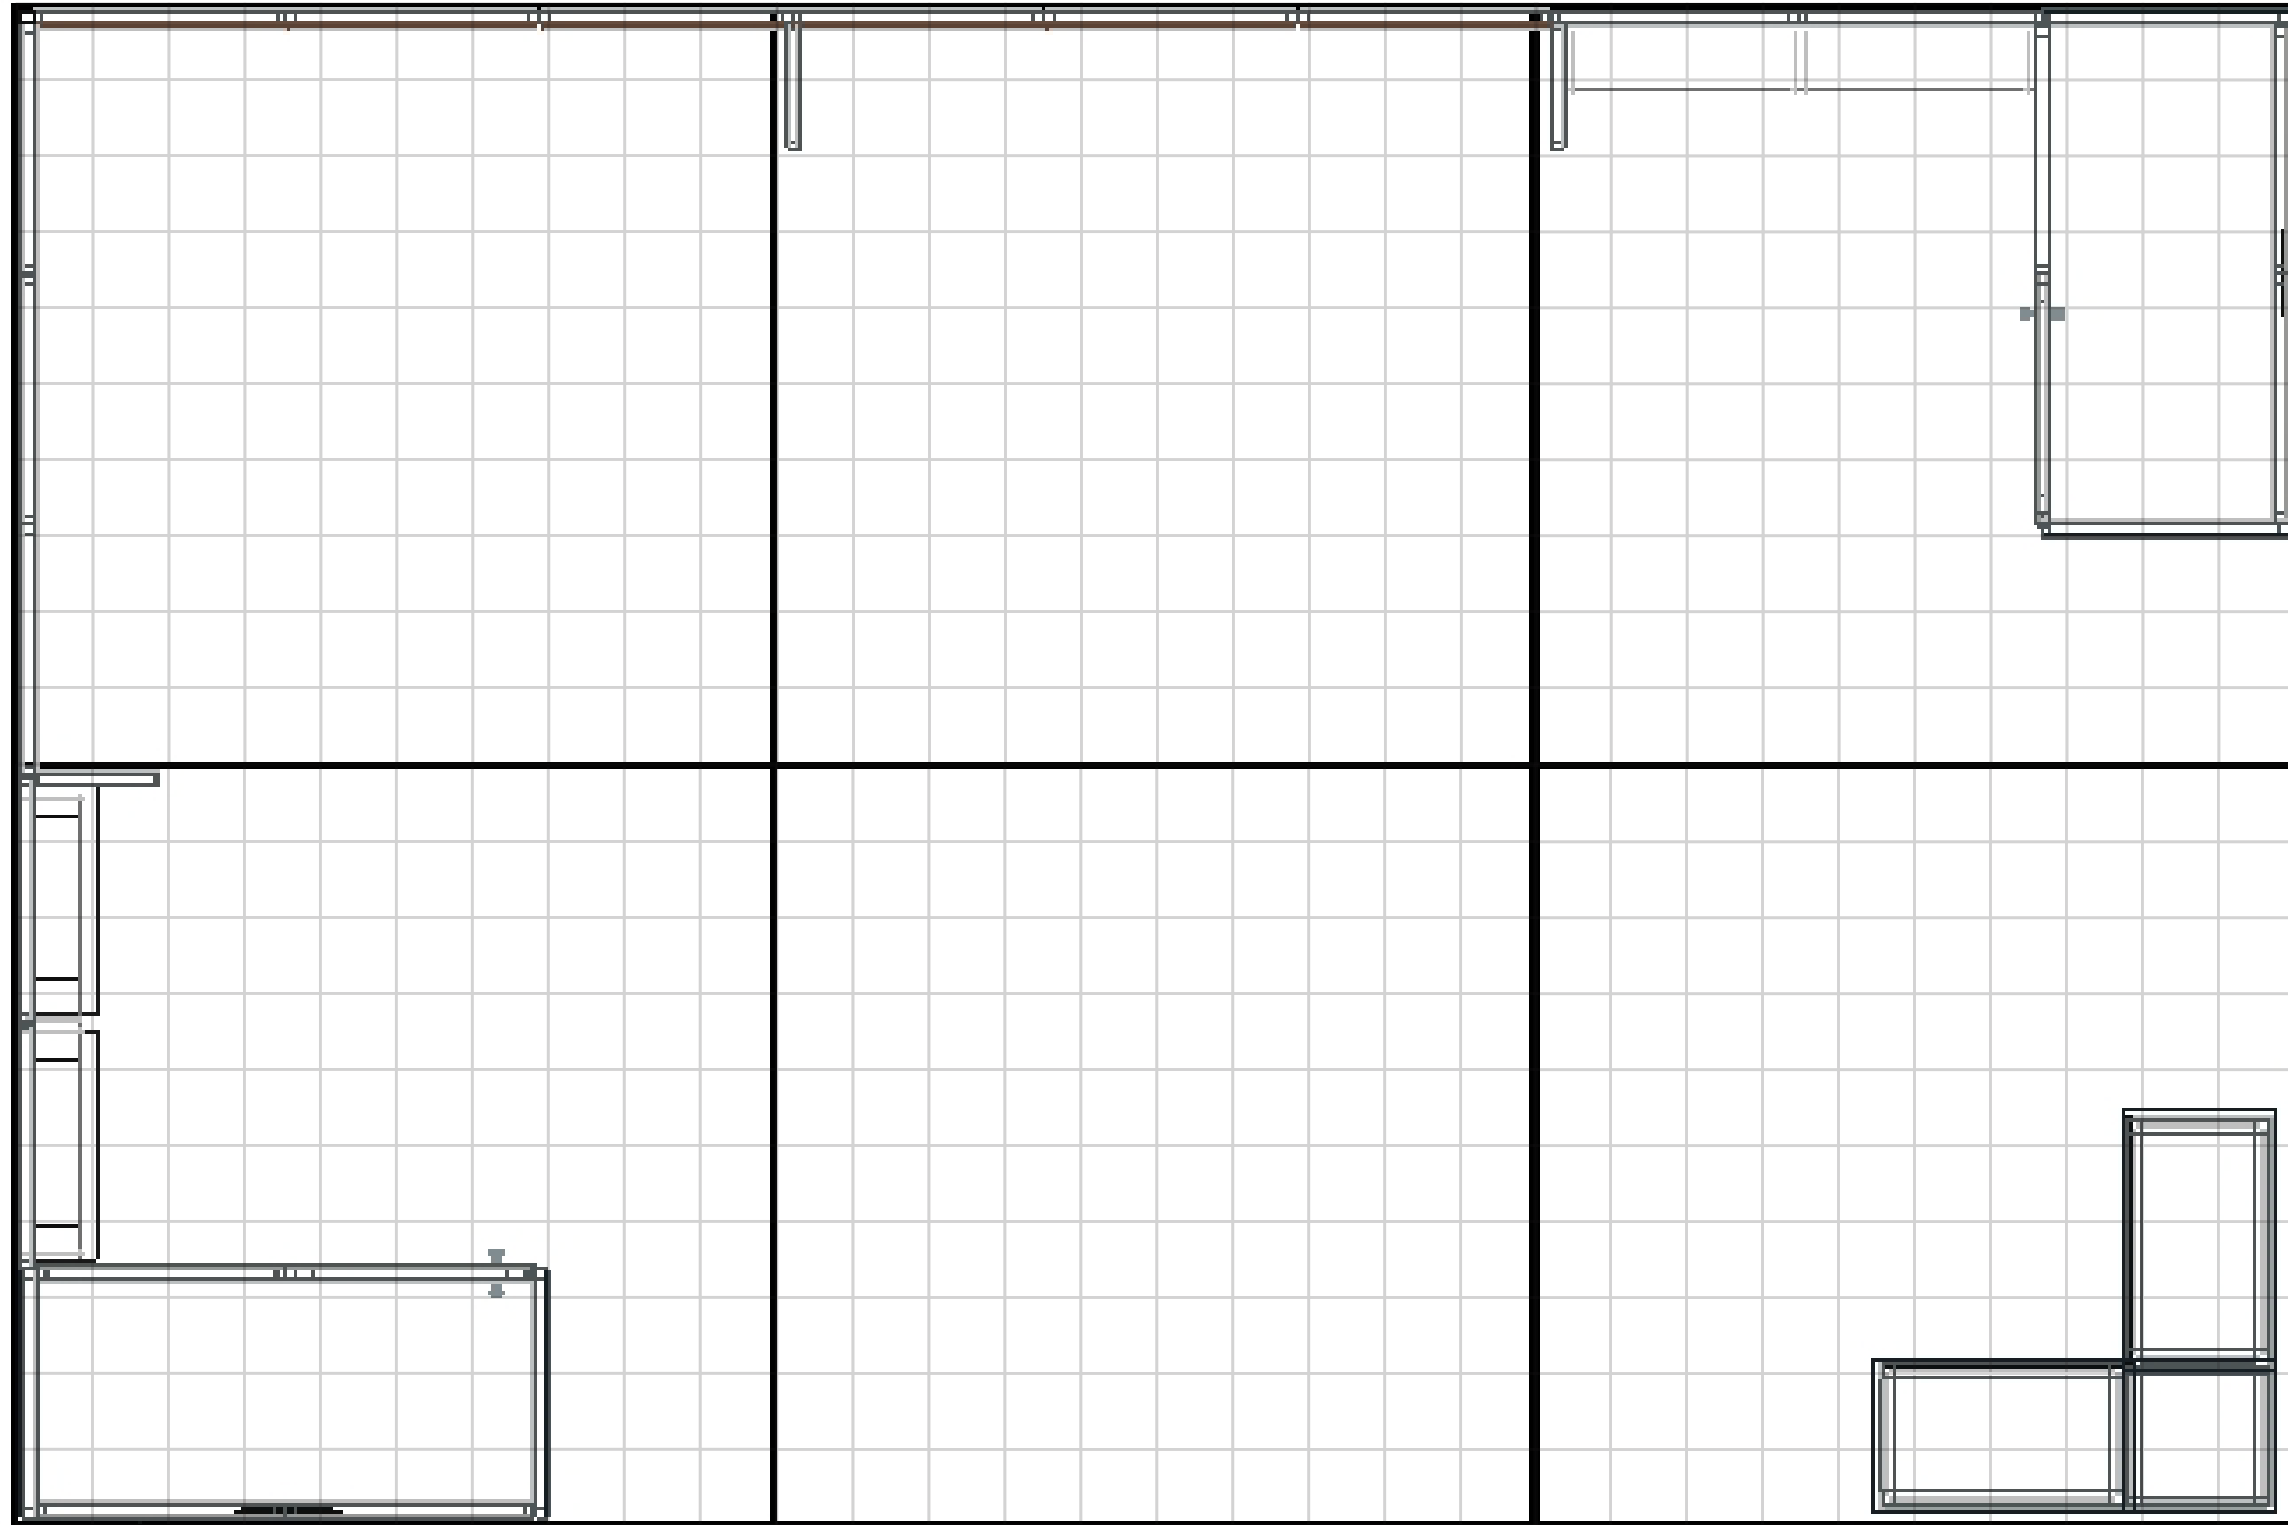

The Gideons International

20 x 30 Version B

This design is the exclusive intellectual property of Metro Exhibits. This design may not be transmitted electronically, reproduced, or released to any parties without written consent of Metro Exhibits LLC. Any use of this design without expressed approval of Metro Exhibits is strictly prohibited.