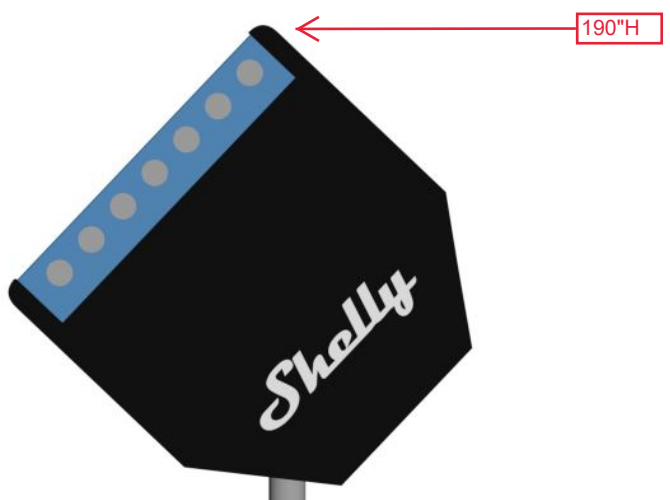

Structural Overview - Rotating Product Display - Requires Motor

Custom Rotating Motorized product

Custom 4 Sided Vertical Display Case: 30"L x 30"D x 134"H w/ 36" Baseplate

To include lighting throughout Display Case

20"W x 24"H x 4"D Inset acrylic display Case

(4) Total Display Cases - to be accessible from front of case.

190"H

134"H

Client Product Approximately 2cm in depth.