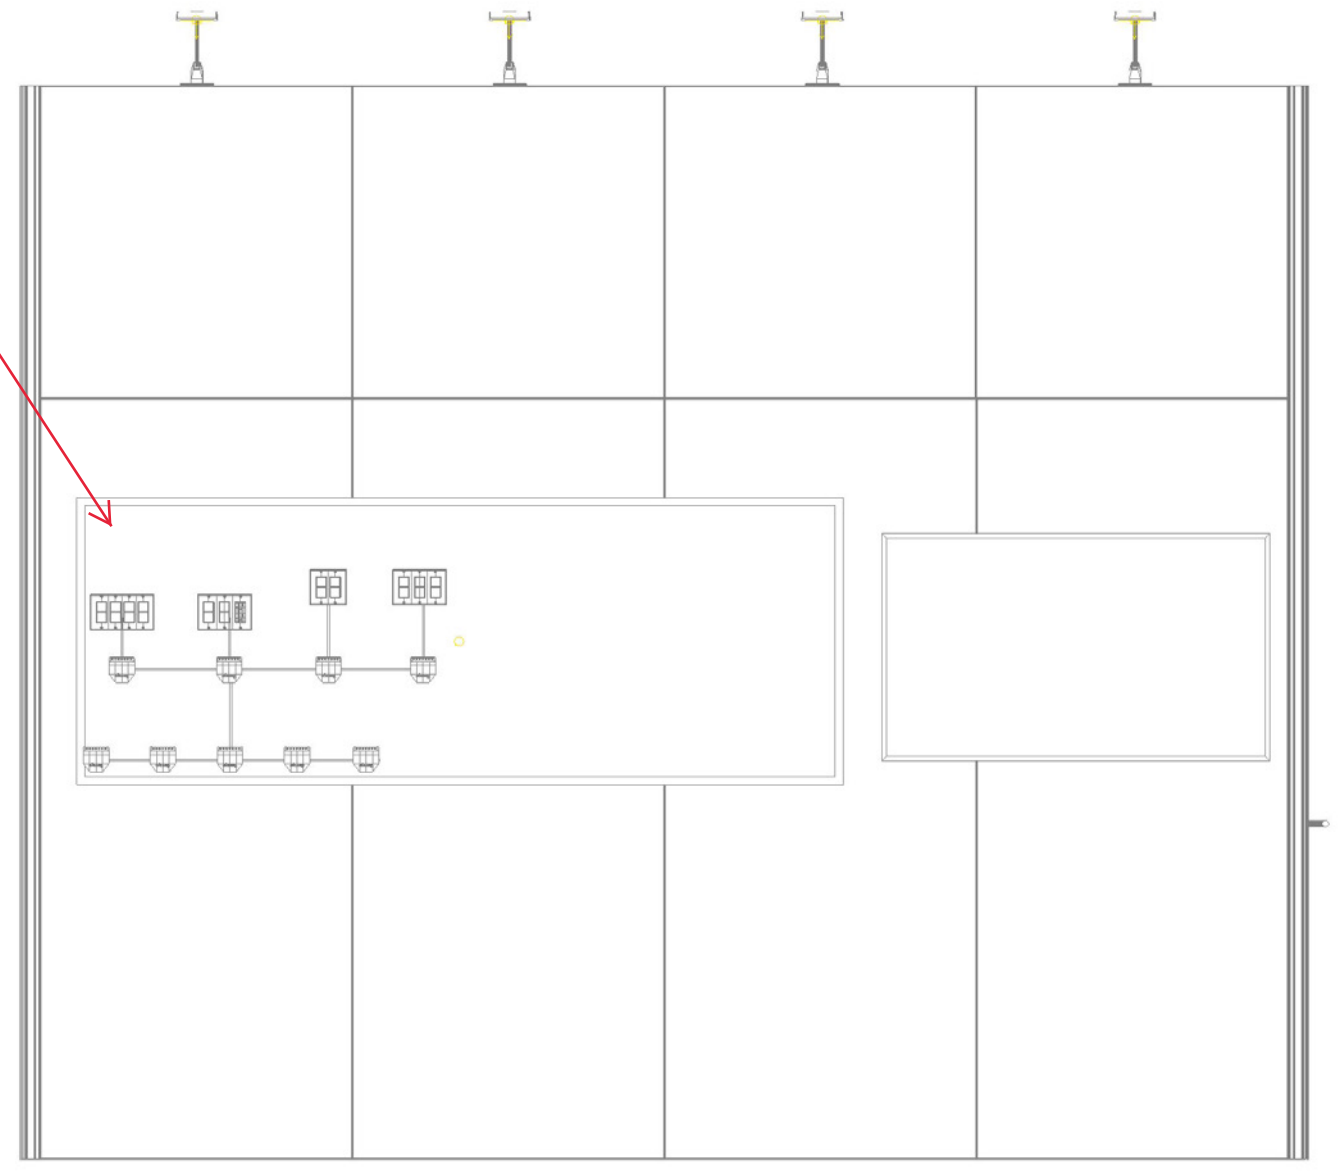

Shelly

18'x18'x4" Square Hanging Sign

55" Monitor Mounted 65"H from Floor to center of monitor.

Additional Living Room Components to be sourced from Wayfair.

Vinyl Flooring

(8) LED Stem Lights

- AFR FURNITURE**
- (9) Clara Stools
 - (1) Blanc Chair
 - (1) Blanc Loveseat
 - (1) Aria Cocktail Table
 - (1) Aria End Table
 - (3) Black iPad Stands

Panel Count - Fabric
39"x95" - 9
39"x39" - 10
39"x95" (Door) - 1
134"H Corner Post - 4

Matrix Panel Color Legend

- 39 x 95 █
- 39 x 78 █
- 39 x 39 █
- 19.5 x 95 █
- 19.5 x 78 █
- 19.5 x 39 █
- 19.5 x 19.5 █
- 39x95 (Door) █
- Custom Panel █ + Size
- R9 █ + Length
- R14 █ + Length
- R4 █ + Length
- R29 █ + Length

Overhead

Graphic Key
Graphic A
149"L x 134"H
w/ Bleed: 153"L x 138"H
Graphic B
44"L x 134"H
w/ Bleed: 48"L x 138"H
Door Cut Size:
33.1875"L x 91.25"H

Board Layout to Follow - LED Light Strip built into board to illuminate electrical line.

(2) Double 505 Counters w/ Toe Kick Lighting and Lockable Storage

Structural Overview - Rotating Product Display - Requires Motor

Custom Rotating Motorized product

Custom 4 Sided Vertical Display Case: 30"L x 30"D x 134"H w/ 36" Baseplate