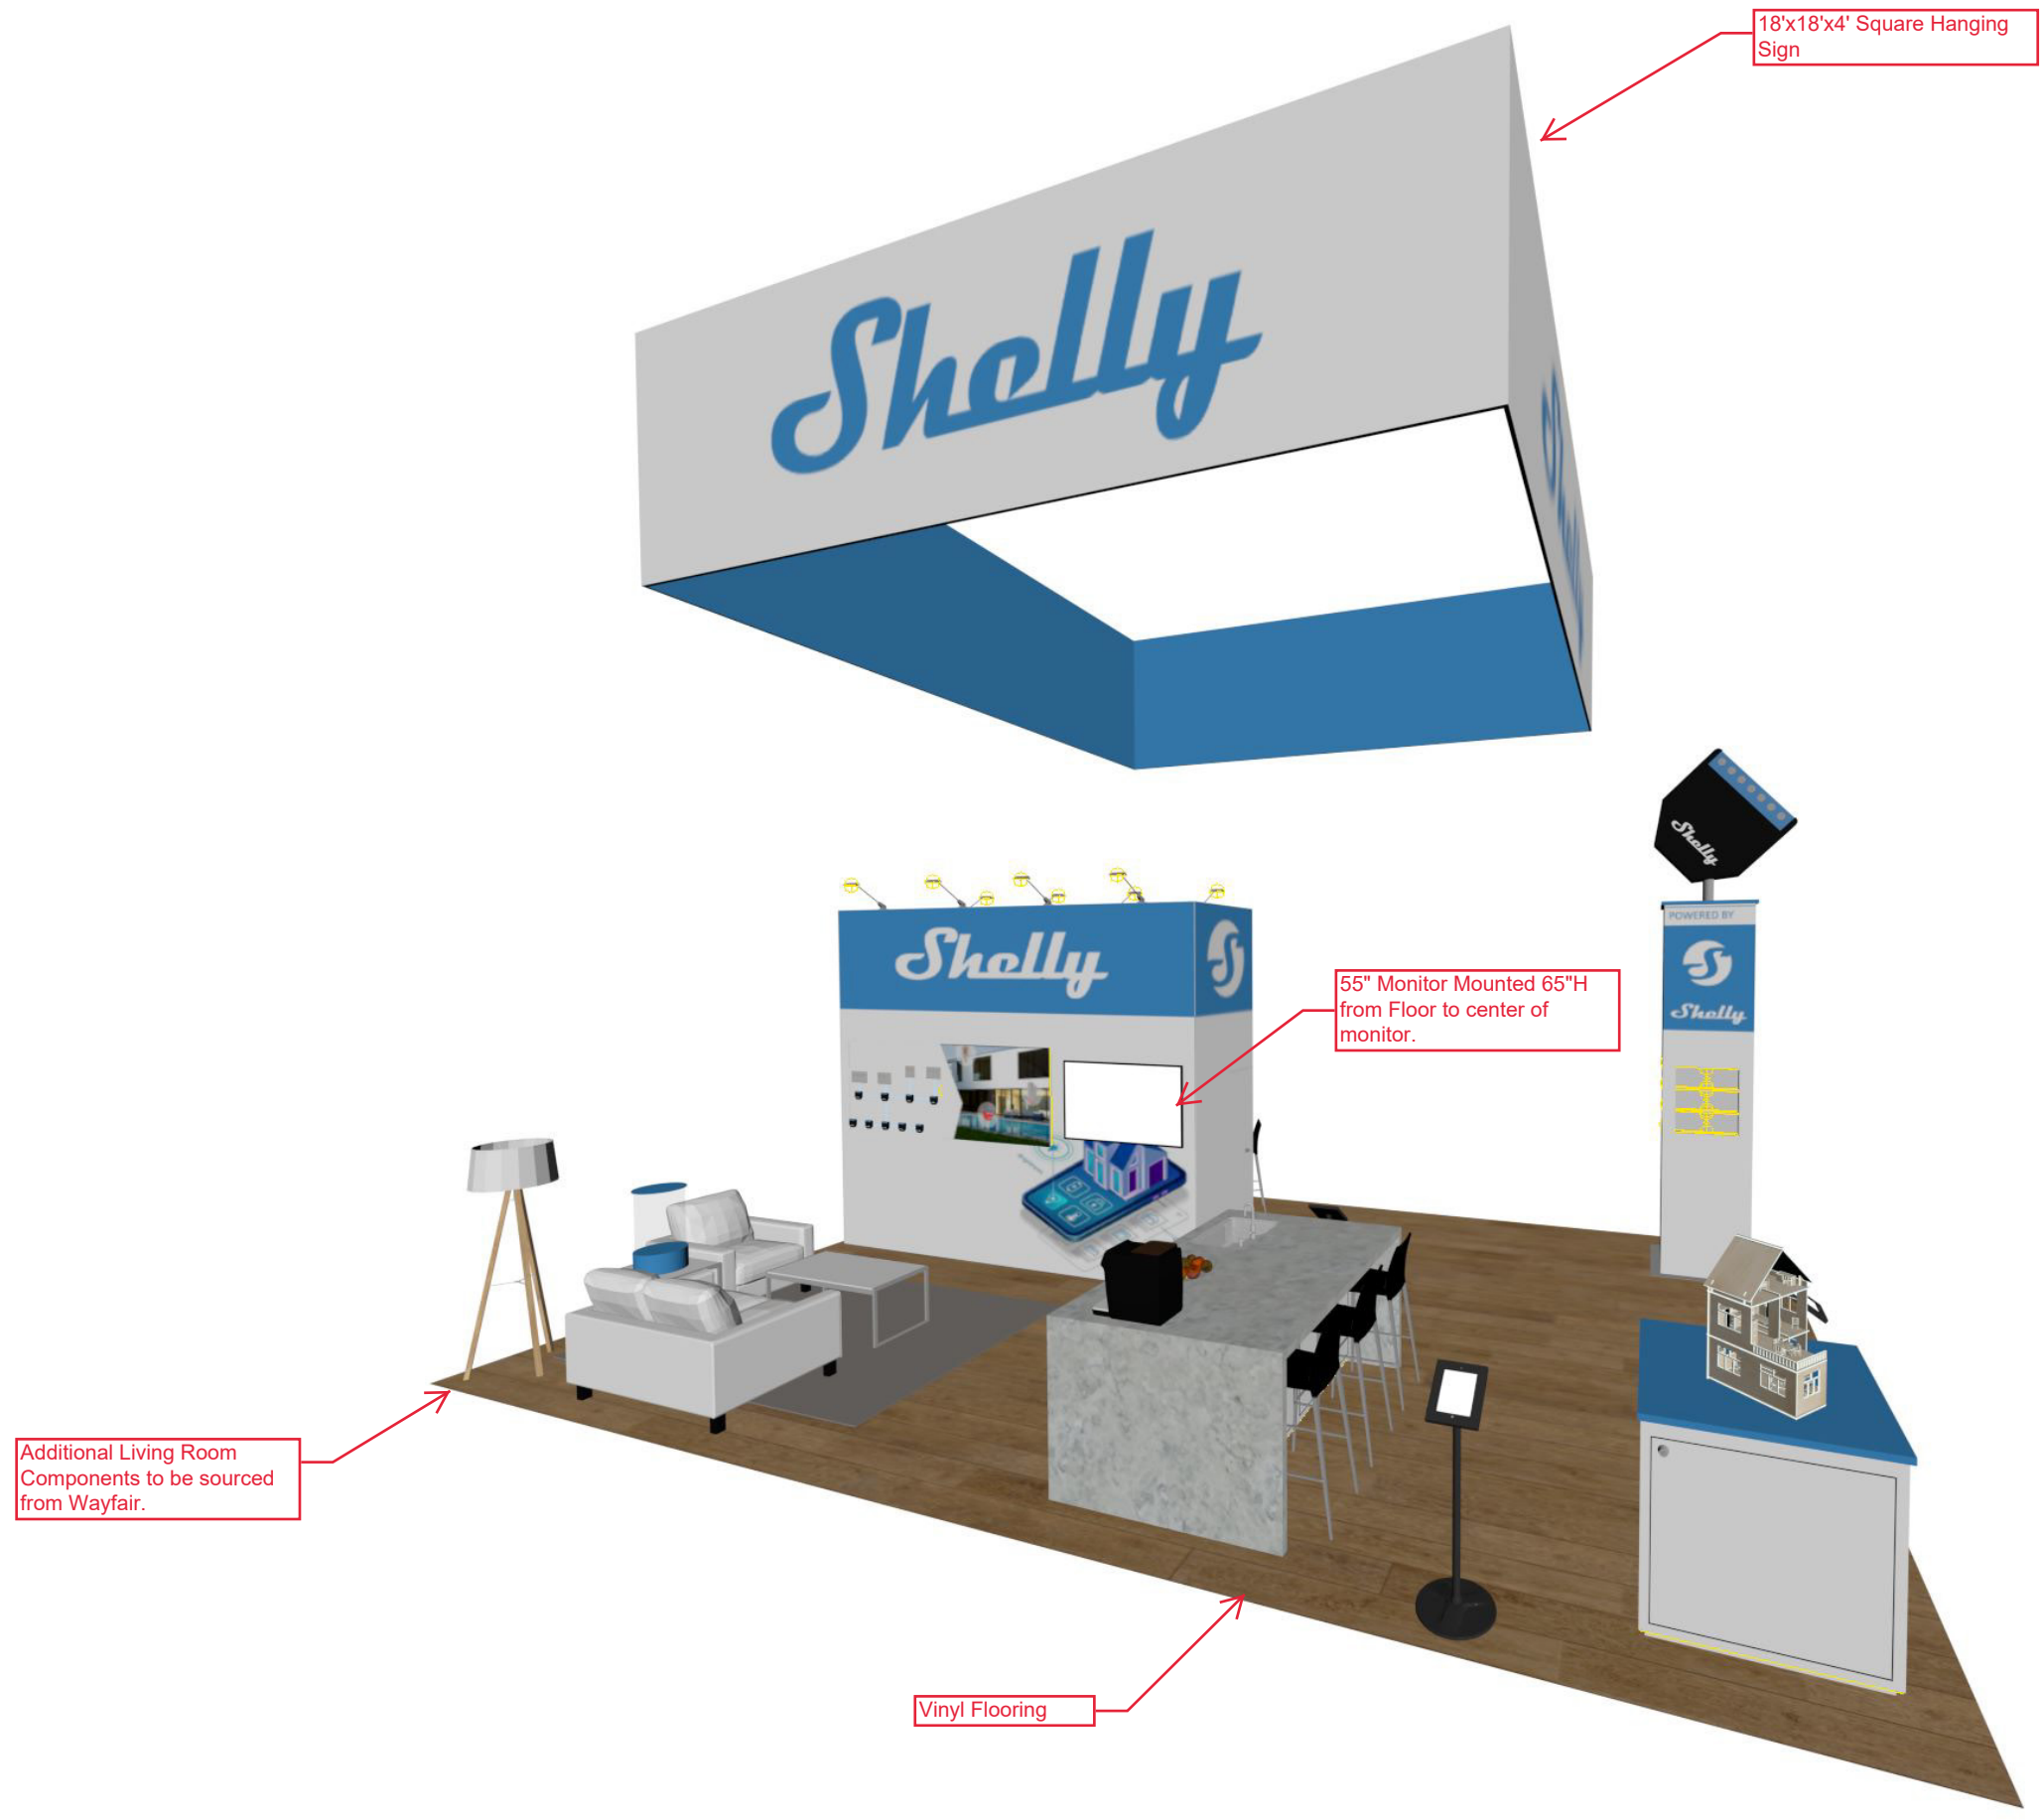

Shelly

18'x18'x4" Square Hanging Sign

55" Monitor Mounted 65"H from Floor to center of monitor.

Additional Living Room Components to be sourced from Wayfair.

Vinyl Flooring

(8) LED Stem Lights

- AFR FURNITURE**
- (9) Clara Stools
 - (1) Blanc Chair
 - (1) Blanc Loveseat
 - (1) Aria Cocktail Table
 - (1) Aria End Table
 - (3) Black iPad Stands

Overhead

Graphic Key
Graphic A
149"L x 134"H
w/ Bleed: 153"L x 138"H
Graphic B
44"L x 134"H
w/ Bleed: 48"L x 138"H
Door Cut Size:
33.1875"L x 91.25"H

Board Layout to Follow - LED Light Strip built into board to illuminate electrical line.

Front View

Custom Electrical Board 96"L x 36"H w/ Halo Lighting

Graphic A

55" Monitor Mounted 65"H From Floor to Center

Graphic B

Graphic Key
Graphic C
149"L x 134"H
w/ Bleed: 153"L x 138"H
Graphic D
44"L x 134"H
w/ Bleed: 48"L x 138"H

(2) Double 505 Counters w/ Toe Kick Lighting and Lockable Storage

Structural Overview - Rotating Product Display - Requires Motor

Custom Rotating Motorized product

Custom 4 Sided Vertical Display Case: 30"L x 30"D x 134"H w/ 36" Baseplate