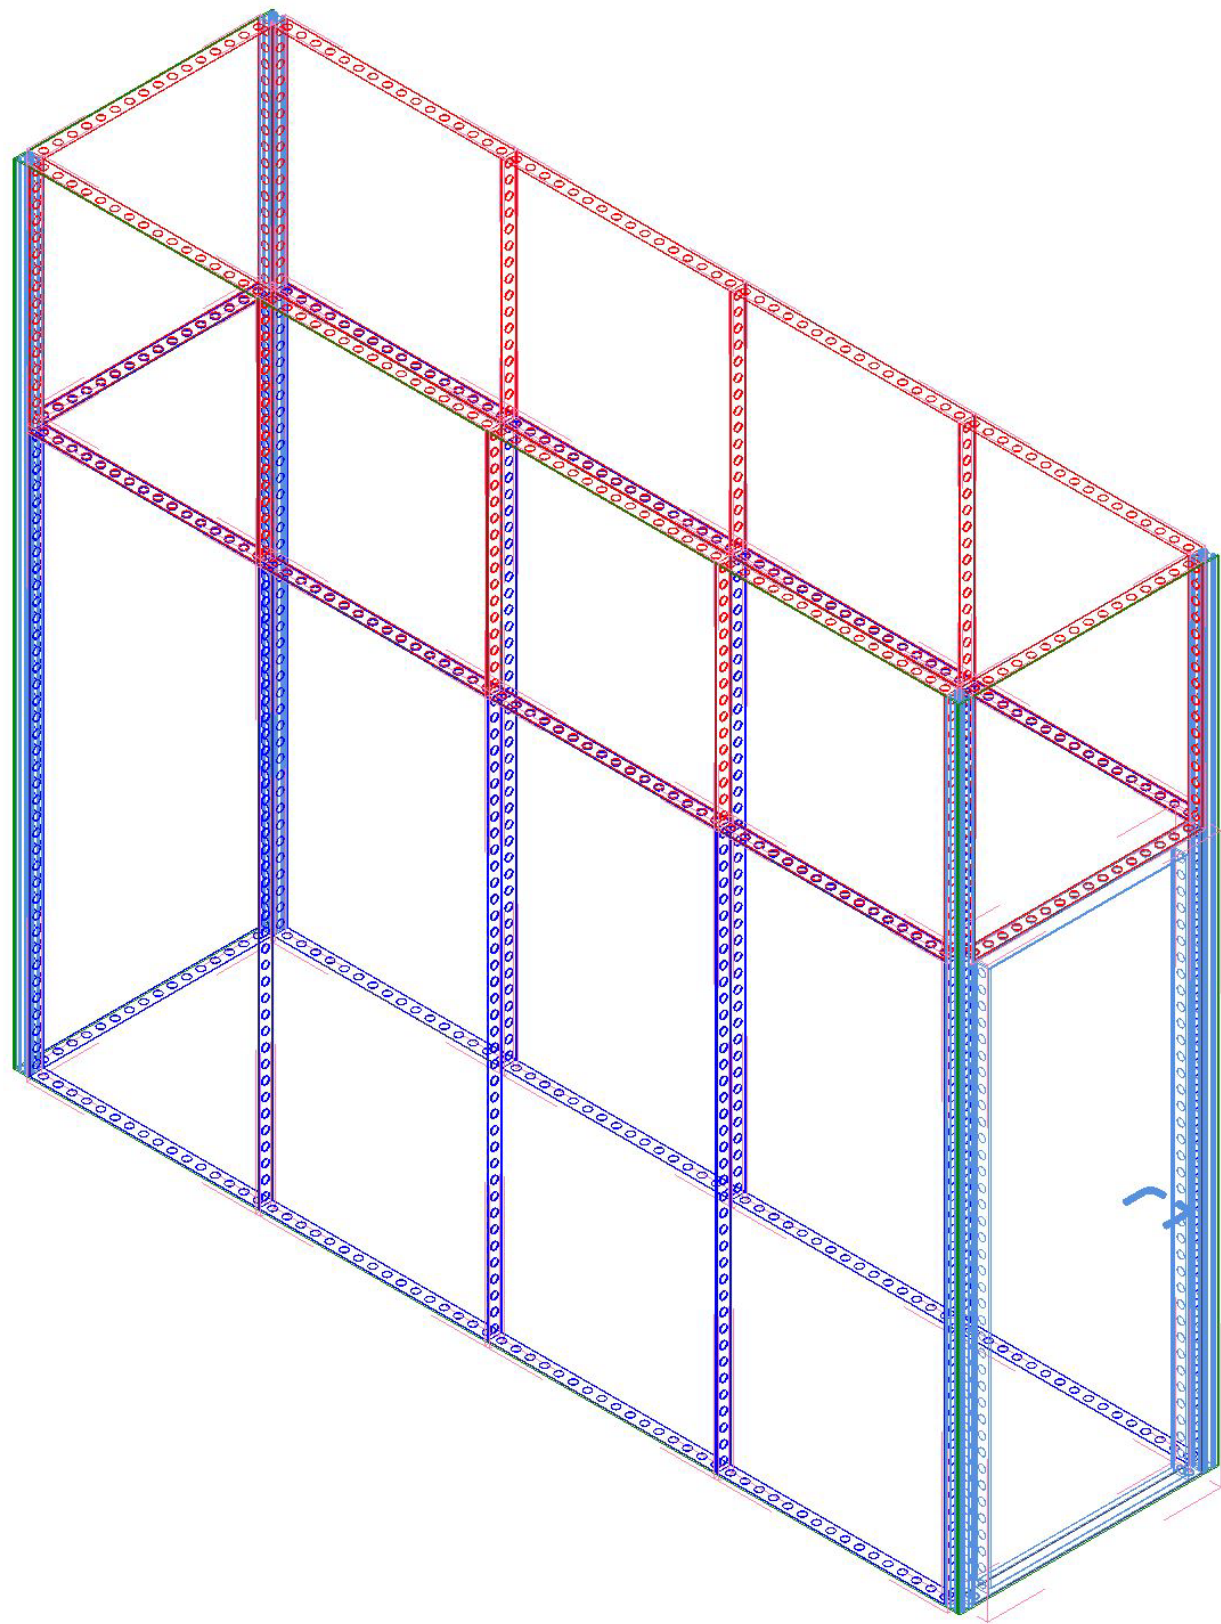

Shelly

18'x18'x4" Square Hanging Sign

55" Monitor Mounted 65"H from Floor to center of monitor.

Additional Living Room Components to be sourced from Wayfair.

Vinyl Flooring

(8) LED Stem Lights

- AFR FURNITURE**
- (9) Clara Stools
 - (1) Blanc Chair
 - (1) Blanc Loveseat
 - (1) Aria Cocktail Table
 - (1) Aria End Table
 - (3) Black iPad Stands

Panel Count - Fabric
39"x95" - 9
39"x39" - 10
39"x95" (Door) - 1
134"H Corner Post - 4

Matrix Panel Color Legend

- 39 x 95 █
- 39 x 78 █
- 39 x 39 █
- 19.5 x 95 █
- 19.5 x 78 █
- 19.5 x 39 █
- 19.5 x 19.5 █
- 39x95 (Door) █
- Custom Panel █ + Size
- R9 █ + Length
- R14 █ + Length
- R4 █ + Length
- R29 █ + Length

Overhead

Graphic Key
Graphic A
149"L x 134"H
w/ Bleed: 153"L x 138"H
Graphic B
44"L x 134"H
w/ Bleed: 48"L x 138"H
Door Cut Size:
33.1875"L x 91.25"H

Board Layout to Follow - LED Light Strip built into board to illuminate electrical line.

To include lighting throughout Display Case

20"W x 24"H x 4"D Inset acrylic display Case

(4) Total Display Cases - to be accessible from front of case.

190"H

134"H

Client Product Approximately 2cm in depth.