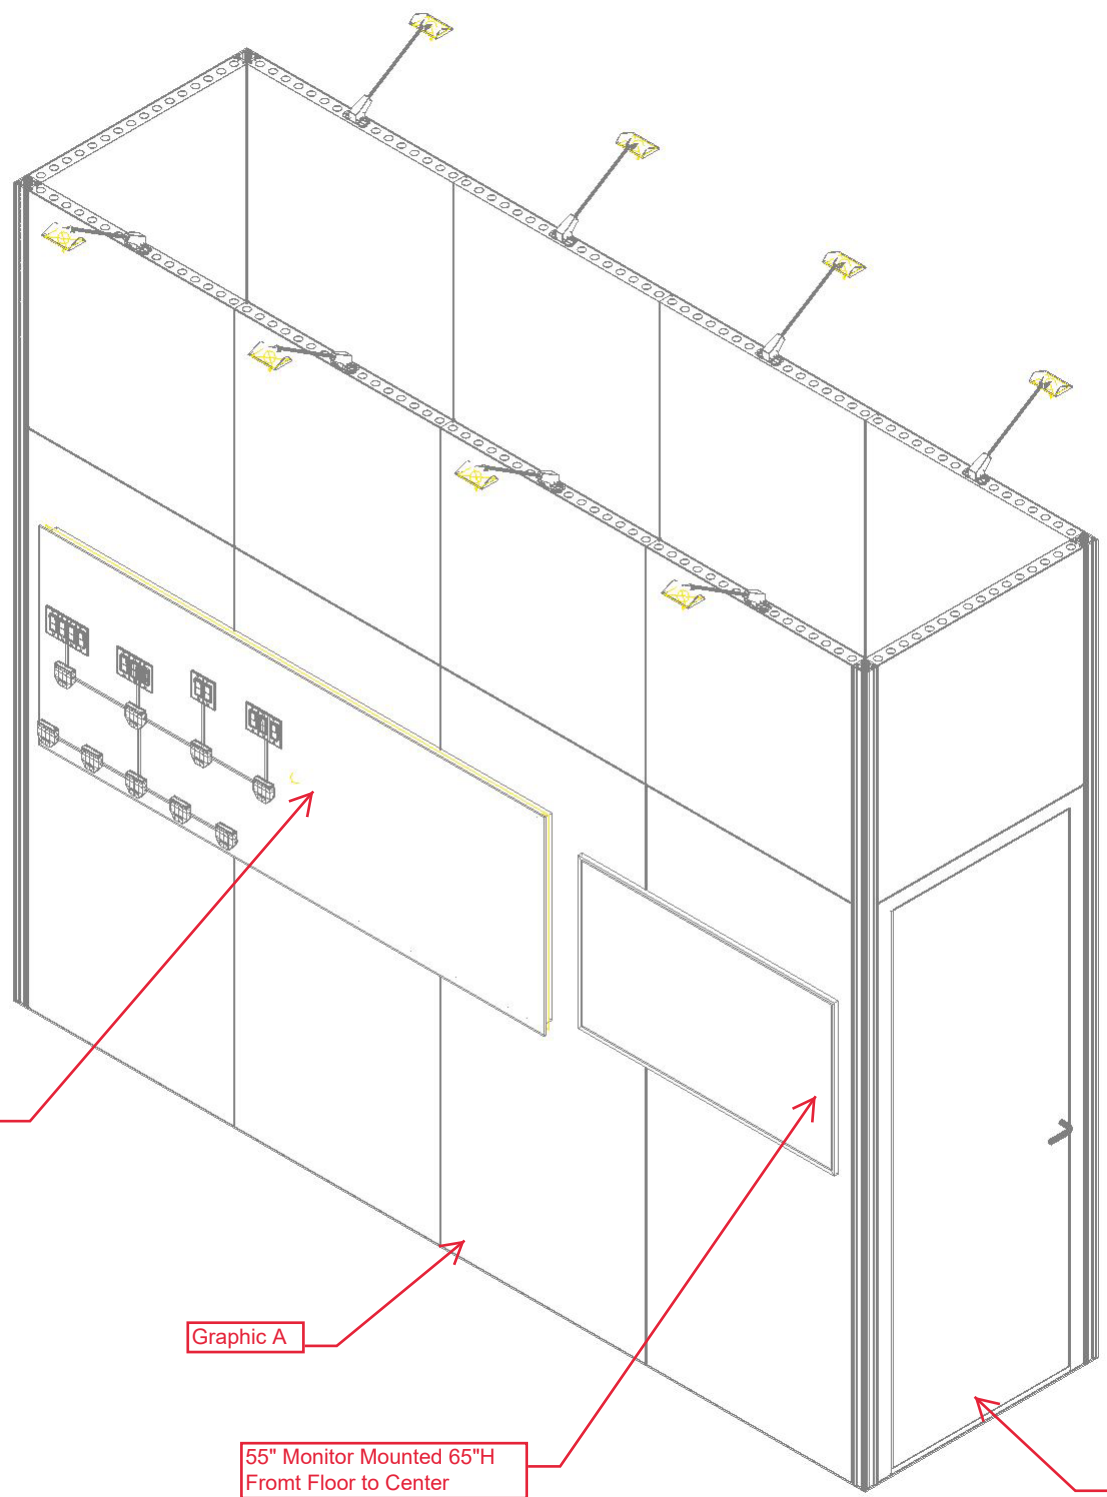

Shelly

18'x18'x4" Square Hanging Sign

55" Monitor Mounted 65"H from Floor to center of monitor.

Additional Living Room Components to be sourced from Wayfair.

Vinyl Flooring

(8) LED Stem Lights

- AFR FURNITURE**
- (9) Clara Stools
 - (1) Blanc Chair
 - (1) Blanc Loveseat
 - (1) Aria Cocktail Table
 - (1) Aria End Table
 - (3) Black iPad Stands

Panel Count - Fabric
39"x95" - 9
39"x39" - 10
39"x95" (Door) - 1
134"H Corner Post - 4

Matrix Panel Color Legend

- 39 x 95 █
- 39 x 78 █
- 39 x 39 █
- 19.5 x 95 █
- 19.5 x 78 █
- 19.5 x 39 █
- 19.5 x 19.5 █
- 39x95 (Door) █
- Custom Panel █ + Size
- R9 █ + Length
- R14 █ + Length
- R4 █ + Length
- R29 █ + Length

Overhead

Graphic Key
Graphic A
149"L x 134"H
w/ Bleed: 153"L x 138"H
Graphic B
44"L x 134"H
w/ Bleed: 48"L x 138"H
Door Cut Size:
33.1875"L x 91.25"H

Board Layout to Follow - LED Light Strip built into board to illuminate electrical line.

To include lighting throughout Display Case

20"W x 24"H x 4"D Inset acrylic display Case

(4) Total Display Cases - to be accessible from front of case.

190"H

134"H

Client Product Approximately 2cm in depth.