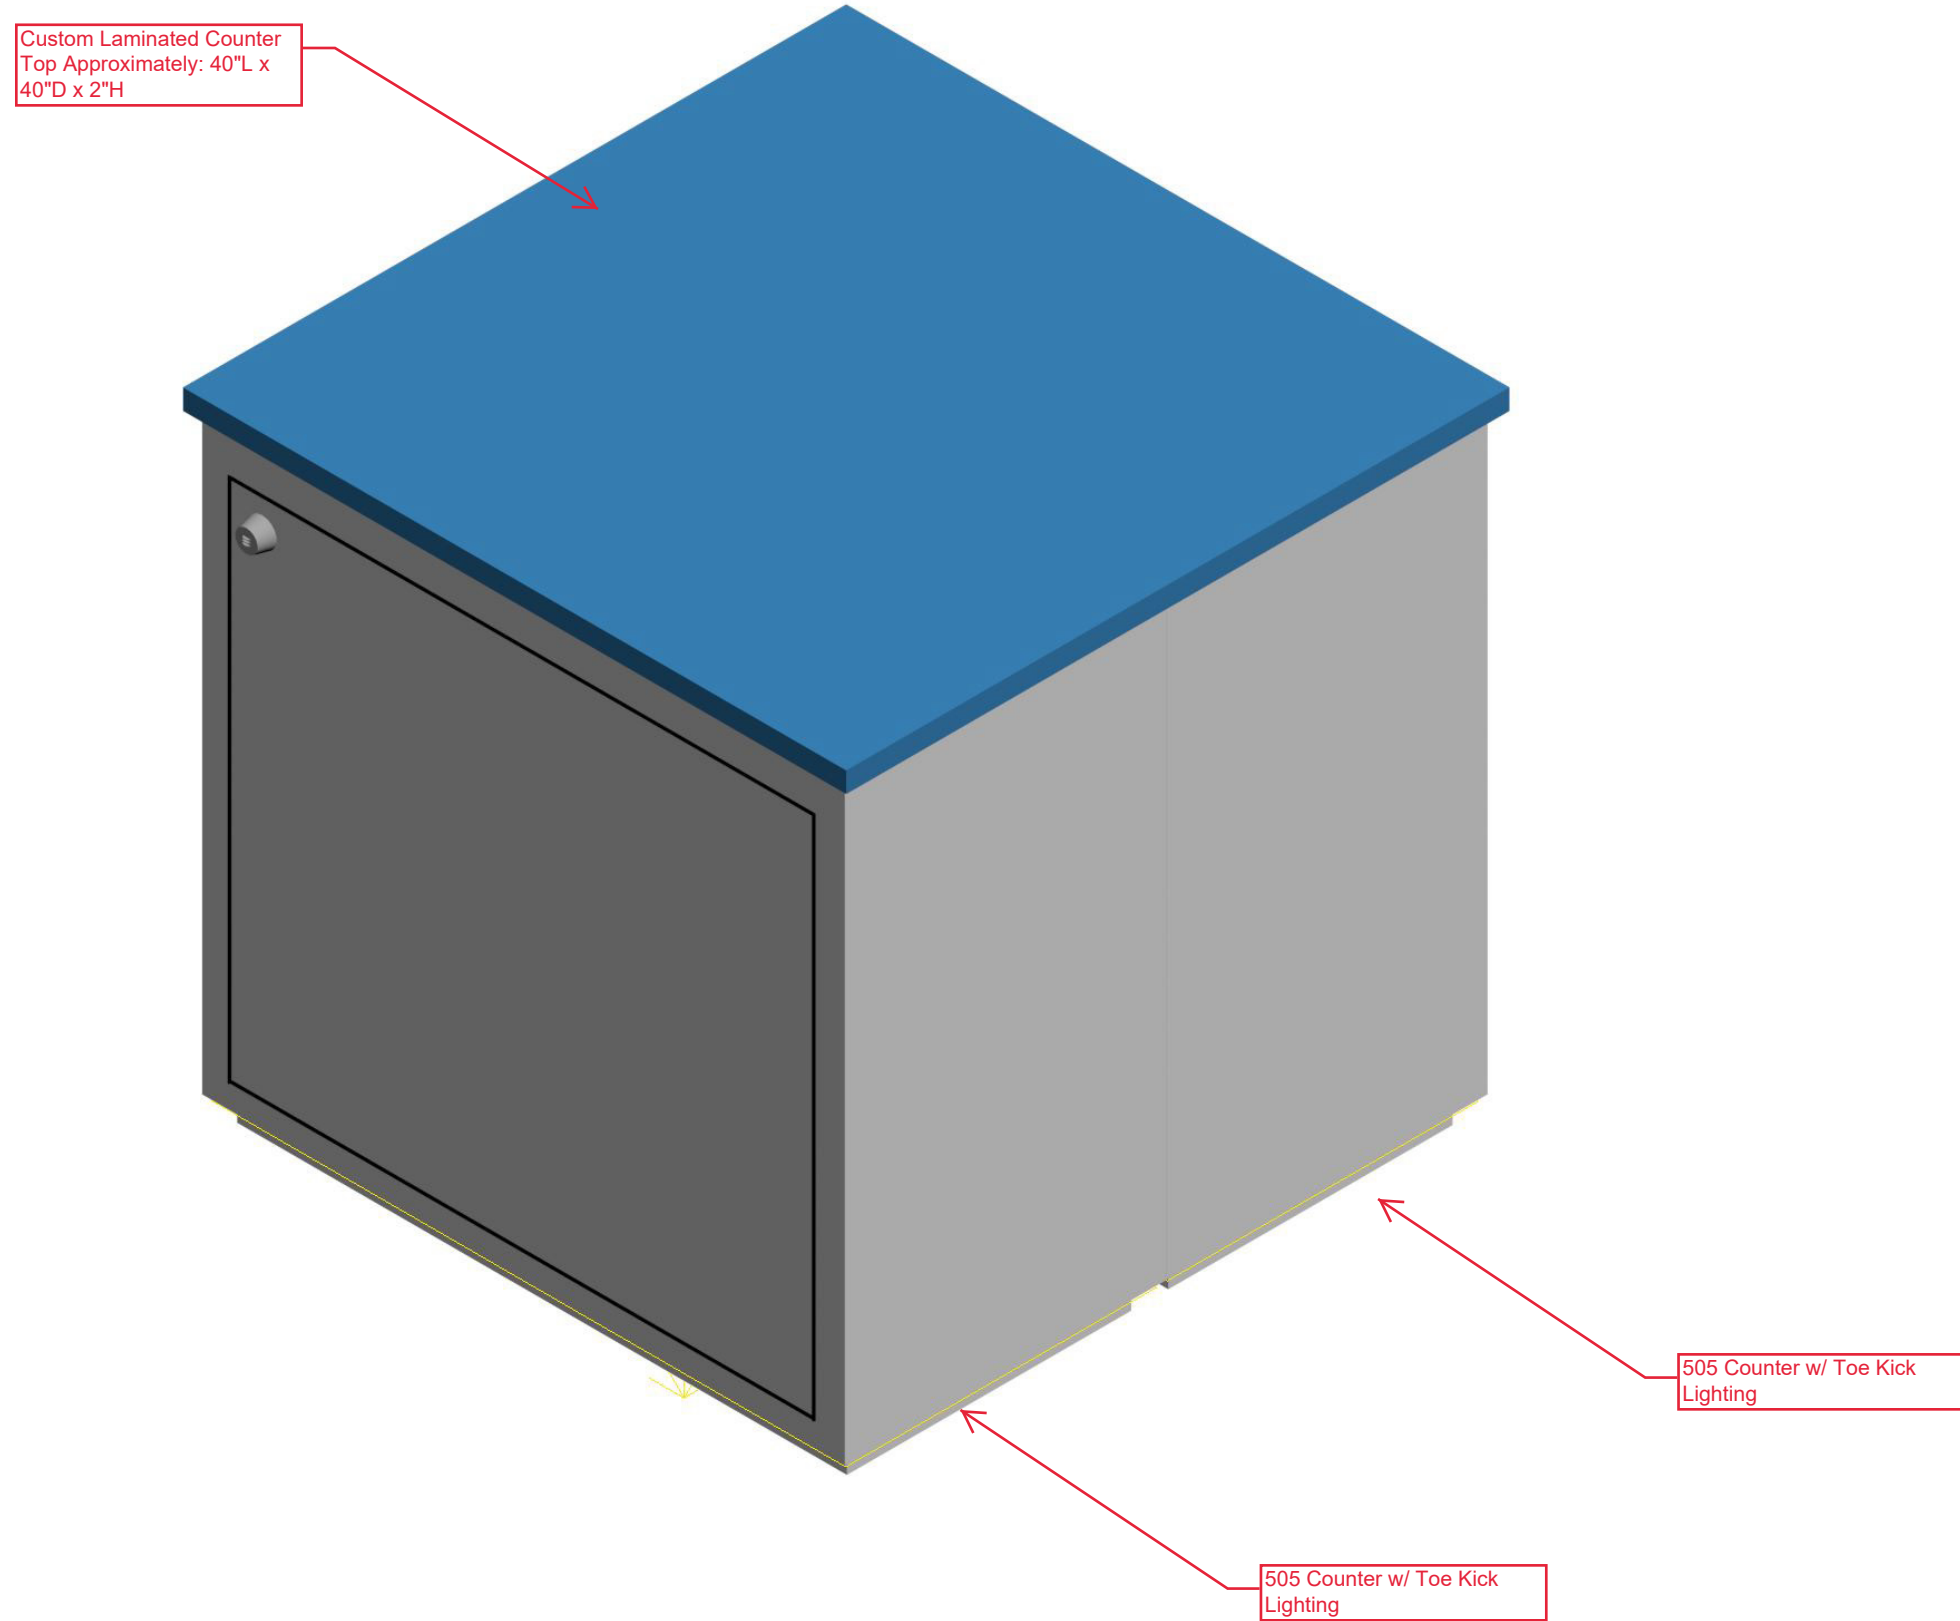

Panel Count - Fabric
39"x95" - 9
39"x39" - 10
39"x95" (Door) - 1
134"H Corner Post - 4

Matrix Panel Color Legend

- 39 x 95 █
- 39 x 78 █
- 39 x 39 █
- 19.5 x 95 █
- 19.5 x 78 █
- 19.5 x 39 █
- 19.5 x 19.5 █
- 39x95 (Door) █
- Custom Panel █ + Size
- R9 █ + Length
- R14 █ + Length
- R4 █ + Length
- R29 █ + Length

Front View

Custom Electrical Board 96"L x 36"H w/ Halo Lighting

Graphic A

55" Monitor Mounted 65"H From Floor to Center

Graphic B

Graphic Key
Graphic C
149"L x 134"H
w/ Bleed: 153"L x 138"H
Graphic D
44"L x 134"H
w/ Bleed: 48"L x 138"H

(2) Double 505 Counters w/ Toe Kick Lighting and Lockable Storage

Structural Overview - Rotating Product Display - Requires Motor

Custom Rotating Motorized product

Custom 4 Sided Vertical Display Case: 30"L x 30"D x 134"H w/ 36" Baseplate

To include lighting throughout Display Case

20"W x 24"H x 4"D Inset acrylic display Case

(4) Total Display Cases - to be accessible from front of case.

190"H

134"H

Client Product Approximately 2cm in depth.