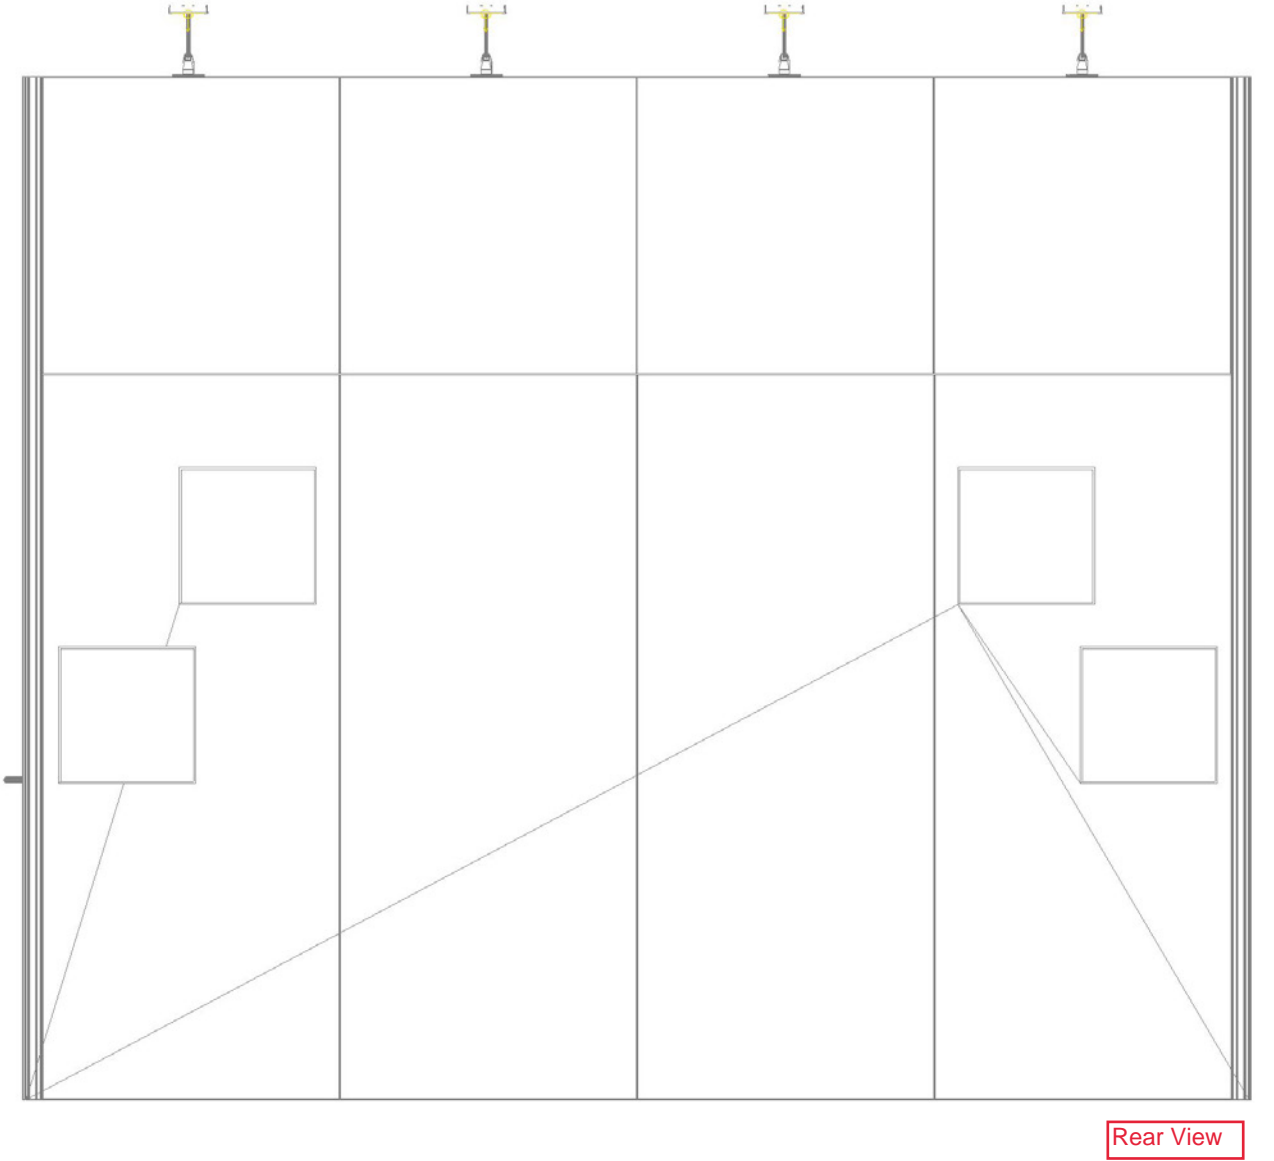

Panel Count - Fabric
39"x95" - 9
39"x39" - 10
39"x95" (Door) - 1
134"H Corner Post - 4

Matrix Panel Color Legend

- 39 x 95 █
- 39 x 78 █
- 39 x 39 █
- 19.5 x 95 █
- 19.5 x 78 █
- 19.5 x 39 █
- 19.5 x 19.5 █
- 39x95 (Door) █
- Custom Panel █ + Size
- R9 █ + Length
- R14 █ + Length
- R4 █ + Length
- R29 █ + Length

Overhead

Graphic Key
Graphic A
149"L x 134"H
w/ Bleed: 153"L x 138"H
Graphic B
44"L x 134"H
w/ Bleed: 48"L x 138"H
Door Cut Size:
33.1875"L x 91.25"H

Board Layout to Follow - LED Light Strip built into board to illuminate electrical line.

Front View

Custom Electrical Board 96"L x 36"H w/ Halo Lighting

Graphic A

55" Monitor Mounted 65"H From Floor to Center

Graphic B

Graphic Key
Graphic C
149"L x 134"H
w/ Bleed: 153"L x 138"H
Graphic D
44"L x 134"H
w/ Bleed: 48"L x 138"H

(2) Double 505 Counters w/ Toe Kick Lighting and Lockable Storage

Structural Overview - Rotating Product Display - Requires Motor

Custom Rotating Motorized product

Custom 4 Sided Vertical Display Case: 30"L x 30"D x 134"H w/ 36" Baseplate