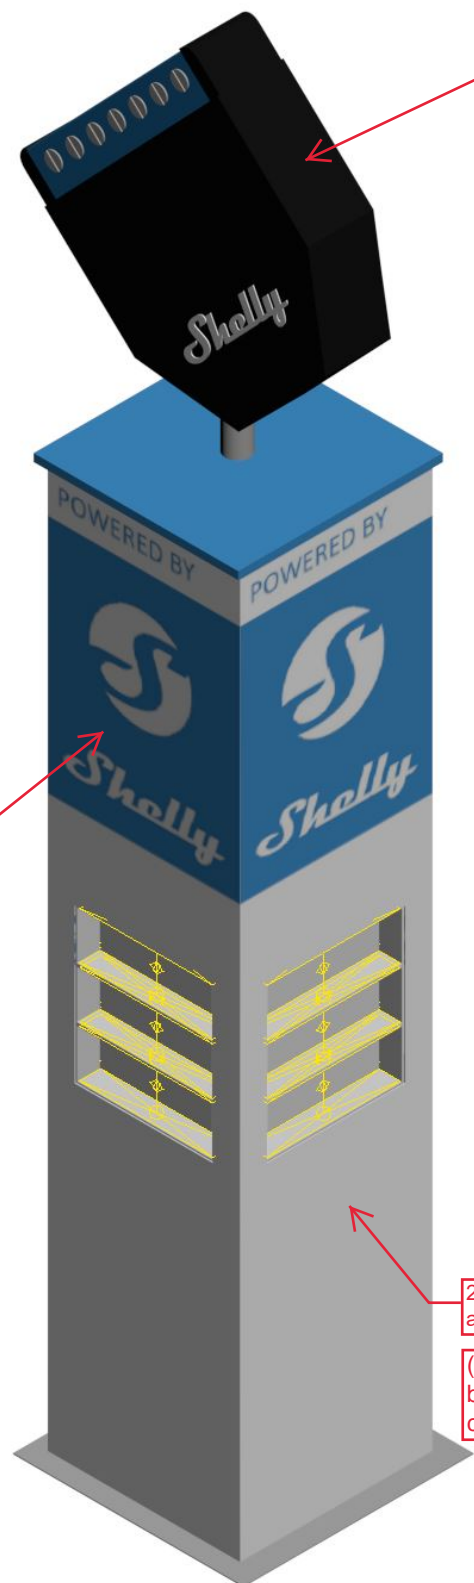

Structural Overview - Rotating Product Display - Requires Motor

Custom Rotating Motorized product

Custom 4 Sided Vertical Display Case: 30"L x 30"D x 134"H w/ 36" Baseplate

To include lighting throughout Display Case