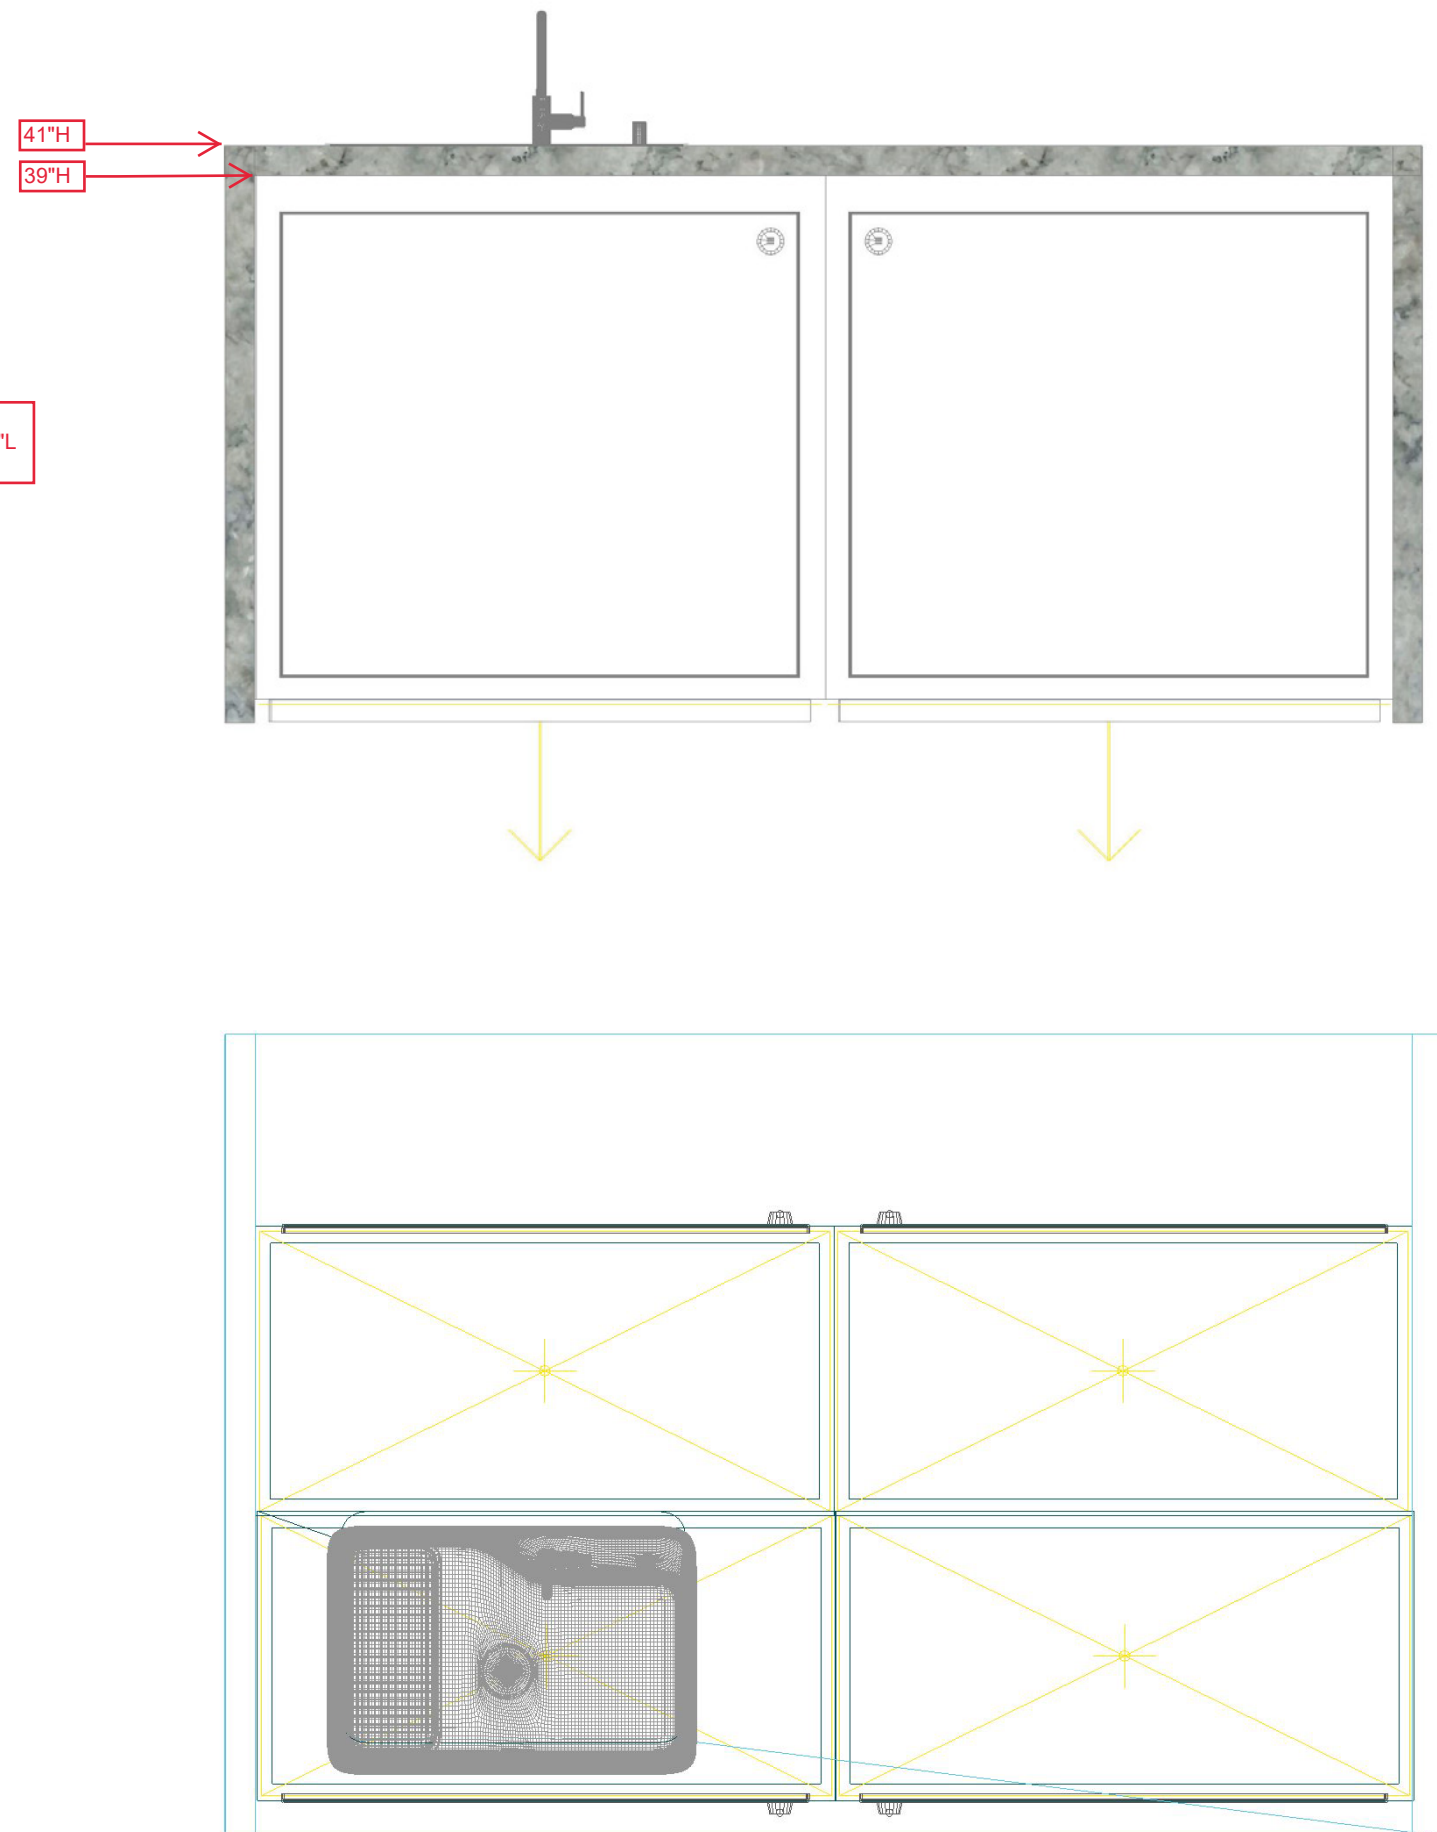

(2) Double 505 Counters w/ Toe Kick Lighting and Lockable Storage