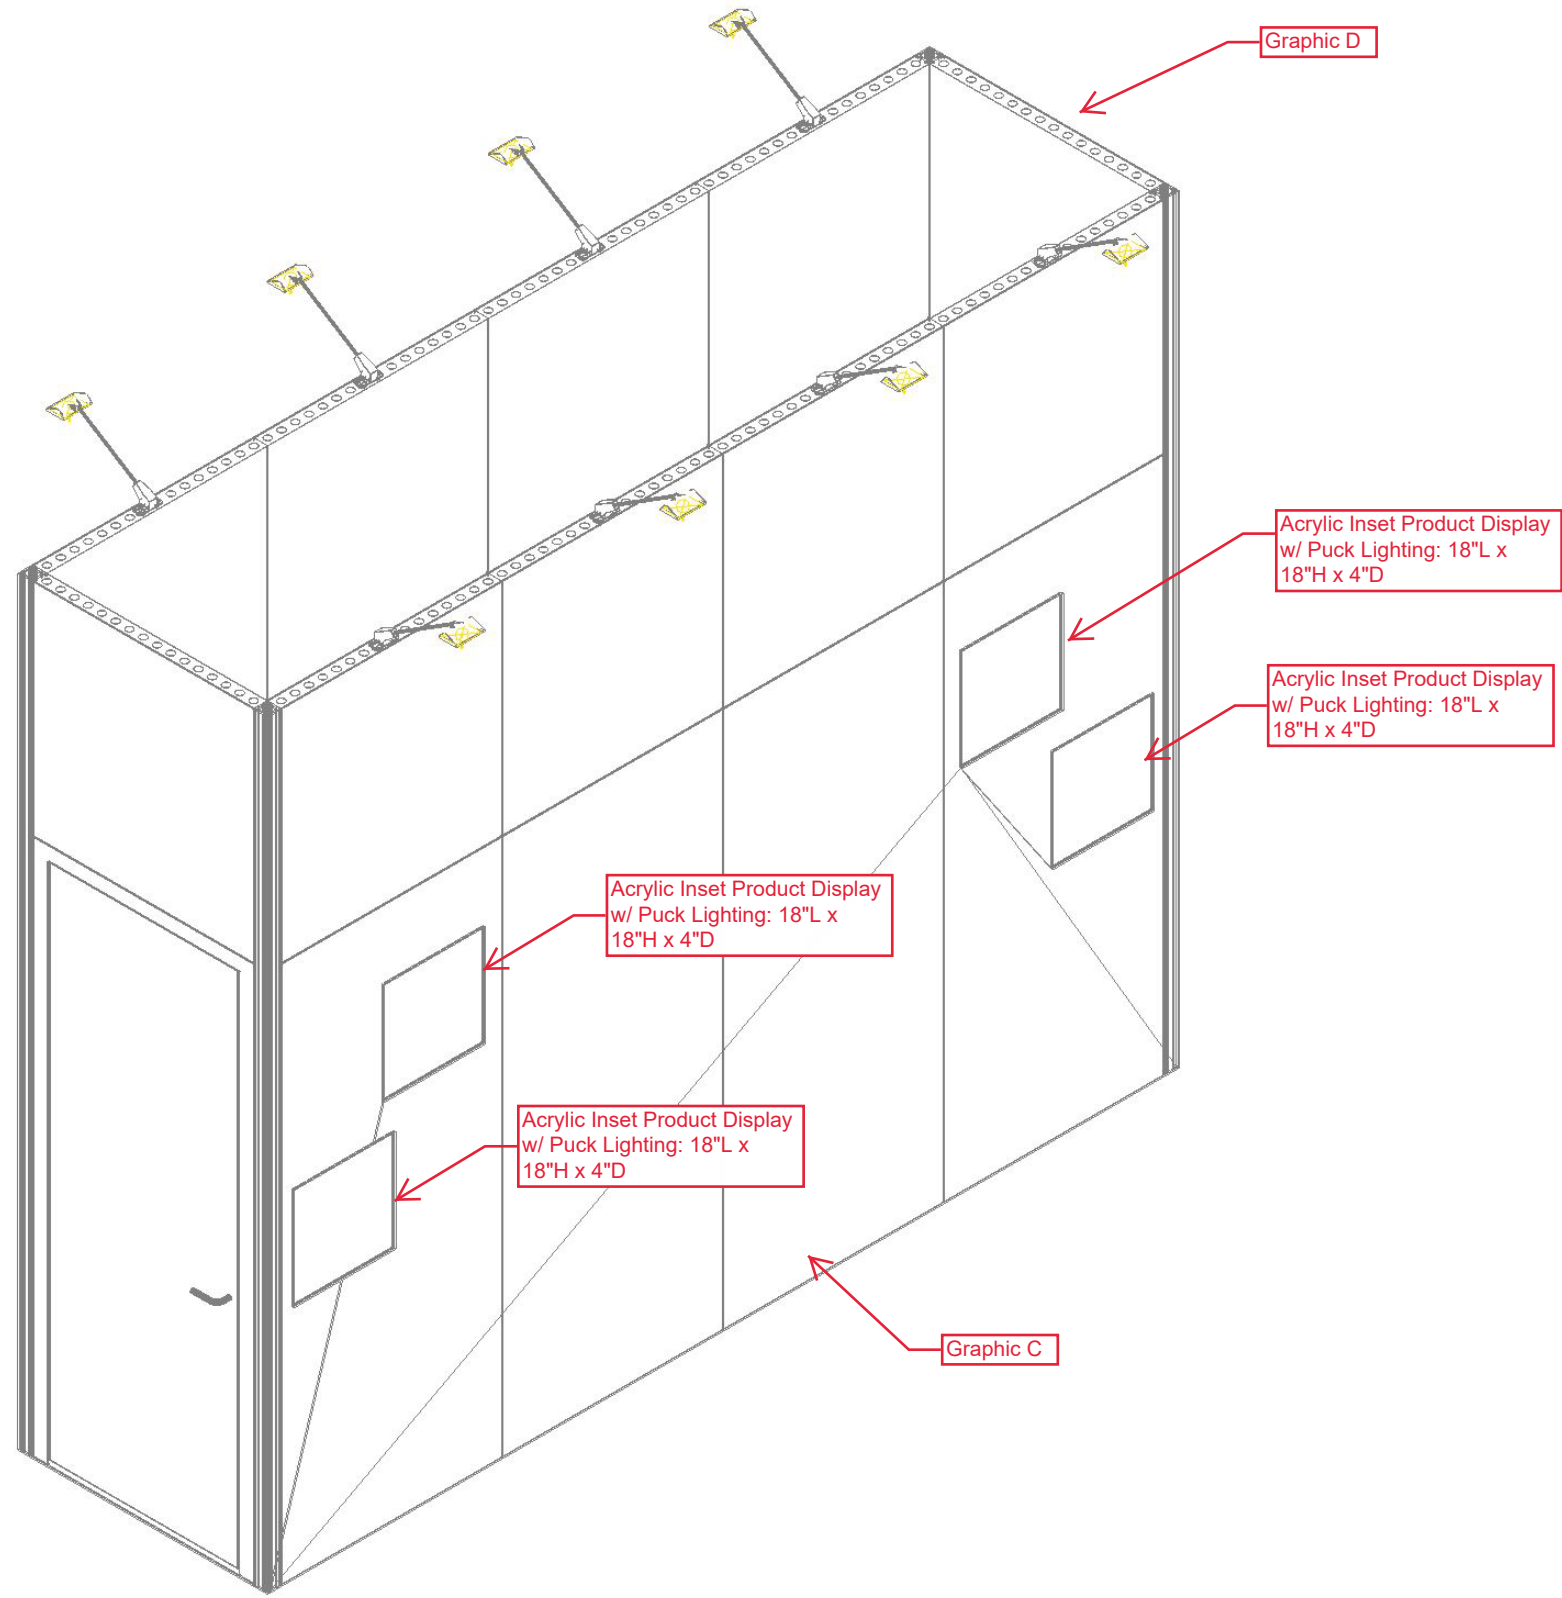

Overhead

Graphic Key
Graphic A
149"L x 134"H
w/ Bleed: 153"L x 138"H
Graphic B
44"L x 134"H
w/ Bleed: 48"L x 138"H
Door Cut Size:
33.1875"L x 91.25"H

Board Layout to Follow - LED Light Strip built into board to illuminate electrical line.

Front View

Custom Electrical Board 96"L x 36"H w/ Halo Lighting

Graphic A

55" Monitor Mounted 65"H From Floor to Center

Graphic B

Graphic Key
Graphic C
149"L x 134"H
w/ Bleed: 153"L x 138"H
Graphic D
44"L x 134"H
w/ Bleed: 48"L x 138"H

(2) Double 505 Counters w/ Toe Kick Lighting and Lockable Storage

Structural Overview - Rotating Product Display - Requires Motor

Custom Rotating Motorized product

Custom 4 Sided Vertical Display Case: 30"L x 30"D x 134"H w/ 36" Baseplate

To include lighting throughout Display Case

20"W x 24"H x 4"D Inset acrylic display Case

(4) Total Display Cases - to be accessible from front of case.

190"H

134"H

Client Product Approximately 2cm in depth.