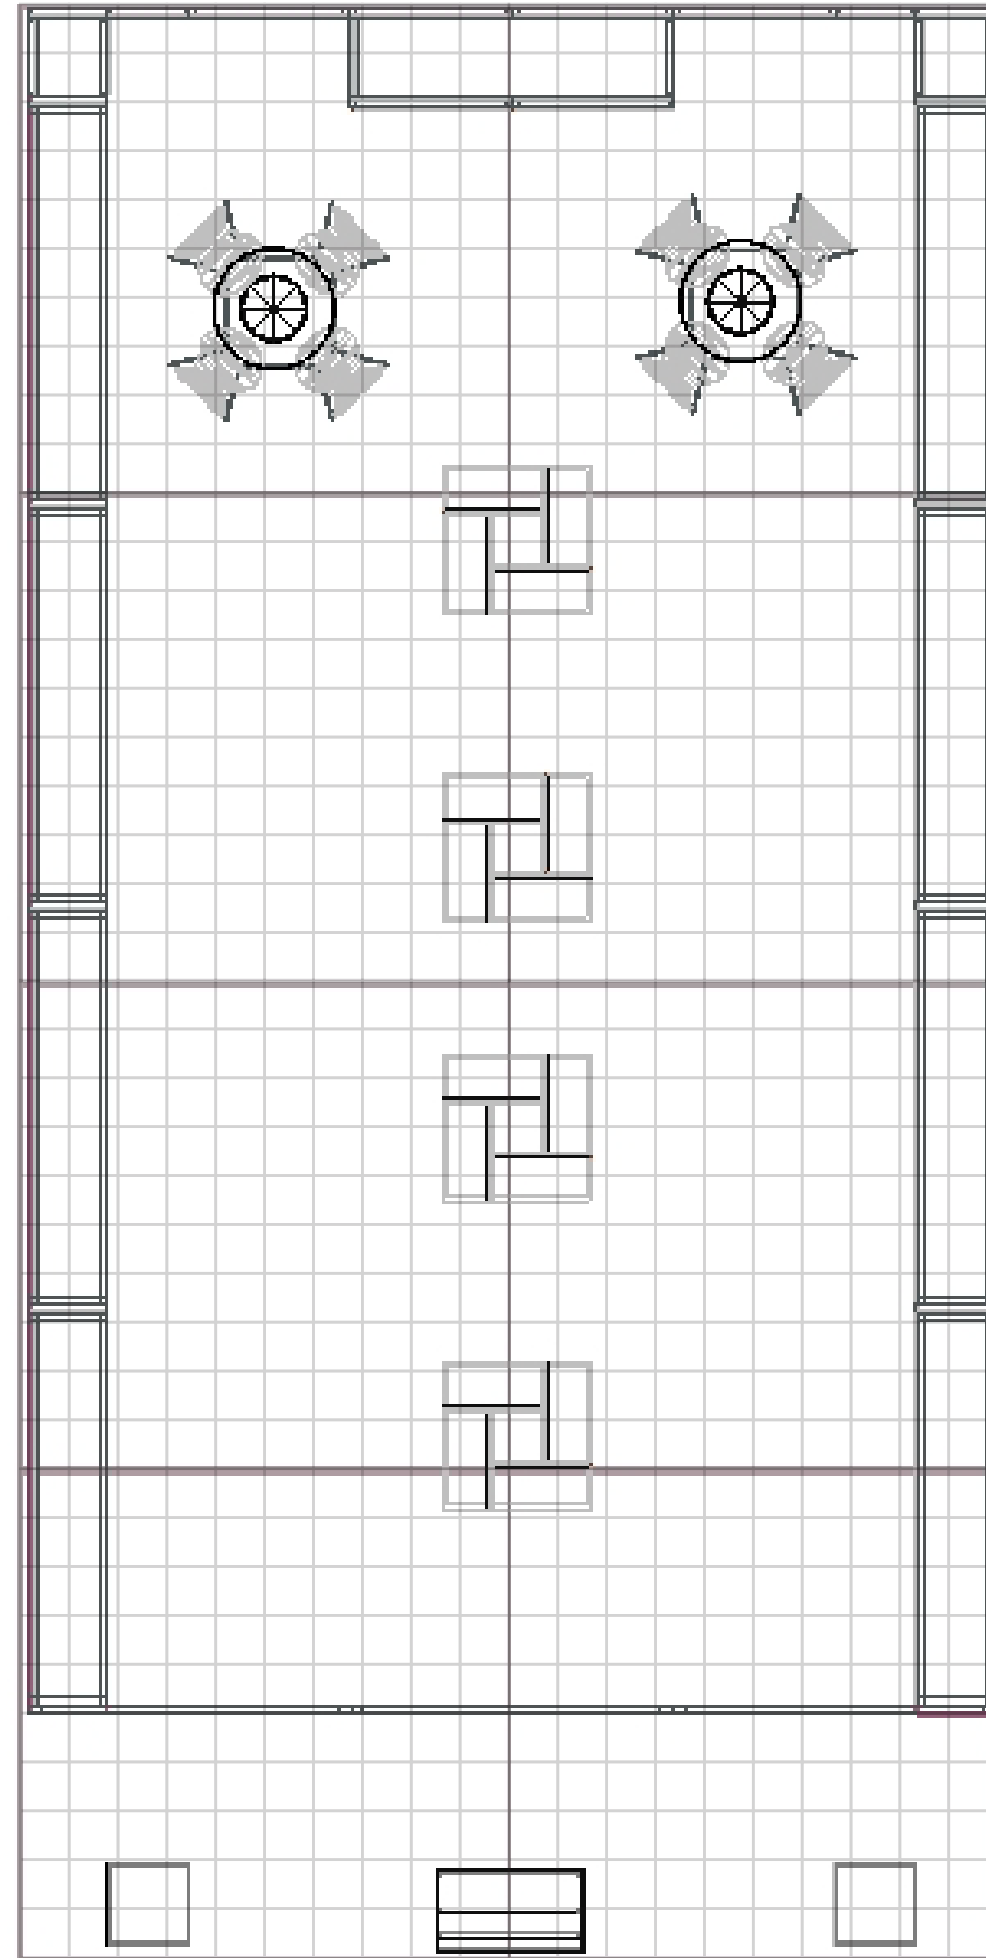

Mellow World

20' x 40' Version A

This design is the exclusive intellectual property of Metro Exhibits. This design may not be transmitted electronically, reproduced, or released to any parties without written consent of Metro Exhibits LLC. Any use of this design without expressed approval of Metro Exhibits is strictly prohibited.