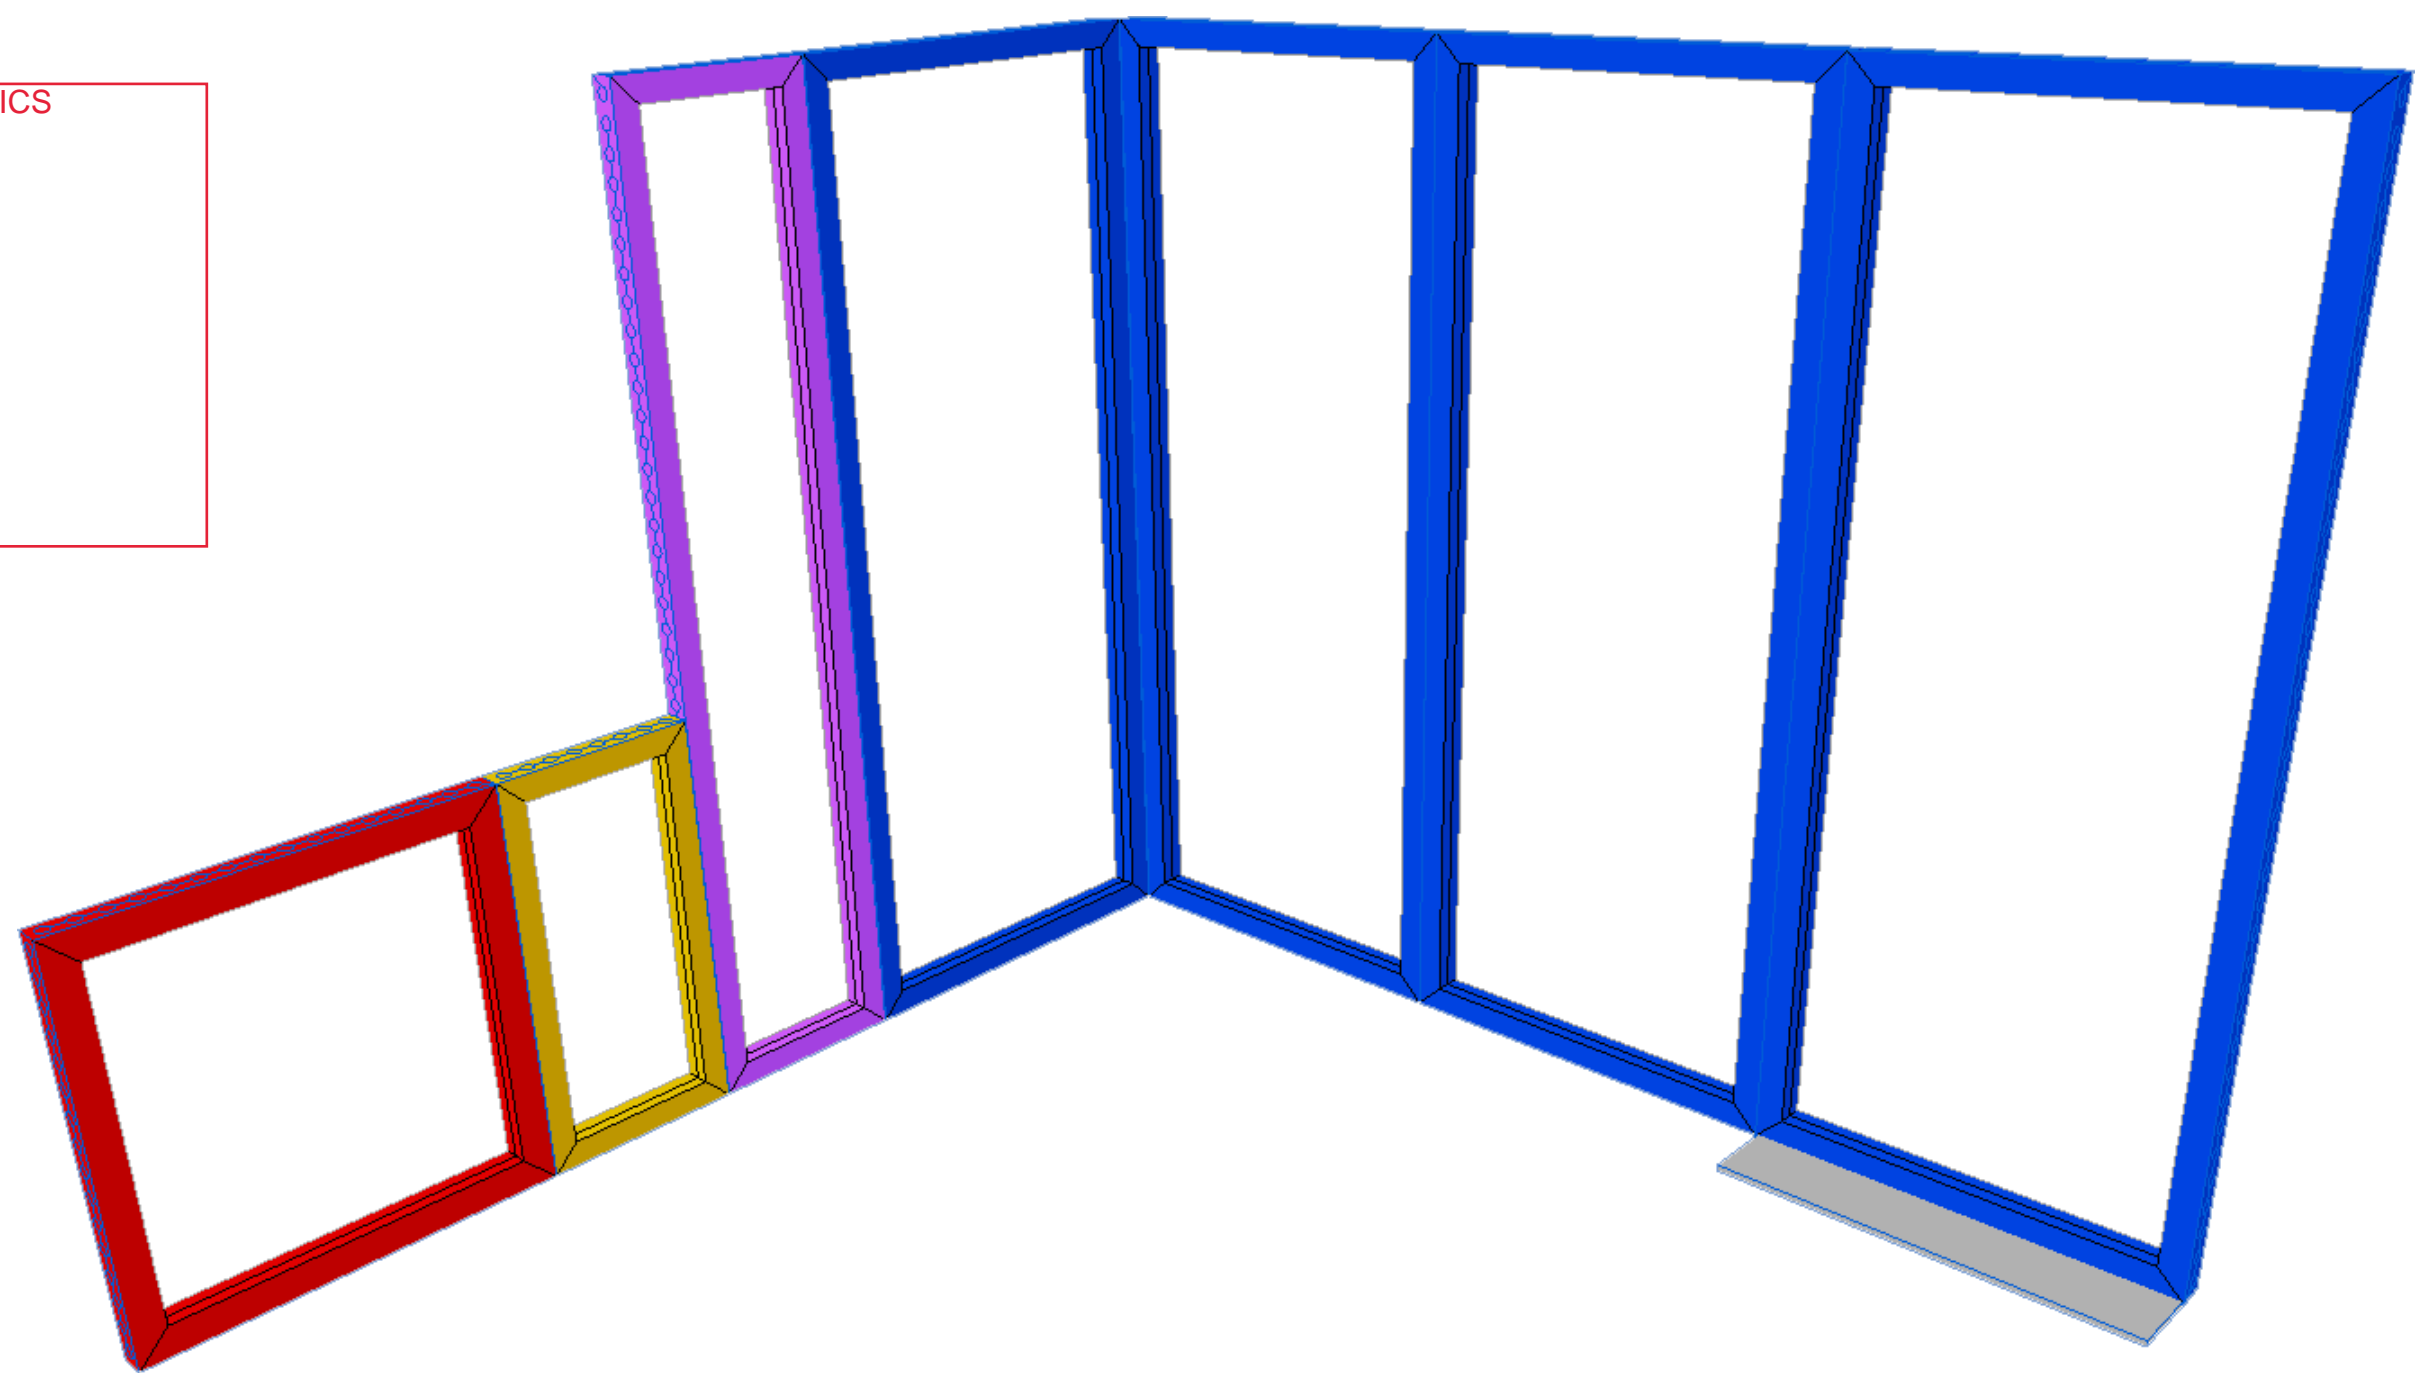

AFR LIST
Bar Table x2

1/4" thick Sintra
Lemons w/ vinyl
lettering

x6

1/2" thick Sintra
Counter Overlay

Acrylic lit holders x2

Blanco Bar Table - 36"
36" Round x 42"H, 37 lbs

White round bar table with chrome base. Available in 30" Round and 36" Round.

QTY: [ADD TO PROJECT LIST](#)

Item Resources

[DOWNLOAD 3D MODELS](#) [CONNECT TO ALL SEATED](#)

[Facebook](#) [Twitter](#) [Pinterest](#)

PANEL COUNT - PVC GRAPHICS

- 39x95 - 4
- 39x39 - 1
- 19.5x95 - 1
- 19.5x39 - 1
- Floor plate - 1

A2

B

C - 1/2" thick panel

1/2" thick Sintra Letters

1/4" thick Sintra Sign

A1

1/4" thick Sintra Lemons w/ vinyl lettering

1/2" thick Sintra Counter Overlay