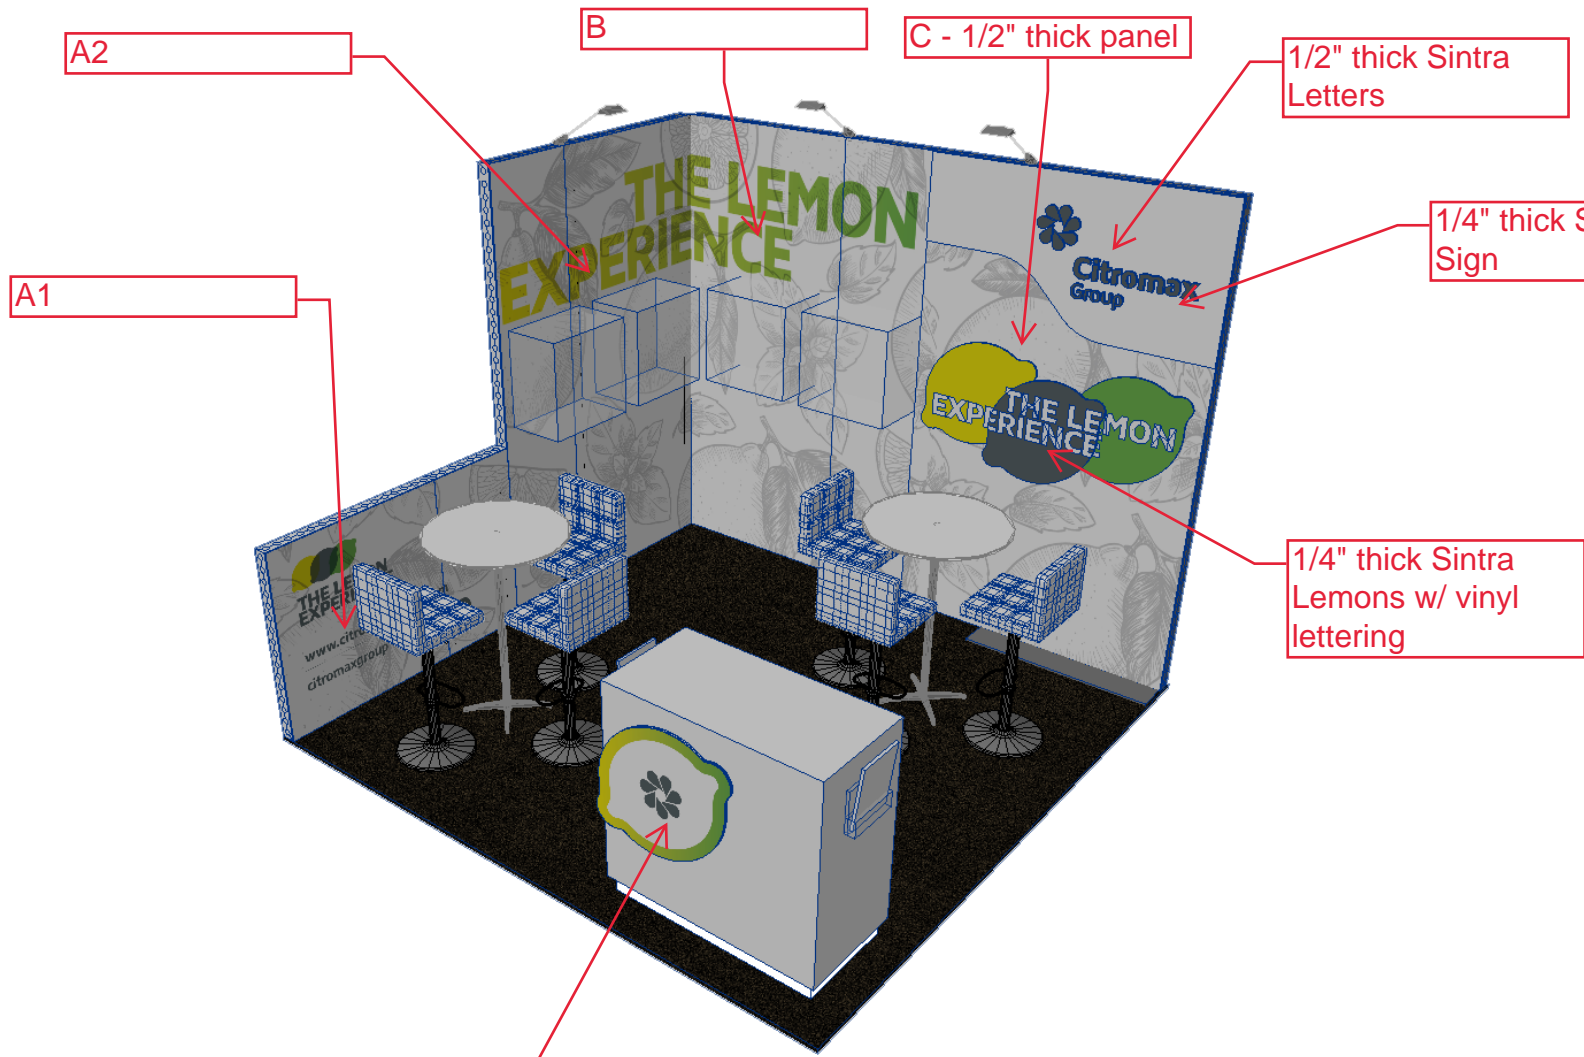

AFR LIST
Bar Table x2

1/4" thick Sintra
Lemons w/ vinyl
lettering

x6

1/2" thick Sintra
Counter Overlay

Acrylic lit holders x2

Blanco Bar Table - 36"
36" Round x 42"H, 37 lbs

White round bar table with chrome base. Available in 30" Round and 36" Round.

QTY: [ADD TO PROJECT LIST](#)

Item Resources

[DOWNLOAD 3D MODELS](#) [CONNECT TO ALL SEATED](#)

[Facebook](#) [Twitter](#) [Pinterest](#)

PANEL COUNT - PVC GRAPHICS

- 39x95 - 4
- 39x39 - 1
- 19.5x95 - 1
- 19.5x39 - 1
- Floor plate - 1

A2

B

C - 1/2" thick panel

1/2" thick Sintra Letters

1/4" thick Sintra Sign

A1

1/4" thick Sintra Lemons w/ vinyl lettering

1/2" thick Sintra Counter Overlay

THE LEMON EXPERIENCE

Lemon Vinyl

Counter Overlay

Sintra Lemons

A1

A2

B

C