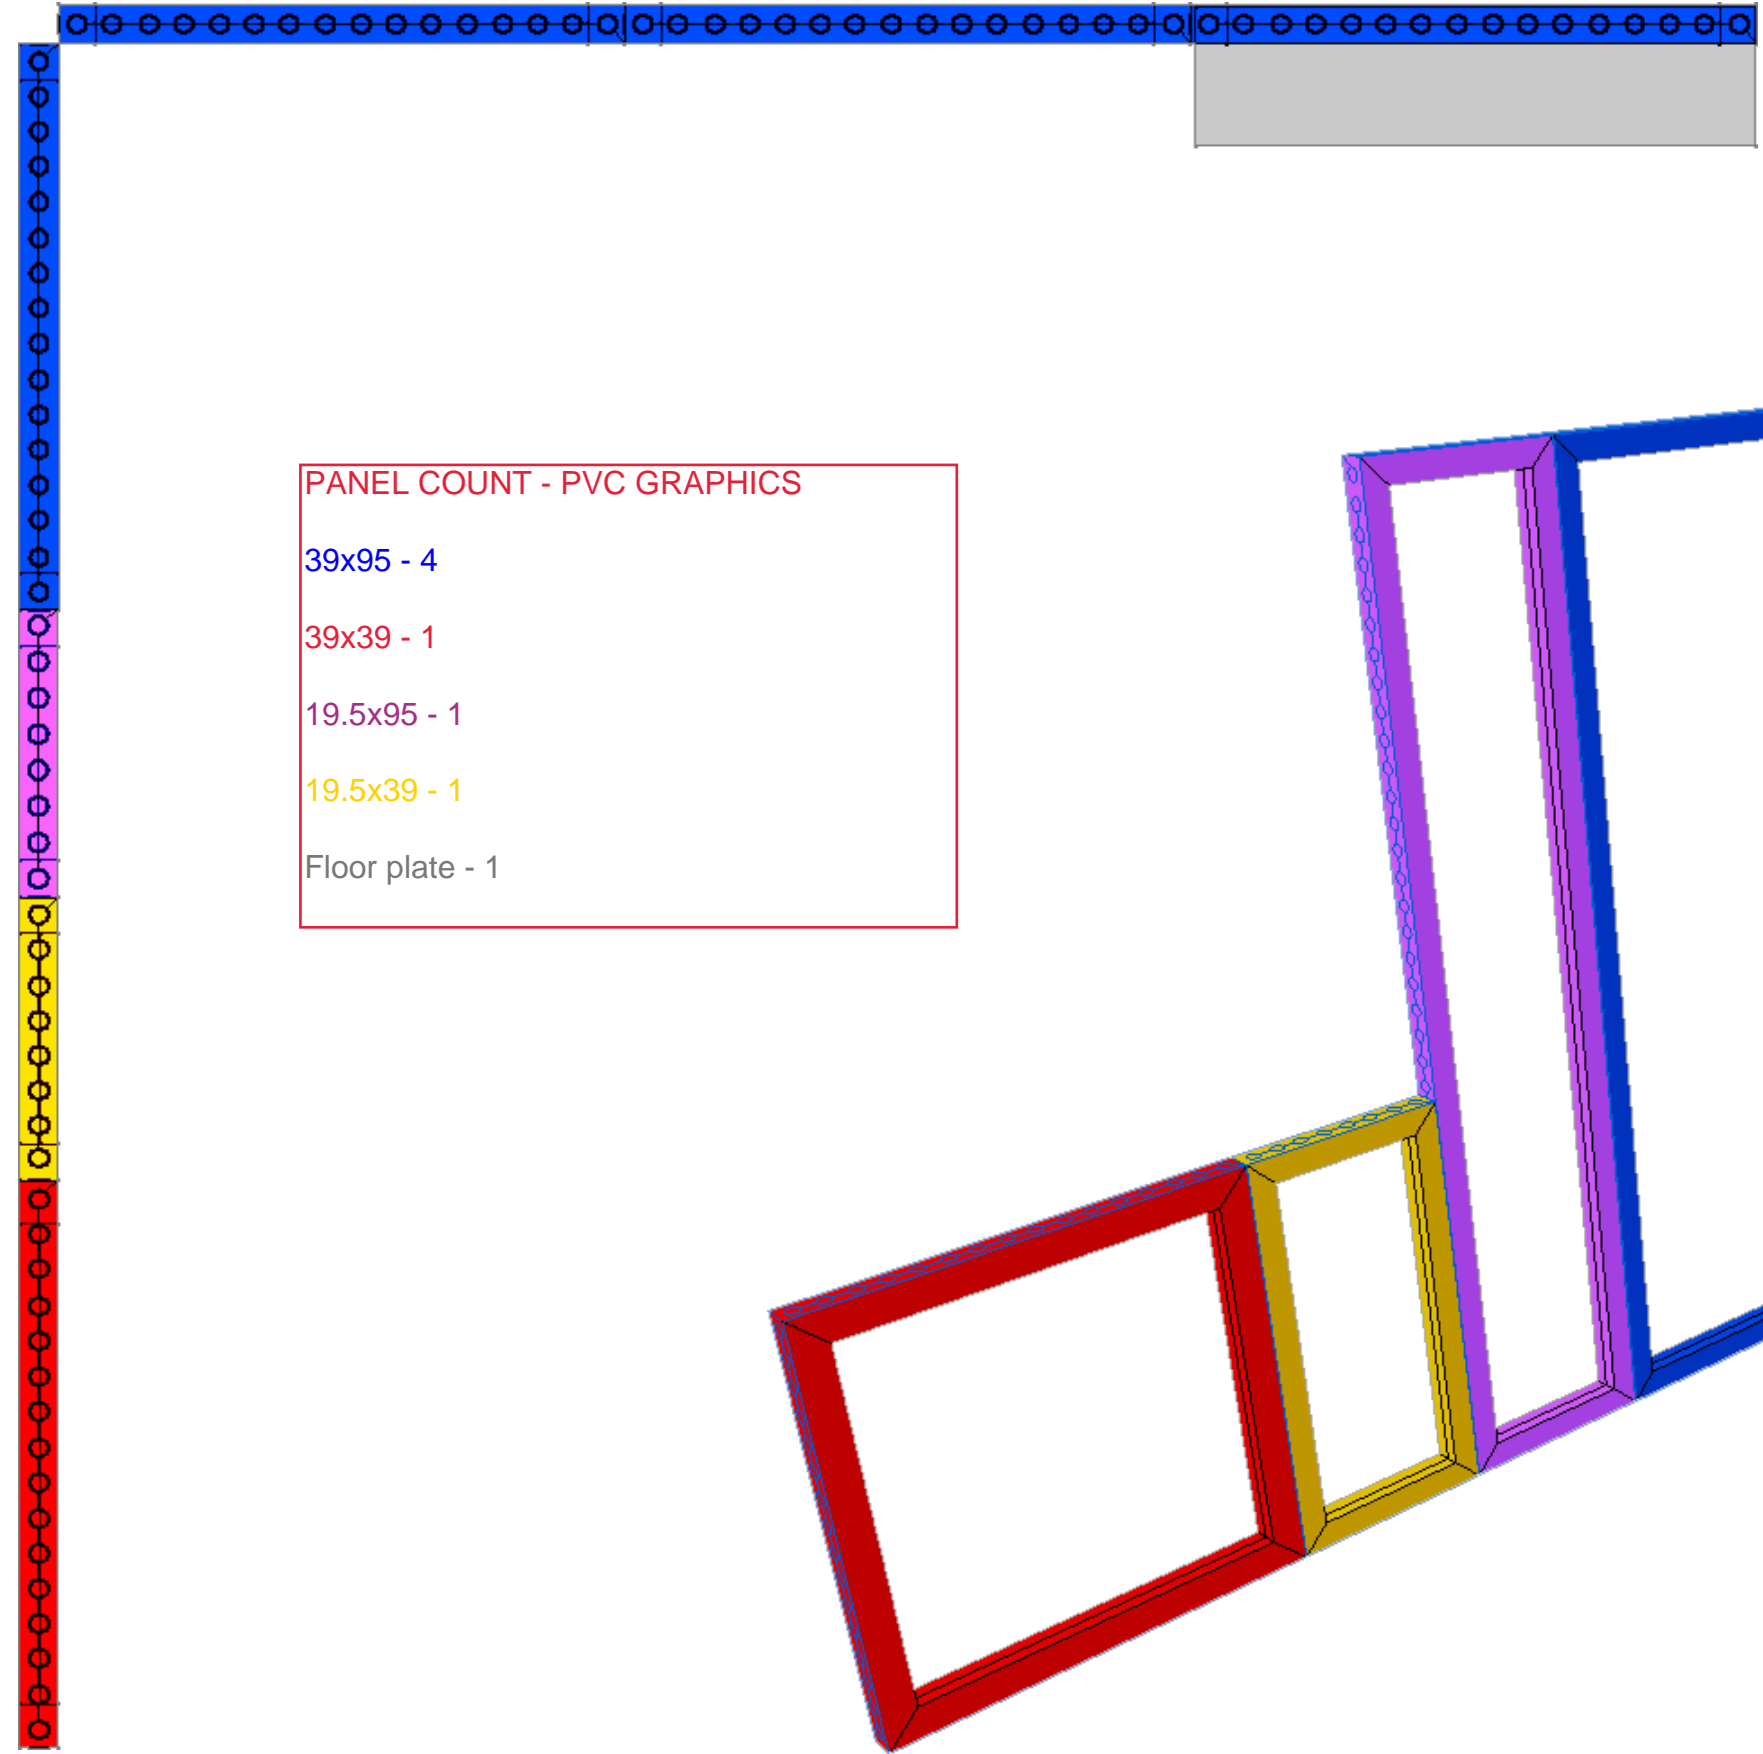

metro

EXHIBITS

CITROMAX

NYSCC
NYC
5.2.23

10x10

Plexi box x4
20"x12"x20"

1/2" thick Sintra
Letters

1/4" thick Sintra
Sign

AFR LIST
Bar Table x2

1/4" thick Sintra
Lemons w/ vinyl
lettering

x6

1/2" thick Sintra
Counter Overlay

Acrylic lit holders x2

Blanco Bar Table - 36"
36" Round x 42"H, 37 lbs

White round bar table with chrome base. Available in 30" Round and 36" Round.

QTY: [ADD TO PROJECT LIST](#)

Item Resources

[DOWNLOAD 3D MODELS](#) [CONNECT TO ALL SEATED](#)

[Facebook](#) [Twitter](#) [Pinterest](#)

PANEL COUNT - PVC GRAPHICS

- 39x95 - 4
- 39x39 - 1
- 19.5x95 - 1
- 19.5x39 - 1
- Floor plate - 1

A2

B

C - 1/2" thick panel

1/2" thick Sintra Letters

1/4" thick Sintra Sign

A1

1/4" thick Sintra Lemons w/ vinyl lettering

1/2" thick Sintra Counter Overlay