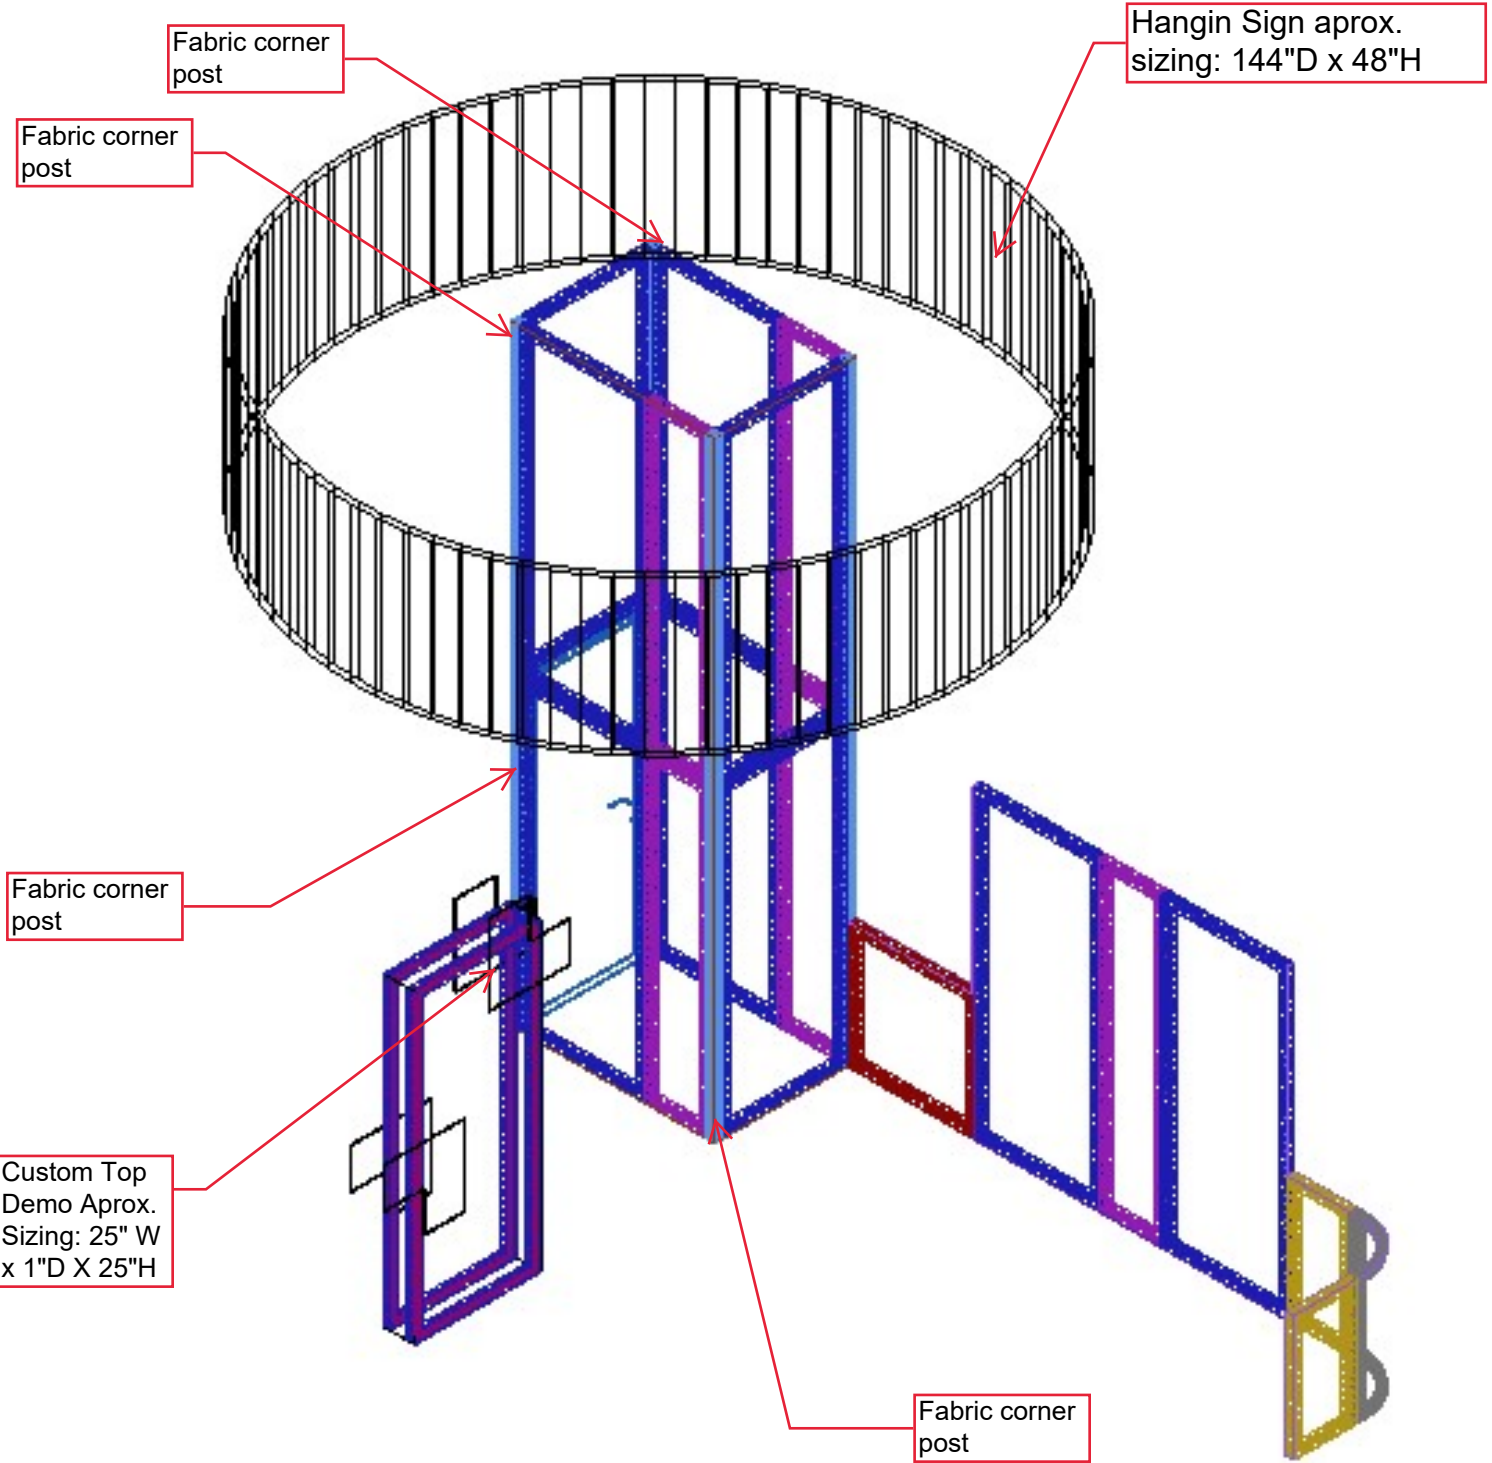

x2 42" TV monitor  
 mounted at 65" to the  
 center

x4 Counter 505 size.  
 39"Wx19.5"Dx39"H

65" TV monitor mounted  
 at 65" to the center

Carpet Flooring

x2 Pedestal  
 size: 19.5"Wx19.5"Dx39"H  
 with Kicktoe Lighting

**Structural Overview - Wireframe**

Panel Count  
 39"x95" -11  
 19.5"x95" -5  
 39"x39" -1  
 19.5" x 39" -2  
 39"x95"(Door) -1  
 Curved Panel  
 R1.4 x39 -1

Sizing Subject to change Based on Client Recommendation.

**Matrix Panel Color Legend**

- 39 x 95
- 39 x 78
- 39 x 39
- 19.5 x 95
- 19.5 x 78
- 19.5 x 39
- 19.5 x 19.5
- 39x95 (Door)
- Custom Panel  + Size
- R9  + Length
- R14  + Length
- R4  + Length
- R29  + Length

**Structural Overhead**

Matrix Panel Color Legend

- 39 x 95
- 39 x 78
- 39 x 39
- 19.5 x 95
- 19.5 x 78
- 19.5 x 39
- 19.5 x 19.5
- 39x95 (Door)
- Custom Panel  + Size
- R9  + Length
- R14  + Length
- R4  + Length
- R29  + Length