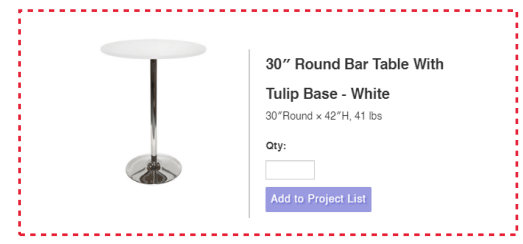

**Booth Overview**  
 Client Name: CGI  
 Booth Size: 20x20  
 Booth #:  
 Show Name: TBD  
 Show Location:  
 Show Date:

**AFR FURNITURE**  
 -Monarch Chair -4  
 -Brooklyn Round Cocktail Table -1  
 - Vienna Stool -3  
 - 30" Round Bar Table With Tulip Base - White -1

Storage with  
 - Coat hanger  
<https://www.amazon.co.uk/Encozy-Mounted-Hooks-Stainless-Steel/dp/B0829WJH4Q/>

Lit 3D Logo aprox.  
 sizing: 44" W x 20"H x

Hangin Sign aprox.  
 sizing: 192"D x 48"H

X3 LED Stem  
 light

x2 42" TV monitor  
 mounted at 65" to the  
 center

x4 Counter 505 size.  
 39"Wx19.5"Dx39"H

65" TV monitor mounted  
 at 65" to the center

Carpet Flooring

x2 Pedestal  
 size: 19.5"Wx19.5"Dx39"H  
 with Kicktoe Lighting