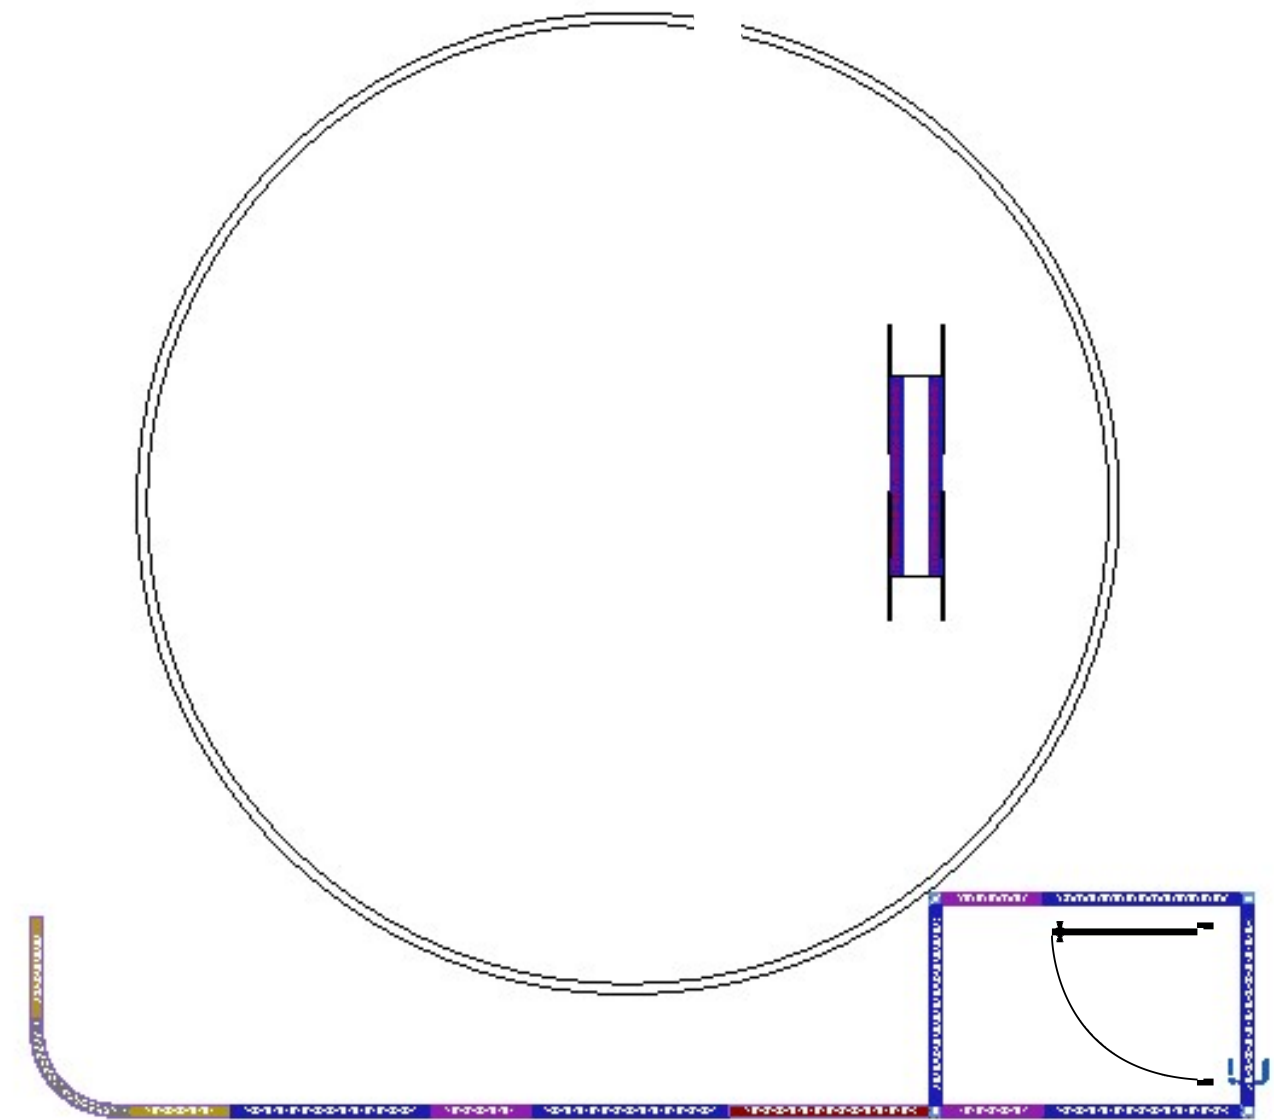

x2 42" TV monitor  
 mounted at 65" to the  
 center

x4 Counter 505 size.  
 39"Wx19.5"Dx39"H

65" TV monitor mounted  
 at 65" to the center

Carpet Flooring

x2 Pedestal  
 size: 19.5"Wx19.5"Dx39"H  
 with Kicktoe Lighting

**Structural Overview - Wireframe**

Panel Count  
 39"x95" -11  
 19.5"x95" -5  
 39"x39" -1  
 19.5" x 39" -2  
 39"x95"(Door) -1  
 Curved Panel  
 R1.4 x39 -1

Sizing Subject to change Based on Client Recommendation.

**Matrix Panel Color Legend**

- 39 x 95
- 39 x 78
- 39 x 39
- 19.5 x 95
- 19.5 x 78
- 19.5 x 39
- 19.5 x 19.5
- 39x95 (Door)
- Custom Panel  + Size
- R9  + Length
- R14  + Length
- R4  + Length
- R29  + Length

**Structural Overhead**

Matrix Panel Color Legend

- 39 x 95
- 39 x 78
- 39 x 39
- 19.5 x 95
- 19.5 x 78
- 19.5 x 39
- 19.5 x 19.5
- 39x95 (Door)
- Custom Panel  + Size
- R9  + Length
- R14  + Length
- R4  + Length
- R29  + Length