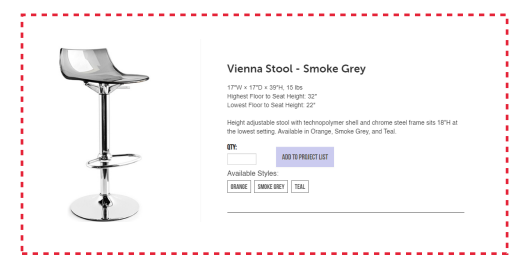

Booth Overview
Client Name: CGI
Booth Size: 20x20
Booth #:
Show Name: TBD
Show Location:
Show Date:

AFR FURNITURE
-Monarch Chair -4
-Brooklyn Round Cocktail Table -1
- Vienna Stool -3
- 30" Round Bar Table With Tulip Base - White -1

Storage with
- Coat hanger
<https://www.amazon.co.uk/Encozy-Mounted-Hooks-Stainless-Steel/dp/B0829WJH4Q/>

Lit 3D Logo aprox.
sizing: 44" W x 20"H x

Hangin Sign aprox.
sizing: 192"D x 48"H

X3 LED Stem
light

x2 42" TV monitor
mounted at 65" to the
center

x4 Counter 505 size.
39"Wx19.5"Dx39"H

65" TV monitor mounted
at 65" to the center

Carpet Flooring

x2 Pedestal
size: 19.5"Wx19.5"Dx39"H
with Kicktoe Lighting