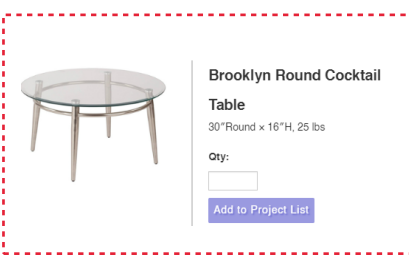

**Booth Overview**  
 Client Name: CGI  
 Booth Size: 20x20  
 Booth #:  
 Show Name: TBD  
 Show Location:  
 Show Date:

**AFR FURNITURE**  
 -Monarch Chair -4  
 -Brooklyn Round Cocktail Table -1  
 - Vienna Stool -3  
 - 30" Round Bar Table With Tulip Base - White -1

Storage with  
 - Coat hanger  
<https://www.amazon.co.uk/Encozy-Mounted-Hooks-Stainless-Steel/dp/B0829WJH4Q/>

Lit 3D Logo aprox.  
 sizing: 44" W x 20"H x

Hangin Sign aprox.  
 sizing: 192"D x 48"H

X3 LED Stem  
 light

x2 42" TV monitor  
 mounted at 65" to the  
 center

x4 Counter 505 size.  
 39"Wx19.5"Dx39"H

65" TV monitor mounted  
 at 65" to the center

Carpet Flooring

x2 Pedestal  
 size: 19.5"Wx19.5"Dx39"H  
 with Kicktoe Lighting