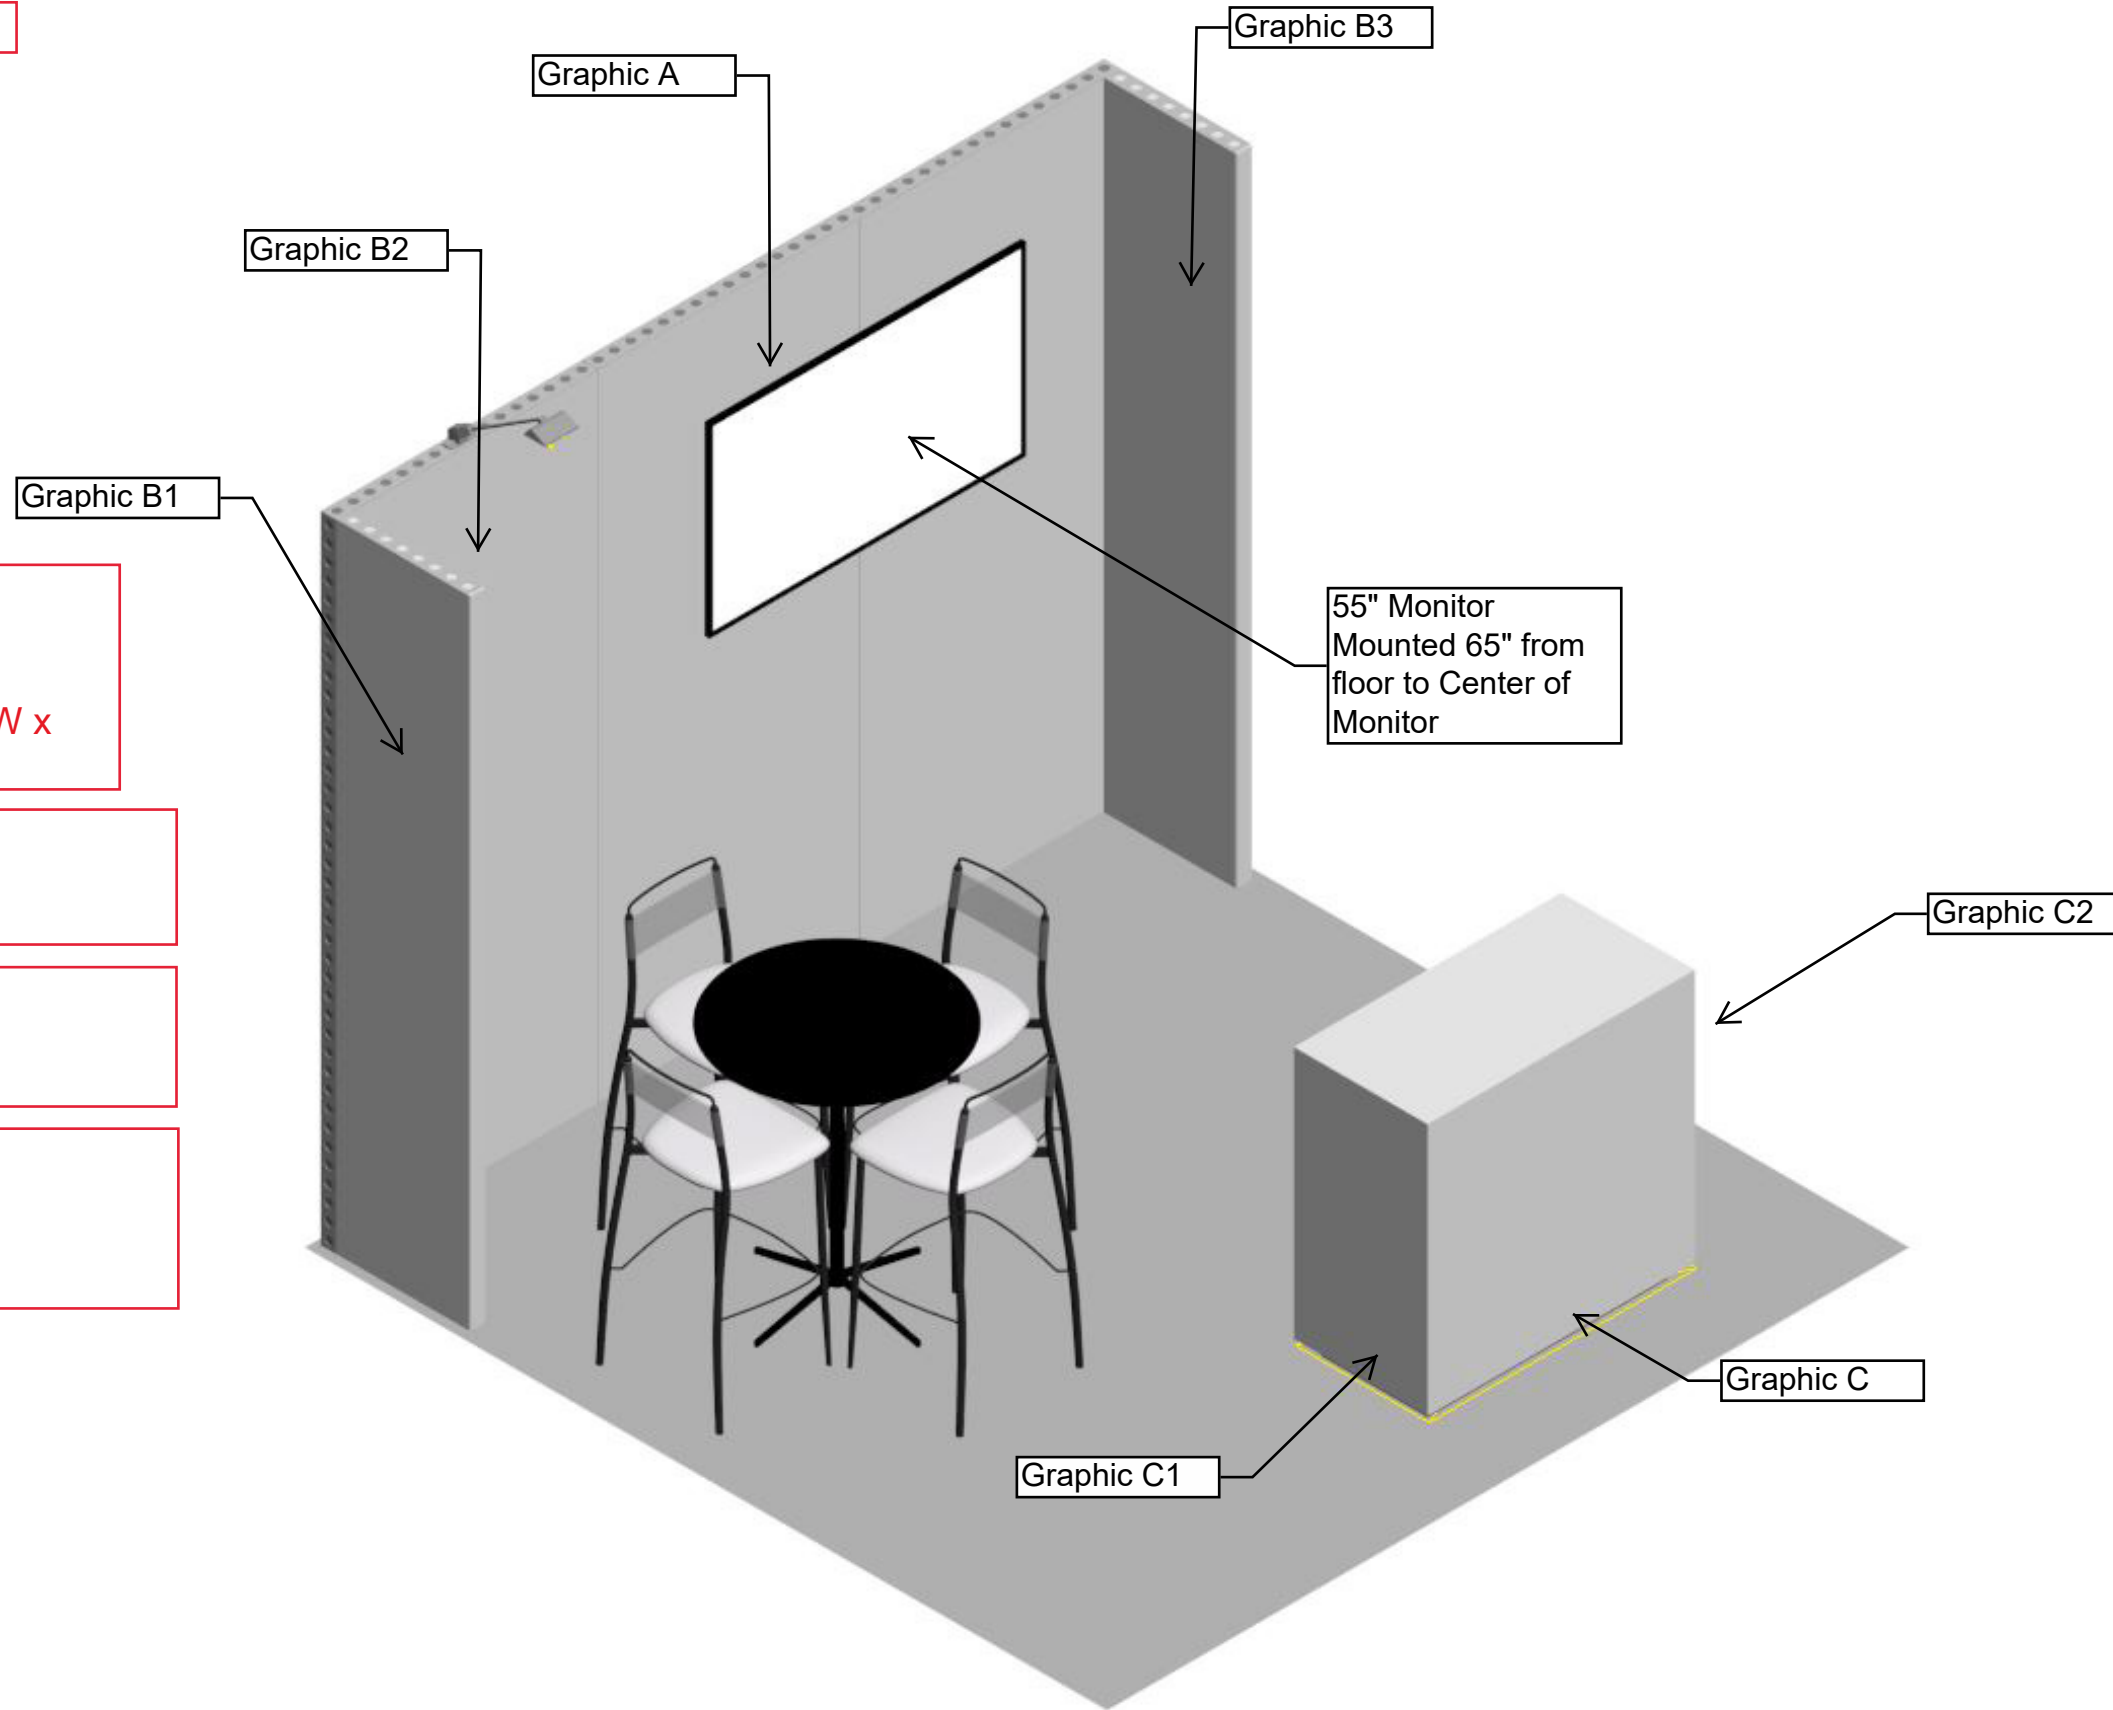

Panel Count - PVC Graphics

39"x95" - 3
19.5x95" - 2

Matrix Panel Color Legend

- 39 x 95 █
- 39 x 78 █
- 39 x 39 █
- 19.5 x 95 █
- 19.5 x 78 █
- 19.5 x 39 █
- 19.5 x 19.5 █
- 39x95 (Door) █
- Custom Panel █ + Size
- R9 █ + Length
- R14 █ + Length
- R4 █ + Length
- R29 █ + Length

Graphic Call Outs - PVC

Graphic A
Graphic Size:
117.33"W x 95.25"H
1/8 panel break every 39.11"W x
95.25"H

Graphic B-1/B-2/B-3
Graphic Size:
19.33"W x 95.25"H

Graphic C
Approximate Graphic Size:
39.11"W x 36.5"H

Graphic C1/C2
Approximate Graphic Size:
19.33"W x 36.5"H