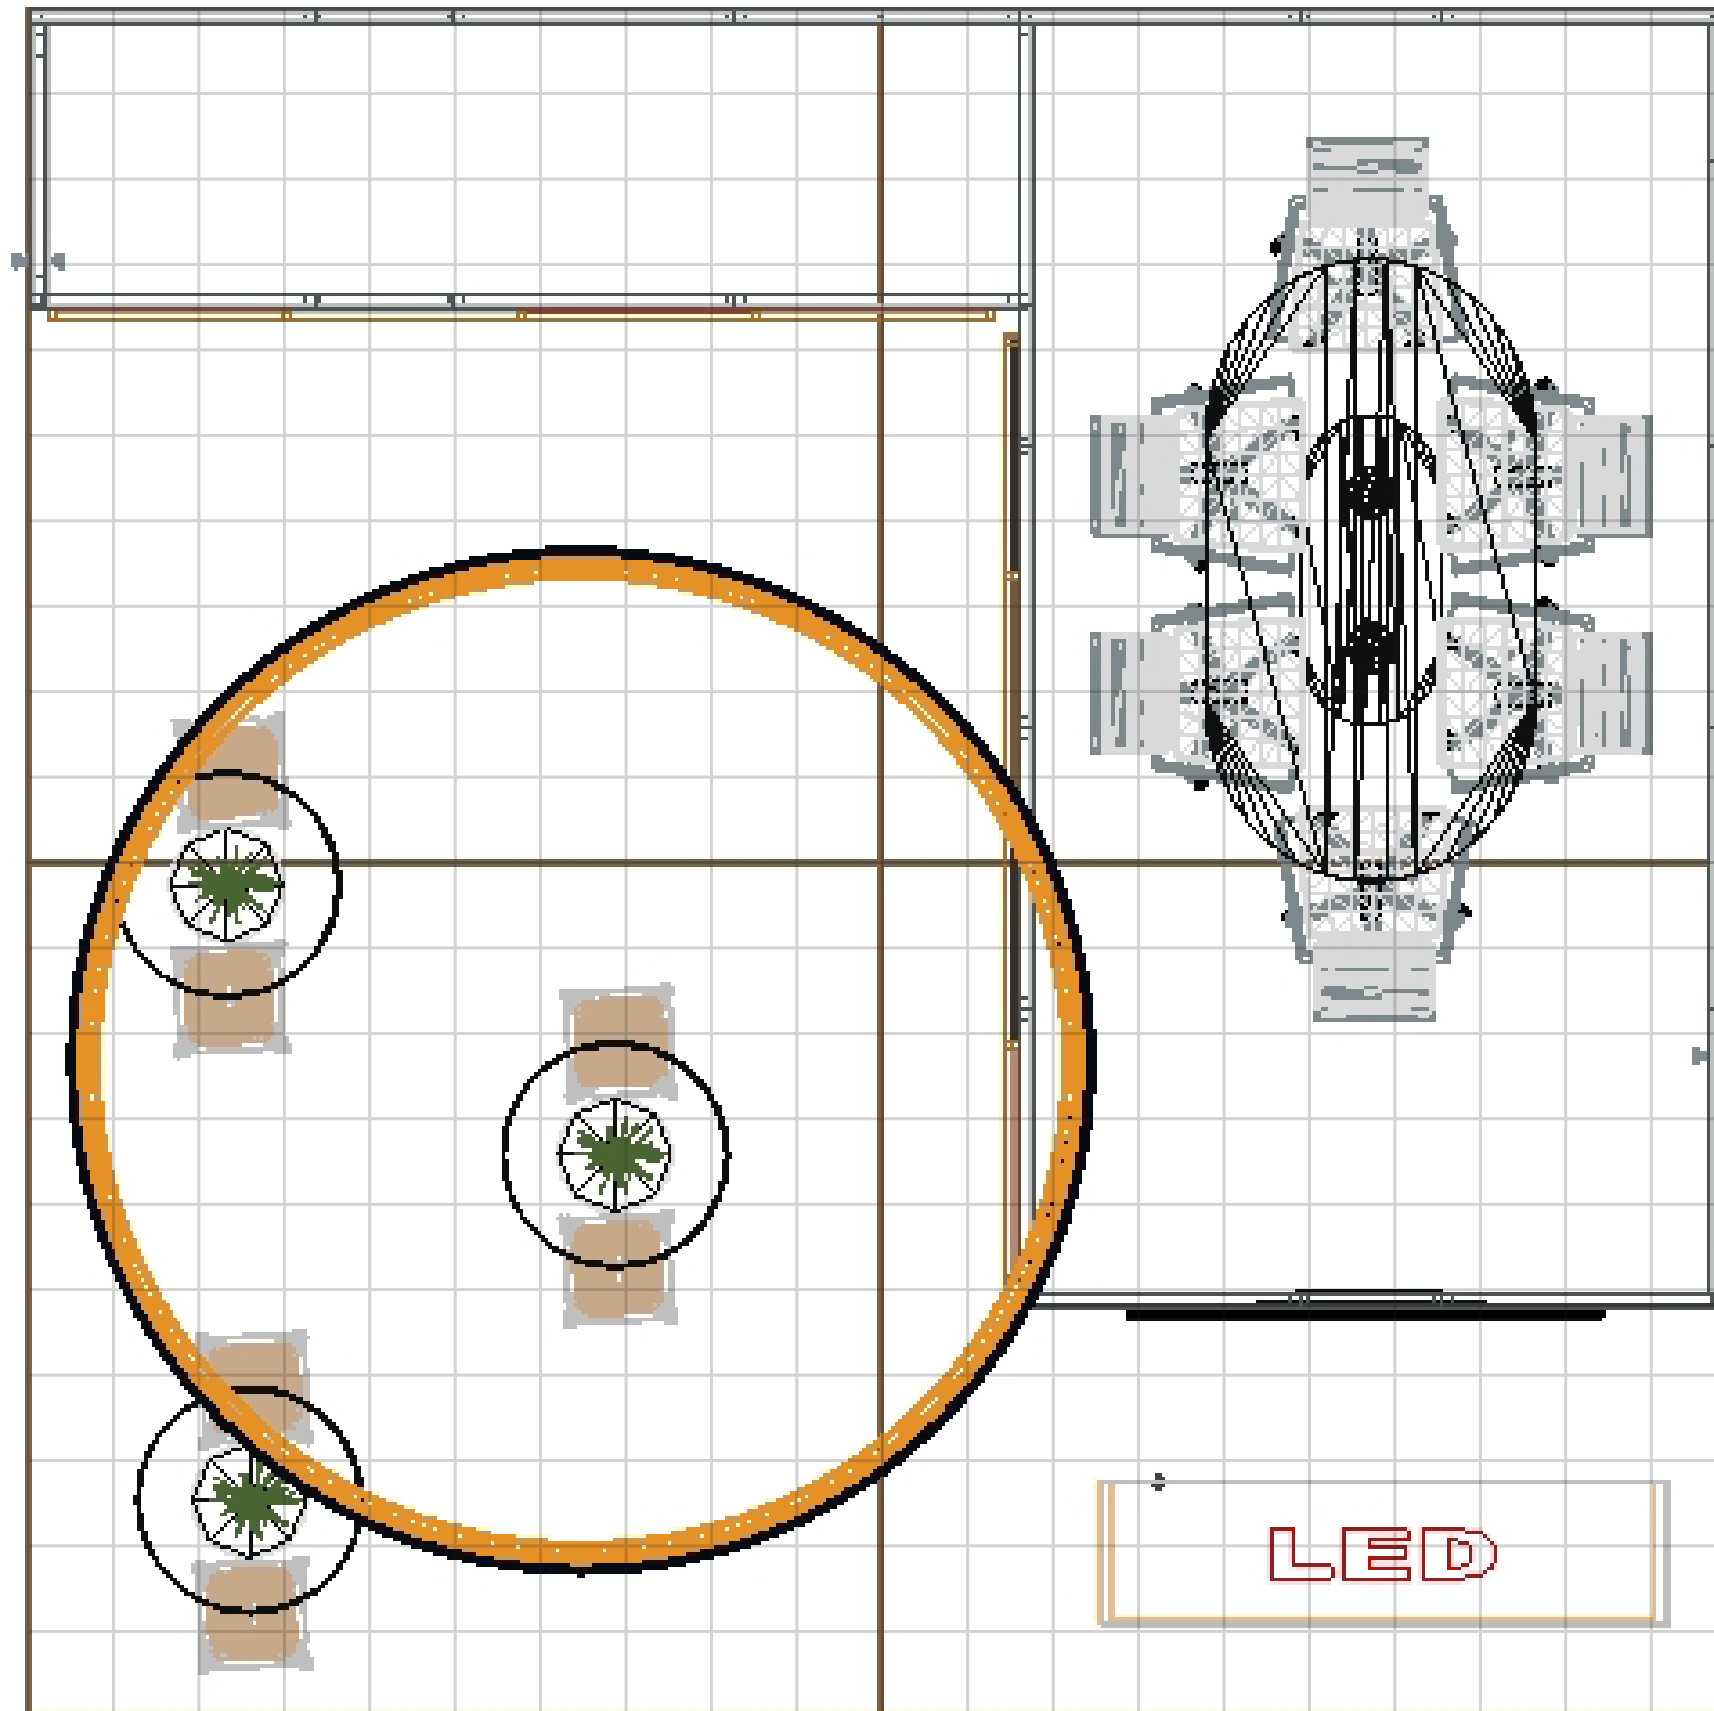

Adore Floors 20' x 20' Version B

This design is the exclusive intellectual property of Metro Exhibits. This design may not be transmitted electronically, reproduced, or released to any parties without written consent of Metro Exhibits LLC. Any use of this design without expressed approval of Metro Exhibits is strictly prohibited.