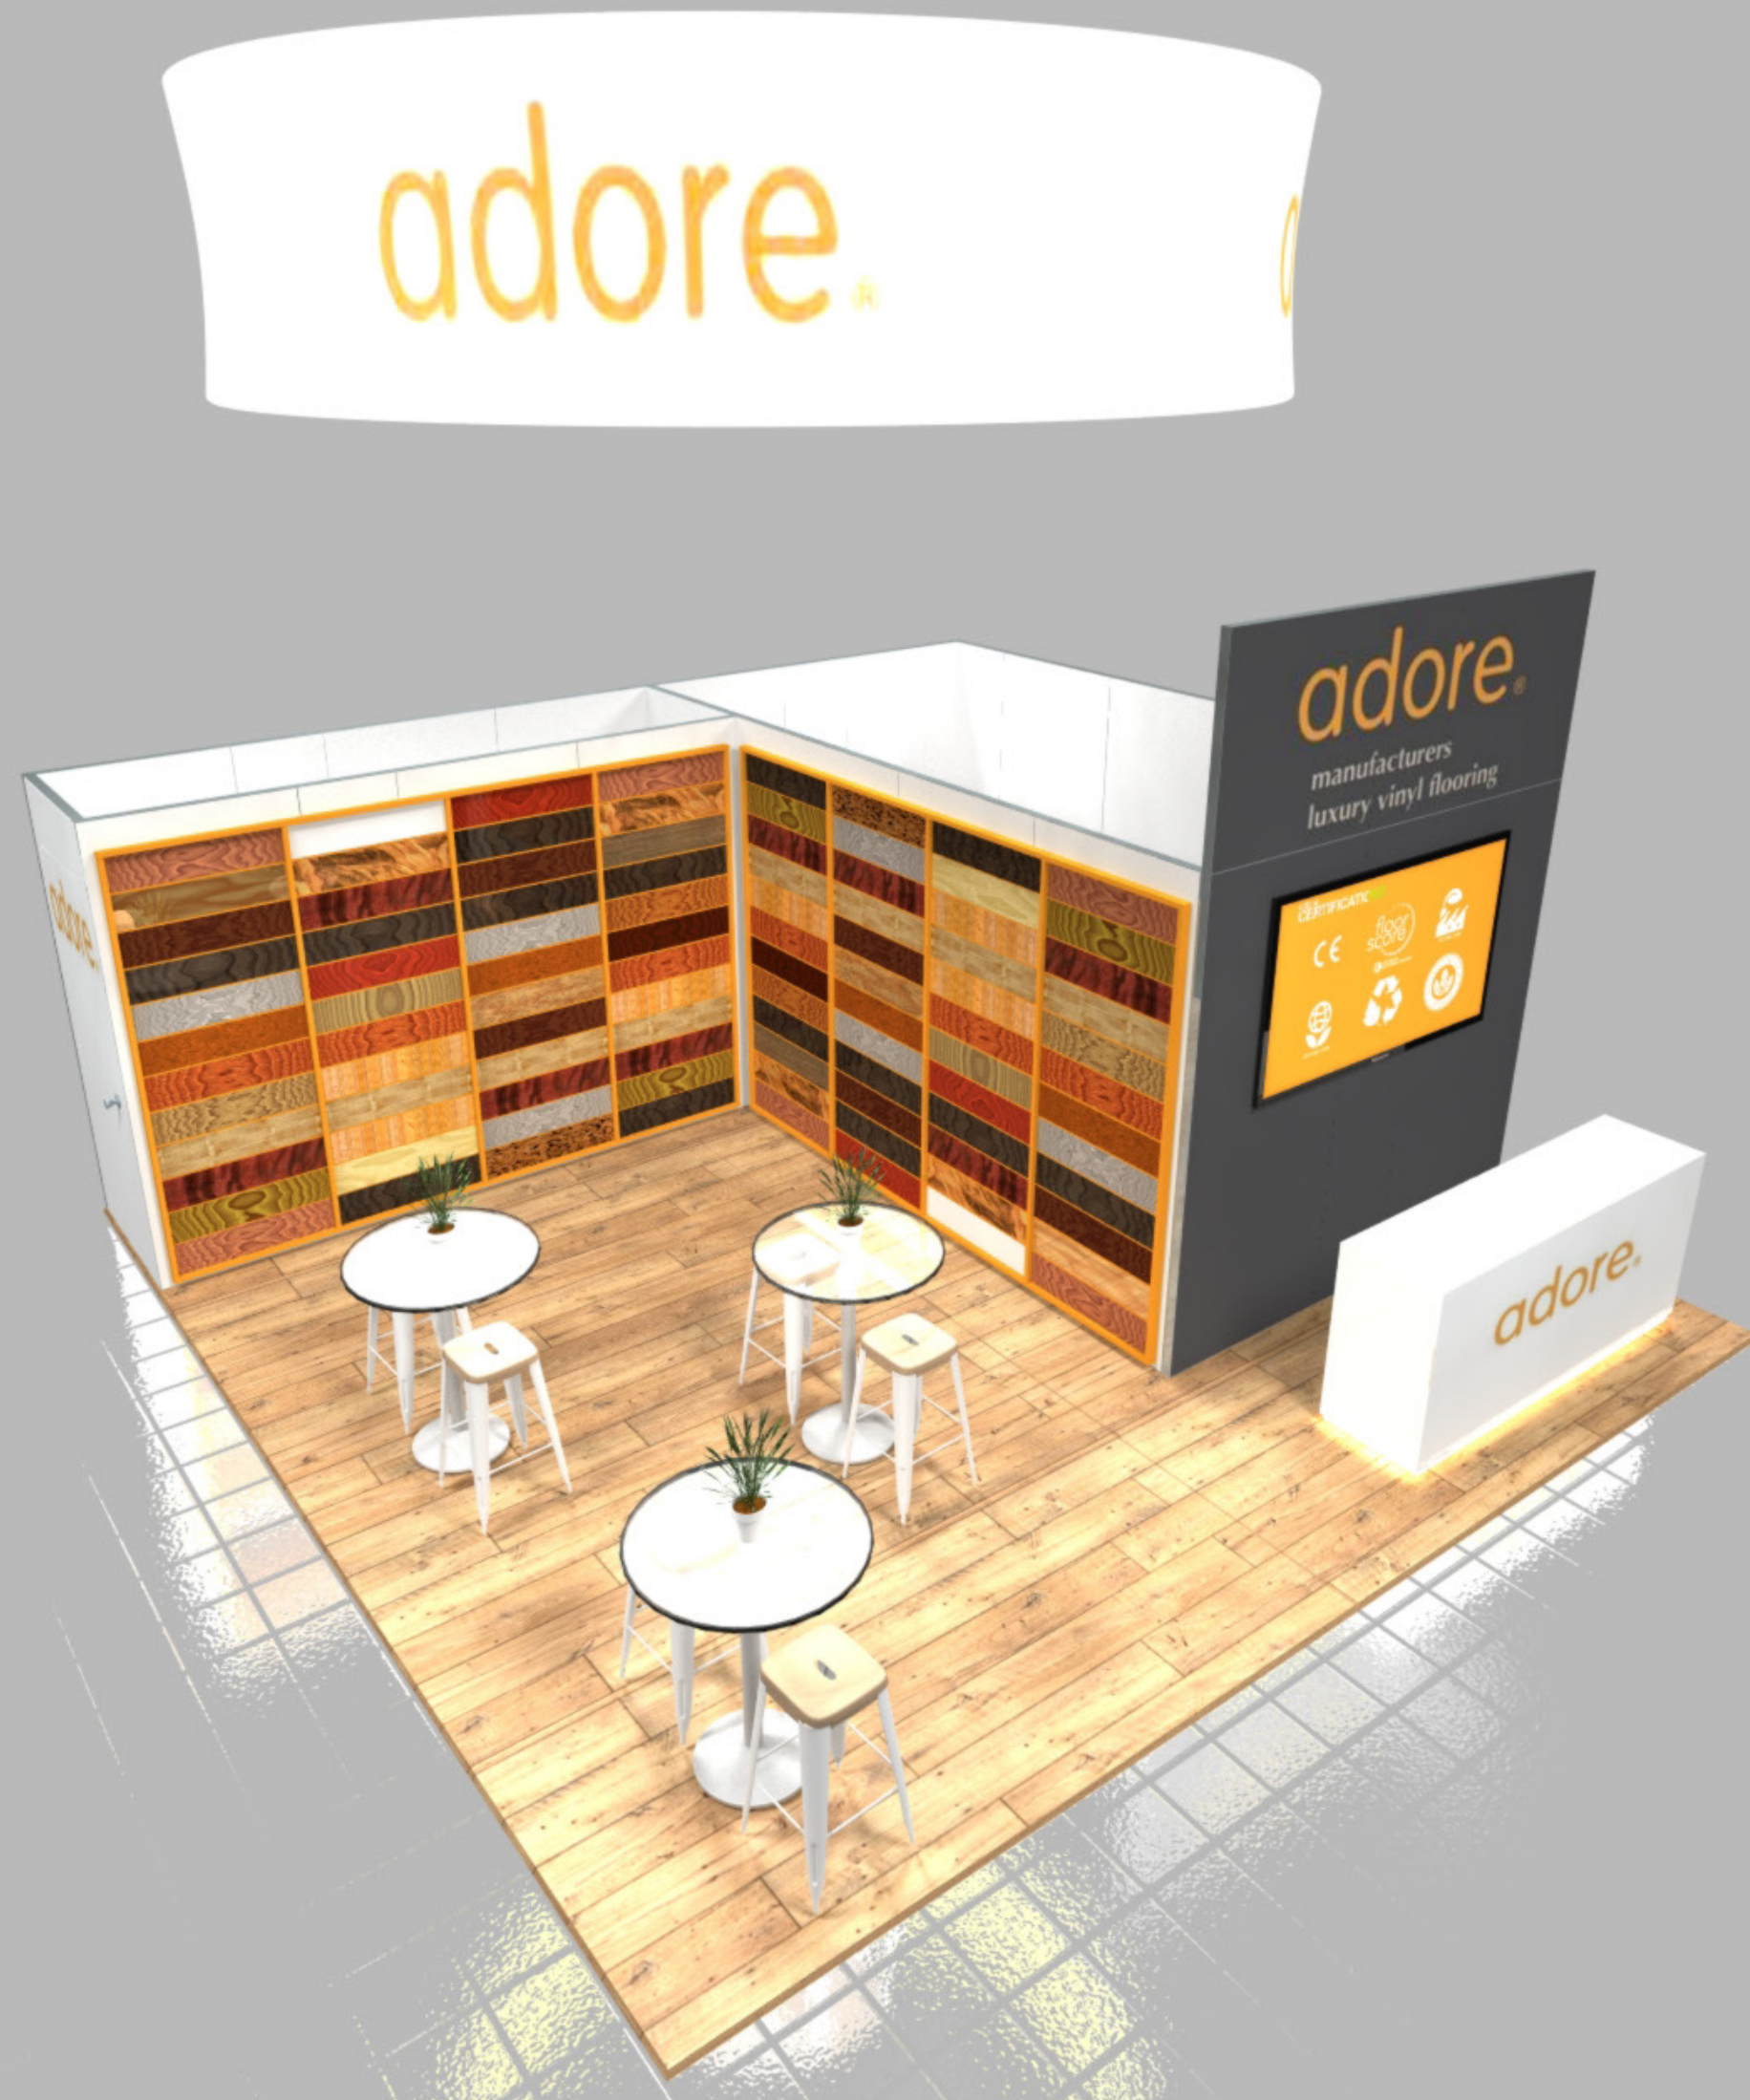

# Adore Floors 20' x 20' Version B

This design is the exclusive intellectual property of Metro Exhibits. This design may not be transmitted electronically, reproduced, or released to any parties without written consent of Metro Exhibits LLC. Any use of this design without expressed approval of Metro Exhibits is strictly prohibited.

## Adore Floors 20' x 20' Version B

This design is the exclusive intellectual property of Metro Exhibits. This design may not be transmitted electronically, reproduced, or released to any parties without written consent of Metro Exhibits LLC. Any use of this design without expressed approval of Metro Exhibits is strictly prohibited.