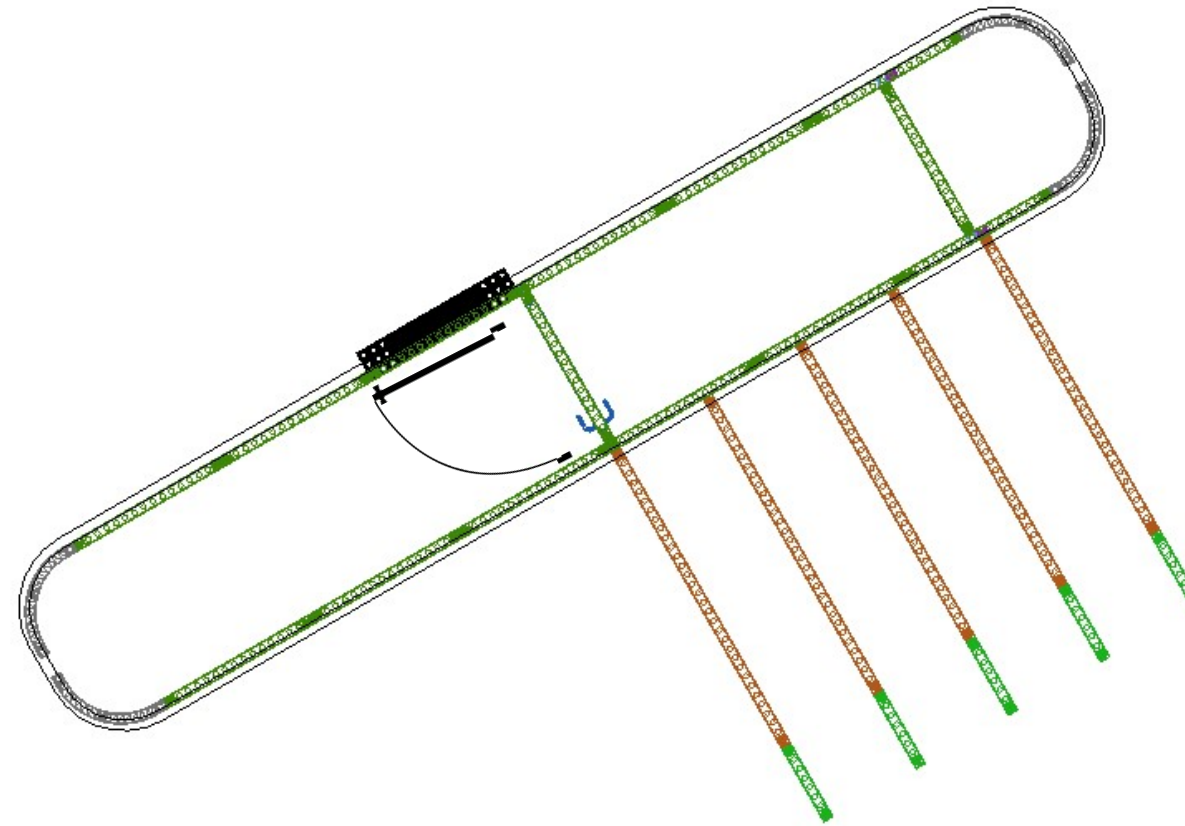

Structural Overview - Wireframe

Panel Count
 39"x95" -6
 39"x78" 14
 19.5"x95" -7
 19.5"x78" -5
 19.5"x19.5" -5
 39"x95" -1
 Curved Panel
 R1.4" x95" - 8

Sizing Subject to change Based on Client Recommendation.

Matrix Panel Color Legend

- 39 x 95 █
 - 39 x 78 █
 - 39 x 39 █
 - 19.5 x 95 █
 - 19.5 x 78 █
 - 19.5 x 39 █
 - 19.5 x 19.5 █
 - 39x95 (Door) █
 - Custom Panel █ + Size
- Curved Inventory**
- R10 █ + Length
 - R5 █ + Length
 - R1.4 █ + Length

Structural Overhead

Matrix Panel Color Legend

- 39 x 95
 - 39 x 78
 - 39 x 39
 - 19.5 x 95
 - 19.5 x 78
 - 19.5 x 39
 - 19.5 x 19.5
 - 39x95 (Door)
 - Custom Panel + Size
- Curved Inventory**
- R10 + Length
 - R5 + Length
 - R1.4 + Length