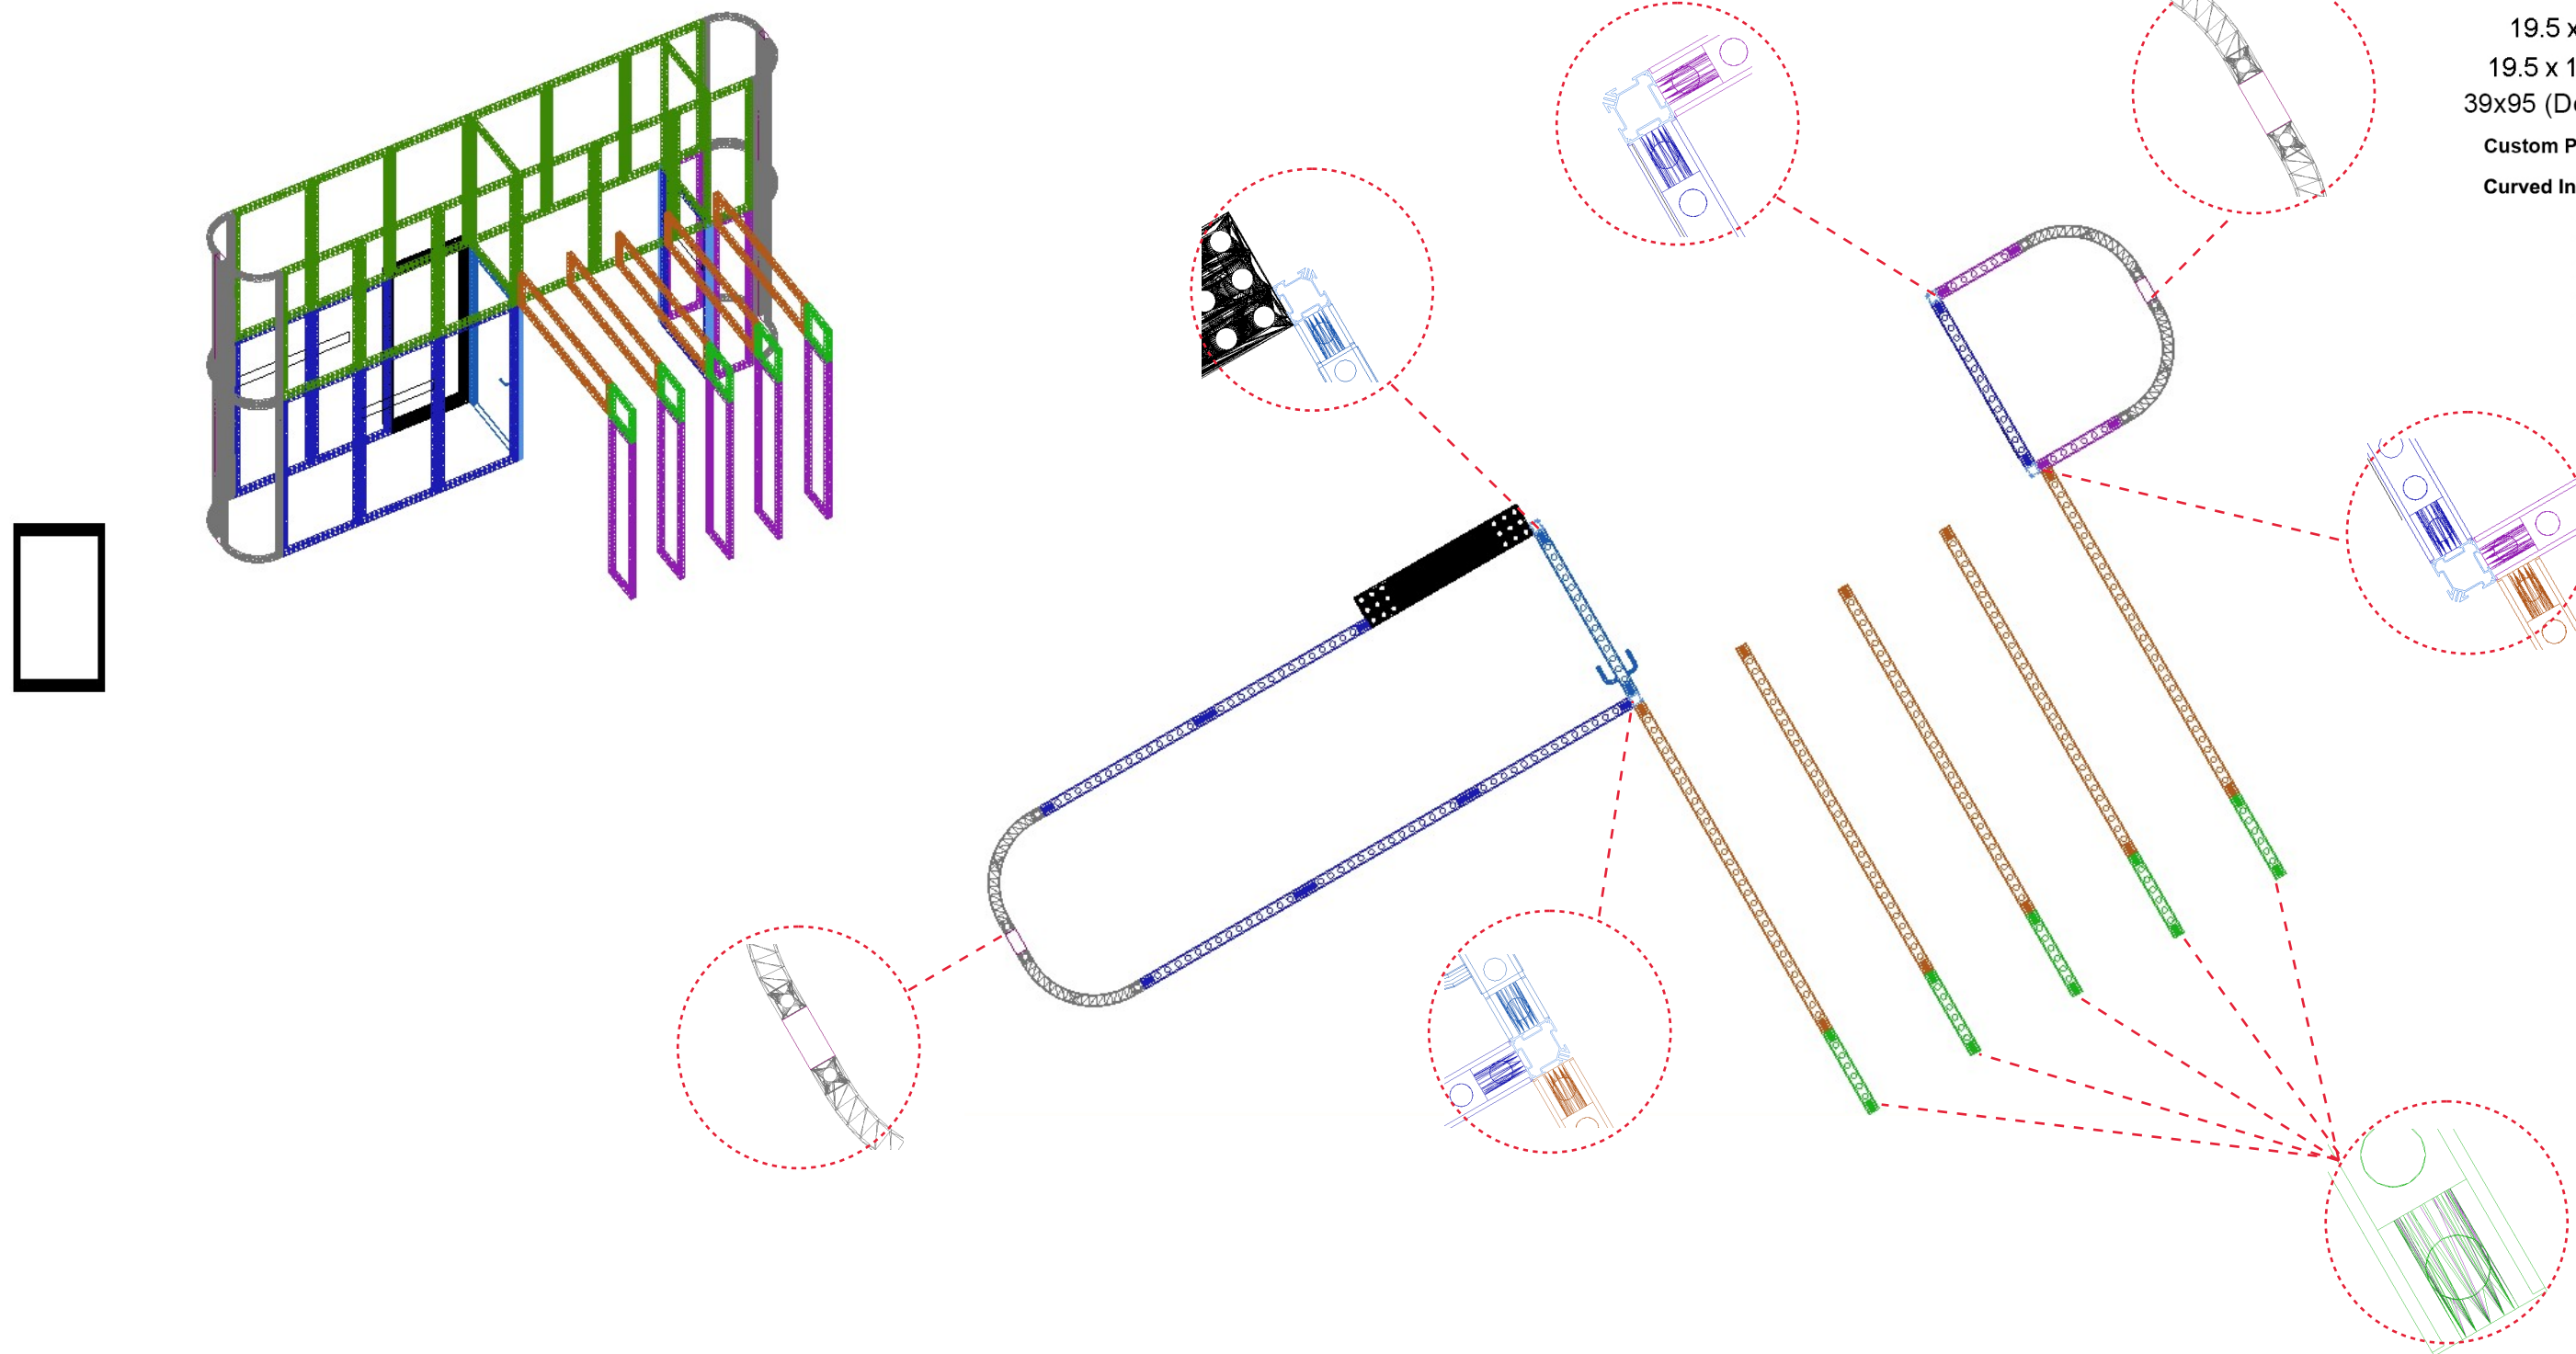

Structural Overhead

Matrix Panel Color Legend

- 39 x 95
 - 39 x 78
 - 39 x 39
 - 19.5 x 95
 - 19.5 x 78
 - 19.5 x 39
 - 19.5 x 19.5
 - 39x95 (Door)
 - Custom Panel + Size
- Curved Inventory**
- R10 + Length
 - R5 + Length
 - R1.4 + Length

Structural Overhead

Matrix Panel Color Legend

- 39 x 95 █
 - 39 x 78 █
 - 39 x 39 █
 - 19.5 x 95 █
 - 19.5 x 78 █
 - 19.5 x 39 █
 - 19.5 x 19.5 █
 - 39x95 (Door) █
 - Custom Panel █ + Size
- Curved Inventory**
- R10 █ + Length
 - R5 █ + Length
 - R1.4 █ + Length