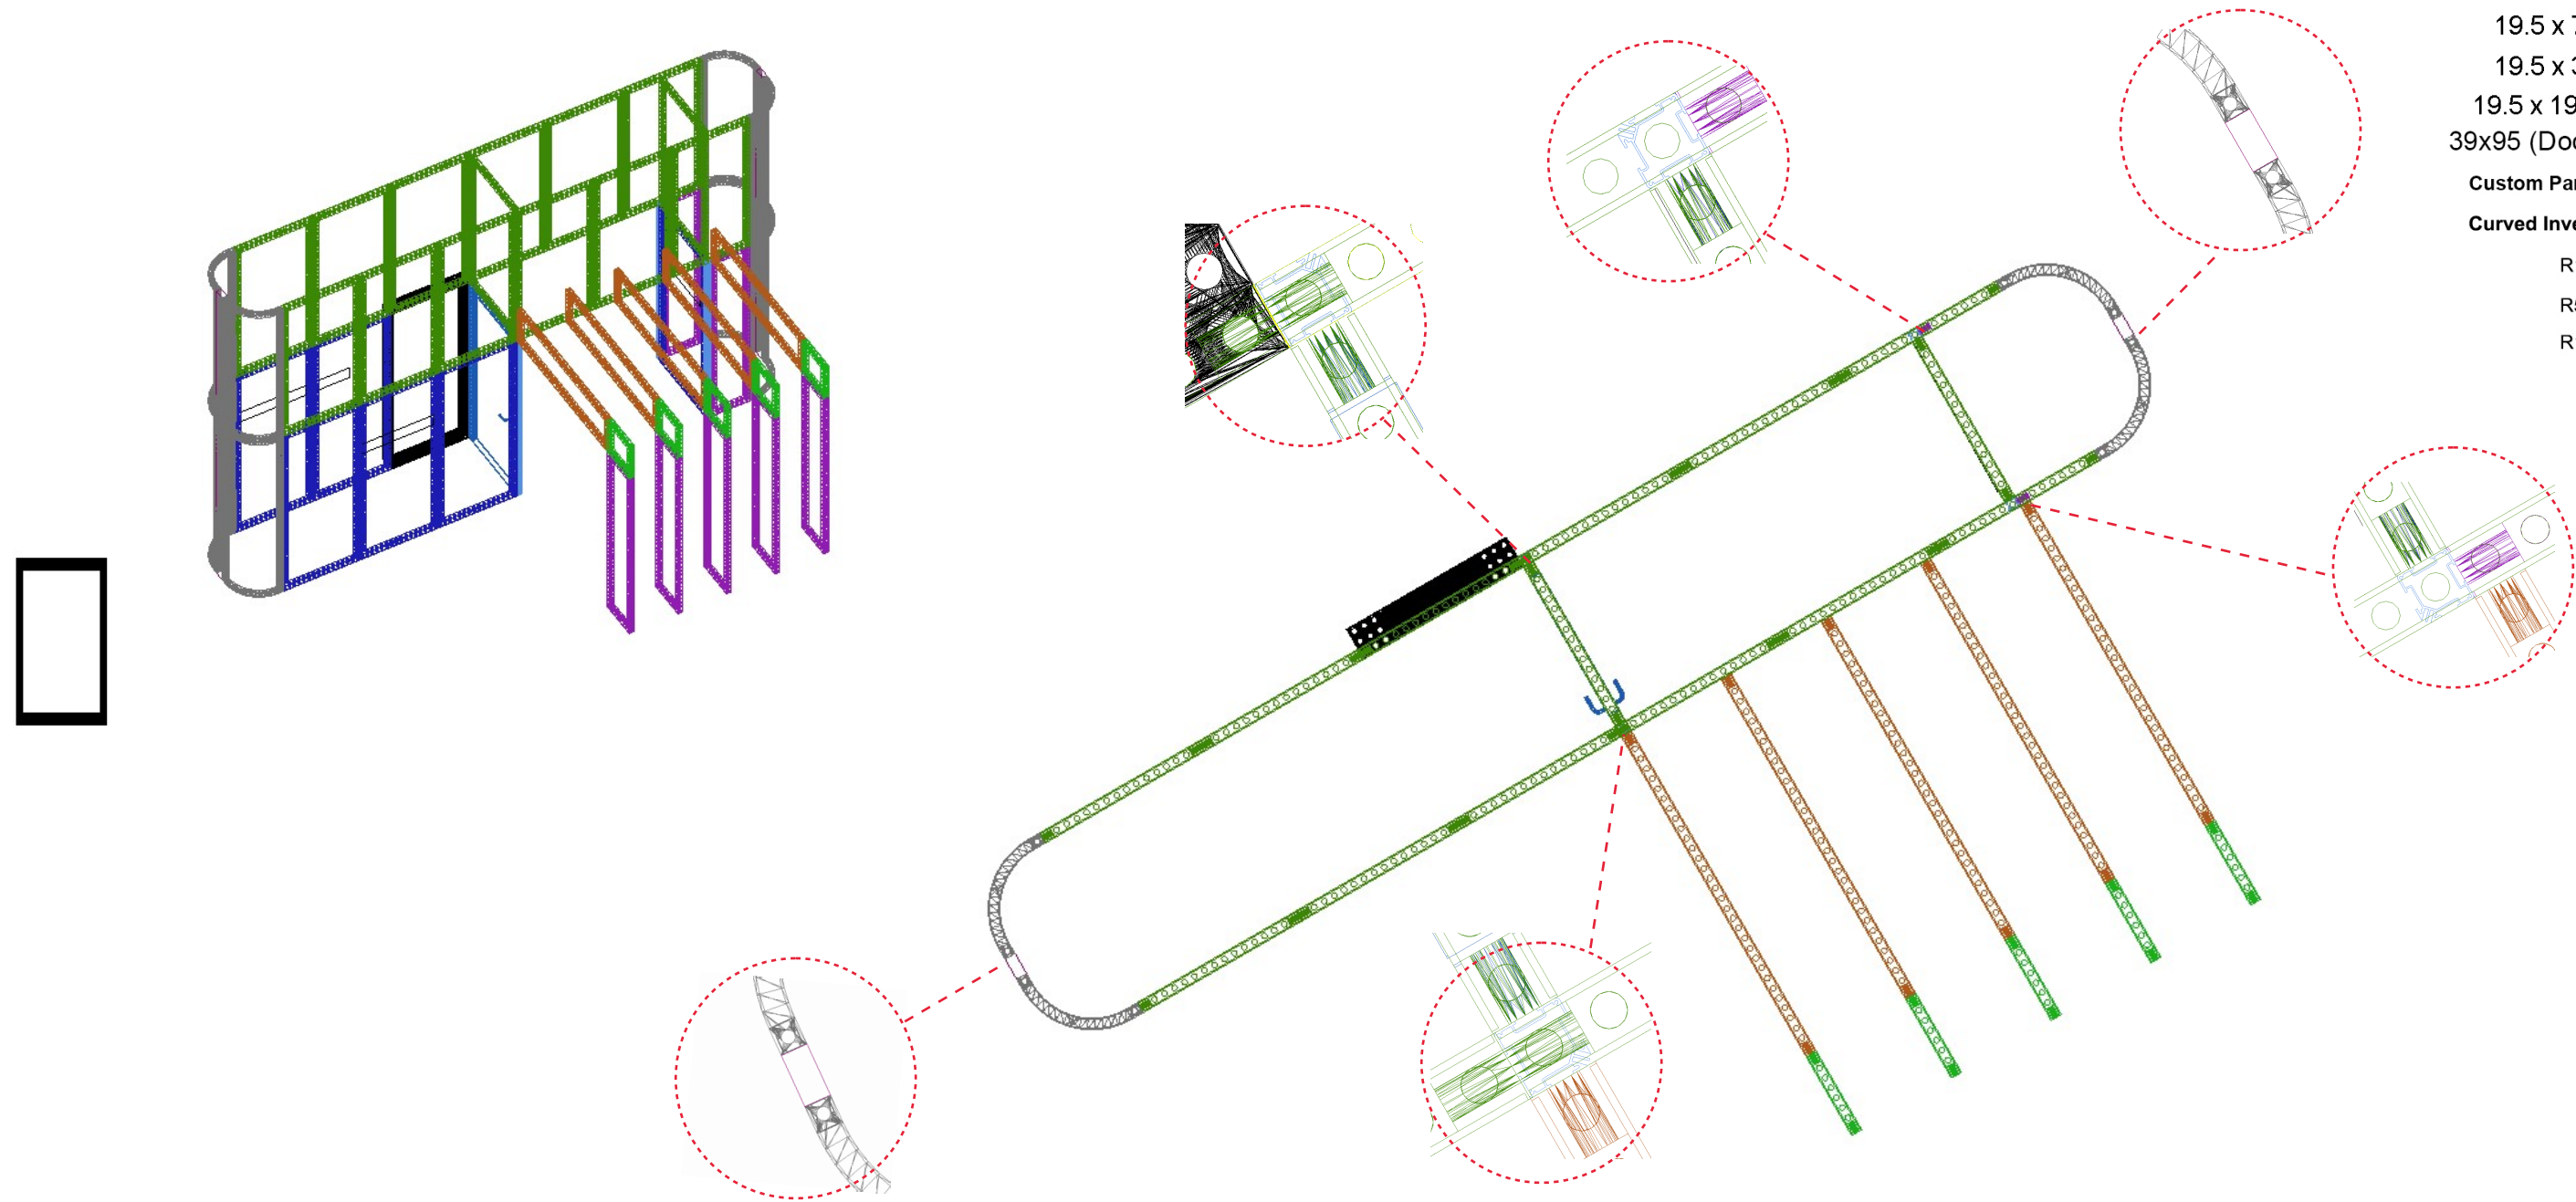

Structural Overhead

Matrix Panel Color Legend

1. 39 x 95 █
   - 39 x 78 █
   - 39 x 39 █
   - 19.5 x 95 █
   - 19.5 x 78 █
   - 19.5 x 39 █
   - 19.5 x 19.5 █
   - 39x95 (Door) █
   - Custom Panel █ + Size
2. **Curved Inventory**
3. R10 █ + Length
   - R5 █ + Length
   - R1.4 █ + Length