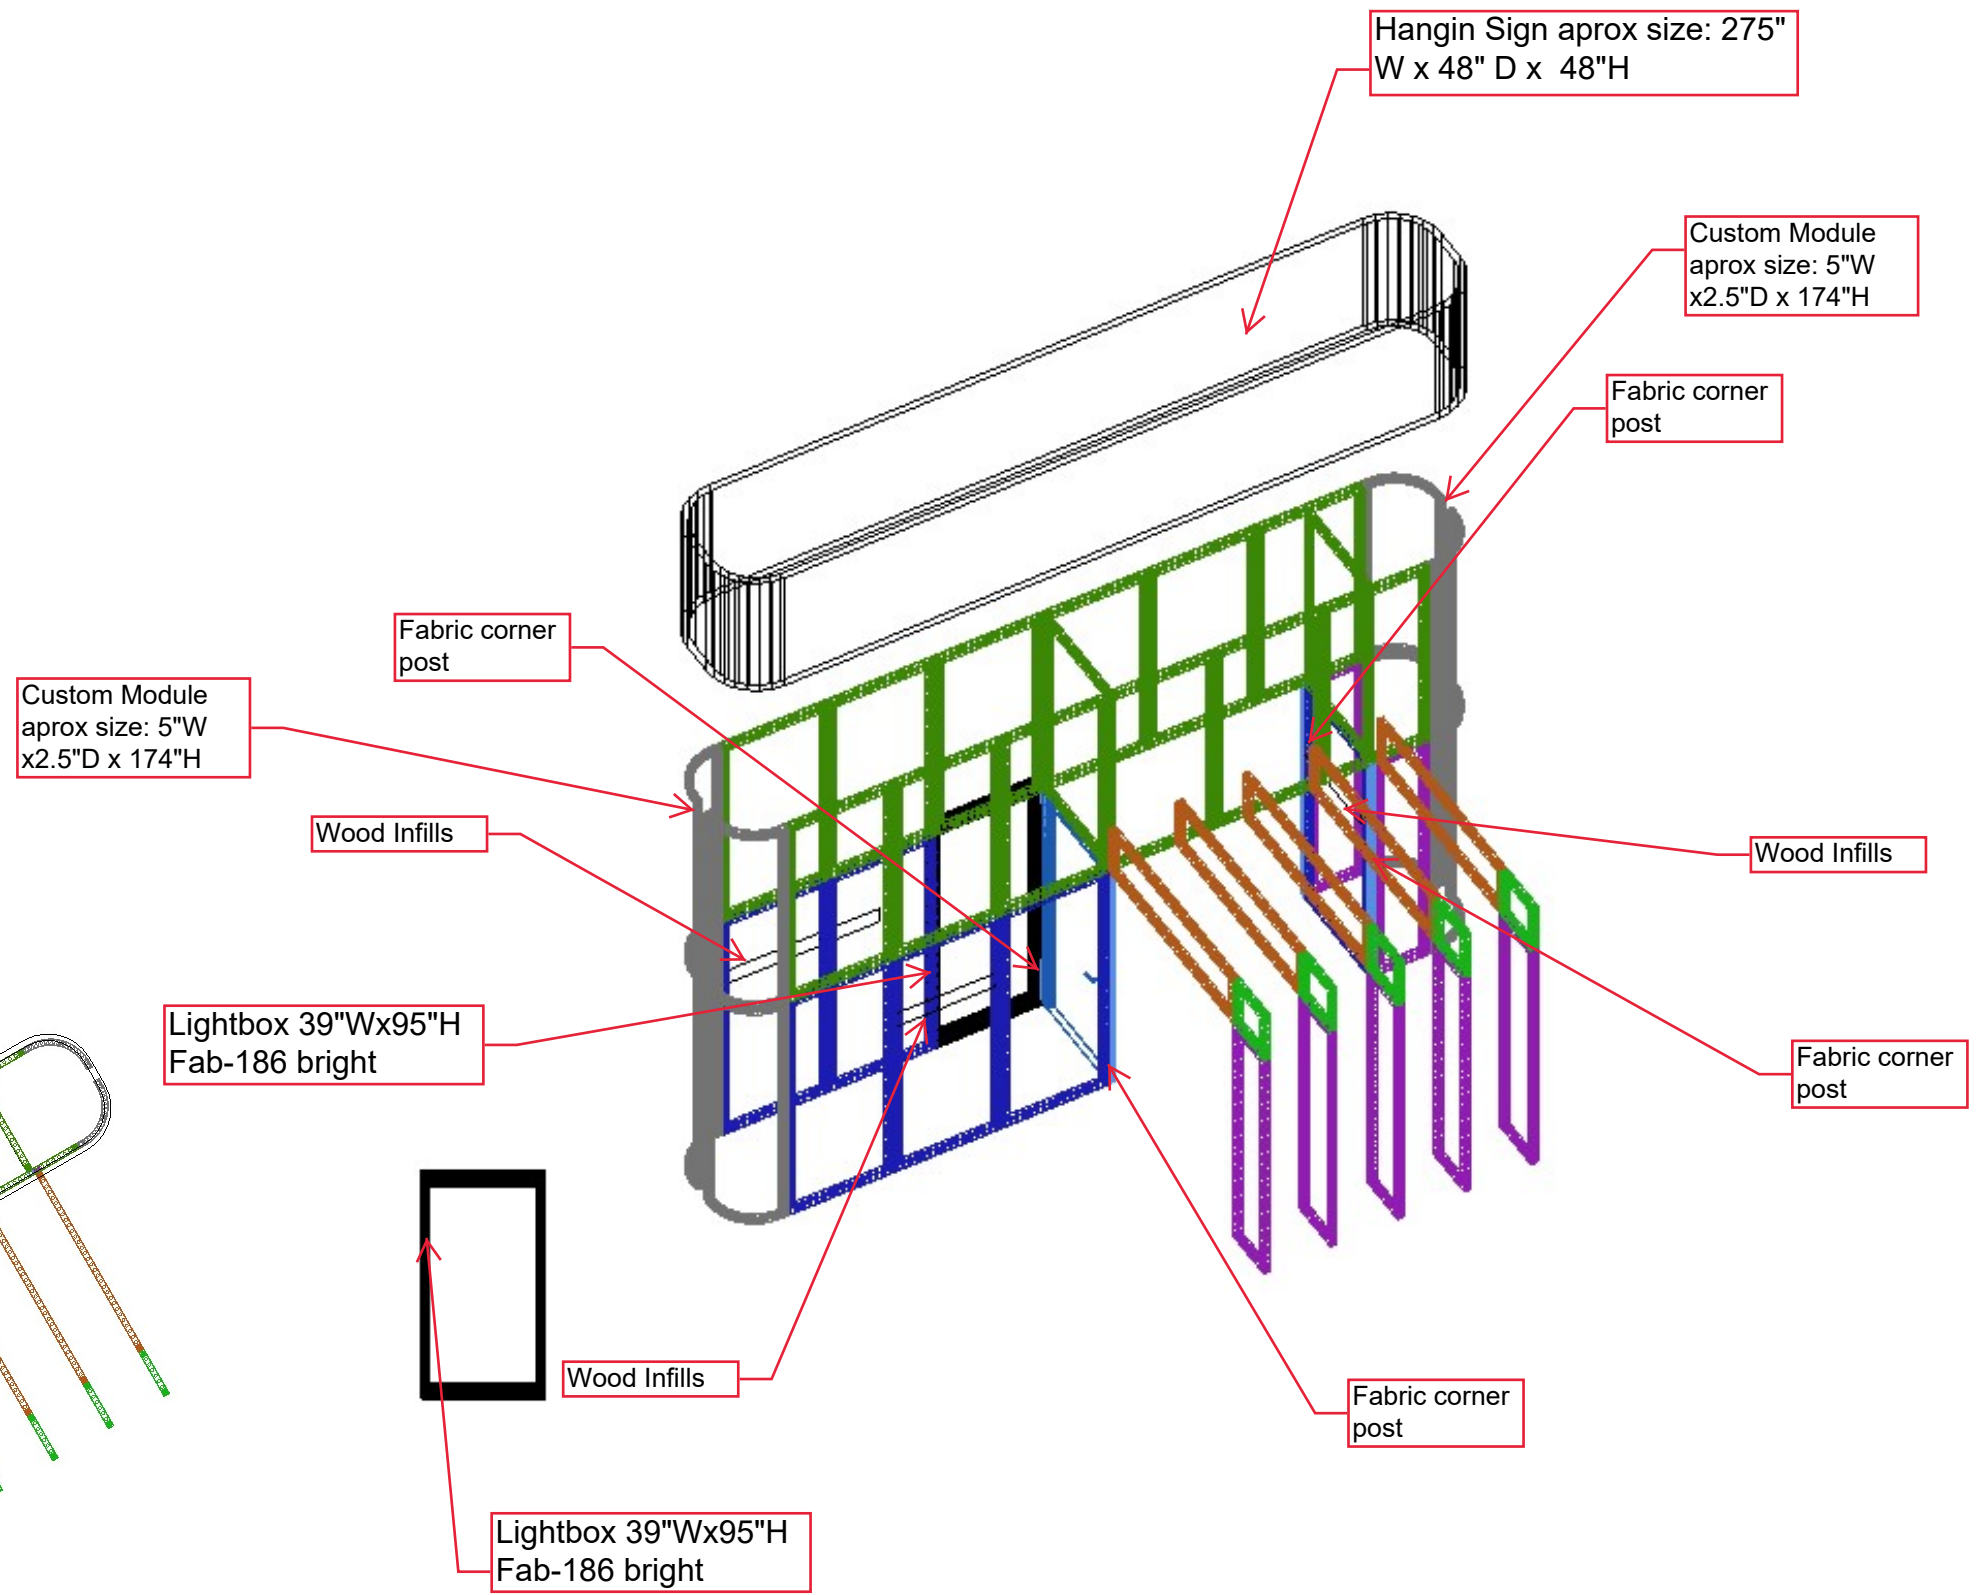

Structural Overview - Wireframe

Panel Count
 39"x95" -6
 39"x78" 14
 19.5"x95" -7
 19.5"x78" -5
 19.5"x19.5" -5
 39"x95" -1
 Curved Panel
 R1.4" x95" - 8

Sizing Subject to change Based on Client Recommendation.

Matrix Panel Color Legend

- 39 x 95 █
 - 39 x 78 █
 - 39 x 39 █
 - 19.5 x 95 █
 - 19.5 x 78 █
 - 19.5 x 39 █
 - 19.5 x 19.5 █
 - 39x95 (Door) █
 - Custom Panel █ + Size
- Curved Inventory**
- R10 █ + Length
 - R5 █ + Length
 - R1.4 █ + Length

Structural Overhead

Matrix Panel Color Legend

- 39 x 95
 - 39 x 78
 - 39 x 39
 - 19.5 x 95
 - 19.5 x 78
 - 19.5 x 39
 - 19.5 x 19.5
 - 39x95 (Door)
 - Custom Panel + Size
- Curved Inventory**
- R10 + Length
 - R5 + Length
 - R1.4 + Length