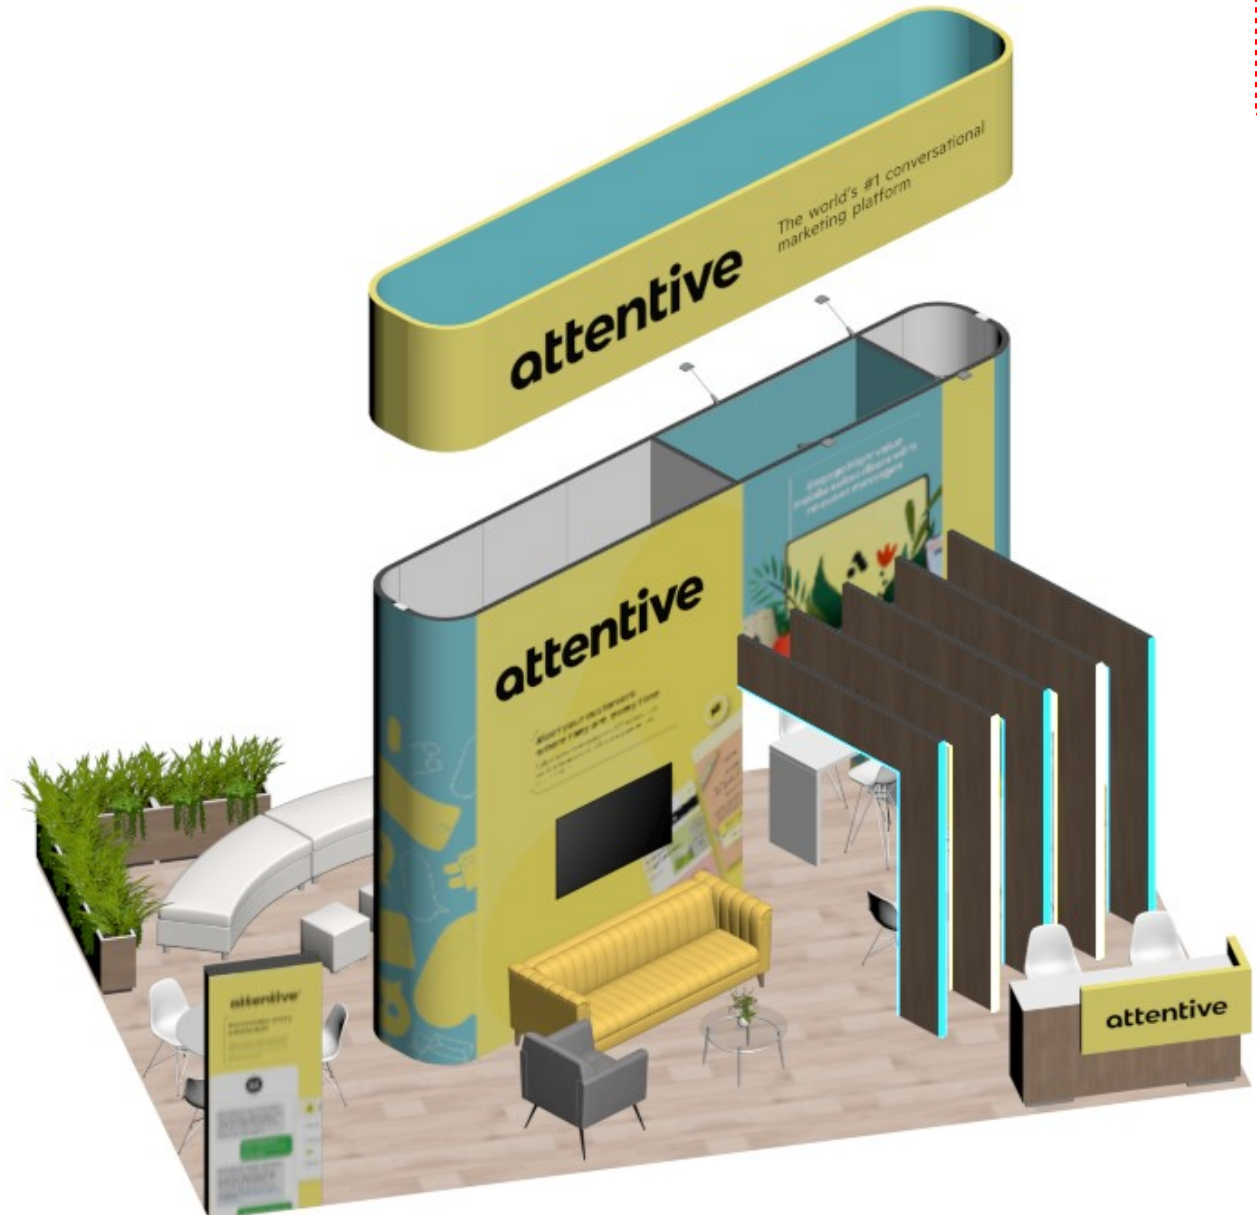

attentive

Booth Overview
 Client Name: Attentive
 Booth Size: 20X30
 Booth #:
 Show Name: ShopTalk
 Show Location: Las Vegas, Nevada
 United States
 Show Date: March 17, 2024

Version A
20'X30'

Show:
ShopTalk

Booth Overview
 Client Name: Attentive
 Booth Size: 20X30
 Booth #:
 Show Name: ShopTalk
 Show Location: Las Vegas, Nevada
 United States
 Show Date: March 17, 2024

- AFR FURNITURE**
- Niko Chair -1
 - Madison Sofa -1
 - Nexus Stool -4
 - Nexus Chair -2
 - Cylinder Café Table 42" -1
 - Continental Curved Bench -2
 - Blanc Cube Ottoman -3