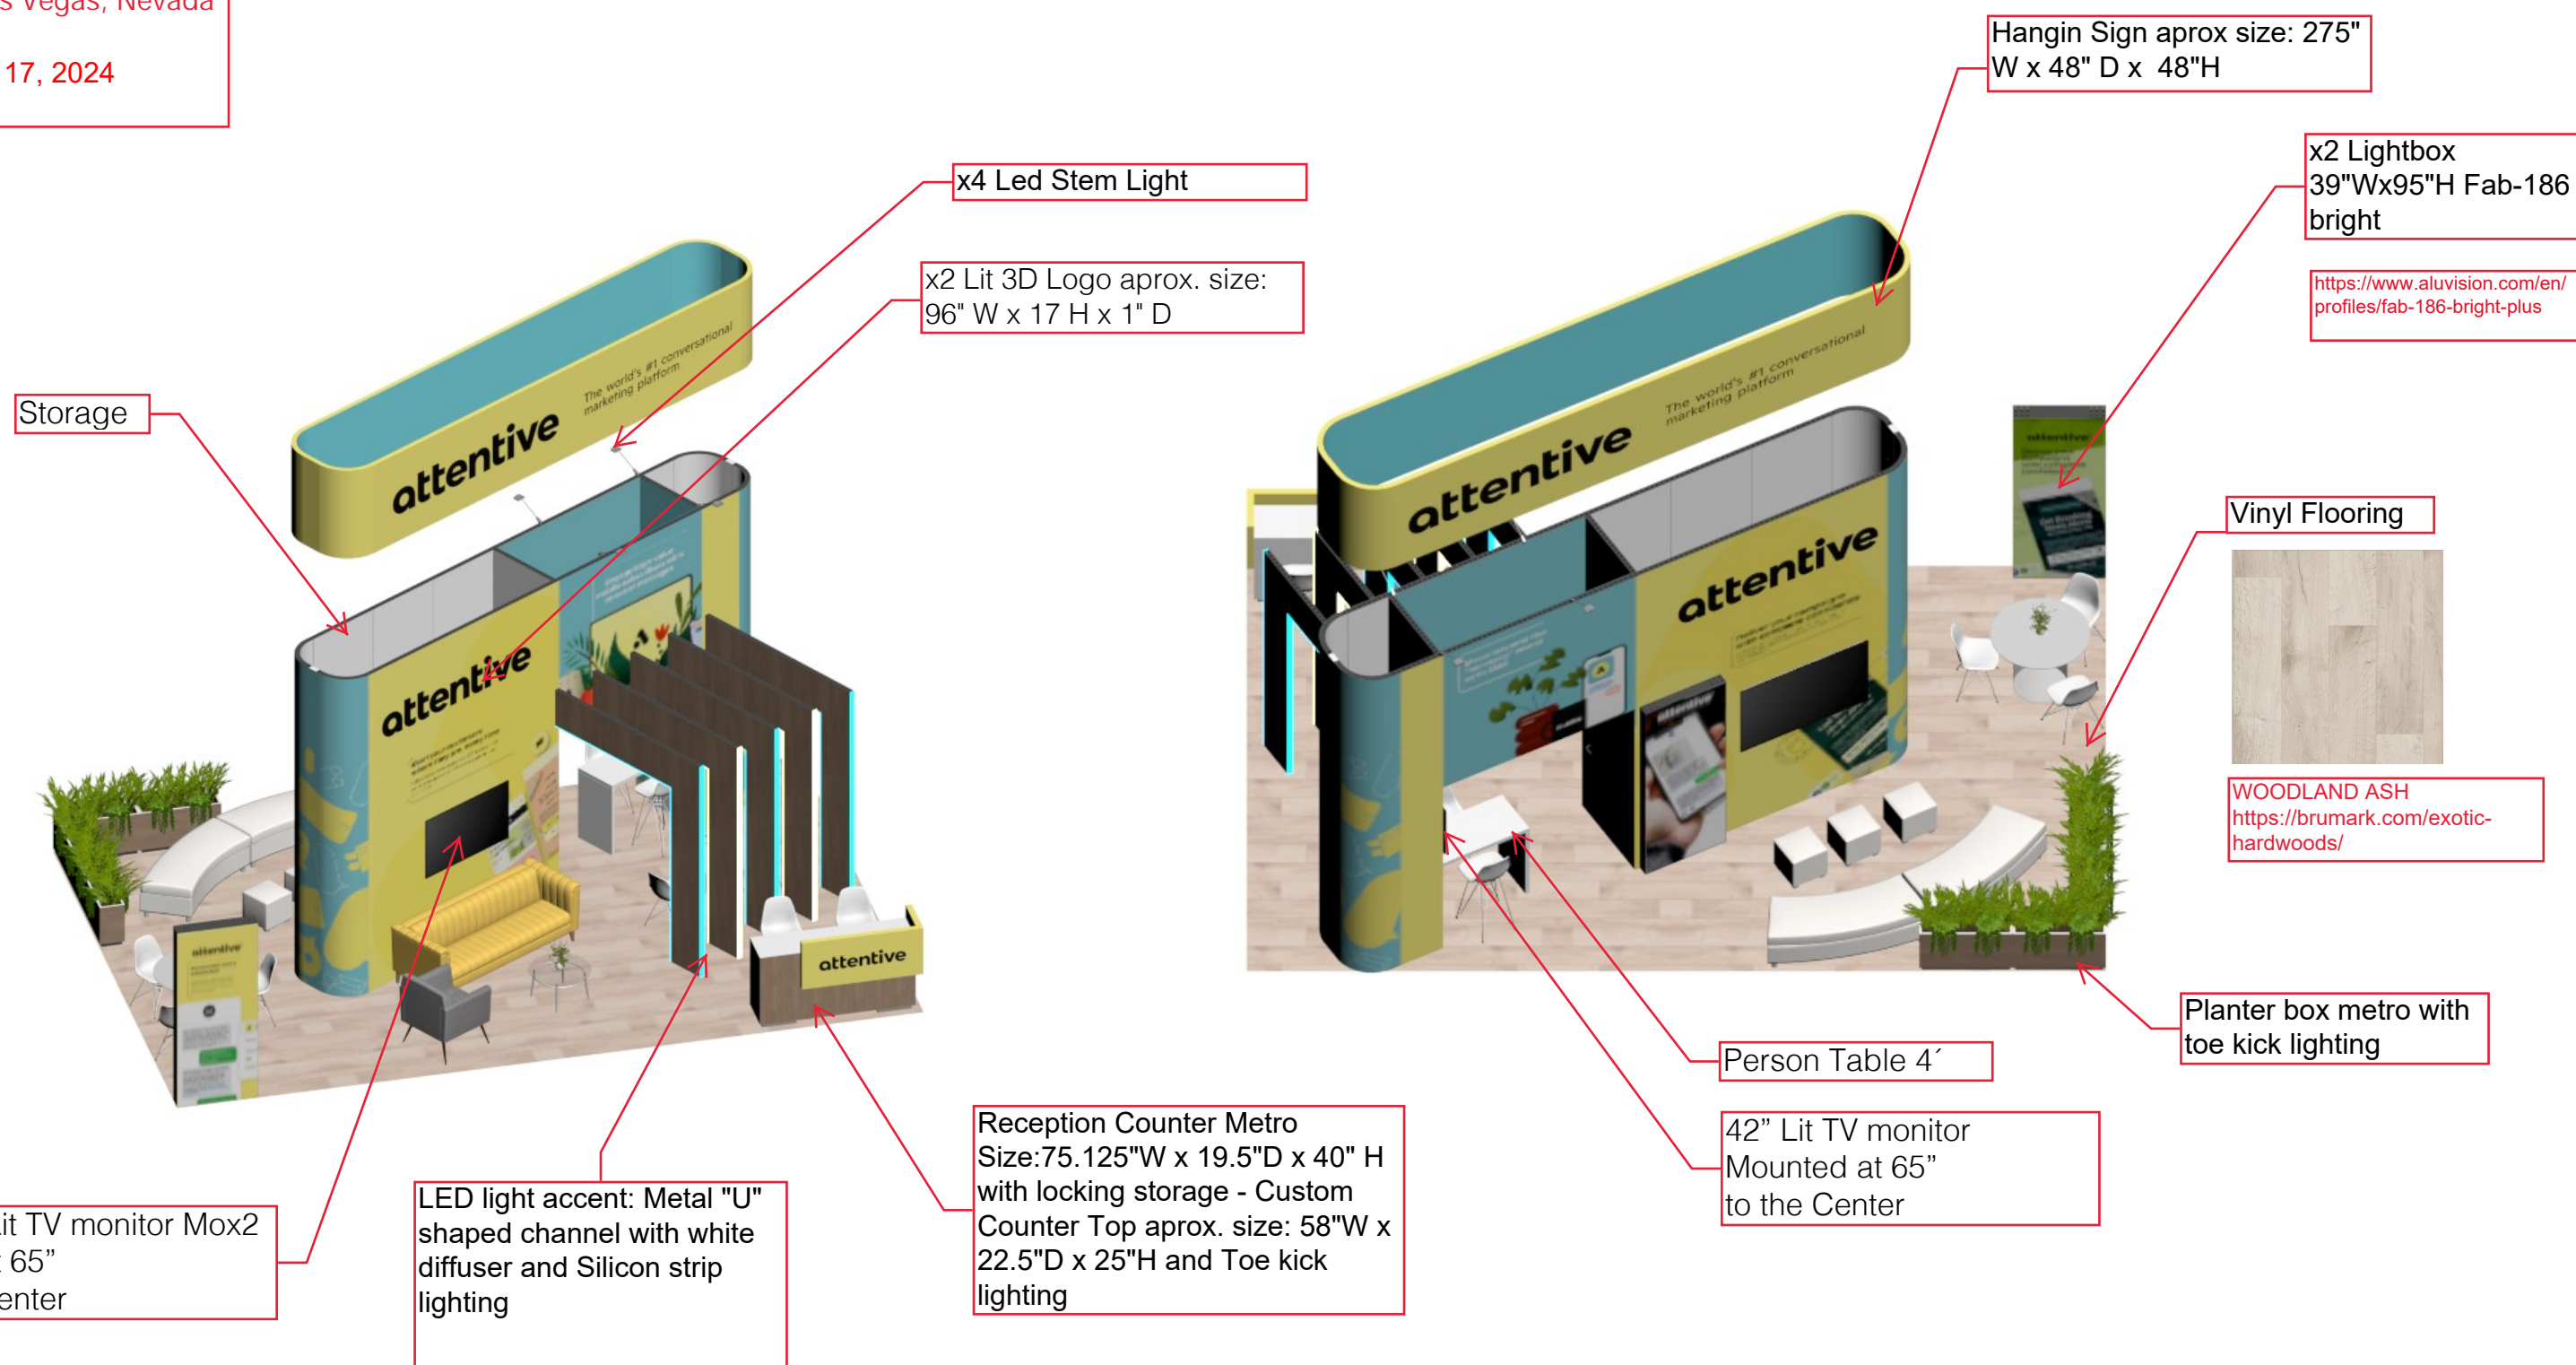

attentive

Booth Overview
 Client Name: Attentive
 Booth Size: 20X30
 Booth #:
 Show Name: ShopTalk
 Show Location: Las Vegas, Nevada
 United States
 Show Date: March 17, 2024

Version A
20'X30'

Show:
ShopTalk

Booth Overview
 Client Name: Attentive
 Booth Size: 20X30
 Booth #:
 Show Name: ShopTalk
 Show Location: Las Vegas, Nevada
 United States
 Show Date: March 17, 2024

- AFR FURNITURE**
- Niko Chair -1
 - Madison Sofa -1
 - Nexus Stool -4
 - Nexus Chair -2
 - Cylinder Café Table 42" -1
 - Continental Curved Bench -2
 - Blanc Cube Ottoman -3

Cylinder Café Table 42"
 Cylinder: 22" Round x 30"H, 17lbs; Top: 42" Round, 30lbs
 42" café table with round ABS cylinder base and acrylic top features color changing LED lighted base, operated by an LED light box with 13 selectable colors: Red, Orange, Amber, Yellow, Green, Aqua, Teal, Light Blue, Blue, Purple, Light Pink, Hot Pink, and White. Available in 30" Bar, 42" Bar, 4' Buffet, 6' Buffet, Cafe, Dining, and End.
 Qty:
 Add to Project List