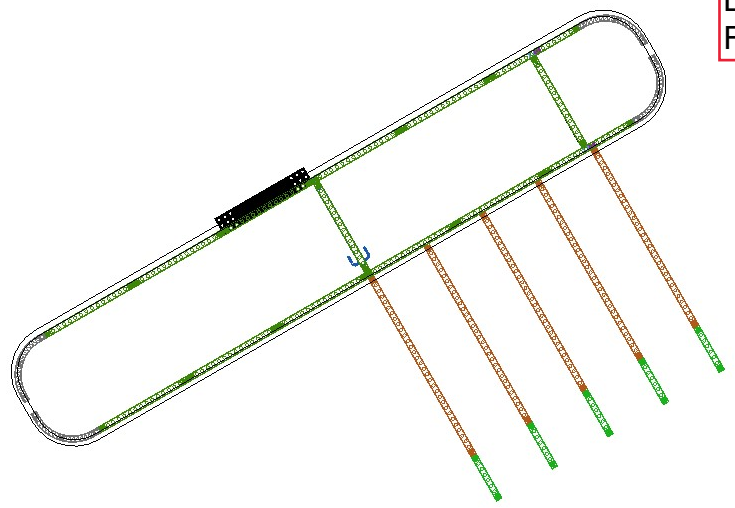

Structural Overview - Wireframe

Panel Count
39"x95" -6
39"x78" 14
19.5"x95" -7
19.5"x78" -5
19.5"x19.5" -5
39"x95" -1
Curved Panel
R1.4" x95" - 8

Sizing Subject to change Based on Client Recommendation.

Matrix Panel Color Legend

1. 39 x 95 █
   - 39 x 78 █
   - 39 x 39 █
   - 19.5 x 95 █
   - 19.5 x 78 █
   - 19.5 x 39 █
   - 19.5 x 19.5 █
   - 39x95 (Door) █
   - Custom Panel █ + Size
2. **Curved Inventory**
3. R10 █ + Length
   - R5 █ + Length
   - R1.4 █ + Length

Structural Overhead