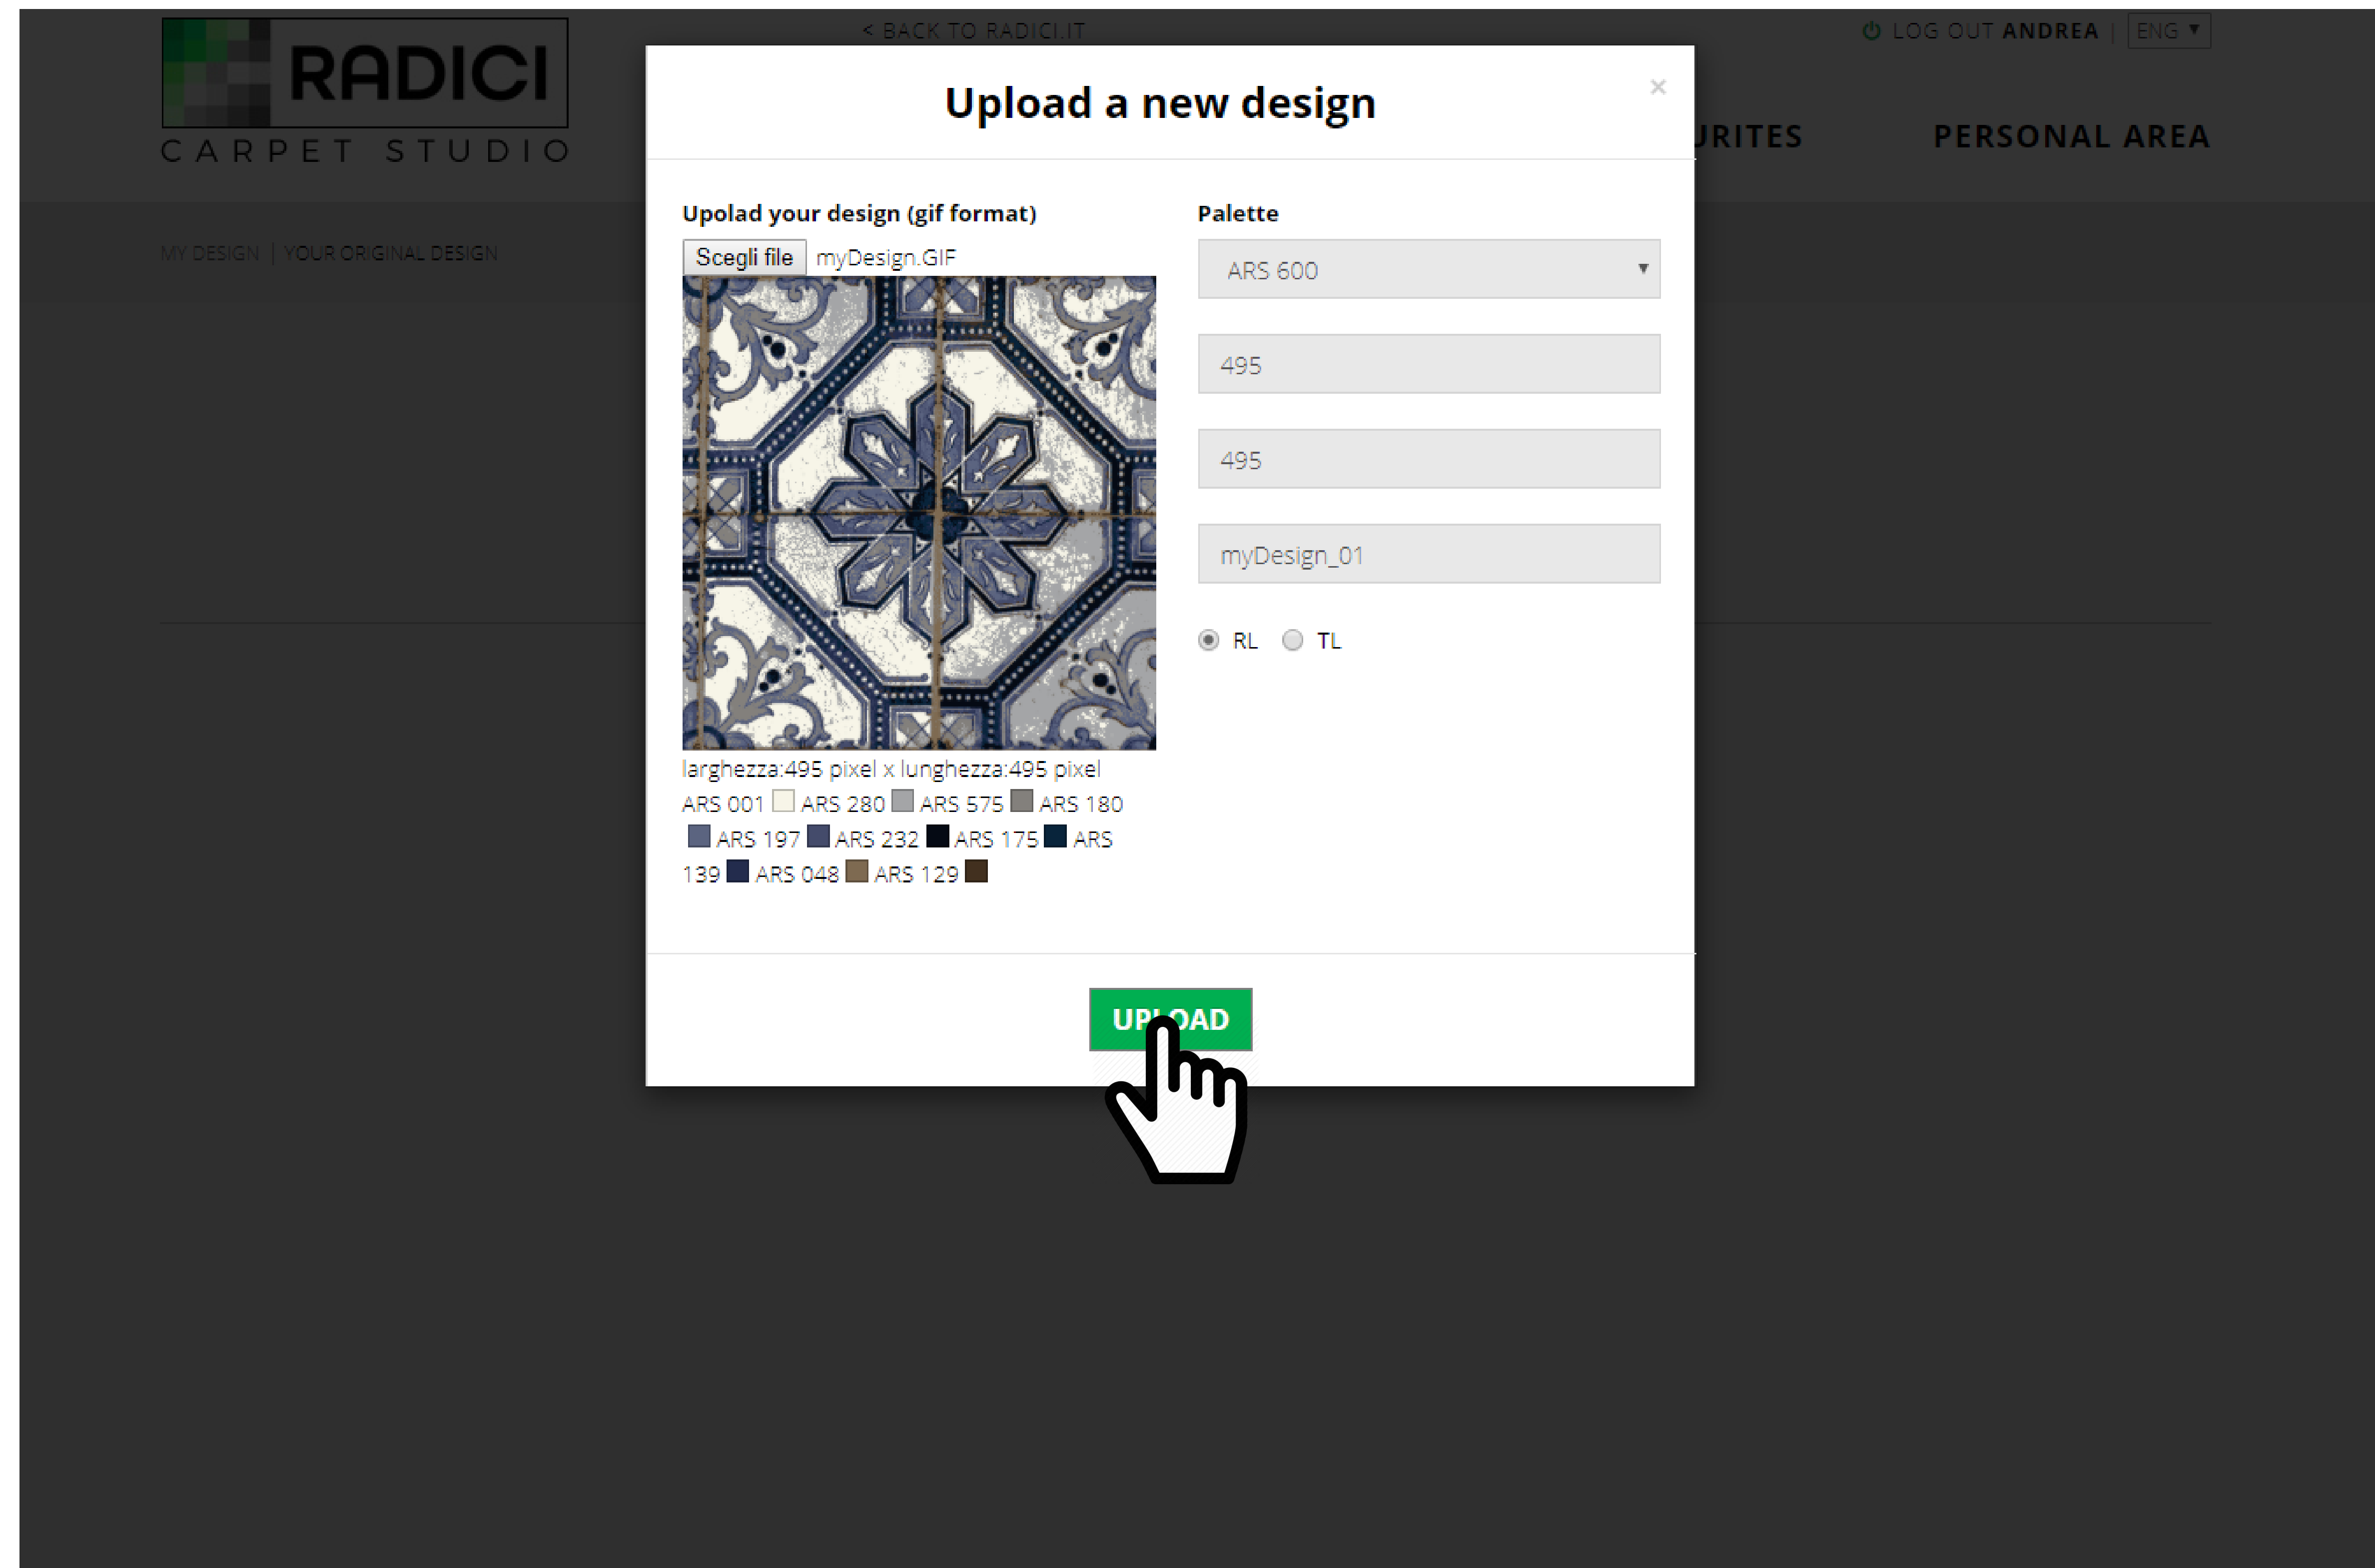

THE SYSTEM WILL IDENTIFY YOUR COLOUR WITH OUR RCS PALETTE