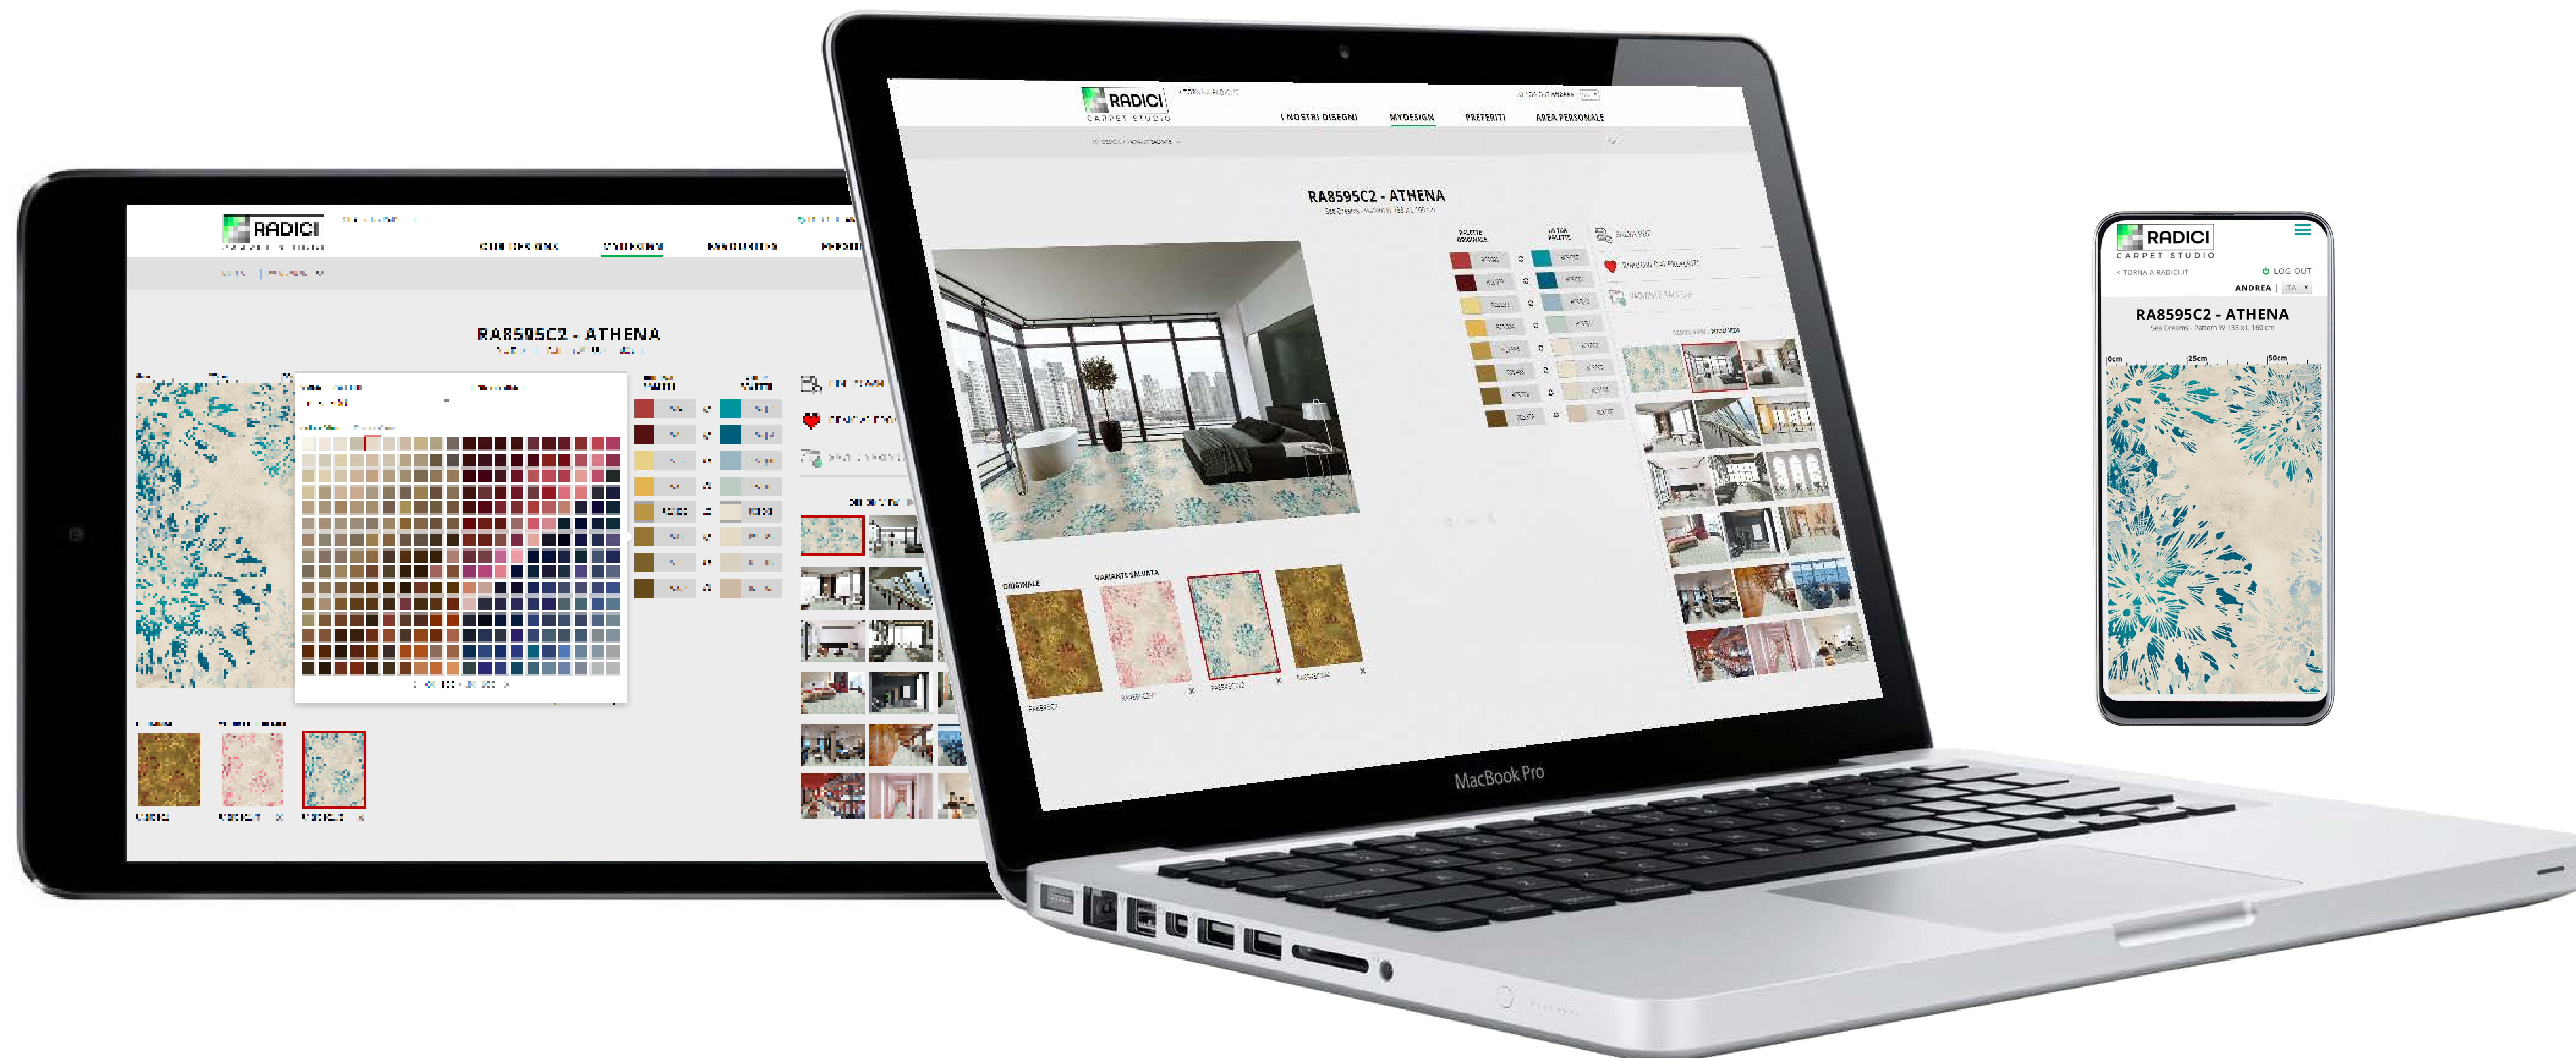

EDIT, WATCH, CREATE

WWW.RADICI-CARPETSTUDIO.IT