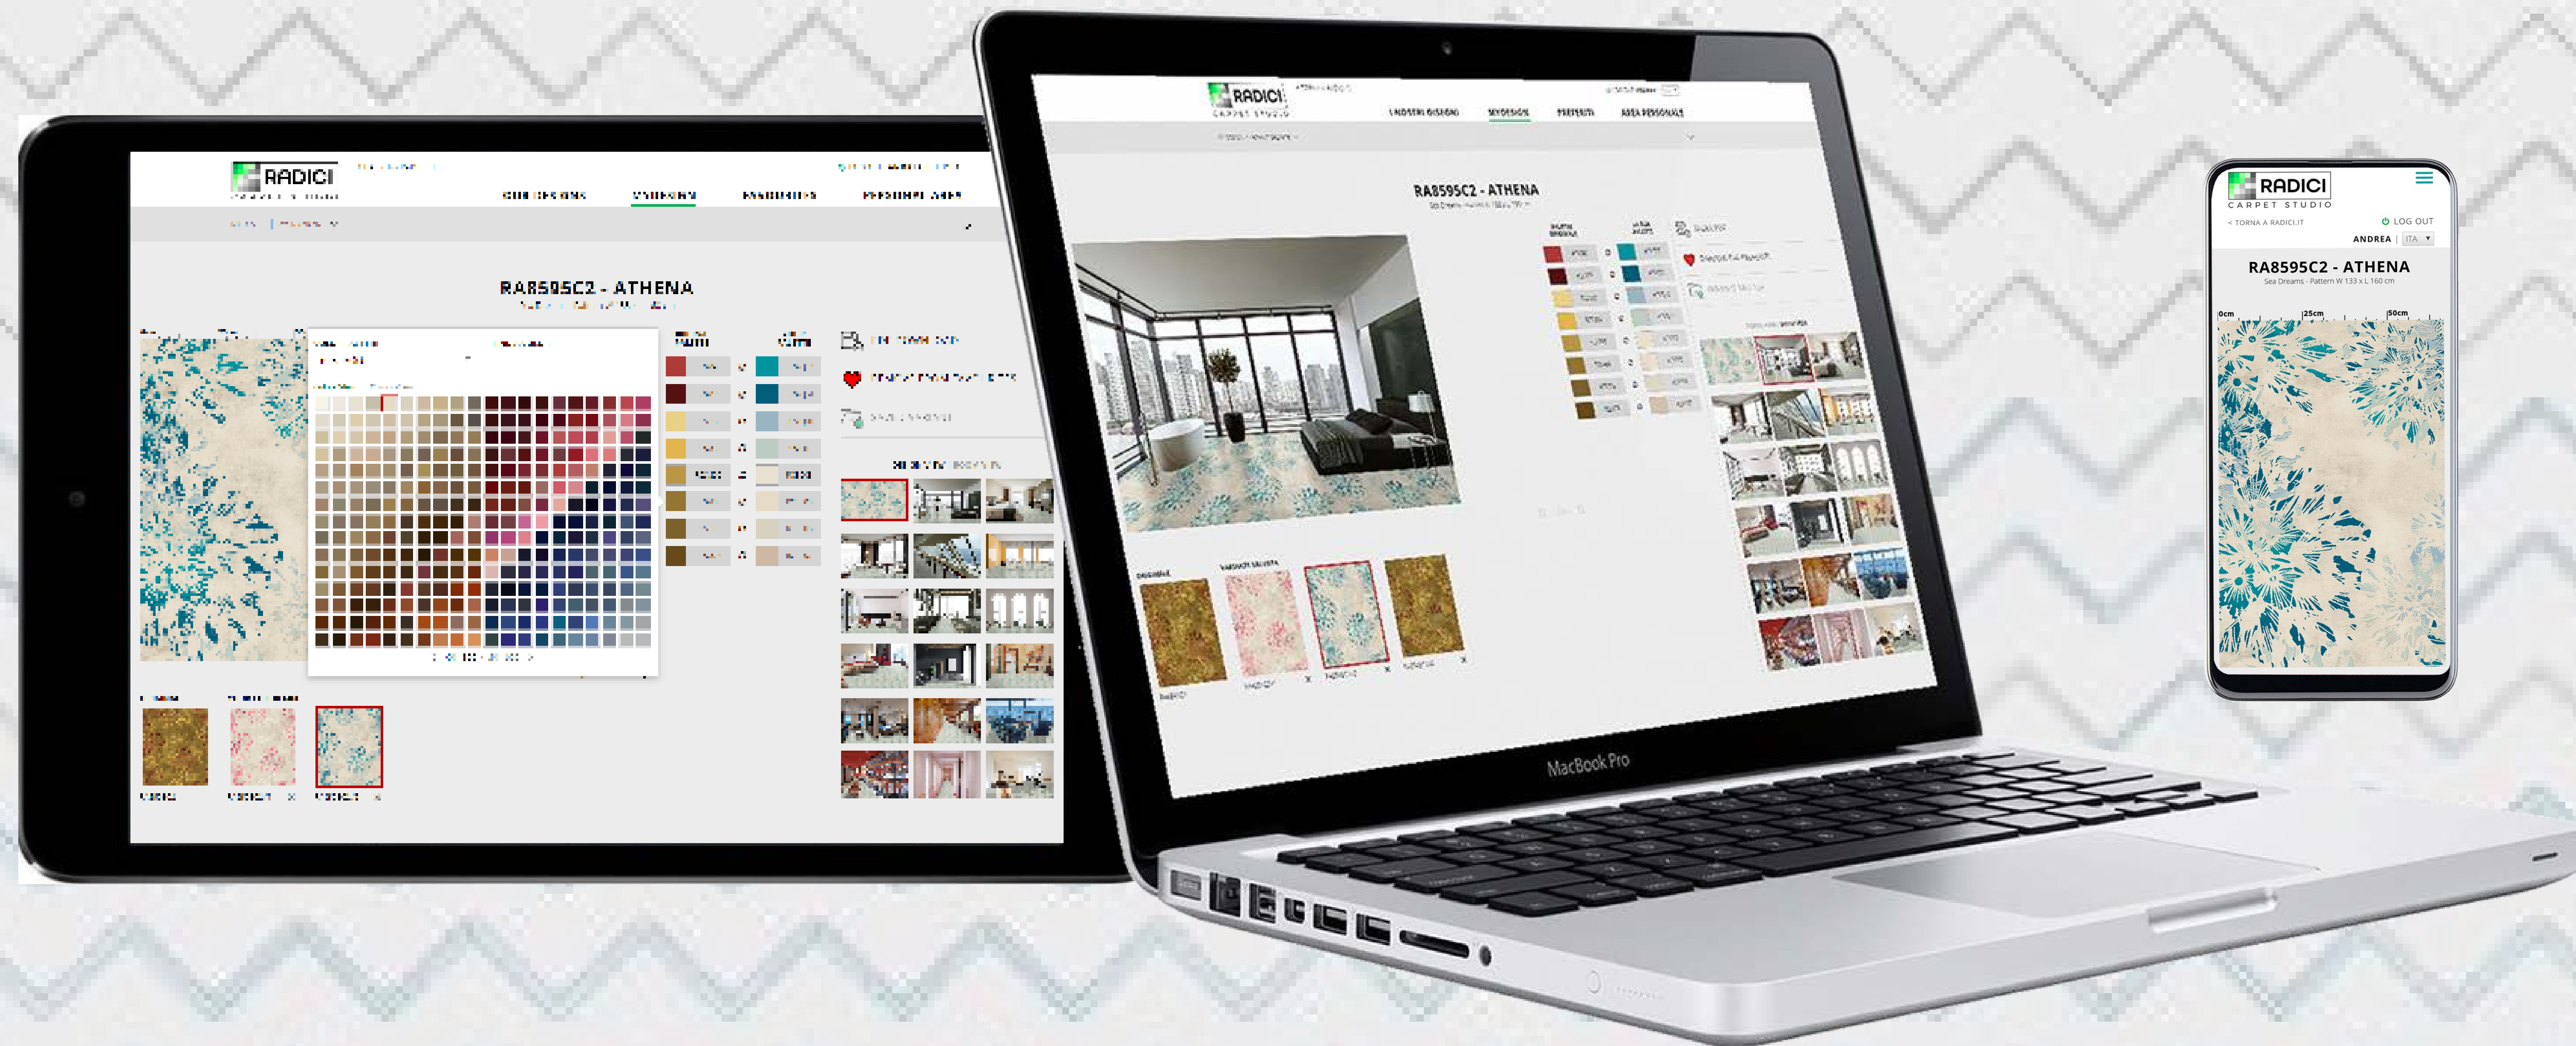

PDF DOWNLOAD  
ADD TO YOUR FAVOURITES  
SAVE COLOR VARIANT

DESIGN VIEW | ROOM VIEW

ORIGINAL YOUR COLOR MIX

RLO

**EDIT, WATCH, CREATE**

[WWW.RADICI-CARPETSTUDIO.IT](http://WWW.RADICI-CARPETSTUDIO.IT)

# RADICI

marine  
CARPET STUDIO