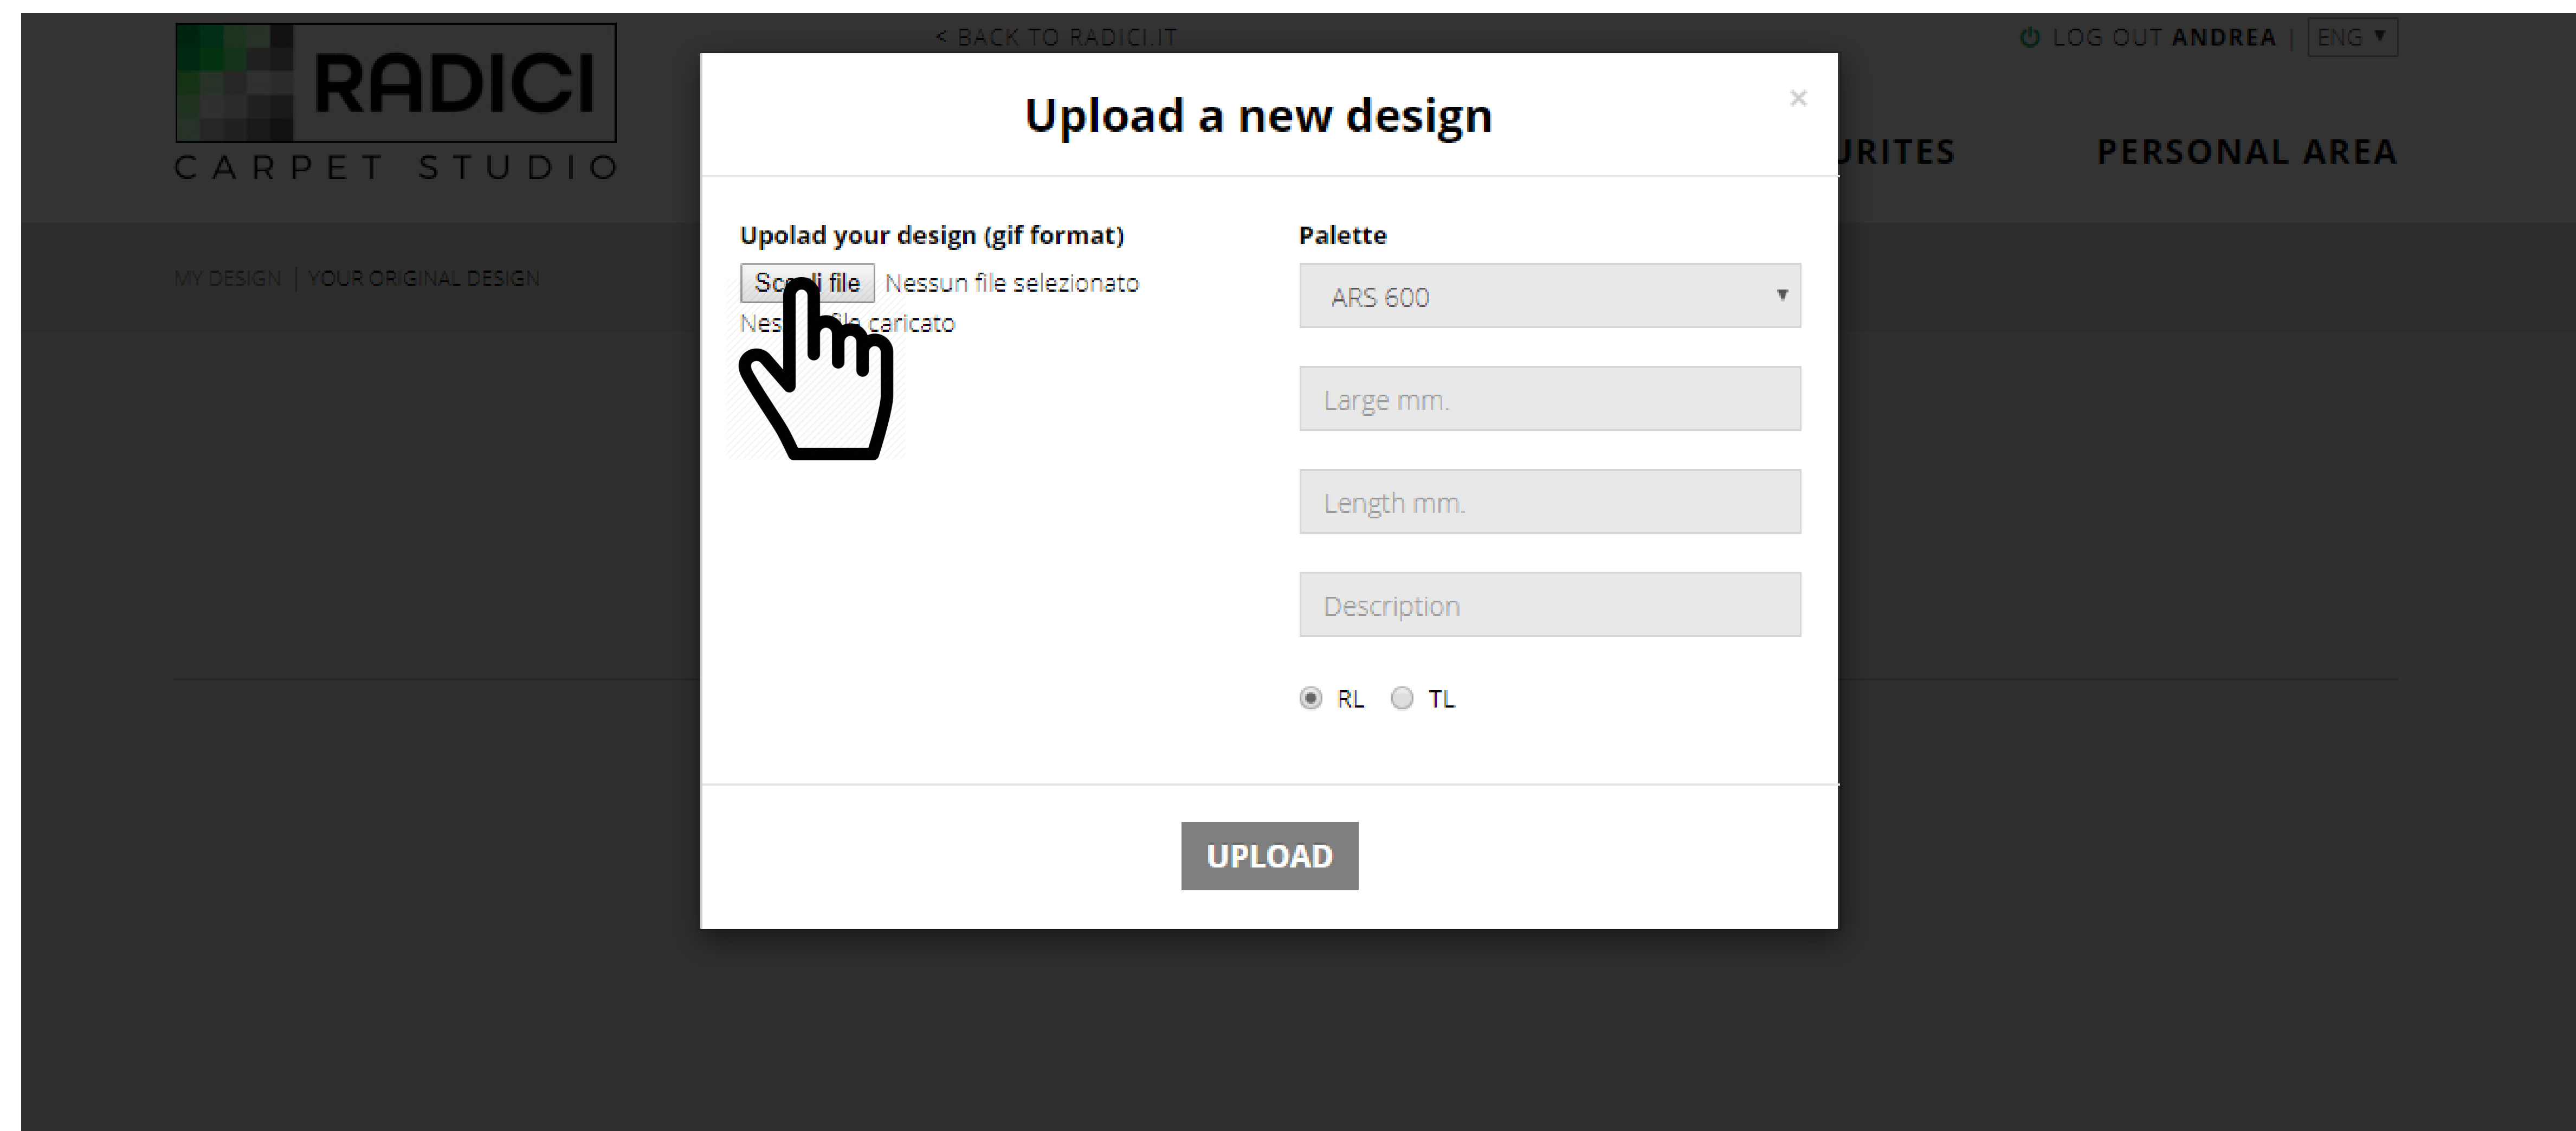

.gif FILE

MAX SIZE: 4MB & 4000 x 4000 px

1 pixel = 1 mm

IMAGE WITH A MAXIMUM 16 COLORI