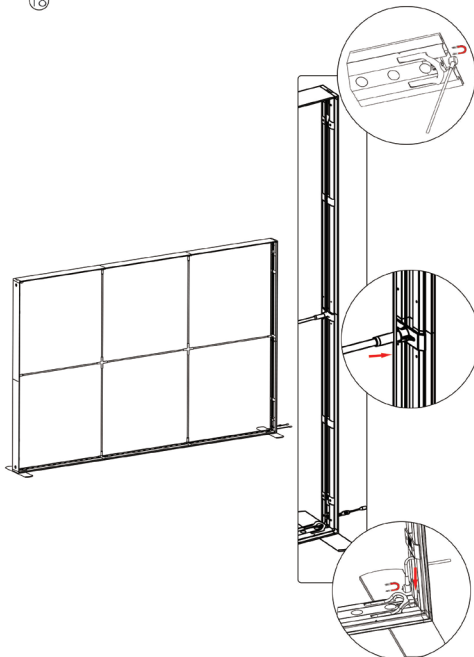

⑥

9.8 X 7.4FT. SEGO MODULAR LIGHTBOX DISPLAY

SEGO MODULAR LIGHTBOX DISPLAY
PRODUCT CODE: SEGO-300X225X12

⑦

⑨

⑧

⑩

⑪

9.8 X 7.4FT. SEGO MODULAR LIGHTBOX DISPLAY

SEGO MODULAR LIGHTBOX DISPLAY
PRODUCT CODE: SEGO-300X225X12

12

13

14

15

9.8 X 7.4FT. SEGO MODULAR LIGHTBOX DISPLAY

SEGO MODULAR LIGHTBOX DISPLAY
PRODUCT CODE: SEGO-300X225X12

16

17

18

19

9.8 X 7.4FT. SEGO MODULAR LIGHTBOX DISPLAY

SEGO MODULAR LIGHTBOX DISPLAY
PRODUCT CODE: SEGO-300X225X12

SEGO 3 section

SEGO
Mobile Light Box

sego.com

Part list for 3 section

- | | | | |
|--|---|--|---|
| 
① Horizontal Profile L x 2 | 
② Horizontal Profile R x 2 | 
③ Horizontal Profile M x 2 | 
④ Vertical Profile Top x 2 |
| 
⑤ Vertical Profile Bottom x 2 | 
⑥ Mid Pole 1 end x 6 | 
⑦ Mid Pole with 2 cross x 1 | 
⑧ S-Cable x 1 |
| 
⑨ S-Cable 2.6m x 1 | 
Transformer x 2 | 
⑩ LED Extension Connector x 4 | 
⑪ Foot x 2 |
| 
Bag x 2 | | | |