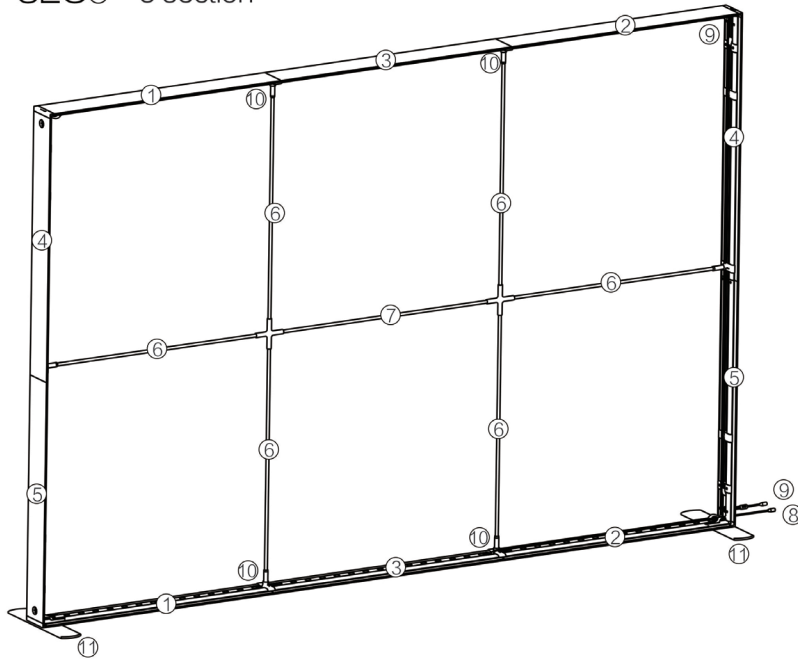

9.8 X 7.4FT. SEGO MODULAR LIGHTBOX DISPLAY

SEGO MODULAR LIGHTBOX DISPLAY
PRODUCT CODE: SEGO-300X225X12

12

13

14

15

9.8 X 7.4FT. SEGO MODULAR LIGHTBOX DISPLAY

SEGO MODULAR LIGHTBOX DISPLAY
PRODUCT CODE: SEGO-300X225X12

16

17

18

19

9.8 X 7.4FT. SEGO MODULAR LIGHTBOX DISPLAY

SEGO MODULAR LIGHTBOX DISPLAY
PRODUCT CODE: SEGO-300X225X12

SEGO 3 section

SEGO
Mobile Light Box

sego.com

Part list for 3 section

- | | | | |
|--|---|--|---|
| 
① Horizontal Profile L x 2 | 
② Horizontal Profile R x 2 | 
③ Horizontal Profile M x 2 | 
④ Vertical Profile Top x 2 |
| 
⑤ Vertical Profile Bottom x 2 | 
⑥ Mid Pole 1 end x 6 | 
⑦ Mid Pole with 2 cross x 1 | 
⑧ S-Cable x 1 |
| 
⑨ S-Cable 2.6m x 1 | 
Transformer x 2 | 
⑩ LED Extension Connector x 4 | 
⑪ Foot x 2 |
| 
Bag x 2 | | | |