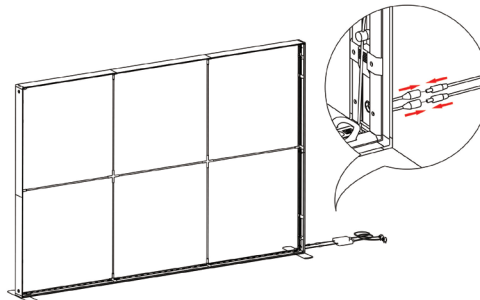

9.8 X 7.4FT. SEGO MODULAR LIGHTBOX DISPLAY

SEGO MODULAR LIGHTBOX DISPLAY
PRODUCT CODE: SEGO-300X225X12

12

13

14

15

9.8 X 7.4FT. SEGO MODULAR LIGHTBOX DISPLAY

SEGO MODULAR LIGHTBOX DISPLAY
PRODUCT CODE: SEGO-300X225X12

16

17

18

19

9.8 X 7.4FT. SEGO MODULAR LIGHTBOX DISPLAY

SEGO MODULAR LIGHTBOX DISPLAY
PRODUCT CODE: SEGO-300X225X12

SEGO 3 section

SEGO
Mobile Light Box

sego.com

Part list for 3 section

- | | | | |
|--|---|--|---|
| 
① Horizontal Profile L x 2 | 
② Horizontal Profile R x 2 | 
③ Horizontal Profile M x 2 | 
④ Vertical Profile Top x 2 |
| 
⑤ Vertical Profile Bottom x 2 | 
⑥ Mid Pole 1 end x 6 | 
⑦ Mid Pole with 2 cross x 1 | 
⑧ S-Cable x 1 |
| 
⑨ S-Cable 2.6m x 1 | 
Transformer x 2 | 
⑩ LED Extension Connector x 4 | 
⑪ Foot x 2 |
| 
Bag x 2 | | | |