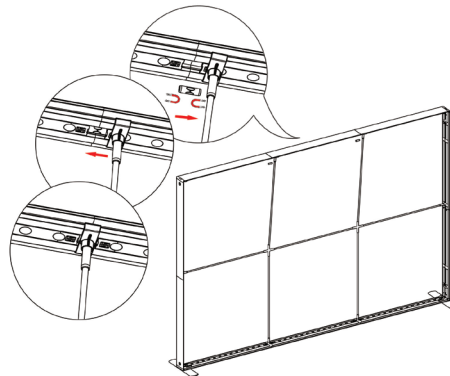

9.8 X 7.4FT. SEGO MODULAR LIGHTBOX DISPLAY

SEGO MODULAR LIGHTBOX DISPLAY
PRODUCT CODE: SEGO-300X225X12

12

13

14

15

9.8 X 7.4FT. SEGO MODULAR LIGHTBOX DISPLAY

SEGO MODULAR LIGHTBOX DISPLAY
PRODUCT CODE: SEGO-300X225X12

16

17

18

19

9.8 X 7.4FT. SEGO MODULAR LIGHTBOX DISPLAY

SEGO MODULAR LIGHTBOX DISPLAY
PRODUCT CODE: SEGO-300X225X12

SEGO 3 section

SEGO
Mobile Light Box

sego.com

Part list for 3 section

- | | | | |
|--|---|--|---|
| 
① Horizontal Profile L x 2 | 
② Horizontal Profile R x 2 | 
③ Horizontal Profile M x 2 | 
④ Vertical Profile Top x 2 |
| 
⑤ Vertical Profile Bottom x 2 | 
⑥ Mid Pole 1 end x 6 | 
⑦ Mid Pole with 2 cross x 1 | 
⑧ S-Cable x 1 |
| 
⑨ S-Cable 2.6m x 1 | 
Transformer x 2 | 
⑩ LED Extension Connector x 4 | 
⑪ Foot x 2 |
| 
Bag x 2 | | | |