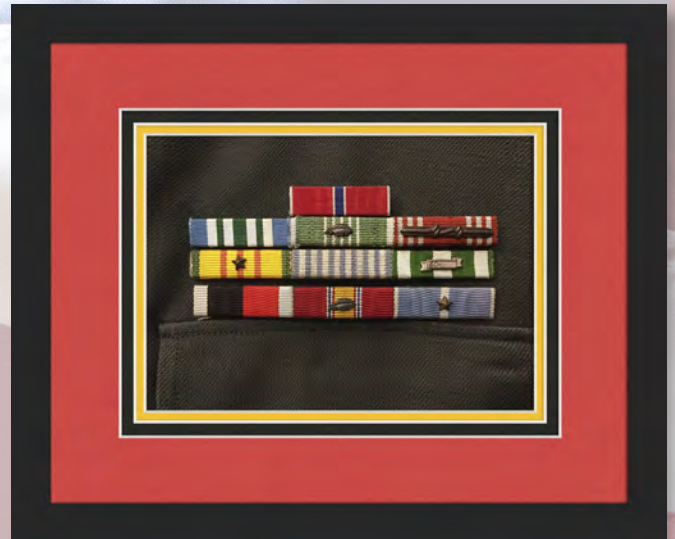

OFFICIAL MILITARY  
COLOR GUIDE

Crescent<sup>®</sup>

HONOR OUR MILITARY  
**TRUE COLORS**  
Because close isn't good enough!

Matboard Matches of  
United States Military Colors

# U.S. ARMY

U.S. Army	 Jet Black 9848 <b>89848</b>	 Golden 9894 <b>89894</b>	 White Glove 9500 <b>89500</b>	 Nightfall 9635 <b>89635</b>	Available in SUEDE  5506 <b>85506</b> 5509
Adjutant Generals	 Deep Blue 9889 <b>89889</b>	 All American Red 9837 <b>89837</b>	Available in SUEDE  5502 <b>85502</b> 5510 <b>85510</b>		
Armor	 Golden 9894 <b>89894</b>	Available in SUEDE  5509			
Artillery	 All American Red 9837 <b>89837</b>	Available in SUEDE  5510 <b>85510</b>			
Aviation	 Pharaoh 9554 <b>89554</b>	 Curry 9519	Available in SUEDE  5638 <b>85638</b> 5509		
Chaplain Corps	 Jet Black 9848 <b>89848</b>	Available in SUEDE  5506 <b>85506</b>			
Chemical Corps	 Ink Spot 9627	 Summer 9518 <b>89518</b>	Available in SUEDE  5638 <b>85638</b> 5509		
Civil Affairs	 Purple Iris 9879	 White Glove 9500 <b>89500</b>	Available in SUEDE  5636 <b>85636</b> 5633 <b>85633</b>		
Corps of Engineers	 Stop 9577	 White Glove 9500 <b>89500</b>	Available in SUEDE  5633 <b>85633</b>		
Finance Corps	 Tempest 9556	 Oleo 9522	Available in SUEDE  5511		
Infantry	 Inlet 9549	 White Glove 9500 <b>89500</b>	Available in SUEDE  5633 <b>85633</b>		

The recommended colors in this guide capture the exact color essence of the branch of service denoted. However, due to color shade differences in memorabilia there may be variation between the recommended colors and actual artwork to be framed.

## U.S. MARINES

U.S. Marine Corps	 Blue Night 9830 <b>89830</b>	 All American Red 9837 <b>89837</b>	 Silver Star 9870 <b>89870</b>	 Gold Rush 9521 <b>89521</b>	Available in <b>SUEDE</b>  5502 <b>85502</b> 5510 <b>85510</b>
-------------------	--	--	---	--	--