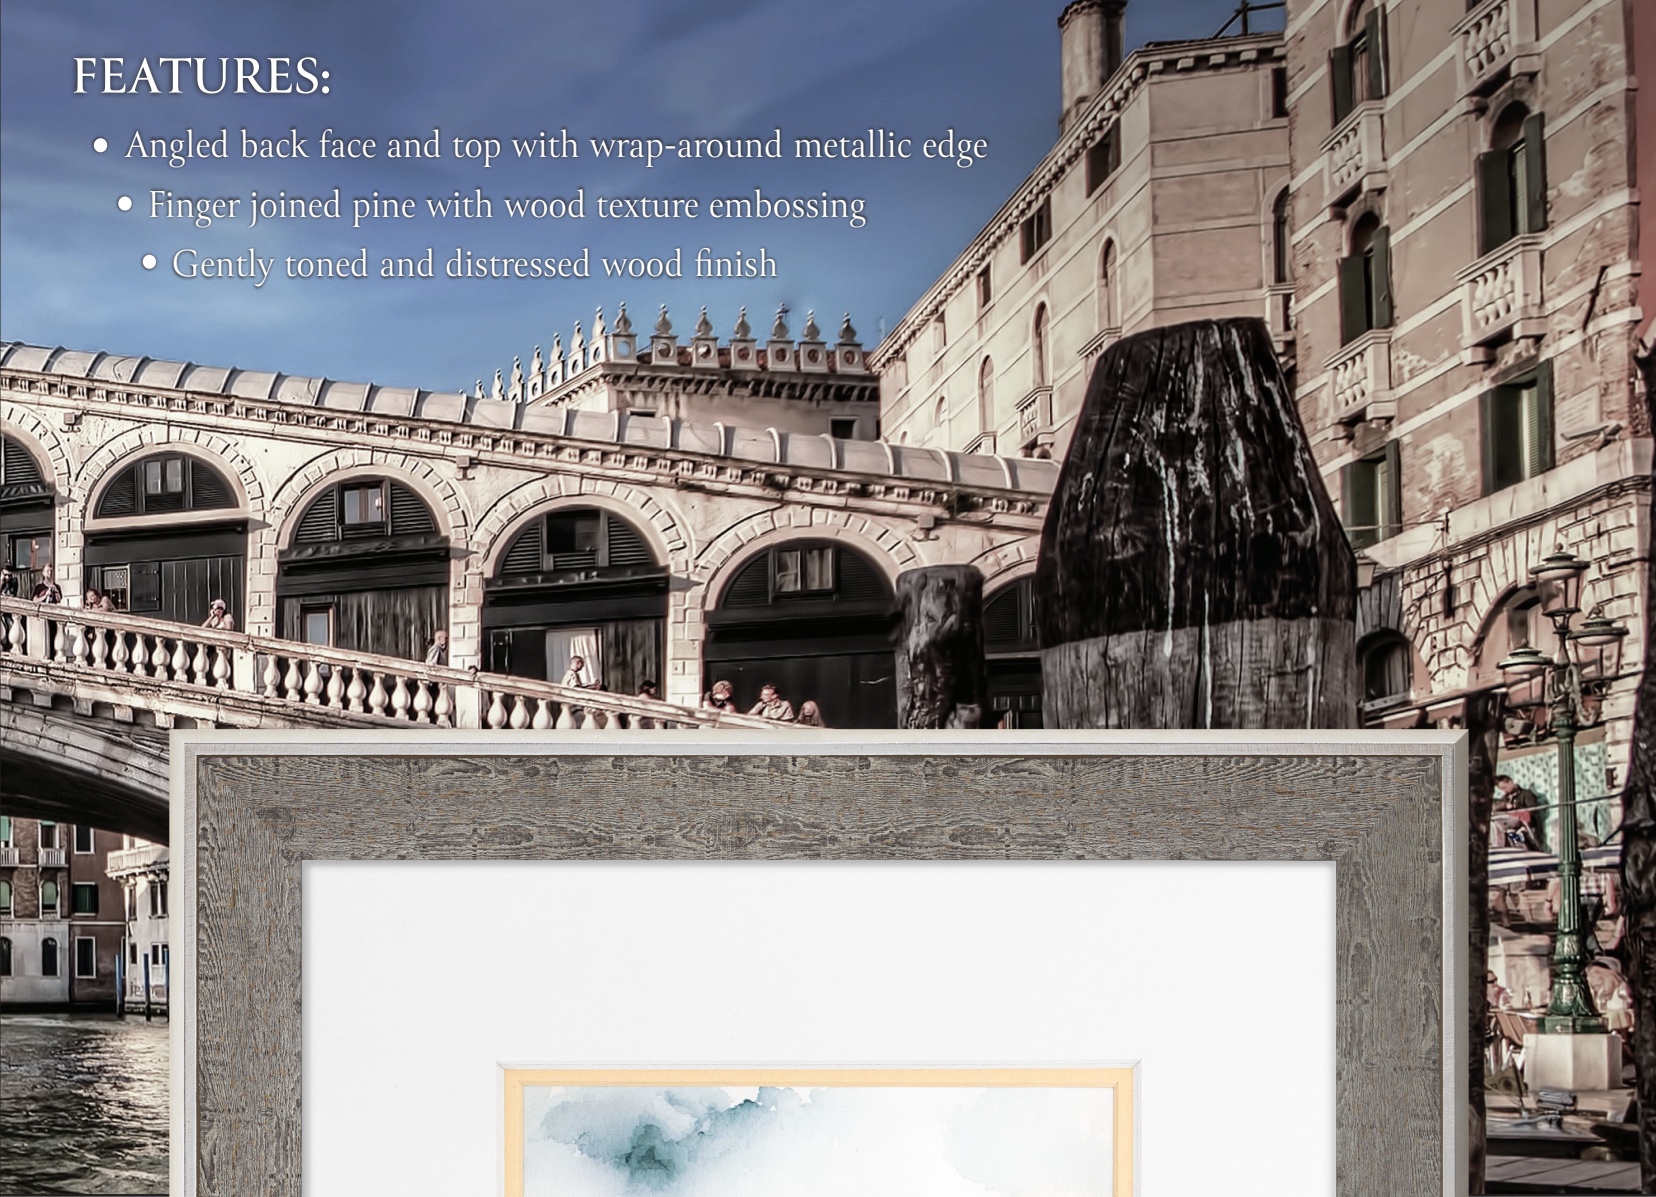

# RIALTO

Drawing inspiration from Venice's iconic Rialto Bridge, this moulding embodies the charm of the Grand Canal. Rialto harmoniously blends the water-weathered elegance and the distinctive fusion of wood and metal found in Venetian piers, bricolos, and gondolas, encapsulating the essence of this timeless city.

## FEATURES:

- Angled back face and top with wrap-around metallic edge
- Finger joined pine with wood texture embossing
- Gently toned and distressed wood finish

Left page: 17809 Cedar | Above: 17803 Pelican