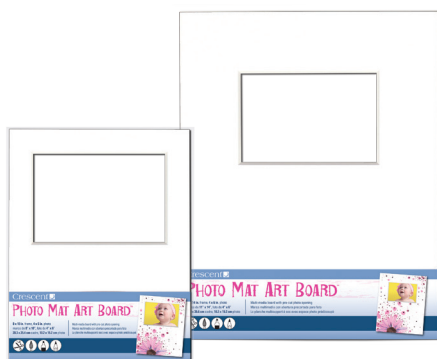

# PHOTO MAT ART BOARD™

MULTI-MEDIA BOARD WITH PRE-CUT PHOTO OPENING

**Extra Heavyweight Art Board**

**Frame-Ready Sizes**

**Great for Mixed Media and Collage**

# PHOTO MAT ART BOARD™

Cherish those precious moments with a frame-ready Photo Mat Art Board. Simply attach the photograph to the back, then paint, collage, or draw to embellish it. It's quick, easy, inexpensive and your photo will look amazing. Perfect for framing or to give as a gift. It's your moment - embellish it.

Retail friendly packaging

8" x 10"

11" x 14"

Buy more and save with uncollated bulk packs

8" x 10" Bulk Pack  
11" x 14" Bulk Pack

Point of purchase stands

Item #	UPC	Size	Opening Size	Product Color	Sheets Per Pack	Packs Per Carton
12-100	093924190117	8" x 10"	4" x 6"	White	1	15/CTN
12-101	093924190124	11" x 14"	4" x 6"	White	1	15/CTN
12-102	093924190131	8" x 10"	4" x 6"	White	15 pack	1/CTN
12-103	093924190148	11" x 14"	4" x 6"	White	15 pack	1/CTN
Item #	Description			Units	Total Units	
12-104	Counter Display Photo Mat 8" x 10"			15	15	
12-105	Counter Display Photo Mat 8" x 10" & 11" x 14"			15 Units of Each Size	30	