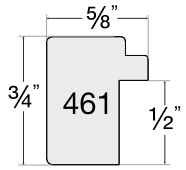

Minis

5 PROFILES

46101
Antique
Gold Leaf