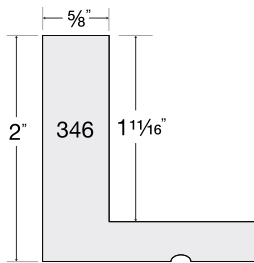

Bristol

1 PROFILE

34604
Black