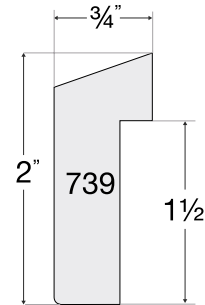

Metropolitan

1 PROFILE

73902
Antique Silver