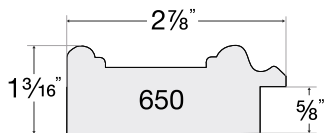

65041
Black/Gold