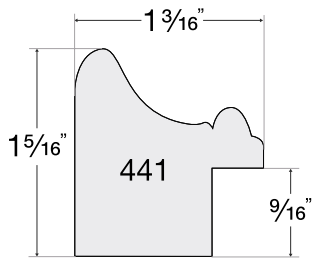

44141
Black/Gold
Leaf