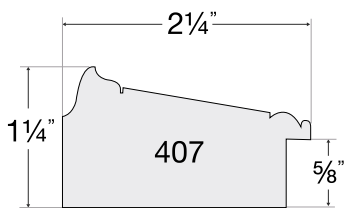

Framed with Ardesia - 40507 Zinc

40704
Cast Iron