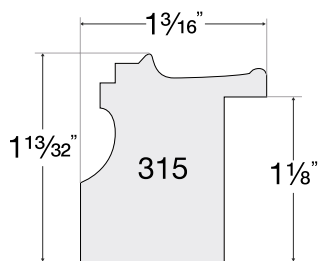

Restorations

2 PROFILES

31504
Matte Black