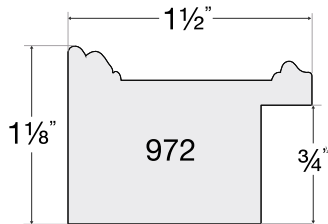

97201
Antique Gold