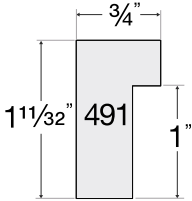

Concrete

3 PROFILES

49113
Light Grey

49115
Rust

49123
Dark Grey