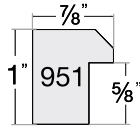

Framed with Shoreline - 68306 Scoop Ivory

Silhouettes

5 PROFILES

95004
Black

95104
Black

95604
Black

96604
Black

96904
Black