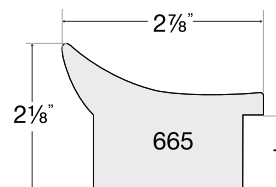

66504
Black