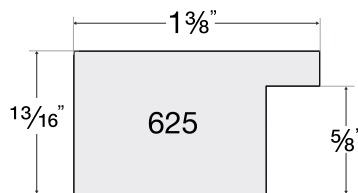

62504
Antique Black