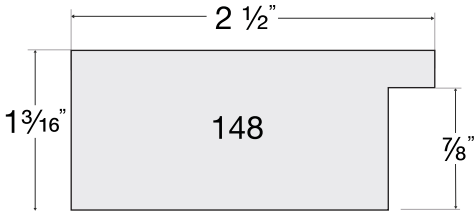

Castile *(continued)*