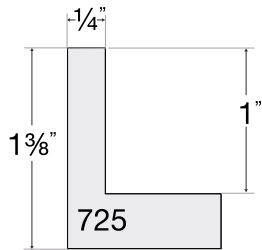

Metropolitan Floaters

3 PROFILES

72501
Antique
Gold Leaf