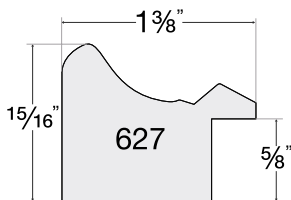

62703
Cocoa Brown