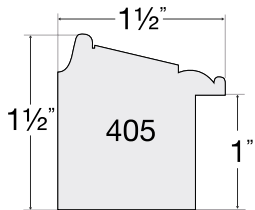

Ardesia

3 PROFILES

40507
Zinc