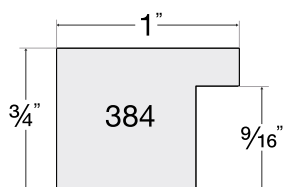

38409
Espresso Brown