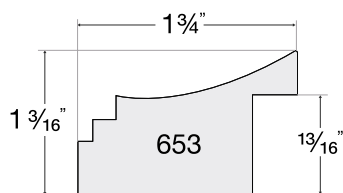

65301
Sterling Silver