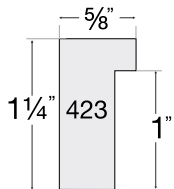

American Hardwood

3 PROFILES

42331
Natural
Maple