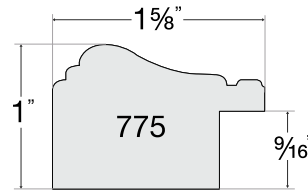

77515
Walnut