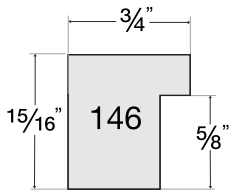

Canyon

1 PROFILE

3996
Ivory

Framed with Canyon - 3996 Ivory

New

Castile

3 PROFILES

14603
Forged Pewter