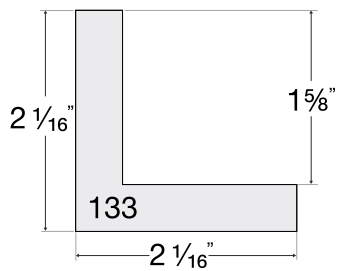

13303
Wall Grey