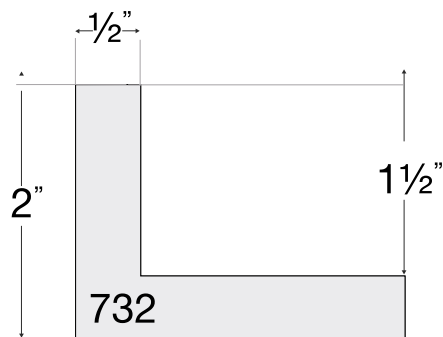

73201
Antique Gold Leaf