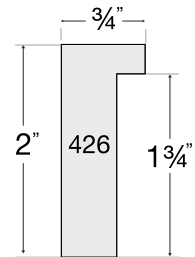

42631
Natural
Maple