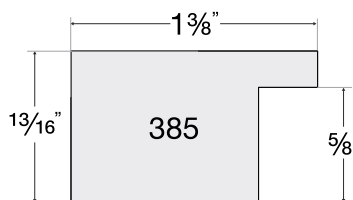

38509
Espresso Brown