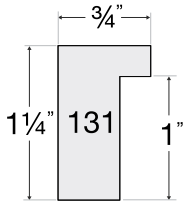

29516
White Wash

29529
Cedar

29575
Hazelnut

Wall

3 PROFILES

13103
Wall Grey

13104
Wall Black

13107
Wall White