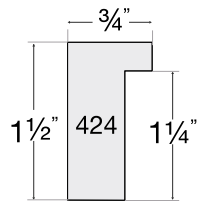

American Hardwood

3 PROFILES

42331
Natural
Maple

42332
White
Wash
Maple

42414
Black
Ash

42431
Natural
Maple

42432
White
Wash
Maple

42631
Natural
Maple