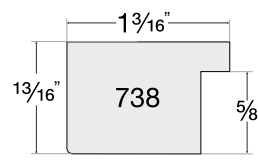

73804
Antique
Black