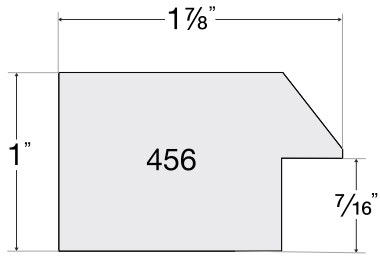

Provence *(continued)*

45604
Charred Black