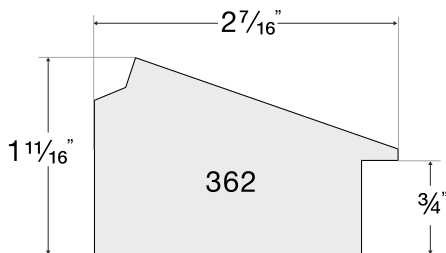

Salon

1 PROFILE

36204
Antique Black

Shabby Chic

1 PROFILE