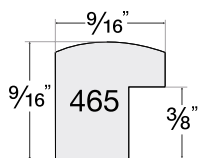

46501
Gold Leaf