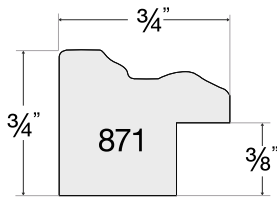

Alfresco

3 PROFILES

87101
Gold Leaf