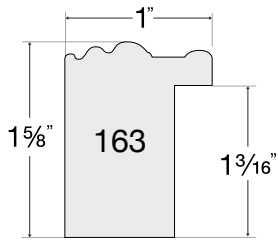

Framed with Provence - 45307 Cottage White

45704
Charred Black

45707
Cottage White

45709
Weathered Brown

Renaissance

2 PROFILES

16344
Black

16391
Walnut