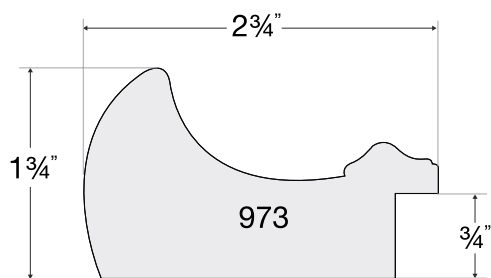

Palladio Color *(continued)*

97301
Antique Gold