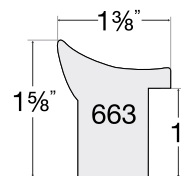

66304
Black