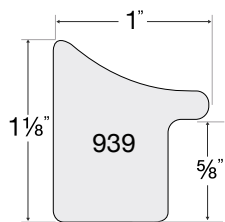

93909
Carbon