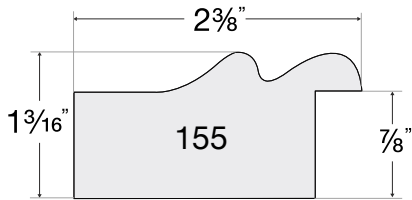

Liberty

1 PROFILE

15501
Black & Gold