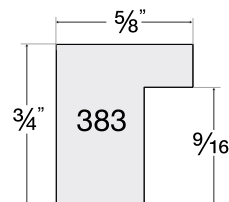

38109
Espresso Brown