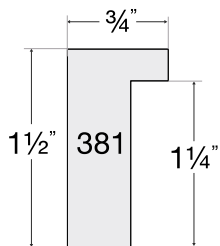

38109
Espresso Brown