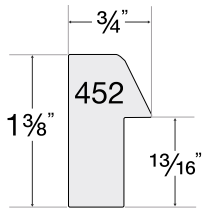

Provence

5 PROFILES

45204
Charred
Black