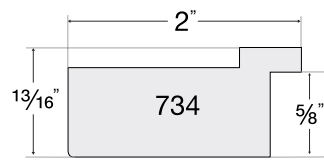

73404
Antique Black