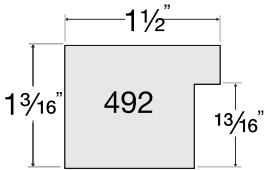

49213
Light Grey

49215
Rust

49223
Dark Grey