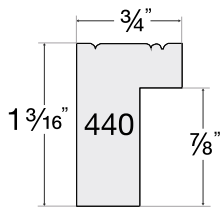

Palladio Carved

3 PROFILES

44041
Black/Gold
Leaf