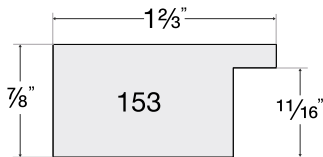

Modern Rustics

1 PROFILE

15303
Pewter