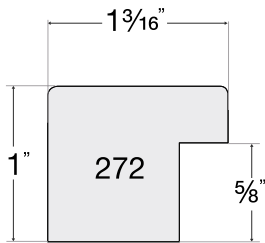

Forged Metals

2 PROFILES

27215
Champagne