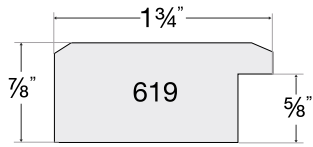

Palladio

7 PROFILES

61903
Cocoa Brown