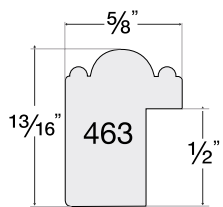

46307
Oxidized
Gold