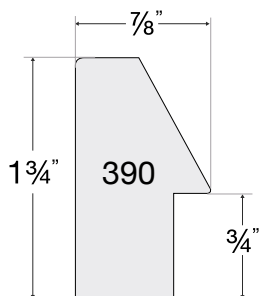

Canyon

1 PROFILE

3996
Ivory

Framed with Canyon - 3996 Ivory

New

Castile

3 PROFILES

14603
Forged Pewter