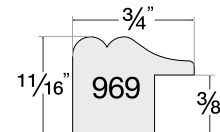

Framed with Shoreline - 68306 Scoop Ivory

Silhouettes

5 PROFILES

95004
Black

95104
Black

95604
Black

96604
Black

96904
Black