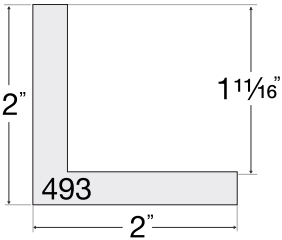

49313
Light Grey

49315
Rust

49323
Dark Grey