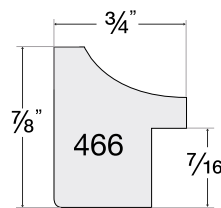

46601
Antique
Gold Leaf