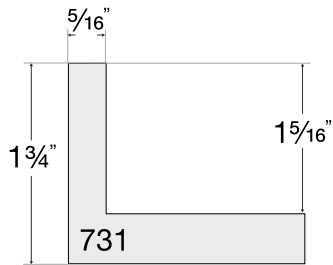

73101
Antique Gold Leaf

Framed with Metropolitan - 73311 Black/Gold Leaf