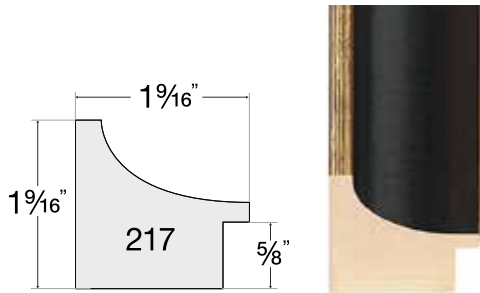

13203
Wall Grey

13204
Wall Black

13207
Wall White

13303
Wall Grey

13304
Wall Black

Adalia

1 PROFILE

21771
Brown/Gold Leaf