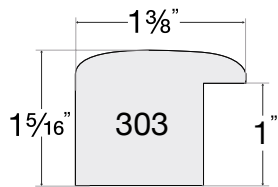

Madera

2 PROFILES

30314
Zebrawood
Veneer