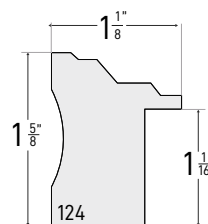

1 PROFILE

12404
Antique Black

12490
Venetian Blue

Nurre Caxton Product Index

3996	Canyon 7/8 Ivory	18702	Ironworks 1 1/2 Silver
12404	Shabby Chic 1 1/8 Antique Black	18703	Ironworks 1 1/2 Pewter
12490	Shabby Chic 1 1/8 Venetian Blue	18704	Ironworks 1 1/2 Black
13103	Wall 3/4 Grey	18715	Ironworks 1 1/2 Champagne
13104	Wall 3/4 Black	18762	Ironworks 1 1/2 Bronze
13107	Wall 3/4 White	18802	Ironworks 2 5/32 Silver
13203	Wall 1 3/16 Grey	18803	Ironworks 2 5/32 Pewter
13204	Wall 1 3/16 Black	18804	Ironworks 2 5/32 Black
13207	Wall 1 3/16 White	18815	Ironworks 2 5/32 Champagne
13303	Wall 2 1/16 Grey Floater	18862	Ironworks 2 5/32 Bronze
13304	Wall 2 1/16 Black Floater	18903	Ironworks 3 1/2 Pewter
14603	Castile 3/4 Forged Pewter	18904	Ironworks 3 1/2 Black
14604	Castile 3/4 Forged Iron	19104	Nantucket 3/4 Black
14606	Castile 3/4 Forged Brass	19123	Nantucket 3/4 Dover Grey
14609	Castile 3/4 Forged Bronze	19127	Nantucket 3/4 Taupe
14703	Castile 1 15/16 Forged Pewter	19131	Nantucket 3/4 Driftwood
14704	Castile 1 15/16 Forged Iron	19192	Nantucket 3/4 Blue Grey
14706	Castile 1 15/16 Forged Brass	19304	Nantucket 1 3/4 Black
14709	Castile 1 15/16 Forged Bronze	19323	Nantucket 1 3/4 Dover Grey
14803	Castile 2 1/2 Forged Pewter	19327	Nantucket 1 3/4 Taupe
14804	Castile 2 1/2 Forged Iron	19331	Nantucket 1 3/4 Driftwood
14806	Castile 2 1/2 Forged Brass	19392	Nantucket 1 3/4 Blue Grey
14809	Castile 2 1/2 Forged Bronze	21771	Adalia 1 9/16 Brown/Gold Leaf
15303	Modern Rustics Pewter 1 2/3	27215	Forged Metals 1 3/16 Champagne
15501	Liberty 2 3/8 Pewter Black & Gold	27262	Forged Metals 1 3/16 Bronze
16344	Renaissance 1 Beaded Black	27404	Forged Metals 1 3/4 Black
16391	Renaissance 1 Beaded Walnut	27415	Forged Metals 1 3/4 Champagne
18106	Altamira 3/4 Slate	27436	Forged Metals 1 3/4 Mercury
18107	Altamira 3/4 Ivory	27462	Forged Metals 1 3/4 Bronze
18109	Altamira 3/4 Umber	29105	Woodworks 5/8 Walnut
18206	Altamira 1 1/4 Slate	29113	Woodworks 5/8 Grey Wash
18207	Altamira 1 1/4 Ivory	29114	Woodworks 5/8 Black Ash
18209	Altamira 1 1/4 Umber	29116	Woodworks 5/8 White Wash
18344	Renaissance 2 1/2 Stacked Black	29129	Woodworks 5/8 Cedar
18392	Renaissance 2 1/2 Stacked Walnut	29175	Woodworks 5/8 Hazelnut
18502	Ironworks 1 1/4 Silver	29205	Woodworks 3/4 Walnut
18503	Ironworks 1 1/4 Pewter	29213	Woodworks 3/4 Grey Wash
18504	Ironworks 1 1/4 Black	29214	Woodworks 3/4 Black Ash
18515	Ironworks 1 1/4 Champagne	29216	Woodworks 3/4 White Wash
18562	Ironworks 1 1/4 Bronze	29229	Woodworks 3/4 Cedar
18602	Ironworks 1 3/8 Silver	29275	Woodworks 3/4 Hazelnut
18603	Ironworks 1 3/8 Pewter	29405	Woodworks 1 1/2 Walnut
18604	Ironworks 1 3/8 Black	29413	Woodworks 1 1/2 Grey Wash
18615	Ironworks 1 3/8 Champagne	29414	Woodworks 1 1/2 Black Ash
18662	Ironworks 1 3/8 Bronze	29416	Woodworks 1 1/2 White Wash