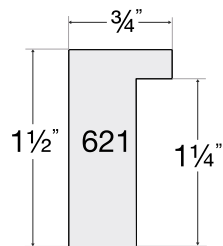

Palladio Caps

---

4 PROFILES

62104
Antique Black