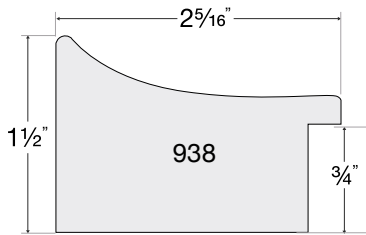

86244
Brown with Gold

Framed with Heritage - 86141 Black with Gold

Hygge

(hyoo · guh)

3 PROFILES

93809
Carbon

93817
Natural

93823
Dove Grey