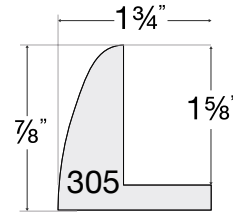

18903
Pewter

18904
Black

Madera

2 PROFILES

30314
Zebrawood
Veneer

30324
Ebony
Veneer

30509
Dark Brown
Veneer Floater

Metropolitan