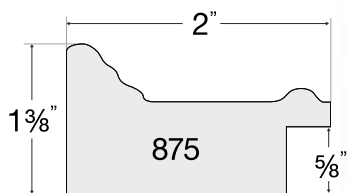

87501
Gold Leaf