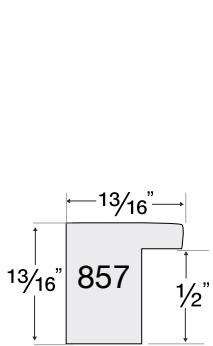

Héritage

6 PROFILES

85741
Black
with Gold