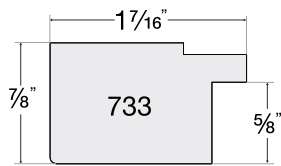

Metropolitan

4 PROFILES

73311
Black/Gold Leaf