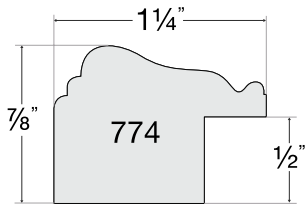

Diplomat

2 PROFILES

77415
Walnut