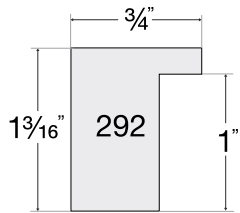

29205
Walnut