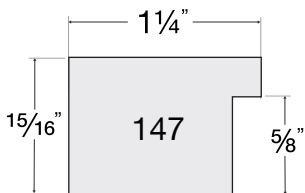

14703
Forged Pewter