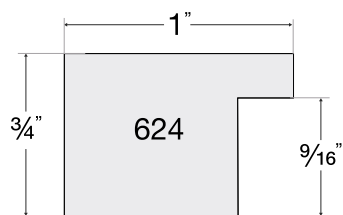

62404
Antique Black