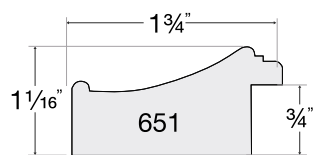

65103
Cocoa Brown