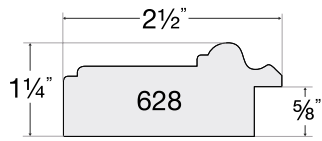

Palladio *(continued)*

62803
Cocoa Brown