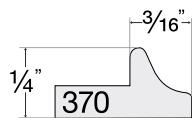

19327
Taupe

19331
Driftwood

19392
Blue Grey

Framed with Nantucket - 19131 Driftwood

Nocturne

5 PROFILES

37014
Black & Gold

38109
Espresso Brown