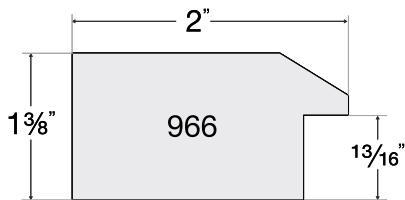

Framed with Shoreline - 68306 Scoop Ivory

Silhouettes

5 PROFILES

95004
Black

95104
Black

95604
Black

96604
Black

96904
Black