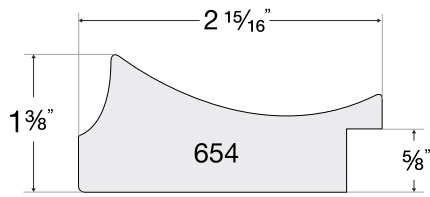

Treviso *(continued)*

3 PROFILES

65201
Sterling Silver