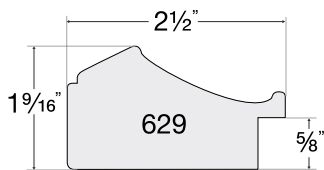

62903
Cocoa Brown