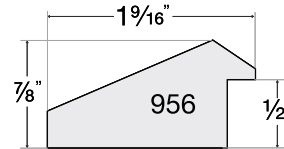

Framed with Shoreline - 68306 Scoop Ivory

Silhouettes

5 PROFILES

95004
Black

95104
Black

95604
Black

96604
Black

96904
Black