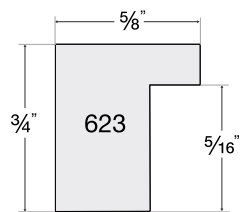

62304
Antique Black