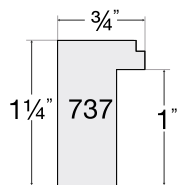

73701
Antique
Gold Leaf