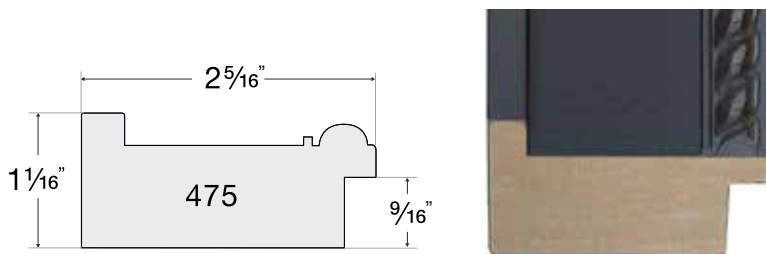

96407
White

96413
Grey

Frisson

3 PROFILES

47142
Silver Leaf Rope

47242
Black & Silver Leaf

47504
Black

continued