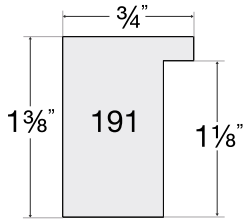

Nantucket

2 PROFILES

19104
Black