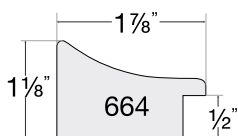

66404
Black