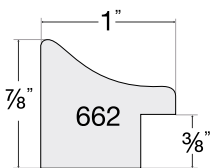

Terra

4 PROFILES

66204
Black