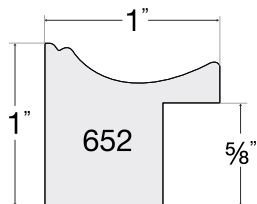

Treviso

3 PROFILES

NEW

65201
Sterling Silver