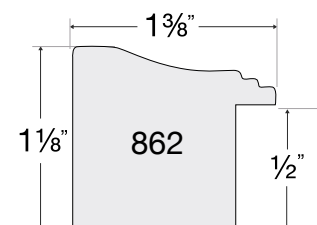

86241
Black with Gold