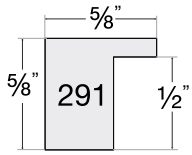

65407
Pewter

65414
Matte Black

NEW

65443
Ebony

Framed with Treviso - 65407 Aged Brass

*Scan code to learn
more about Treviso*

Woodworks

4 PROFILES