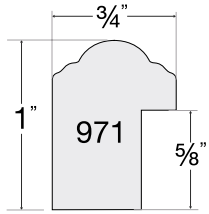

Palladio Color

3 PROFILES

97101
Antique Gold