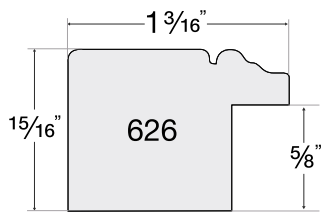

62603
Cocoa Brown