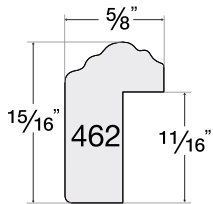

46205
Oxidized
Copper