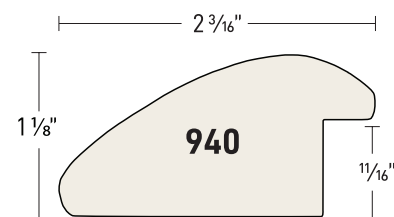

940 rounded profile