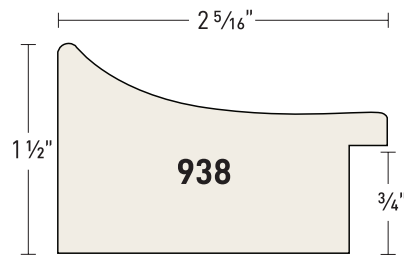

hygge

(hyoo · guh)

by NURRE CAXTON

Inspired by Scandinavian design, the **Hygge collection** features clean lines and a beautiful neutral palette that is at home in every decor.

Crafted by European artisans, the **Hygge collection** delivers the highest level of quality and consistency.

Select from three profiles, including:

The **938** and **939**, both feature a classic yet contemporary and elegant sloping face

The **940** profile features a unique and modern rounded shape.

Five sophisticated finishes

Hygge's medium wood grain offers a soft satiny touch and provides the perfect foundation. Choose from:

Carbon – a deep and intense black with a contemporary matte finish.

Natural – a fresh blond color that reveals the sleek linear wood grain.

Dove Grey – a soft and elegant, modern interpretation of weathered wood.

Walnut – a natural, neutral finish with an updated mid-tone brown.

Driftwood – a graceful light grey with an open woodgrain and silky finish.

Samples are available through your Nurre Caxton distributor.

www.nielsenbainbridgegroup.com

2 5/16"

938 sloping face profile