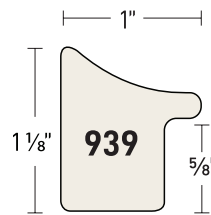

Samples are available through your Nurre Caxton distributor.

www.nielsenbainbridgegroup.com

2 5/16"

938 sloping face profile

93809
2 5/16" Carbon

1"

939 sloping face profile

93909
1" Carbon

(hyoo · guh)

by NURRE CAXTON

Style no.	Description	Box Qty. (ft)	Width	Height	Rabbit
93809	2-5/16" Carbon	120	2-5/16"	1-1/2"	3/4"
93817	2-5/16" Natural	120	2-5/16"	1-1/2"	3/4"
93823	2-5/16" Dove Grey	120	2-5/16"	1-1/2"	3/4"
93827	2-5/16" Walnut	120	2-5/16"	1-1/2"	3/4"
93831	2-5/16" Driftwood	120	2-5/16"	1-1/2"	3/4"
93909	1" Carbon	420	1"	1-1/8"	5/8"
93917	1" Natural	420	1"	1-1/8"	5/8"
93923	1" Dove Grey	420	1"	1-1/8"	5/8"
93927	1" Walnut	420	1"	1-1/8"	5/8"
93931	1" Driftwood	420	1"	1-1/8"	5/8"
94009	2-3/16" Carbon	220	2-3/16"	1-1/8"	11/16"
94017	2-3/16" Natural	220	2-3/16"	1-1/8"	11/16"
94023	2-3/16" Dove Grey	220	2-3/16"	1-1/8"	11/16"
94027	2-3/16" Walnut	220	2-3/16"	1-1/8"	11/16"
94031	2-3/16" Driftwood	220	2-3/16"	1-1/8"	11/16"