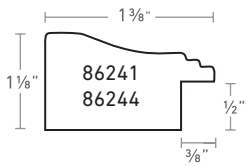

2 1/8" profile

85941
2 1/8" Black with gold

85944
2 1/8" Brown with gold

2 1/8" profile

ELEGANT SLOPED FACES

1 3/8"

86241
1 3/8" Black with gold

86244
1 3/8" Brown with gold

1 3/8" profile

1 3/4"

86041
1 3/4" Black with gold

86044
1 3/4" Brown with gold

1 3/4" profile

SLEEK FLAT TOPS

1 1/4"

85841
1 1/4" Black with gold

85844
1 1/4" Brown with gold

1 1/4" profile

3/4"

85741
3/4" Black with gold

85744
3/4" Brown with gold

3/4" profile

Héritage by NURRE CAXTON

Style no.	Description	Length	Chop	Join	Box Qty. (ft)	Width	Height	Rabbit
86141	2-1/8" Black with gold	\$11.82	\$18.32	\$22.90	120	2-1/8"	1-3/4"	7/8"
86144	2-1/8" Brown with gold	\$11.82	\$18.32	\$22.90	120	2-1/8"	1-3/4"	7/8"
86241	1-3/8" Black with gold	\$8.89	\$13.78	\$17.22	320	1-3/8"	1-1/8"	1/2"
86244	1-3/8" Brown with gold	\$8.89	\$13.78	\$17.22	320	1-3/8"	1-1/8"	1/2"
86041	1-3/4" Black with gold	\$11.02	\$17.08	\$21.35	240	1-3/4"	1-3/16"	13/16"
86044	1-3/4" Brown with gold	\$11.02	\$17.08	\$21.35	240	1-3/4"	1-3/16"	13/16"
85941	2-1/8" Black with gold	\$9.02	\$13.98	\$17.48	240	2-1/8"	7/8"	5/8"
85944	2-1/8" Brown with gold	\$9.02	\$13.98	\$17.48	240	2-1/8"	7/8"	5/8"
85841	1-1/4" Black with gold	\$6.62	\$10.26	\$12.83	360	1-1/4"	7/8"	5/8"
85844	1-1/4" Brown with gold	\$6.62	\$10.26	\$12.83	360	1-1/4"	7/8"	5/8"
85741	3/4" Black with gold	\$5.36	\$8.31	\$10.39	740	3/4"	13/16"	1/2"
85744	3/4" Brown with gold	\$5.36	\$8.31	\$10.39	740	3/4"	13/16"	1/2"