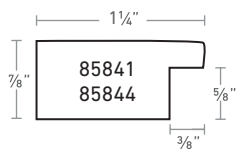

1 3/8" profile

1 3/4"

86041
1 3/4" Black with gold

86044
1 3/4" Brown with gold

1 3/4" profile

SLEEK FLAT TOPS

1 1/4"

85841
1 1/4" Black with gold

85844
1 1/4" Brown with gold

1 1/4" profile

3/4"

85741
3/4" Black with gold

85744
3/4" Brown with gold

3/4" profile

Héritage by NURRE CAXTON

Style no.	Description	Length	Chop	Join	Box Qty. (ft)	Width	Height	Rabbit
86141	2-1/8" Black with gold	\$11.82	\$18.32	\$22.90	120	2-1/8"	1-3/4"	7/8"
86144	2-1/8" Brown with gold	\$11.82	\$18.32	\$22.90	120	2-1/8"	1-3/4"	7/8"
86241	1-3/8" Black with gold	\$8.89	\$13.78	\$17.22	320	1-3/8"	1-1/8"	1/2"
86244	1-3/8" Brown with gold	\$8.89	\$13.78	\$17.22	320	1-3/8"	1-1/8"	1/2"
86041	1-3/4" Black with gold	\$11.02	\$17.08	\$21.35	240	1-3/4"	1-3/16"	13/16"
86044	1-3/4" Brown with gold	\$11.02	\$17.08	\$21.35	240	1-3/4"	1-3/16"	13/16"
85941	2-1/8" Black with gold	\$9.02	\$13.98	\$17.48	240	2-1/8"	7/8"	5/8"
85944	2-1/8" Brown with gold	\$9.02	\$13.98	\$17.48	240	2-1/8"	7/8"	5/8"
85841	1-1/4" Black with gold	\$6.62	\$10.26	\$12.83	360	1-1/4"	7/8"	5/8"
85844	1-1/4" Brown with gold	\$6.62	\$10.26	\$12.83	360	1-1/4"	7/8"	5/8"
85741	3/4" Black with gold	\$5.36	\$8.31	\$10.39	740	3/4"	13/16"	1/2"
85744	3/4" Brown with gold	\$5.36	\$8.31	\$10.39	740	3/4"	13/16"	1/2"