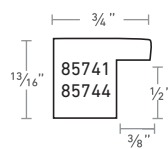

1 3/8" profile

1 3/4"

86041
1 3/4" Black with gold

86044
1 3/4" Brown with gold

1 3/4" profile

SLEEK FLAT TOPS

1 1/4"

85841
1 1/4" Black with gold

85844
1 1/4" Brown with gold

1 1/4" profile

3/4"

85741
3/4" Black with gold

85744
3/4" Brown with gold

3/4" profile

Héritage by NURRE CAXTON

Style no.	Description	Length	Chop	Join	Box Qty. (ft)	Width	Height	Rabbit
86141	2-1/8" Black with gold	\$11.82	\$18.32	\$22.90	120	2-1/8"	1-3/4"	7/8"
86144	2-1/8" Brown with gold	\$11.82	\$18.32	\$22.90	120	2-1/8"	1-3/4"	7/8"
86241	1-3/8" Black with gold	\$8.89	\$13.78	\$17.22	320	1-3/8"	1-1/8"	1/2"
86244	1-3/8" Brown with gold	\$8.89	\$13.78	\$17.22	320	1-3/8"	1-1/8"	1/2"
86041	1-3/4" Black with gold	\$11.02	\$17.08	\$21.35	240	1-3/4"	1-3/16"	13/16"
86044	1-3/4" Brown with gold	\$11.02	\$17.08	\$21.35	240	1-3/4"	1-3/16"	13/16"
85941	2-1/8" Black with gold	\$9.02	\$13.98	\$17.48	240	2-1/8"	7/8"	5/8"
85944	2-1/8" Brown with gold	\$9.02	\$13.98	\$17.48	240	2-1/8"	7/8"	5/8"
85841	1-1/4" Black with gold	\$6.62	\$10.26	\$12.83	360	1-1/4"	7/8"	5/8"
85844	1-1/4" Brown with gold	\$6.62	\$10.26	\$12.83	360	1-1/4"	7/8"	5/8"
85741	3/4" Black with gold	\$5.36	\$8.31	\$10.39	740	3/4"	13/16"	1/2"
85744	3/4" Brown with gold	\$5.36	\$8.31	\$10.39	740	3/4"	13/16"	1/2"