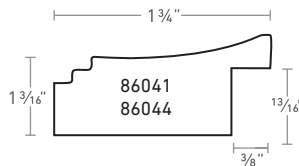

1 3/8" profile

1 3/4"

86041
1 3/4" Black with gold

86044
1 3/4" Brown with gold

1 3/4" profile

SLEEK FLAT TOPS

1 1/4"

85841
1 1/4" Black with gold

85844
1 1/4" Brown with gold

1 1/4" profile

3/4"

85741
3/4" Black with gold

85744
3/4" Brown with gold

3/4" profile

Héritage by NURRE CAXTON

Style no.	Description	Length	Chop	Join	Box Qty. (ft)	Width	Height	Rabbit
86141	2-1/8" Black with gold	\$11.82	\$18.32	\$22.90	120	2-1/8"	1-3/4"	7/8"
86144	2-1/8" Brown with gold	\$11.82	\$18.32	\$22.90	120	2-1/8"	1-3/4"	7/8"
86241	1-3/8" Black with gold	\$8.89	\$13.78	\$17.22	320	1-3/8"	1-1/8"	1/2"
86244	1-3/8" Brown with gold	\$8.89	\$13.78	\$17.22	320	1-3/8"	1-1/8"	1/2"
86041	1-3/4" Black with gold	\$11.02	\$17.08	\$21.35	240	1-3/4"	1-3/16"	13/16"
86044	1-3/4" Brown with gold	\$11.02	\$17.08	\$21.35	240	1-3/4"	1-3/16"	13/16"
85941	2-1/8" Black with gold	\$9.02	\$13.98	\$17.48	240	2-1/8"	7/8"	5/8"
85944	2-1/8" Brown with gold	\$9.02	\$13.98	\$17.48	240	2-1/8"	7/8"	5/8"
85841	1-1/4" Black with gold	\$6.62	\$10.26	\$12.83	360	1-1/4"	7/8"	5/8"
85844	1-1/4" Brown with gold	\$6.62	\$10.26	\$12.83	360	1-1/4"	7/8"	5/8"
85741	3/4" Black with gold	\$5.36	\$8.31	\$10.39	740	3/4"	13/16"	1/2"
85744	3/4" Brown with gold	\$5.36	\$8.31	\$10.39	740	3/4"	13/16"	1/2"