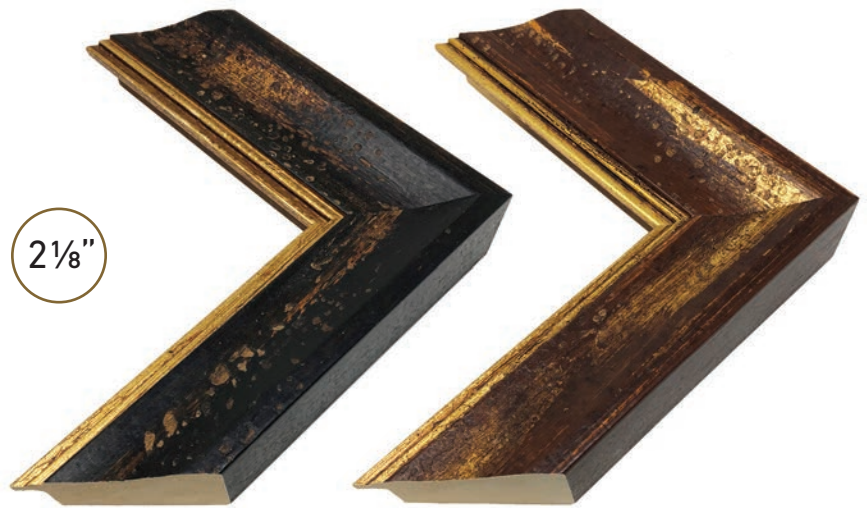

6 Versatile Profiles including

3 elegantly fashioned sloped faces perfect for traditional art and décor

3 sleek flat tops offer a contemporary style, ideal for modern images and settings

Generous Rabbet Depths

making the collection suitable for matted art and art on canvas

2 Rich Quality Finishes

Black with gold leaf offers a rich, dark, dramatic aesthetic

Brown with gold leaf provides a warm, relaxed visual appeal

Source from Responsible Suppliers

Finger-joined pine that is sourced from certified environmentally responsible lumber suppliers

www.nielsenbainbridgegroup.com

86141
2 1/8" Black with gold

86144
2 1/8" Brown with gold

2 1/8" profile

85941
2 1/8" Black with gold

85944
2 1/8" Brown with gold

2 1/8" profile

ELEGANT SLOPED FACES

1 3/8"

86241
1 3/8" Black with gold

86244
1 3/8" Brown with gold