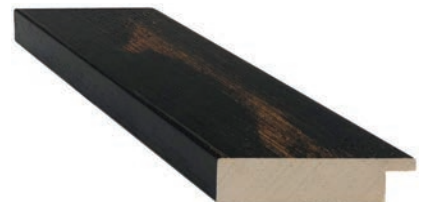

Source from Responsible Suppliers

Finger-joined pine that is sourced from certified environmentally responsible lumber suppliers

www.nielsenbainbridgegroup.com

86141
2 1/8" Black with gold

86144
2 1/8" Brown with gold

2 1/8" profile

85941
2 1/8" Black with gold

85944
2 1/8" Brown with gold

2 1/8" profile

ELEGANT SLOPED FACES

1 3/8"

86241
1 3/8" Black with gold

86244
1 3/8" Brown with gold

1 3/8" profile

1 3/4"

86041
1 3/4" Black with gold

86044
1 3/4" Brown with gold

1 3/4" profile

SLEEK FLAT TOPS

1 1/4"

85841
1 1/4" Black with gold