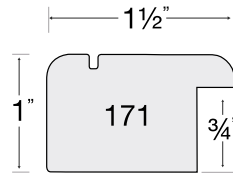

NURRE CAXTON

Framed with Dualita 17113 - 1.5" Black Walnut