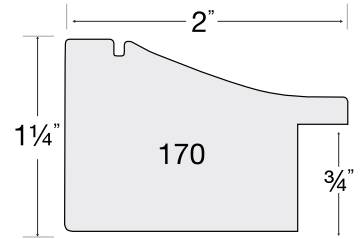

DUALITA

A new interpretation of mid-century modern styling blended with Scandinavian refinement, Dualita features organic curves, clean lines and sophisticated pairings of wood tones.

6 colorways, each featuring natural wood veneers coupled with foundational black detailing

2 sleek profiles combining simple linear form with softened turning points

12 new and unique design opportunities for today's refreshed home décor styles