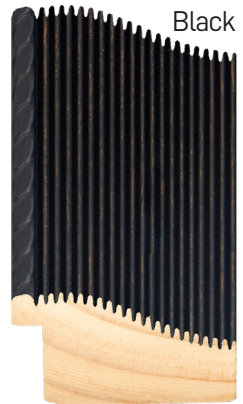

2 profiles offer eye-pleasing curves and generous rabbet

Rope lip detailing creates a subtle outline between art and frame

Finger-joined pined for maximum stability and consistency

Carved ribbing provides depth and interest, with perfect cuts and joins

Profile 175

17581
Sage

17592
Slate

17504
Gilded
Black

Windswept
17503

Sepia
17509

Terra
17591

COLONNA

NURRE CAXTON

SCALE CROSS SECTIONS

COLOR OPTIONS

Gilded Black

Slate

Sage

Terra

Sepia

Windswept

Profile 174	Part #	Description	Box Qty	Width	Height	Rabbit	List	Chop	Join
<p>NOT TO SCALE</p>	17404	1 1/2" Gilded Black	177	1 1/2"	7/8"	1/2"	\$6.25	\$10.94	\$15.31
	17403	1 1/2" Windswept	177	1 1/2"	7/8"	1/2"	\$6.25	\$10.94	\$15.31
	17409	1 1/2" Sepia	177	1 1/2"	7/8"	1/2"	\$6.25	\$10.94	\$15.31
	17481	1 1/2" Sage	177	1 1/2"	7/8"	1/2"	\$6.25	\$10.94	\$15.31
	17492	1 1/2" Slate	177	1 1/2"	7/8"	1/2"	\$6.25	\$10.94	\$15.31
	17491	1 1/2" Terra	177	1 1/2"	7/8"	1/2"	\$6.25	\$10.94	\$15.31