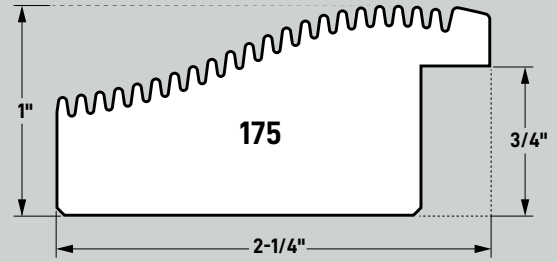

COLONNA

NURRE CAXTON

SCALE CROSS SECTIONS

COLOR OPTIONS

Profile 174	Part #	Description	Box Qty	Width	Height	Rabbit	List	Chop	Join
NOT TO SCALE	17404	1 1/2" Gilded Black	177	1 1/2"	7/8"	1/2"	$6.25	$10.94	$15.31
	17403	1 1/2" Windswept	177	1 1/2"	7/8"	1/2"	$6.25	$10.94	$15.31
	17409	1 1/2" Sepia	177	1 1/2"	7/8"	1/2"	$6.25	$10.94	$15.31
	17481	1 1/2" Sage	177	1 1/2"	7/8"	1/2"	$6.25	$10.94	$15.31
	17492	1 1/2" Slate	177	1 1/2"	7/8"	1/2"	$6.25	$10.94	$15.31
	17491	1 1/2" Terra	177	1 1/2"	7/8"	1/2"	$6.25	$10.94	$15.31

Profile 175	Part #	Description	Box Qty	Width	Height	Rabbit	List	Chop	Join
NOT TO SCALE	17504	2 1/2" Gilded Black	88	2 1/4"	1"	3/4"	$7.80	$13.65	$19.11
	17503	2 1/2" Windswept	88	2 1/4"	1"	3/4"	$7.80	$13.65	$19.11
	17509	2 1/2" Sepia	88	2 1/4"	1"	3/4"	$7.80	$13.65	$19.11
	17581	2 1/2" Sage	88	2 1/4"	1"	3/4"	$7.80	$13.65	$19.11
	17592	2 1/2" Slate	88	2 1/4"	1"	3/4"	$7.80	$13.65	$19.11
	17591	2 1/2" Terra	88	2 1/4"	1"	3/4"	$7.80	$13.65	$19.11

WAYS TO ORDER

- Order through your **Nurre Caxton distributor**
- Order by email orders@crescentbrands.com
- Contact Customer Service at **(847) 537-3400**

SAMPLES

- Sample Set Item Number
  ▶ **SETCOLONNA**

NURRE CAXTON
www.nielsenbainbridge.com

Stay Connected

Learn more about Colonna »