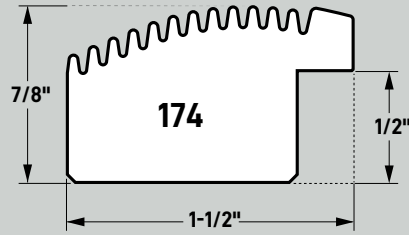

COLONNA

NURRE CAXTON

SCALE CROSS SECTIONS

COLOR OPTIONS

Profile 174	Part #	Description	Box Qty	Width	Height	Rabbit	List	Chop	Join
NOT TO SCALE	17404	1 1/2" Gilded Black	177	1 1/2"	7/8"	1/2"	$6.25	$10.94	$15.31
	17403	1 1/2" Windswept	177	1 1/2"	7/8"	1/2"	$6.25	$10.94	$15.31
	17409	1 1/2" Sepia	177	1 1/2"	7/8"	1/2"	$6.25	$10.94	$15.31
	17481	1 1/2" Sage	177	1 1/2"	7/8"	1/2"	$6.25	$10.94	$15.31
	17492	1 1/2" Slate	177	1 1/2"	7/8"	1/2"	$6.25	$10.94	$15.31
	17491	1 1/2" Terra	177	1 1/2"	7/8"	1/2"	$6.25	$10.94	$15.31

Profile 175	Part #	Description	Box Qty	Width	Height	Rabbit	List	Chop	Join
NOT TO SCALE	17504	2 1/2" Gilded Black	88	2 1/4"	1"	3/4"	$7.80	$13.65	$19.11
	17503	2 1/2" Windswept	88	2 1/4"	1"	3/4"	$7.80	$13.65	$19.11
	17509	2 1/2" Sepia	88	2 1/4"	1"	3/4"	$7.80	$13.65	$19.11
	17581	2 1/2" Sage	88	2 1/4"	1"	3/4"	$7.80	$13.65	$19.11
	17592	2 1/2" Slate	88	2 1/4"	1"	3/4"	$7.80	$13.65	$19.11
	17591	2 1/2" Terra	88	2 1/4"	1"	3/4"	$7.80	$13.65	$19.11

WAYS TO ORDER

- Order through your **Nurre Caxton distributor**
- Order by email orders@crescentbrands.com
- Contact Customer Service at **(847) 537-3400**

SAMPLES

- Sample Set Item Number
  ▶ **SETCOLONNA**

NURRE CAXTON
www.nielsenbainbridge.com

Stay Connected

Learn more about Colonna »