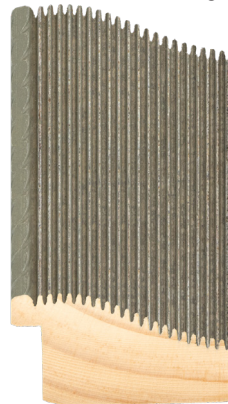

Profile 175

17581
Sage