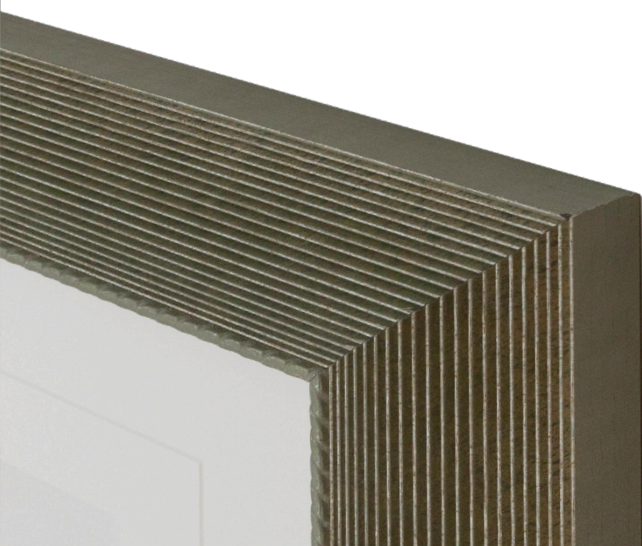

COLONNA

NURRE CAXTON

COLONNA

BY NURRE CAXTON

The Style

Colonna features a transitional style incorporating Art Deco design elements, a color palette ranging from Classic to Coastal Chic, and 2 rounded profiles that are at once traditional and contemporary.

MADE IN ITALY EXCLUSIVELY
FOR NURRE CAXTON

Profile 174

17481
Sage

17492
Slate

17404
Gilded Black

Windswept
17403

Sepia
17409

Terra
17491

2 profiles offer eye-pleasing curves and generous rabbet

Rope lip detailing creates a subtle outline between art and frame

Finger-joined pined for maximum stability and consistency

Carved ribbing provides depth and interest, with perfect cuts and joins

NURRE CAXTON

SCALE CROSS SECTIONS

COLOR OPTIONS

Gilded Black

Slate

Sage

Terra

Sepia