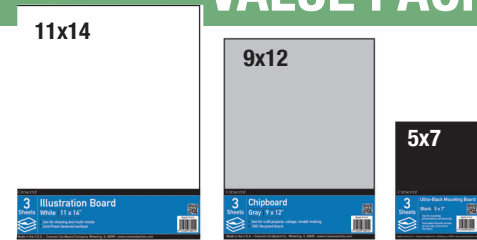

215 Illustration Board

- Premium silky smooth surface helps keep lines clean and crisp
- A tough durable warp-resistant board
- Perfect for marker, ink and detailed line work
- Acid-free

SCHOOL PACKS

VALUE PACKS

SCHOOL PACKS

UPC	Item #	Description	Size	Sheets Per Pack
093924184604	SP99-0507	99 Illustration Bd. CP MW	5x7	40
093924184611	SP215-0507	215 Marker Bd. HP MW	5x7	40
093924184598	SP8-0507	8 Ultra Black Mounting Bd.	5x7	40
093924184628	SP40C-0507	40C Chipboard	5x7	40
093924184635	SPB221-0507	Black Matboard MW	5x7	40
UPC	Item #	Description	Size	Sheets Per Pack
093924184673	SP99-0912	99 Illustration Bd. CP MW	9x12	40
093924184666	SP215-0912	215 Marker Bd. HP MW	9x12	40
093924184680	SP8-0912	8 Ultra Black Mounting Bd.	9x12	40
093924184642	SPB221-0912	40C Chipboard	9x12	40
093924184659	SP40C-0912	Black Matboard MW	9x12	40
UPC	Item #	Description	Size	Sheets Per Pack
093924184703	SP99-1114	99 Illustration Bd. CP MW	11x14	40
093924184710	SP215-1114	215 Marker Bd. HP MW	11x14	40
093924184697	SP8-1114	8 Ultra Black Mounting Bd.	11x14	40
093924184727	SP40C-1114	40C Chipboard	11x14	40
093924184734	SPB221-1114	Black Matboard MW	11x14	40