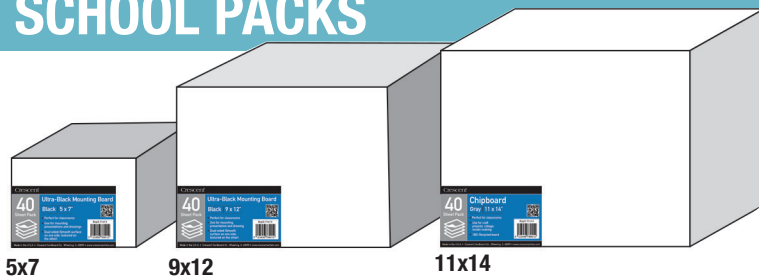

Chipboard

- Solid color throughout
- Perfect for crafts, models, backing, stencils and more
- 100% recycled

Illustration

99 Illustration Board Cold Press

- White textured cold press surface paper
- A tough durable warp-resistant board
- Perfect for virtually any drawing media
- Acid-free

215 Illustration Board

- Premium silky smooth surface helps keep lines clean and crisp
- A tough durable warp-resistant board
- Perfect for marker, ink and detailed line work
- Acid-free

SCHOOL PACKS

VALUE PACKS