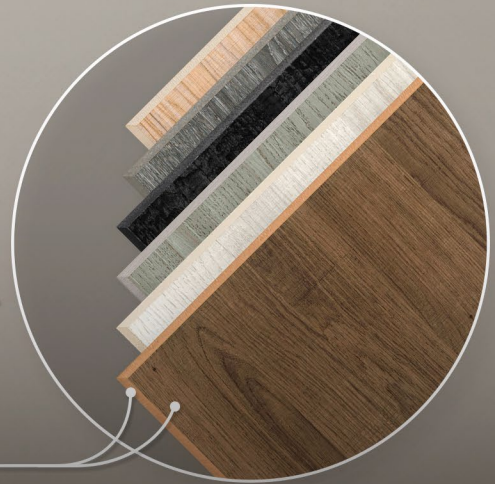

ARBOR

— WOODGRAINS —

Bainbridge

ARBOR

Woodgrains

Add a subtle layer of visual interest with natural and contemporary woodgrain patterns. The realistic look of Arbor mimics the beauty of real wood, adding a warm and organic feel to your framing. Solid color cores, carefully picked to match each woodgrain surface, create a seamless connection between the artwork and the natural world. Combine the organic beauty of Arbor with its 100% conservation quality and you have a one-of-a-kind work of art.

Truly texturized grain
you can both see
and feel

A beautiful top mat
Subtly unique in the reveal

Natural
& timeless
aesthetic.
A true nod
to nature.

100% Conservation
matching solid core
and backing

CLICK FRAMES FOR DETAILS

ARBOR Textures & Core Color Key

Sunwashed
4362

Obsidian Blaze
4360

Teak Trail
4358

Sandalwood
4356

Smokewood
4359

Coastal Drift
4361

CLICK SWATCHES TO ZOOM