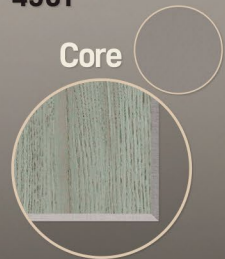

ARBOR

— WOODGRAINS —

Bainbridge

ARBOR

Woodgrains

Add a subtle layer of visual interest with natural and contemporary woodgrain patterns. The realistic look of Arbor mimics the beauty of real wood, adding a warm and organic feel to your framing. Solid color cores, carefully picked to match each woodgrain surface, create a seamless connection between the artwork and the natural world. Combine the organic beauty of Arbor with its 100% conservation quality and you have a one-of-a-kind work of art.

Truly texturized grain
you can both see
and feel

A beautiful top mat
Subtly unique in the reveal

Natural
& timeless
aesthetic.
A true nod
to nature.

100% Conservation
matching solid core
and backing

CLICK FRAMES FOR DETAILS

ARBOR Textures & Core Color Key

Sunwashed
4362

Obsidian Blaze
4360

Teak Trail
4358

Sandalwood
4356

Smokewood
4359

Coastal Drift
4361

CLICK SWATCHES TO ZOOM