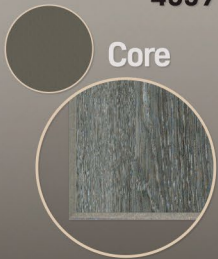

ARBOR

— WOODGRAINS —

Bainbridge

ARBOR

Woodgrains

Add a subtle layer of visual interest with natural and contemporary woodgrain patterns. The realistic look of Arbor mimics the beauty of real wood, adding a warm and organic feel to your framing. Solid color cores, carefully picked to match each woodgrain surface, create a seamless connection between the artwork and the natural world. Combine the organic beauty of Arbor with its 100% conservation quality and you have a one-of-a-kind work of art.

Truly texturized grain
you can both see
and feel

A beautiful top mat
Subtly unique in the reveal

Natural
& timeless
aesthetic.
A true nod
to nature.

100% Conservation
matching solid core
and backing

CLICK FRAMES FOR DETAILS

ARBOR Textures & Core Color Key

Sunwashed
4362

Obsidian Blaze
4360

Teak Trail
4358

Sandalwood
4356

Smokewood
4359

Coastal Drift
4361

CLICK SWATCHES TO ZOOM