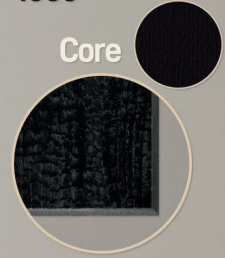

ARBOR

— WOODGRAINS —

Bainbridge

ARBOR

Woodgrains

Add a subtle layer of visual interest with natural and contemporary woodgrain patterns. The realistic look of Arbor mimics the beauty of real wood, adding a warm and organic feel to your framing. Solid color cores, carefully picked to match each woodgrain surface, create a seamless connection between the artwork and the natural world. Combine the organic beauty of Arbor with its 100% conservation quality and you have a one-of-a-kind work of art.

Truly texturized grain
you can both see
and feel

A beautiful top mat
Subtly unique in the reveal

Natural
& timeless
aesthetic.
A true nod
to nature.

100% Conservation
matching solid core
and backing

CLICK FRAMES FOR DETAILS

ARBOR Textures & Core Color Key

Sunwashed
4362

Obsidian Blaze
4360

Teak Trail
4358

Sandalwood
4356

Smokewood
4359

Coastal Drift
4361

CLICK SWATCHES TO ZOOM