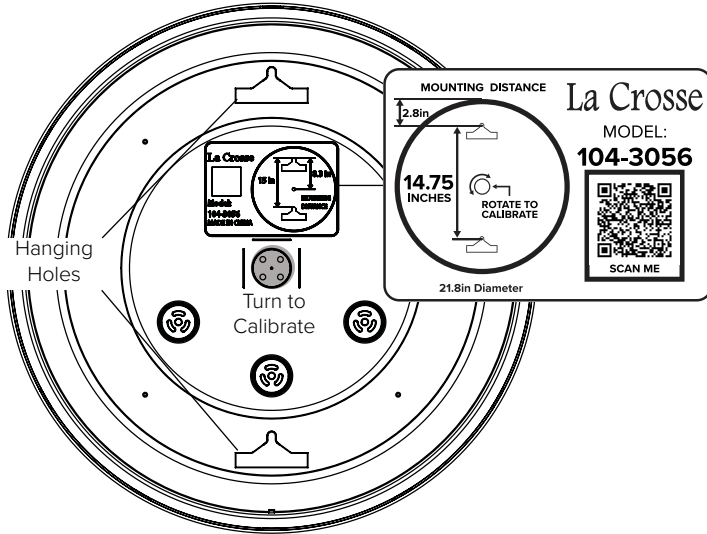

# La Crosse®

EMPEROR SIZE  
DIAL THERMOMETER  
21.81 -INCH (55.4CM)

Model: 104-3056  
DC: 071524

## Mounting Instructions

The Hanging Holes on the back of the clock are vertically separated by 14.75 inches. We recommend using a screw or a nail in each to attach it to your mounting surface securely.

## Specifications

Temperature Range: -60°F to 120°F

Digital Height: 2.90-inches (7.4cm)

Lens Type: Glass

Construction: Plastic, Glass, Metal

Dimensions: 21.81 in (55.4cm) Diameter 1.74 in (4.4cm) Depth