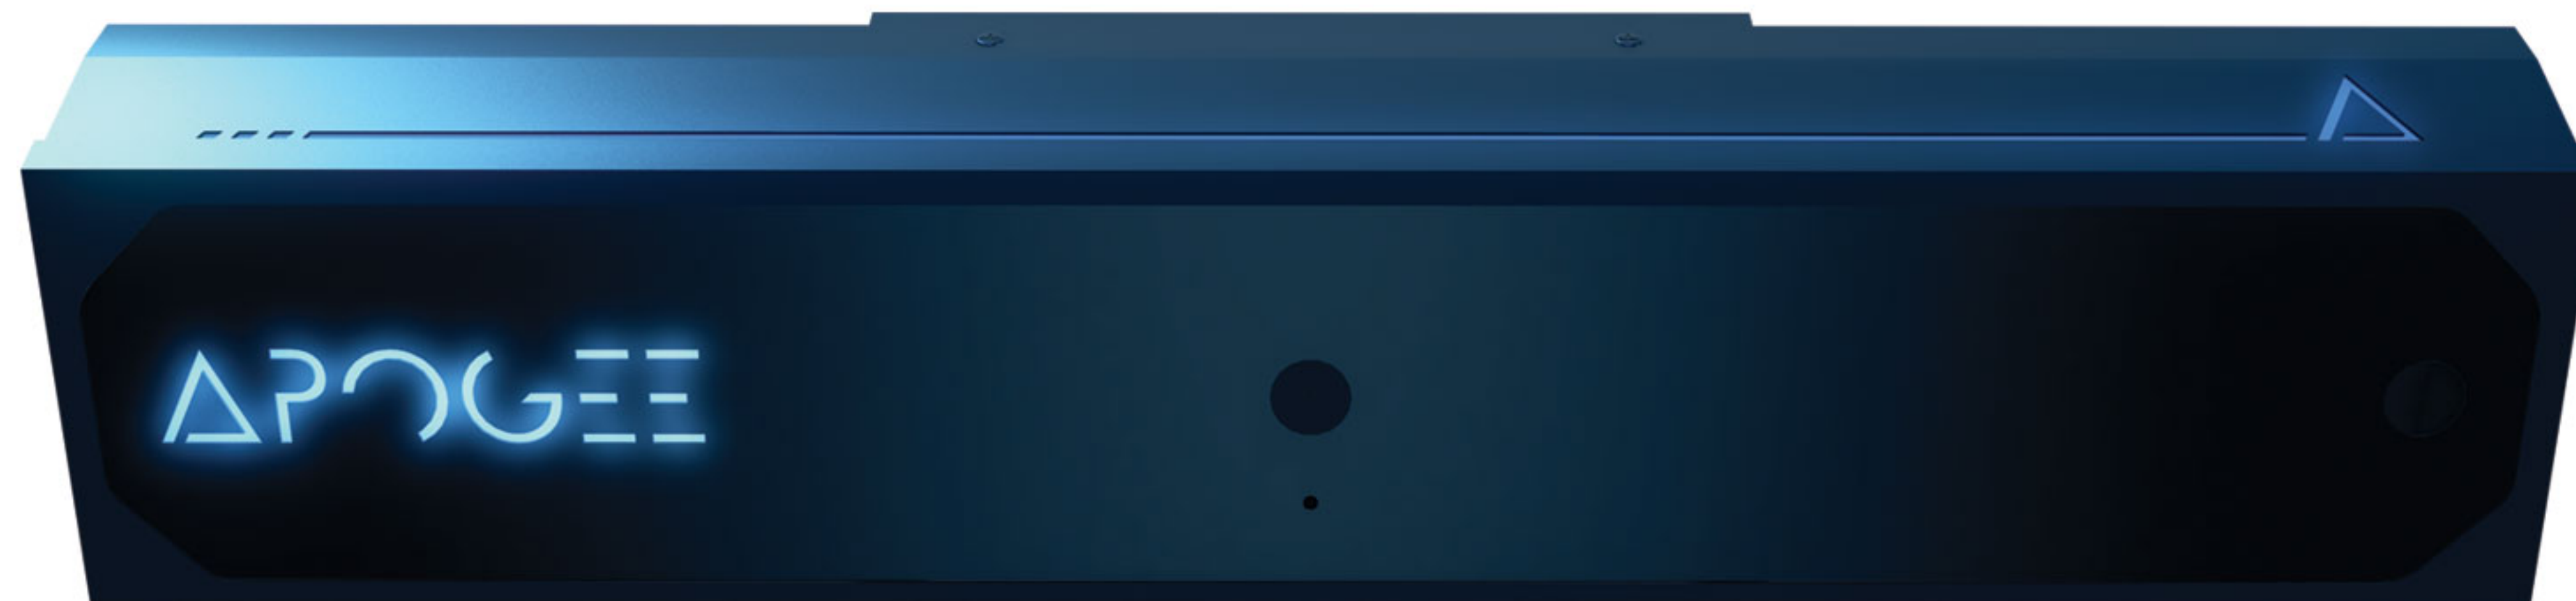

APOGEE is Future-Proof

The onboard processor optimizes software performance, resulting in noticeably higher frame rates for an unmatched indoor golf experience.

Included With APOGEE

- APOGEE launch monitor
- E6 CONNECT + (1) year Expanded Subscription
- 18 month limited warranty