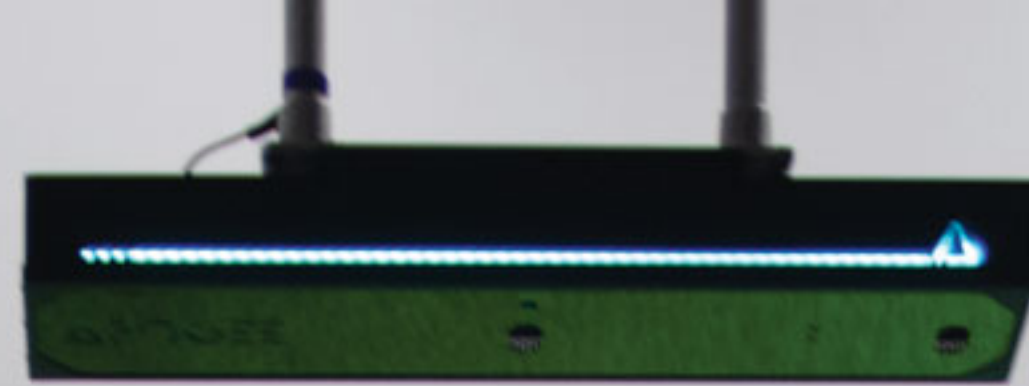

TruGolf MAX

Est. 1982

The TruGolf MAX 4K

Introducing the TruGolf MAX – a screen this size demands 4K.

Total Reality: The TruGolf MAX 4K is the show-stopper you have been waiting for. 15' screen and 4K definition make this the most immersive and fulfilling indoor golf experience on the market. Durable enough for commercial usage and dressy enough for the most luxurious home, the TruGolf MAX 4K has to be seen to be believed.

Great Golf, Easy: Each TruGolf MAX is sold standard with APOGEE. This Launch Monitor helps you play great golf by showing you the point of impact after every shot – helping you get better with every swing.

Country Club Approved: You deserve a setup worth showing off. The TruGolf MAX comes in eye-catching Dawn Patrol Navy, or Camo. The high-quality fabric is durable, light blocking and stylish.

One Stop Shop: The TruGolf MAX 4K includes everything you need to get started. Each component is designed to maximize performance, from the high-quality fabric exterior, durable hitting mat, and high-speed gaming PC.