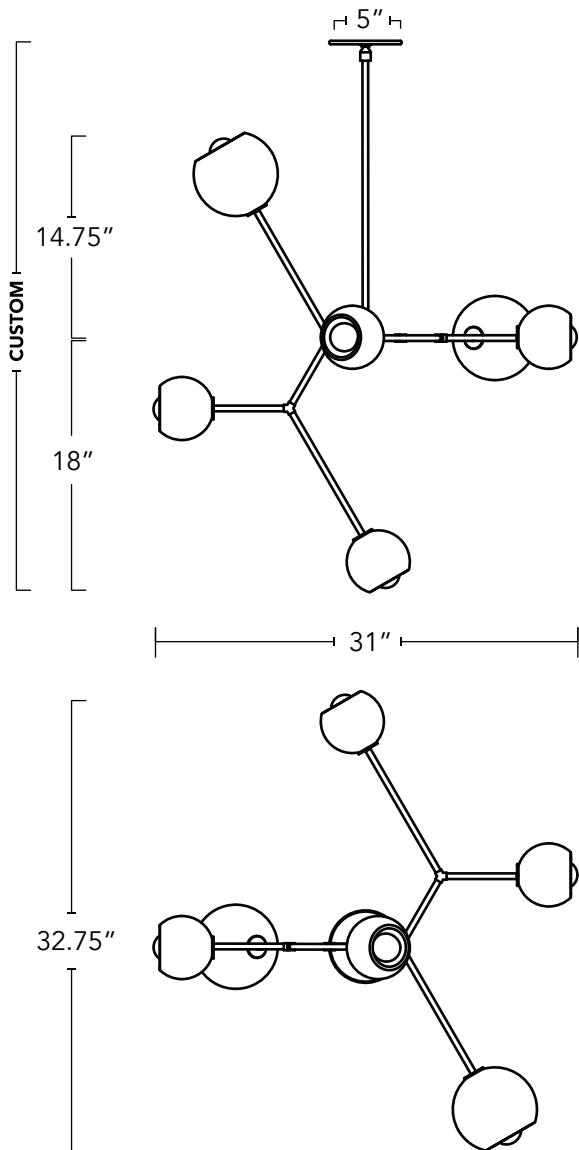

## SHIFT

Shift embraces the room with a free floating form and open gesture. Blown-glass spheres balance vertically and horizontally creating a light, graceful composition.

Made by hand in Kingston, Canada.

<b>Type</b>	Chandelier
<b>Dimensions</b>	Length: 32.75" Width: 31" Height custom to order, min. height: 38.5"
<b>Weight</b>	9.5 lb +/- 1.5 lb   4.3 kg +/- 0.8 kg
<b>Materials &amp; Finish</b>	Solid brass components with the exception of the polished nickel finish. Hand blown glass. Made by hand in Kingston, Canada
	Finishes:           Vintage Brass Blackened Brass Polished Nickel
	Glass Colors:     Opal, Smoked Grey & Clear
<b>Certification</b>	 Dry location Damp location option available
<b>Illumination</b>	Voltage: 120V 60HZ Socket type: E12, Candelabra
	<b>BULBS INCLUDED</b> Incandescent: G16.5 Globe in Gloss White 6 X 40W for a total of 240W 6 X 330 lumens for a total of 1980 lumens 2700K Color Temperature / Dimmable or Various retrofit LED options available
<b>Lead Time</b>	8 Weeks