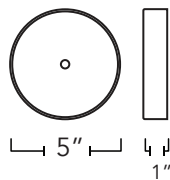

Pictured in Vintage Brass with Opal glass

PARALLEL SCONCE

Parallel elevates the scale and presence of the wall sconce. It has enough personality to substitute for an art piece while retaining the functionality of a sconce.

Made by hand in Kingston, Canada.

*Alternative 5" diameter,
1" deep back-plate available.

Type	Wall Sconce
Dimensions	Height: 26" Width: 17.5" Depth: 10"
Weight	6.2 lb +/- 0.5 lb 2.8 kg +/- 0.2 kg
Materials & Finish	Solid brass components and hand blown glass. Finishes: Vintage Brass Blackened Brass Glass Colors: Opal, Smoked Grey, Clear, Blue
Certification	 Dry location Damp location option available
Illumination	Voltage: 120V Socket type: E12, Candelabra

BULBS INCLUDED

Incandescent: G16.5 Globe in Matte White
5 X 25W for a total of 125W
5 X 180 lumens for a total of 900 lumens
2700K Color Temperature
or
Various retrofit LED options available

Lead Time 6 to 8 Weeks