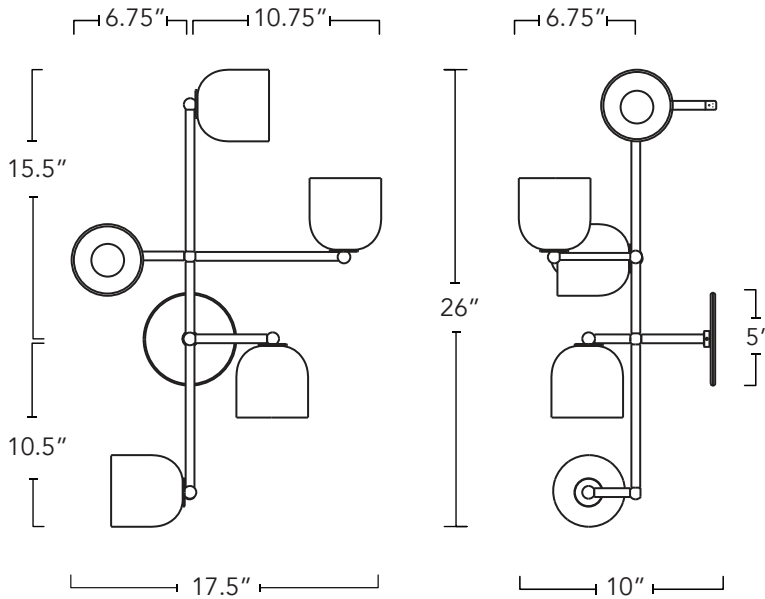

Pictured in Vintage Brass with Opal glass

PARALLEL SCONCE

Parallel elevates the scale and presence of the wall sconce. It has enough personality to substitute for an art piece while retaining the functionality of a sconce.

Made by hand in Kingston, Canada.

*Alternative 5" diameter,
1" deep back-plate available.

Type	Wall Sconce
Dimensions	Height: 26" Width: 17.5" Depth: 10"
Weight	6.2 lb +/- 0.5 lb 2.8 kg +/- 0.2 kg
Materials & Finish	Solid brass components and hand blown glass. Finishes: Vintage Brass Blackened Brass Glass Colors: Opal, Smoked Grey, Clear, Blue
Certification	 Dry location Damp location option available
Illumination	Voltage: 120V Socket type: E12, Candelabra

BULBS INCLUDED

Incandescent: G16.5 Globe in Matte White
5 X 25W for a total of 125W
5 X 180 lumens for a total of 900 lumens
2700K Color Temperature
or
Various retrofit LED options available

Lead Time 6 to 8 Weeks