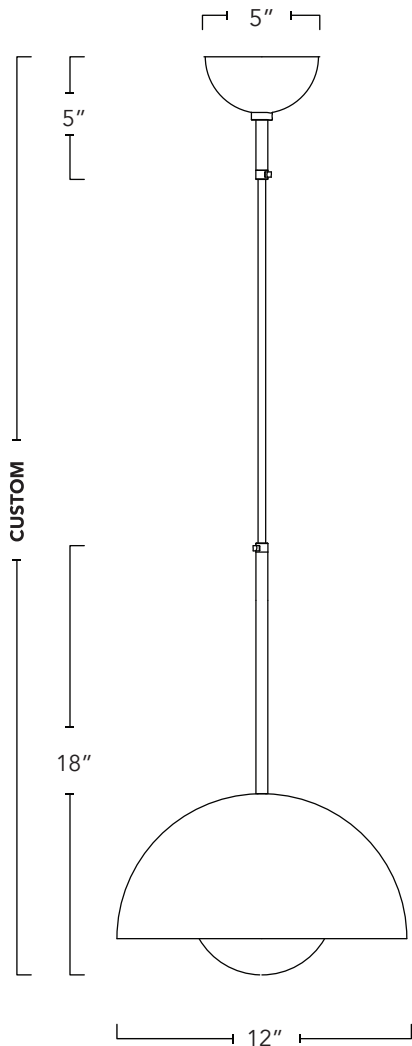

CURVE PENDANT 12 inch

The warm glow cast by a solid brass hemisphere takes central focus in this minimal pendant.

Type Pendant

Dimensions Width: 12"
Height custom to order, min. height 24"

Weight 3.5 lb / 1.6 kg

Materials & Finish Solid brass or steel components.
Smoked blown glass.
Made by hand in Toronto, Canada

Finishes: Hand Brushed Brass
Satin Steel

Illumination Voltage: 120V
Socket type: E26, Medium Base

Incandescent: G18.5 Globe in Gloss White
1 X 40W for a total of 40W
1 X 300 lumens for a total of 300 lumens
2700K Colour Temperature
or
LED: Option Available