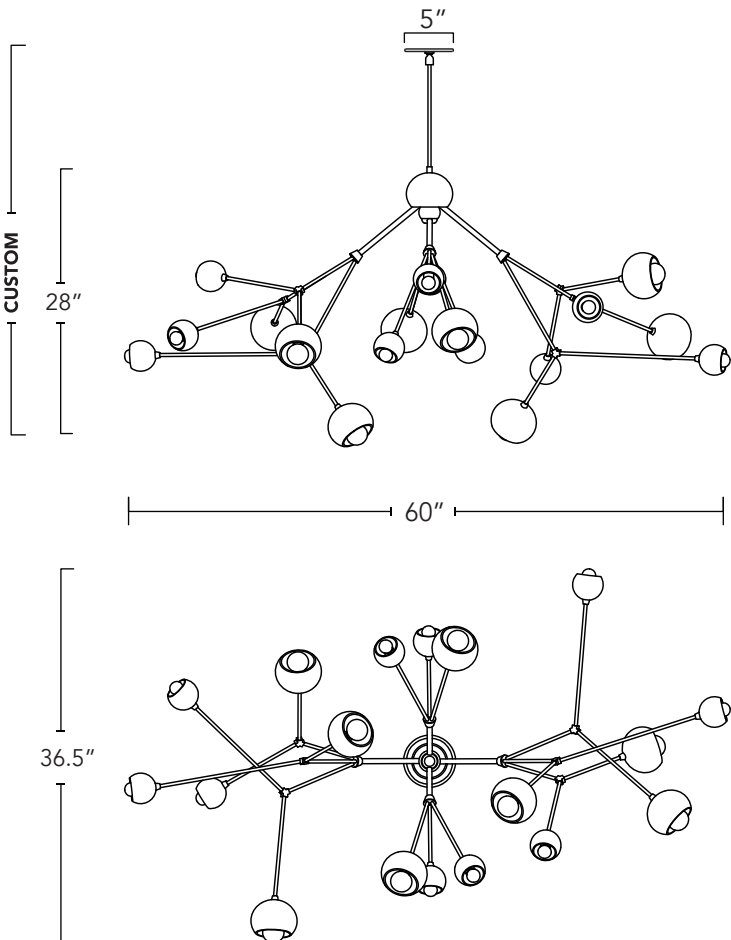

lightmaker
STUDIO

BOOM OVAL

With an exuberant and unrestrained form, Boom upends the traditional chandelier. While pure shapes appear to extend at random, the underlying geometry maintains order.

Type	Chandelier
Dimensions	Length: 60" Width: 36.5" Height custom to order, min. height: 36"
Weight	TBD
Materials & Finish	Solid brass components Made by hand in Toronto, Canada Finish: Vintage Brass
Illumination	Voltage: 120V Socket type: E12, Candelabra Incandescent & LED bulbs available

Lead Time Variable: Min. 8 Weeks

Certification c  us