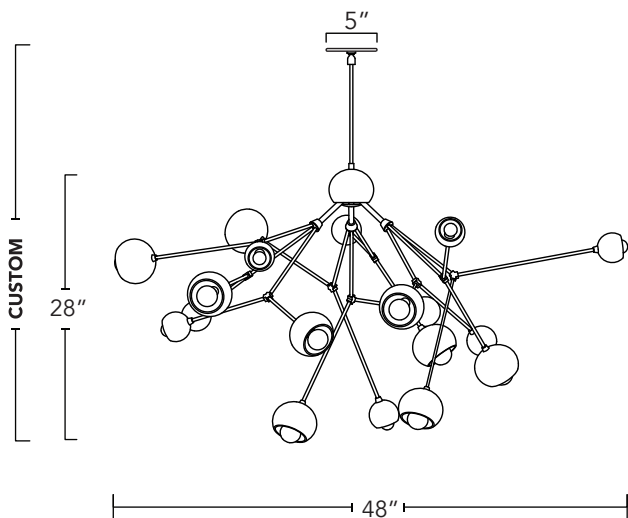

BOOM

With an exuberant and unrestrained form, Boom upends the traditional chandelier. While pure shapes appear to extend at random, the underlying geometry maintains order.

Type Chandelier

Dimensions Diameter: 48"
Height custom to order, min. height: 37"

Weight TBD

Materials & Finish Solid brass components
Made by hand in Toronto, Canada

Finish: Vintage Brass

Illumination Voltage: 120V
Socket type: E12, Candelabra
Incandescent & LED bulbs available

Lead Time Variable: Min. 8 Weeks