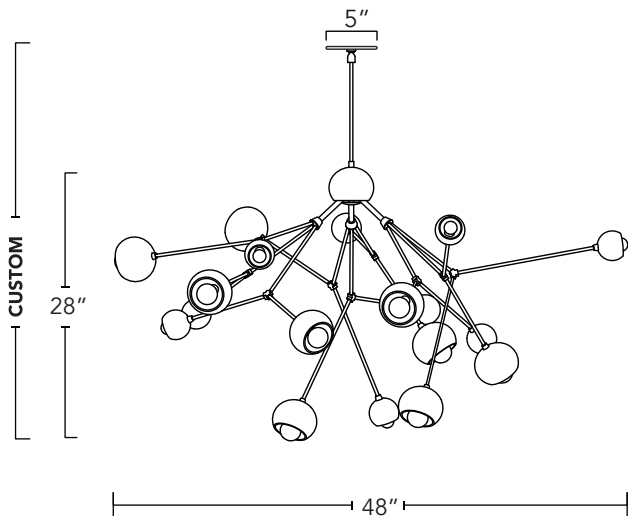

BOOM

With an exuberant and unrestrained form, Boom upends the traditional chandelier. While pure shapes appear to extend at random, the underlying geometry maintains order.

Type Chandelier

Dimensions Diameter: 48"
Height custom to order, min. height: 37"

Weight TBD

Materials & Finish Solid brass components
Made by hand in Toronto, Canada

Finish: Vintage Brass

Illumination Voltage: 120V
Socket type: E12, Candelabra
Incandescent & LED bulbs available

Lead Time Variable: Min. 8 Weeks