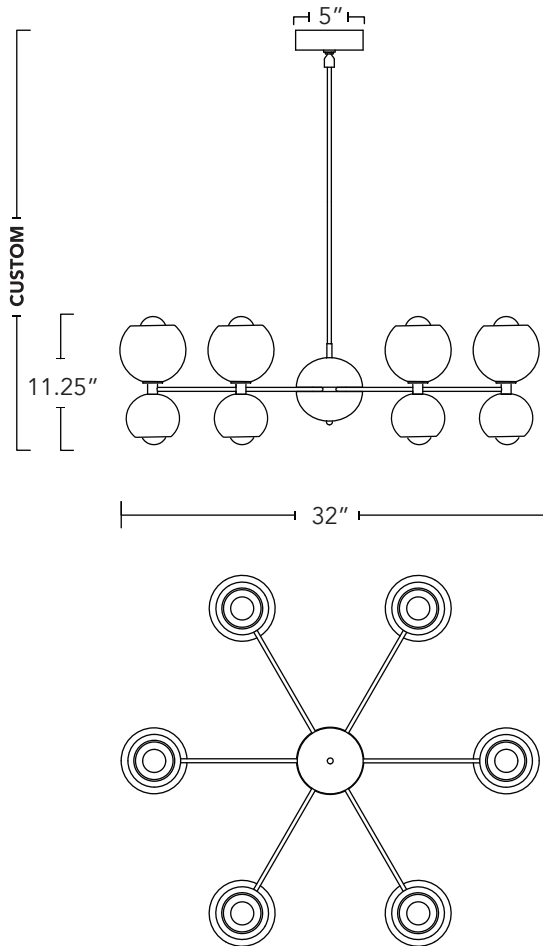

BETTY

Blown glass and vintage lighting forms reflect the simplicity and elegance of mid-century design.

Type	Chandelier
Dimensions	Diameter: 32" Height custom to order, min. height: 20.5"
Weight	20.5 lb / 9.3 kg
Materials & Finish	Solid brass components and hand blown glass. Made by hand in Toronto, Canada Finish: Vintage Brass
Illumination	Voltage: 120V Socket type: E12, Candelabra Incandescent: G16.5 Globe in Gloss White 12 X 25W for a total of 300W 12 X 330 lumens for a total of 3960 lumens 2700K Colour Temperature / Dimmable or LED: G16 Globe in Milky White 12 X 4W for a total of 48W 12 X 350 lumens for a total of 4200 lumens 2700K Colour Temperature / Dimmable
Lead Time	8 Weeks
Certification	