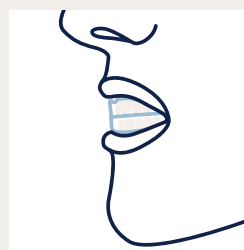

Cleaning Step 6

- **Store**
Place device in storage dish until next use.

Cleaning Step 3

- **Brush**
Gently brush foam on device with a toothbrush.

Cleaning Step 4

- **Rinse**
Rinse foam off with water.

Before bed

- **Cleaner in mouth**
To enhance teeth whitening, dispense Cleaner foam into the device (upper and lower arch) and then put in your mouth with the foam in.

Ordering

- **Ordering Cleaner is easy**
To restock your Cleaner supply, order through the App now.