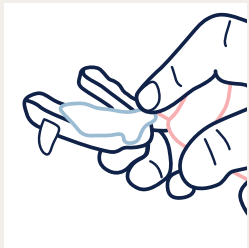

GoodSleepco™

How to clean your device

Cleaning Step 1

- **Rinse**
Rinse device with water.

Cleaning Step 5

- **Dry**
Allow to dry.

Cleaning Step 2

- **Use Cleaner**
Dispense Cleaner foam on device (ensure you clean both upper and lower arches if using Hushd Pro).

Cleaning Step 6

- **Store**
Place device in storage dish until next use.

Cleaning Step 3

- **Brush**
Gently brush foam on device with a toothbrush.

Cleaning Step 4

- **Rinse**
Rinse foam off with water.

Before bed

- **Cleaner in mouth**
To enhance teeth whitening, dispense Cleaner foam into the device (upper and lower arch) and then put in your mouth with the foam in.

Ordering

- **Ordering Cleaner is easy**
To restock your Cleaner supply, order through the App now.