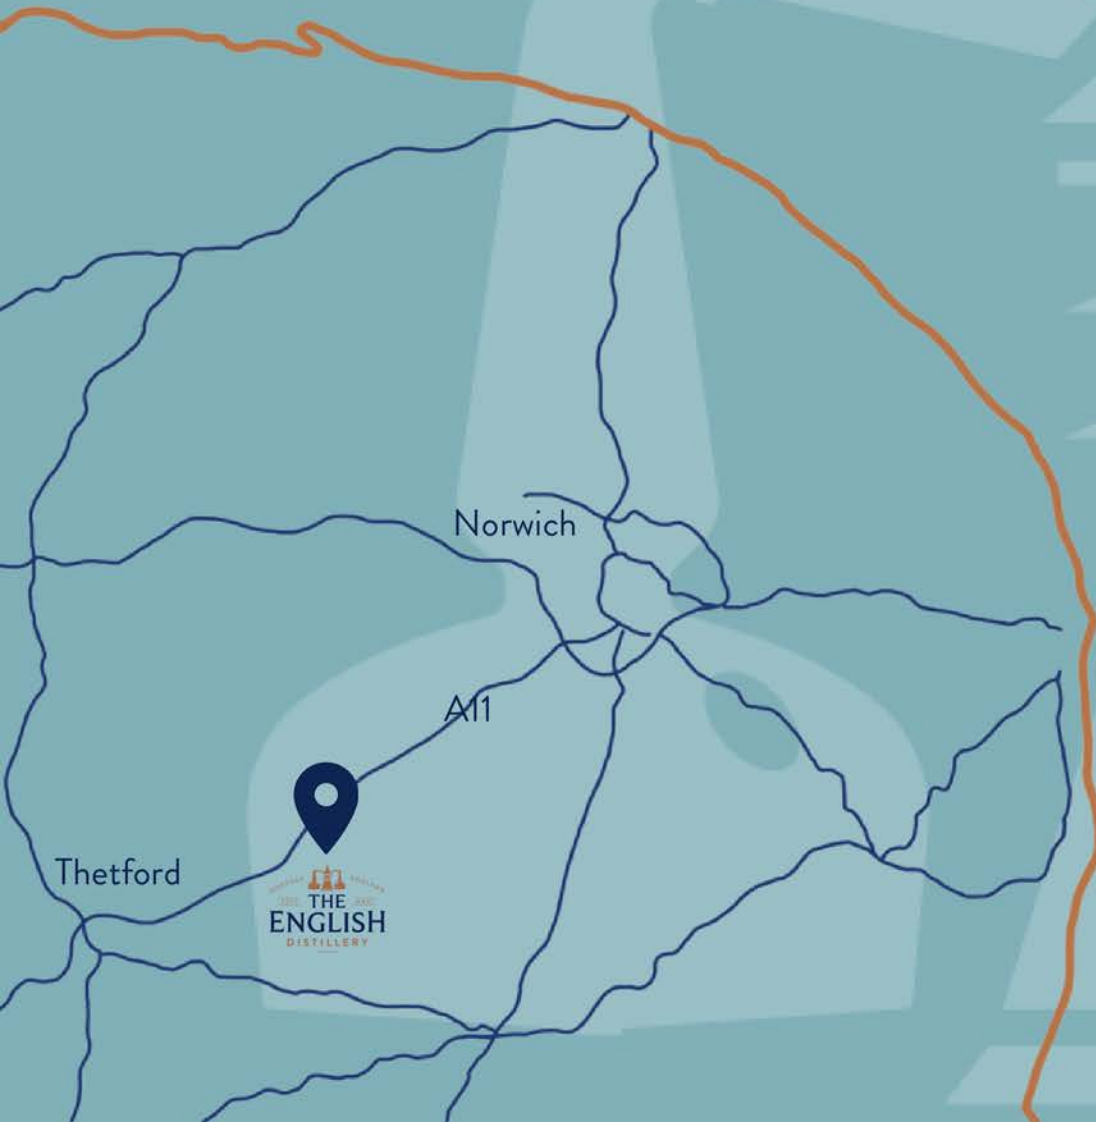

CONFERENCES & EVENTS

The English Distillery is set amongst beautiful Norfolk countryside yet is only 5 minutes from the A11 and 30 minutes from Norwich and Newmarket.

The Distillery is the perfect location for conferences, corporate events, away days, team events, business seminars and meetings and private celebrations. Whether you are hosting an informal meeting for a small group or a seminar for up to 60, our team will work with you to create a bespoke package.