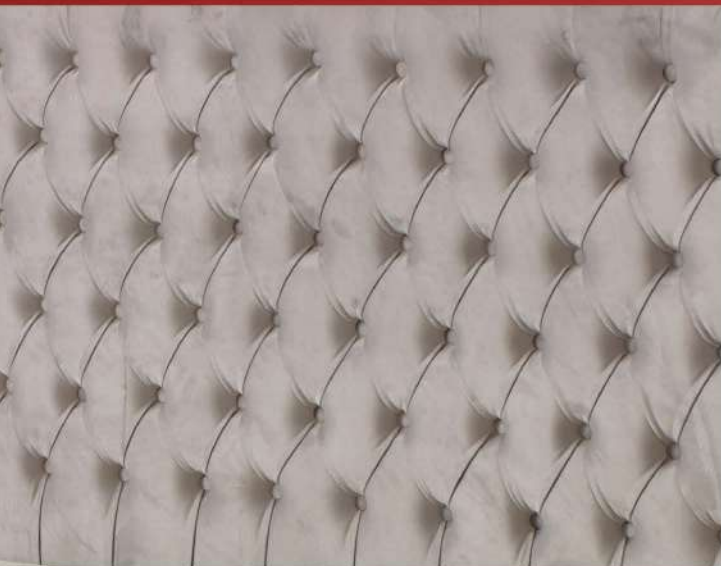

*Available in other fabrics and colours. All sizes are approximate.

FLORIDA (WITH WINGS):

Sizes:	Width (cm)	Length (cm)	Headboard Height (cm)*	Headboard Width (cm)*
Single	98	214	138	106
Small Double	128	214	138	136
Double	144	214	138	152
King	160	219	138	168
Superking	190	219	138	198

*Available in other fabrics and colours. All sizes are approximate.

PANAMA:

Sizes:	Width (cm)	Length (cm)	Headboard Height (cm)*
Single	98	214	138
Small Double	128	214	138
Double	144	214	138
King	160	219	138
Superking	190	219	138