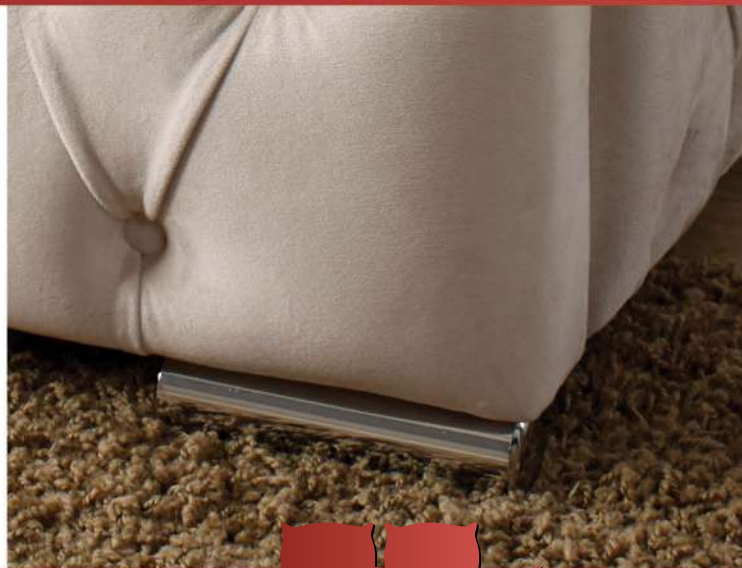

VIENNA:

Sizes:	Width (cm)	Length (cm)	Headboard Height (cm)*	Headboard Width (cm)*
Single	98	214	138	106
Small Double	128	214	138	136
Double	144	214	138	152
King	160	219	138	168
Superking	190	219	138	198

*Available in other fabrics and colours. All sizes are approximate.