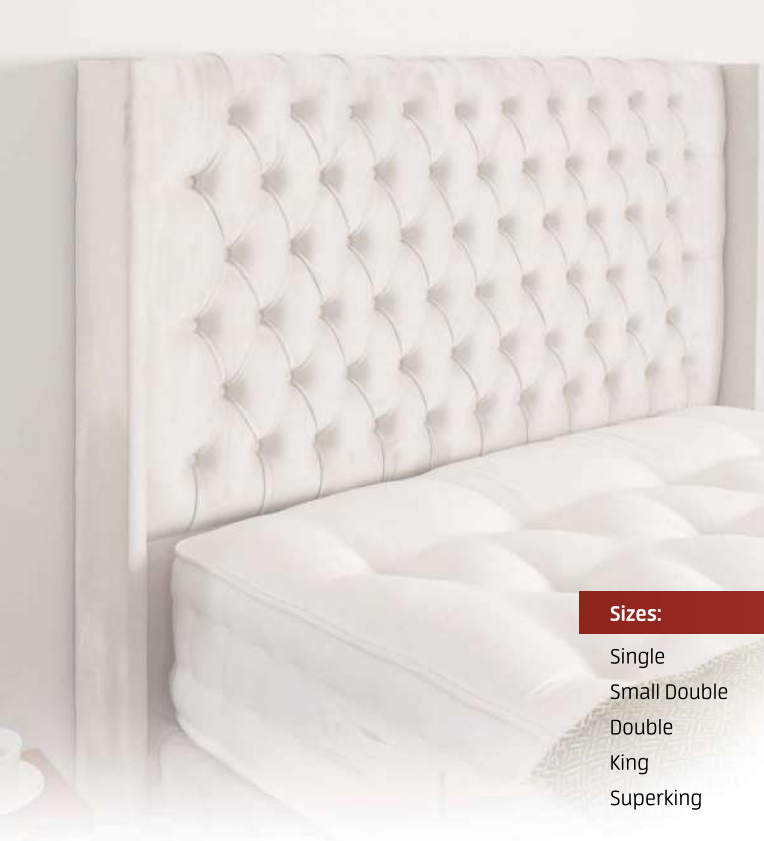

*Available in other fabrics and colours. All sizes are approximate.

PANAMA:

Sizes:	Width (cm)	Length (cm)	Headboard Height (cm)*
Single	98	214	138
Small Double	128	214	138
Double	144	214	138
King	160	219	138
Superking	190	219	138

*Available in other fabrics and colours. All sizes are approximate.

Moscow Bed shown with optional footstool

MOSCOW:

Sizes:	Width (cm)	Length (cm)	Headboard Height (cm)*
Single	98	236	138
Small Double	128	236	138
Double	144	236	138
King	160	241	138
Superking	190	241	138

*Available in other fabrics and colours. All sizes are approximate.

VIENNA:

Sizes:	Width (cm)	Length (cm)	Headboard Height (cm)*	Headboard Width (cm)*
Single	98	214	138	106
Small Double	128	214	138	136
Double	144	214	138	152
King	160	219	138	168
Superking	190	219	138	198