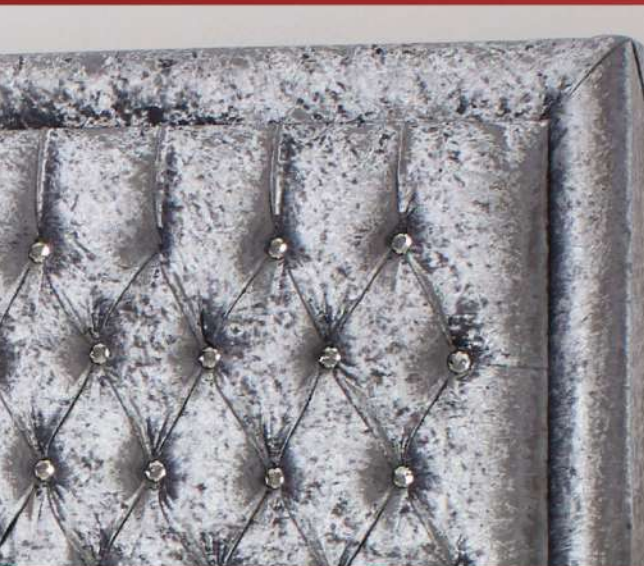

RIO:

Sizes:	Width (cm)	Length (cm)	Headboard Height (cm)*
Single	98	214	138
Small Double	128	214	138
Double	144	214	138
King	160	219	138
Superking	190	219	138

*Available in other fabrics and colours. All sizes are approximate.