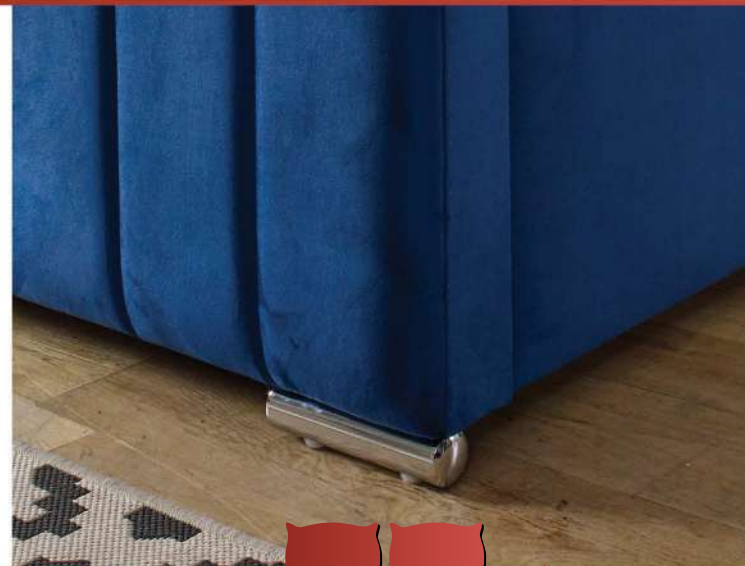

*Available in other fabrics and colours. All sizes are approximate. Can be upgraded to Floor Standing Headboard (137cm)

ATHENS:

Sizes:	Width (cm)	Length (cm)	Headboard Height (cm)*
Single	98	214	138
Small Double	128	214	138
Double	144	214	138
King	160	219	138
Superking	190	219	138