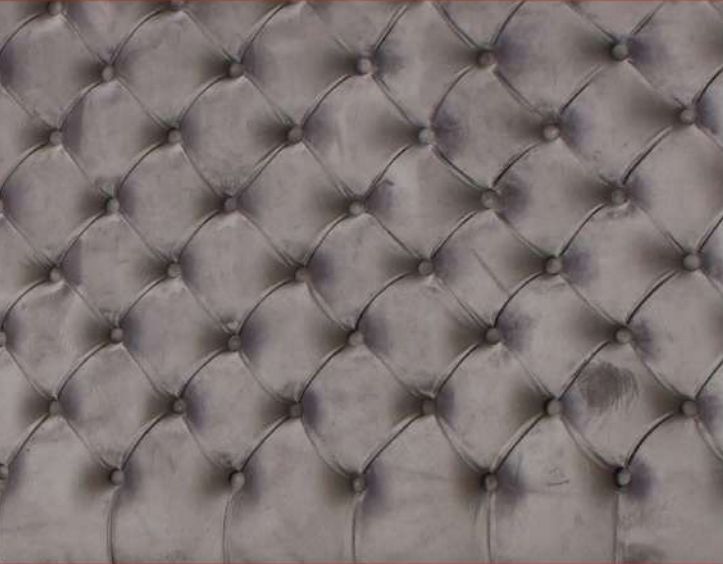

KINGSTON:

Sizes:	Width (cm)	Length (cm)	Headboard Height (cm)*	Headboard Width (cm)*
Single	98	214	138	106
Small Double	128	214	138	136
Double	144	214	138	152
King	160	219	138	168
Superking	190	219	138	198

*Available in other fabrics and colours. All sizes are approximate.