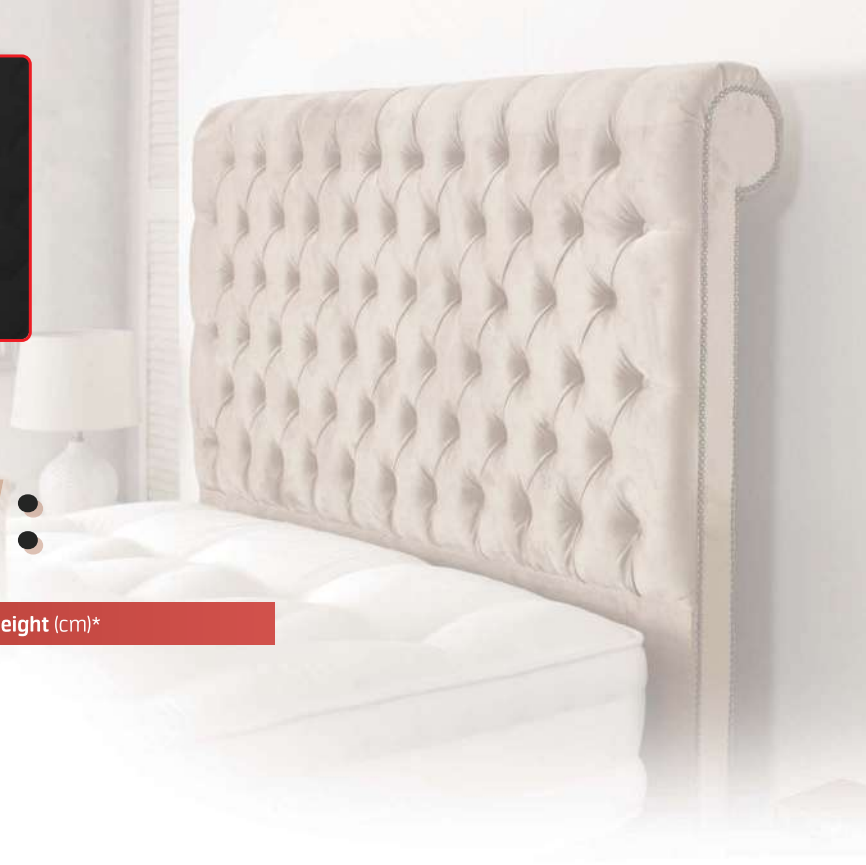

MOSCOW:

Sizes:	Width (cm)	Length (cm)	Headboard Height (cm)*
Single	98	236	138
Small Double	128	236	138
Double	144	236	138
King	160	241	138
Superking	190	241	138

*Available in other fabrics and colours. All sizes are approximate.