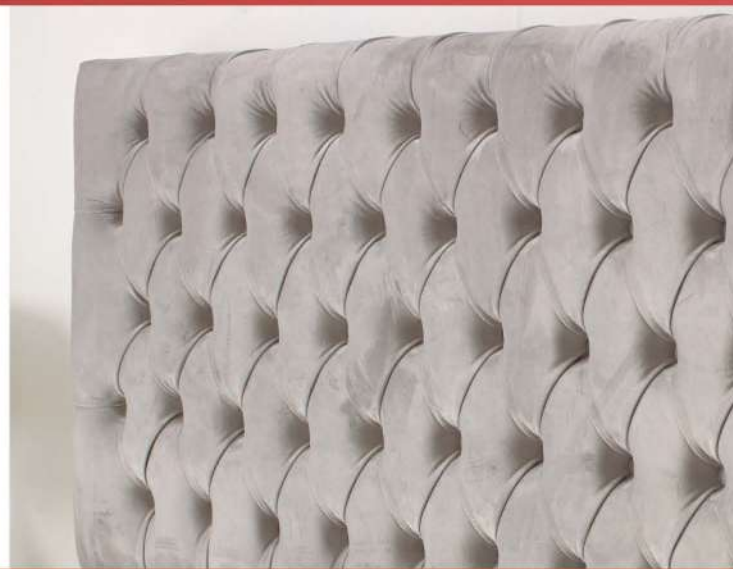

FLORIDA:

Sizes:	Width (cm)	Length (cm)	Headboard Height (cm)*
Single	98	214	138
Small Double	128	214	138
Double	144	214	138
King	160	219	138
Superking	190	219	138

*Available in other fabrics and colours. All sizes are approximate.