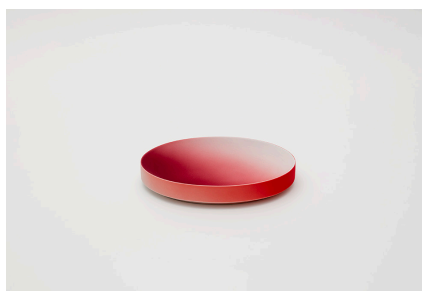

PN: KC/003
Name: Plate 220
Color: Dark Red/Red
Size (mm): W226 D157 H35