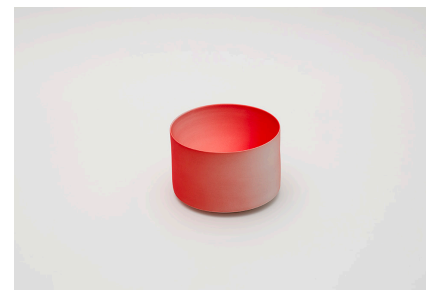

PN: KC/008
Name: Bowl 160
Color: Red
Size (mm): ϕ 160 H107