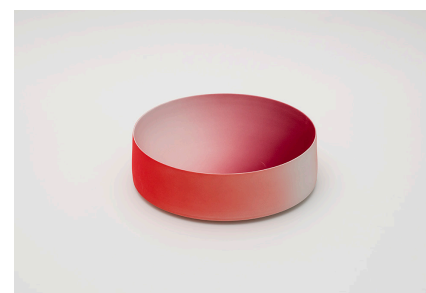

PN: KC/012
Name: Bowl 280
Color: Dark Red/Red
Size (mm): ϕ 276 H87