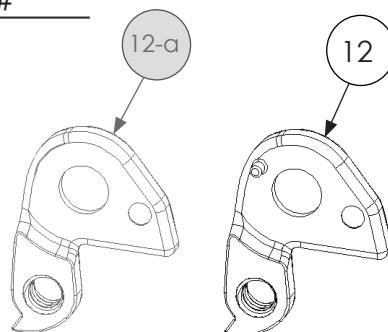

* Item 12-a is discontinued. It is still available as a replacement part for Factory Edition RZ7's as: Part# PCZ7-14#_A