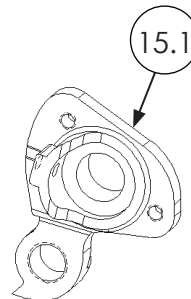

ITEM	DESCRIPTION	PART #
1	Altum FM M	
2	Altum FM Fork	PC-F-02
3	Seat Post Zero Offset R1	PC-FK-05
4	Altum Top Cap 15mm R6	PC-SP-01
5	Altum V2,FD Mount R3	PC-TC-3#
6	Altum Compact Clamp V2	PC-F-2#
6.1	Altum Clamp Top	PC-F-24#
6.2	Altum Compact Clamp Nut	PC-F-25#
6.3	M5 Wedge Clamp Bolt	PC-F-27#
6.4	Altum Clamp Follower V2	PC-F-26#
7	Altum DT 2x Cable Stop	SVC-003
8	Altum DT Di2 Cable Stop	-
9	Altum Hydro Cable Guide	-
10	Altum BB Guide V2	-
11	Altum BB Guide Di2 V2	-
12	Altum Grommet, Rear Mechanical	-
13	Altum Grommet, Rear Electronic	-
14	Parlee Seat Rail Clamp V2	
14.2	Parlee Seat Rail Clamp Bottom V2	
14.3	Parlee Seat Rail Clamp Top V2	
14.4	Seat Rail Washer	
14.5	M6 x 1.0x25	
15	Altum Thru Axle Module	
15.1	Thru Axle RDH	PCF-10#
15.2	Thru Axle Inner Plate Right	
15.3	Thru Axle Cap Left	
15.4	Thru Axle Inner Plate Left	
16	Parlee 12mm x 1.5 x 125 Thru Axle Front	
17	Parlee 12mm x 1.5 x 172 Thru Axle Rear	
18	M4 x 12 (Flat Head)	PC-F-18#
19	M5 Water Bottle Bolt	PC-F-20#
20	M5 x 22L Socket Cap Screw	
21	M5 STAINLESS STEEL FLAT WASHER	
22	C Plug (1HA401T078003-B)	

* SVC-000 parts are shown in detail on Service Kit pages 3, and 4