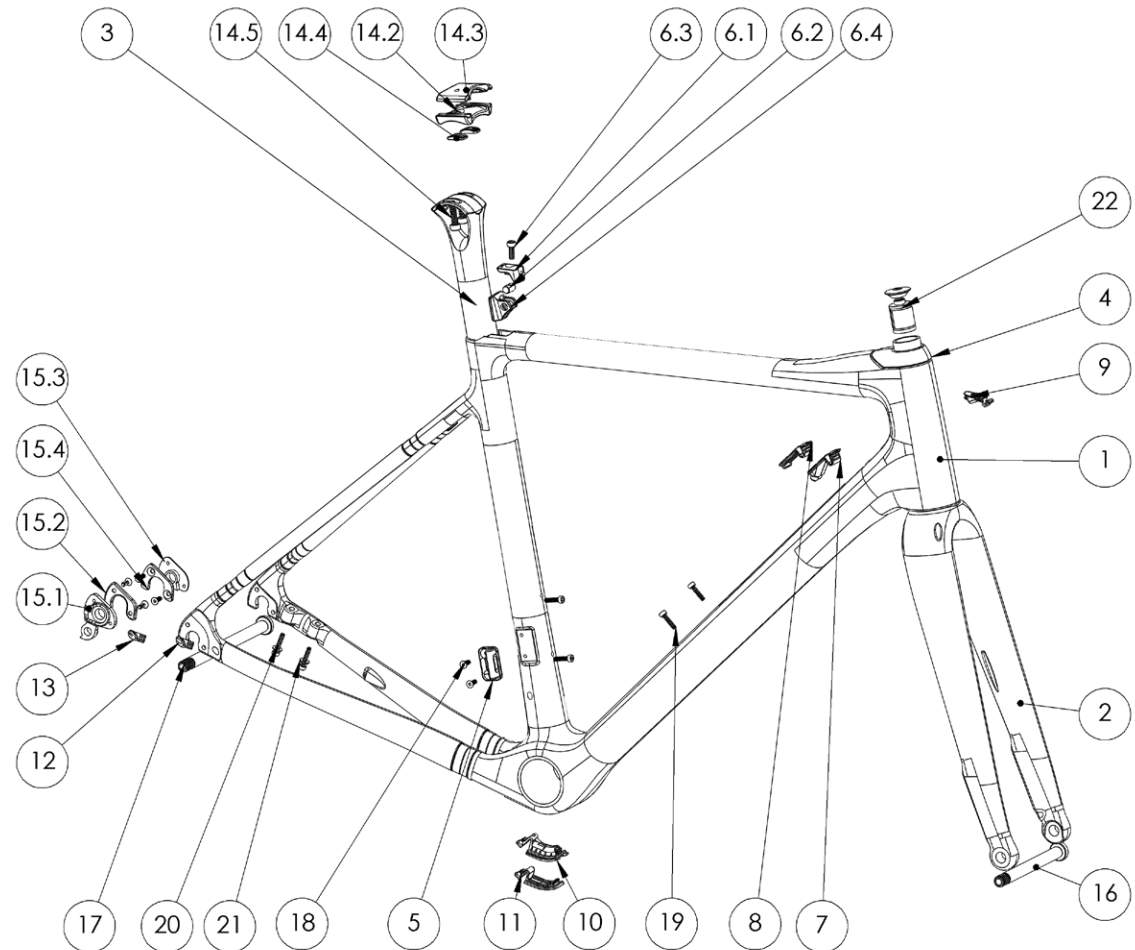

ITEM	DESCRIPTION	PART #
1	Altum FM M	
2	Altum FM Fork	PC-F-02
3	Seat Post Zero Offset R1	PC-FK-05
4	Altum Top Cap 15mm R6	PC-SP-01
5	Altum V2,FD Mount R3	PC-TC-3#
6	Altum Compact Clamp V2	PC-F-2#
6.1	Altum Clamp Top	PC-F-24#
6.2	Altum Compact Clamp Nut	PC-F-25#
6.3	M5 Wedge Clamp Bolt	PC-F-27#
6.4	Altum Clamp Follower V2	PC-F-26#
7	Altum DT 2x Cable Stop	SVC-003
8	Altum DT Di2 Cable Stop	-
9	Altum Hydro Cable Guide	-
10	Altum BB Guide V2	-
11	Altum BB Guide Di2 V2	-
12	Altum Grommet, Rear Mechanical	-
13	Altum Grommet, Rear Electronic	-
14	Parlee Seat Rail Clamp V2	
14.2	Parlee Seat Rail Clamp Bottom V2	
14.3	Parlee Seat Rail Clamp Top V2	
14.4	Seat Rail Washer	
14.5	M6 x 1.0x25	
15	Altum Thru Axle Module	
15.1	Thru Axle RDH	PCF-10#
15.2	Thru Axle Inner Plate Right	
15.3	Thru Axle Cap Left	
15.4	Thru Axle Inner Plate Left	
16	Parlee 12mm x 1.5 x 125 Thru Axle Front	
17	Parlee 12mm x 1.5 x 172 Thru Axle Rear	
18	M4 x 12 (Flat Head)	PC-F-18#
19	M5 Water Bottle Bolt	PC-F-20#
20	M5 x 22L Socket Cap Screw	
21	M5 STAINLESS STEEL FLAT WASHER	
22	C Plug (1HA401T078003-B)	

* SVC-000 parts are shown in detail on Service Kit pages 3, and 4