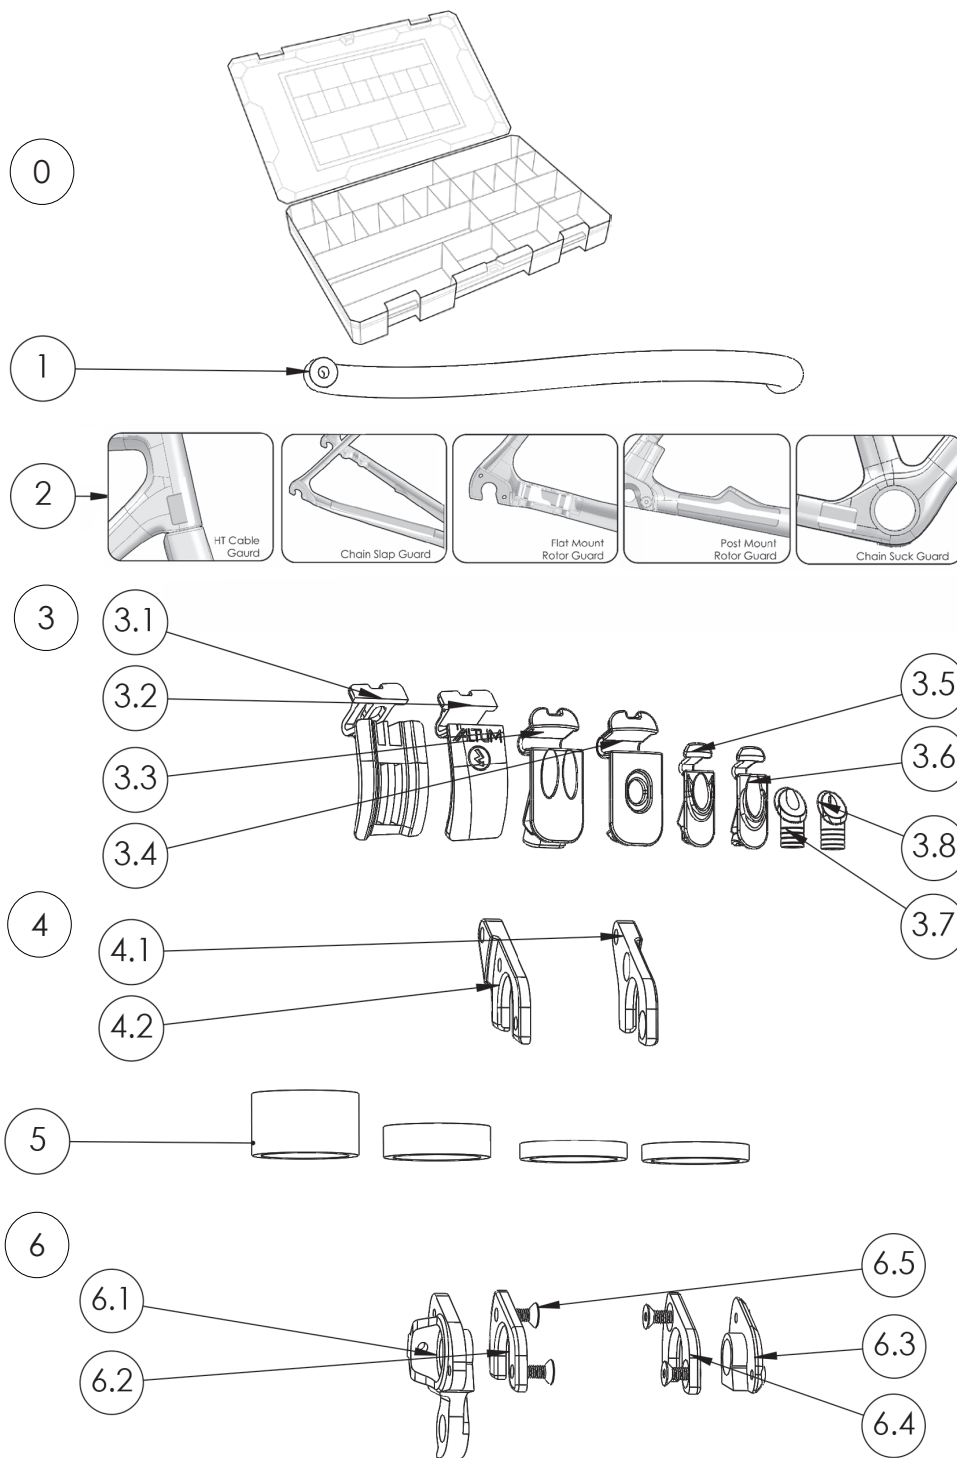

Service Kits

Service kits are part bundles we have created to meet the needs of our retail partners. These routinely ordered parts, for replacement or product maintenance, are now conveniently available as an easy to order SKU.

ITEM	DESCRIPTION	PART #
0*	Dealer Service Kit	SVC-KIT
1	Anti Rattle Cabling Foam	SVC-001
2	Frame Armor Kit	SVC-002
3	Altum (Disc& Rim) Chebacco Cable Port Kit	SVC-003
3.1	Altum BB Cable Guide	SVC-003
3.2	Altum BB Guide Di2	SVC-003
3.3	Altum 2x Cable Stop	SVC-003
3.4	Altum DT Di2 Cable Stop	SVC-003
3.5	Altum Hydro Cable Guide	SVC-003
3.6	Altum Rim Brake Cable Stop	SVC-003
3.7	Altum Grommet, Rear Mechanical	SVC-003
3.8	Altum Grommet, Rear Electronic	SVC-003
4	Chebacco Fender Mount Kit	SVC-004
4.1	Thru Axle ND Inner Plate w Mount	SVC-004
4.2	Thru Axle DS Inner Plate w Mount	SVC-004
5	1.125 in Carbon Spacer Kit	SVC-005
6	Thru Axle Conversion Kit	SVC-006
6.1	Thru Axle RDH	SVC-006
6.2	Thru Axle Inner Plate Right	SVC-006
6.3	Thru Axle Cap Left	SVC-006
6.4	Thru Axle Inner Plate Left	SVC-006
6.5	M4 x 12 (Flat Head)	SVC-006

* Our Dealer Service Kit is a collection of commonly used parts (individual service kits) organized in a labeled durable plastic case. Ask your sales rep for details.