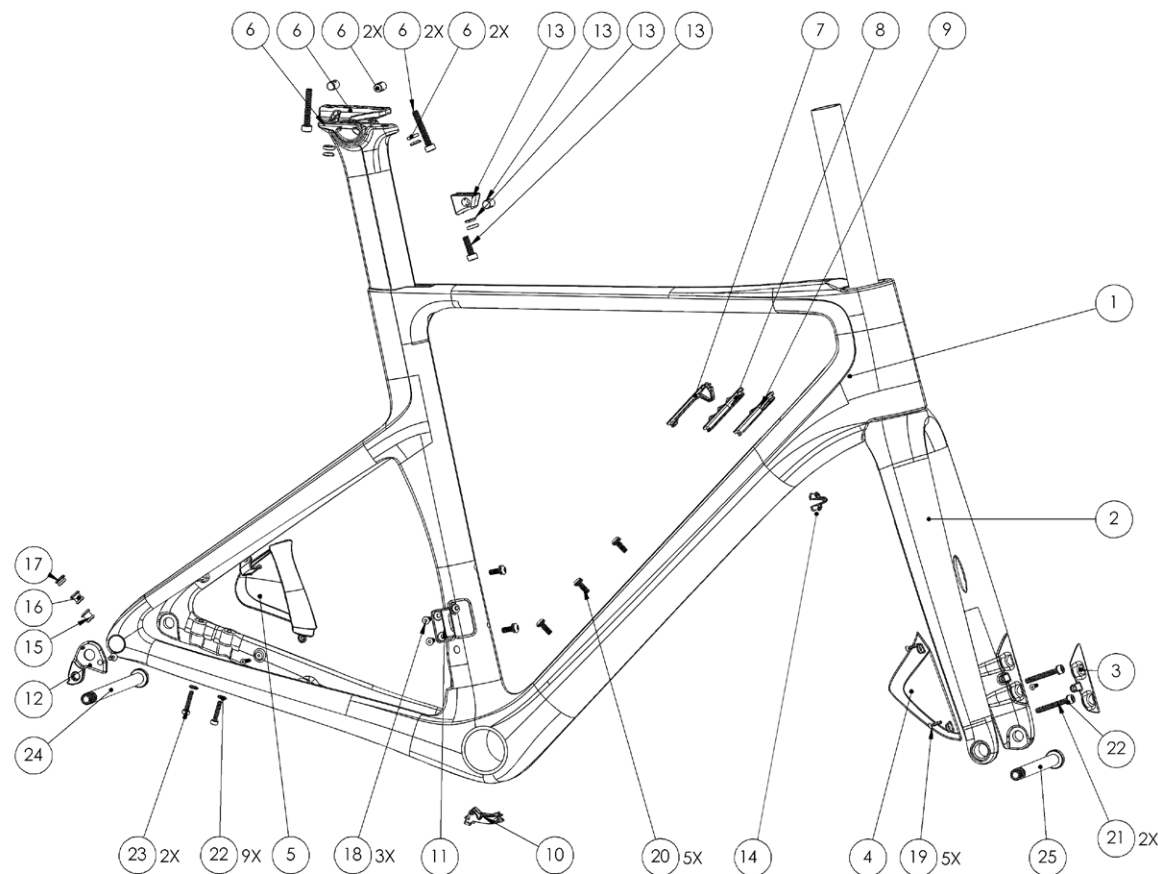

RZ7 Frameset

ITEM	DESCRIPTION	PART #
1	RZ7 Frame	
2	RZ7 Fork	
3	RZ7 Fork Blade Front Plug, Black	PCZ7-20#
4	RZ7 Front Speed Shield, Black	PCZ7-19#
5	RZ7 Rear Speed Shield, Black	PCZ7-18#
6	RZ7 Seatpost Rail Clamp Assembly	SVC-014
7	RZ7 DT Blanking Plate, Black	PCZ7-12#
8	RZ7 DT Mech/Brake Cable Guide, 3 Holes	PCZ7-10#
9	RZ7 DT Di2/Brake Cable Guide, 1 Hole	PCZ7-11#
10	RZ7 BB Cable Guide / Cover Plate	PCZ7-13#
11	Parlee Front Derailleur Mount	PC-F-2#
12*	RZ7 Rear Derailleur Hanger	PCZ7-14#_B
13	RZ7 SP Wedge; Includes all hardware	PCZ7-8#
14	RZ7 Steerer Tube Cable Guide	PCZ7-28#
15	Blind Grommet	SVC-019
16	Mechanical Cable Grommet	SVC-020
17	Di2 Grommet	KSMGM02
18	M4X12mm Flat Head Bolt	PC-F-18#
19	M3x12mm Flat Head/Speed-Shield Screw	PCZ7-34#
20	M5 x16 Button Head Water Bottle Screw	PC-F-41#
21	M5 Front Caliper Bolt	PCZ7-32#
22	M5 Washer	PC-S-5#
23	Rear disc brake mounting screw kit	SVC-008
24	Thru Axle Rear RZ7 only 12x162x 1.5p	TA12-162.5-P1.5
25	Thru Axle Front RZ7 only 12x119x 1.5p	TA12-119.5-P1.5
26	Top cap, RZ7 for non-Parlee stem only	SVC-015
27	M4X10mm Flat Head Bolt	PC-F-19#