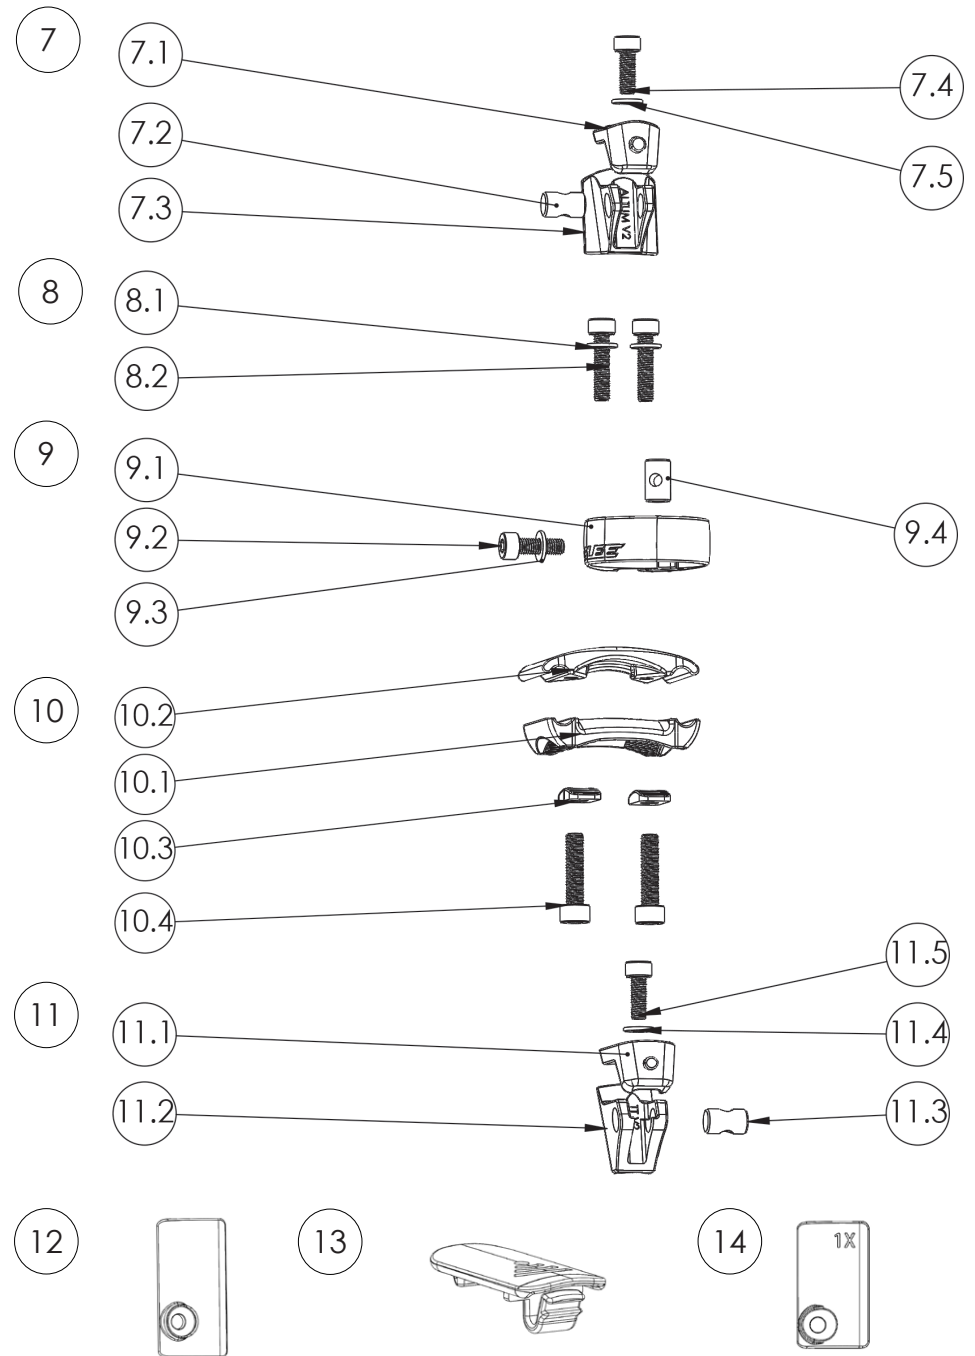

Service Kits CONT.

7	SP Wedge Assembly, Altum Altum Disc	SVC-007
7.1	Altum Clamp Top V2	SVC-007
7.2	Altum Compact Clamp Nut	SVC-007
7.3	Altum Clamp Follower V2	SVC-007
7.4	M5 x 14 Socket Screw	SVC-007
7.5	M5 FLAT WASHER	SVC-007
8	Rear Flat Mount Caliper Screw Kit,	SVC-008
8.1	M5 STAINLESS STEEL FLAT WASHER	SVC-008
8.2	M5 x22L Socket Head Screw	SVC-008
9	SP Clamp Assembly, Chebacco	SVC-009
9.1	SP Clamp 36.4mm	SVC-009
9.2	M5 x16 Socket Head Screw	SVC-009
9.3	M5 Stainless Steel Washer	SVC-009
9.4	Altum Compact Clamp Nut	SVC-009
10	Seat Rail Clamp Assembly, All Parlee	SVC-010
10.1	Parlee Seat Rail Clamp Bottom V2	SVC-010
10.2	Parlee Seat Rail Clamp Top V2	SVC-010
10.3	Seat Rail Washer	SVC-010
10.4	M6 x 1.0x25	SVC-010
11	SP Wedge Assembly, TTiR (disc)	SVC-011
11.1	TT V2 Clamp Top	SVC-011
11.2	TT V2 SP Follower	SVC-011
11.3	Altum Compact Clamp Nut	SVC-011
11.4	M5 FLAT WASHER	SVC-011
11.5	M5 x 14 Socket Screw	SVC-011
12	Blanking Panel, ST, FD mount, Chebacco only	SVC-012
13	Blanking Panel, DT, cable port, Altum, Altum Disc and Chebacco	SVC-013
14	Blanking Panel, ST, FD mount, Altum/Altum Disc only	SVC-014