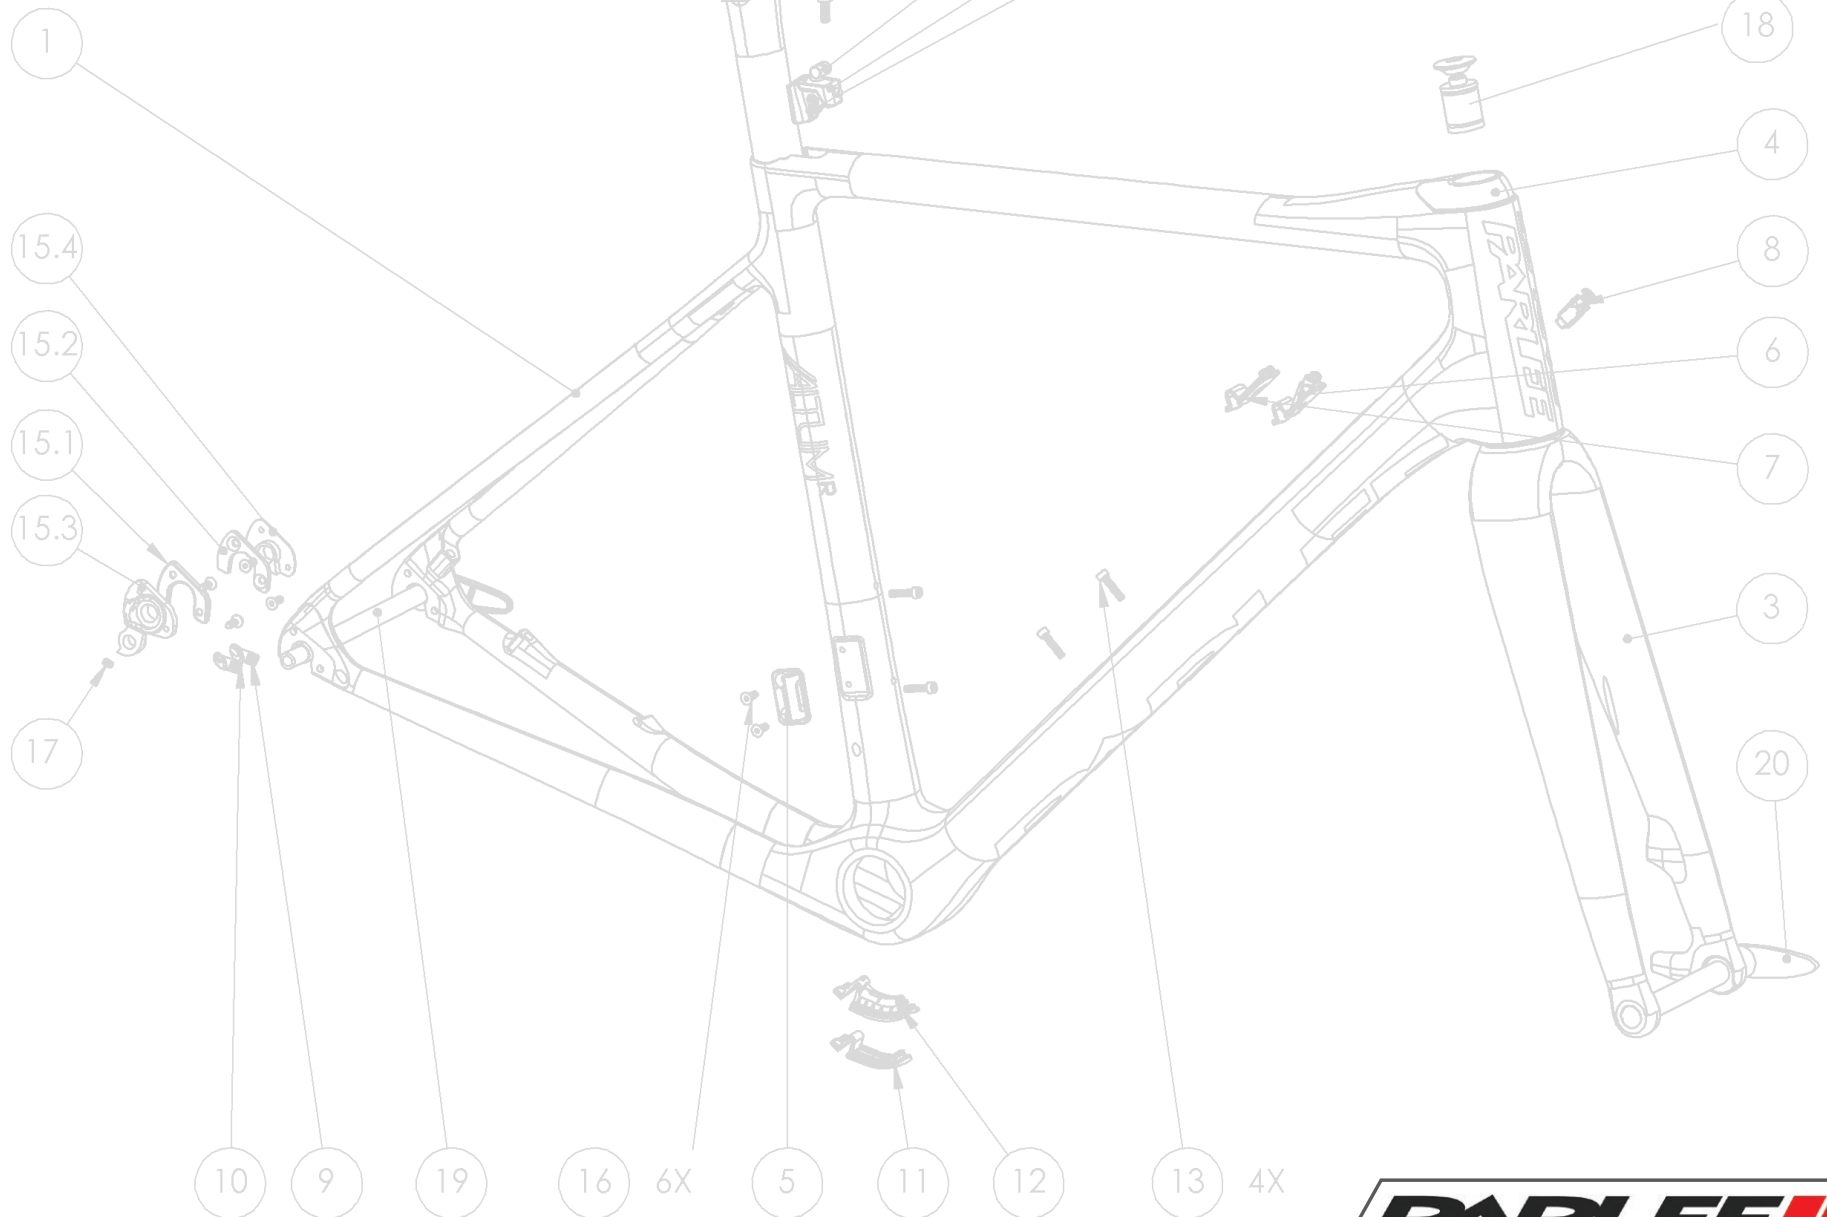

Parlee Service and Support Parts Guide

Frameset and Service Kit Diagrams
Version R1.5

Service Parts Kits	3, 4
RZ7 Frameset	5
RZ7 Cockpit	6
Altum	7
Altum Disc	8
Chebacco	9
TTiR	10
TTiR Cockpit	11
Z-Zero, Z-Zero Disc, Z-Zero X	12