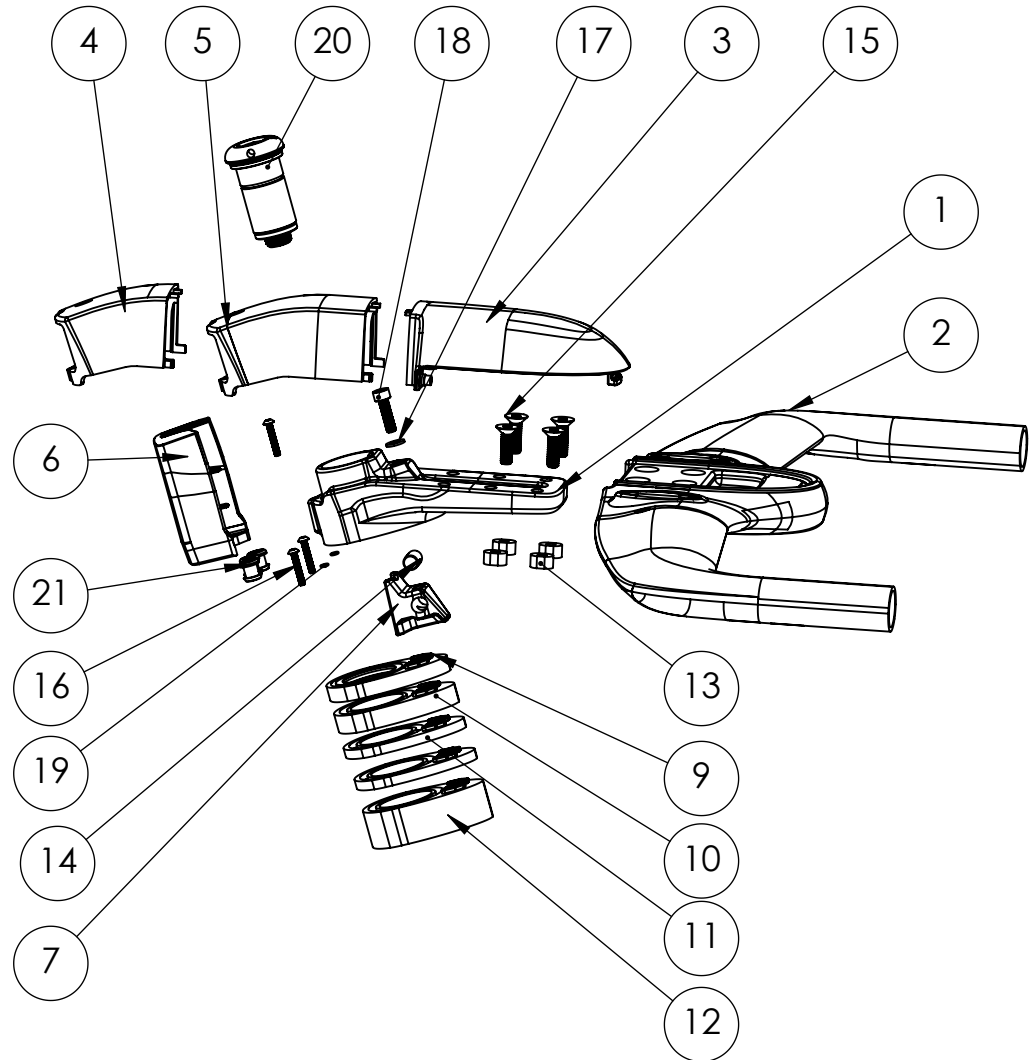

* SVC-000 parts are shown in detail on Service Kit pages 3, and 4

TTiR Disc Frameset

ITEM	DESCRIPTION	PART #
1	TTiR Frame	
2	TTiR Disc Fork	
3	TTiR SP	
4	TTiR V2 SP Clamp	SVC-011
4.1	M5 Barrel Nut	-
4.2	TTiR V2 Clamp Top	-
4.3	TTiR SP Follower	-
4.4	M5 FLAT WASHER	-
4.5	M5 Wedge Clamp Bolt	-
5	TTiR Seat Rail Clamp Assembly	
5.1	TTiR Seat Rail Washer	PC-SP-2#
5.2	M5 Socket Head 35mm	PC-SP-8#
5.3	TTiR Seat Post Rail Clamp	PC-SP-7#
5.4	Seat Rail Washer	PC-S-5#
5.5	Seat Rail Clamp Bottom V2 ALU	PC-SP-4#
5.6	Seat Rail Clamp Top V2 Alu	PC-SP-5#
5.7	Seat Rail Clamp Nut	PC-SP-1#
5.8	M6 x 1.0 x 25	PC-SP-6#
6	TTiR, FD Cable Guide	PC-F-30#
7	TTiR CG Cover	PC-F-31#
8	Altum V2,FD Mount	PC-F-2#
9	TTiR RDH	PC-F-32#
10	M3 Flat Head 10mm	PC-F-34#
11	Altum Grommet, Rear Electronic	PC-F-9#
12	Altum Grommet, Rear Mechanical	PC-F-8#
13	M4 FDH Bolt	PC-F-18#
15	M5 x 18mm SCREW	PC-S-18#
17	M5 Washer	PC-S-5#
18	TTiR Disc Fork Shield	FP-fairing FK front
19	TTiR Rear Disc Shield	FP-fairing rear
20	TTiR RDH Nut	PC-F-33#

* SVC-000 parts are shown in detail on Service Kit pages 3, and 4

TTiR Cockpit

ITEM	DESCRIPTION	PART #
1	TTiR Stem	PC-S-02
2	TTiR Base Bar	PC-HB-02
3	TTiR Base Bar Cover	PC-S-8#
4	TTiR Stem Cover Short	PC-S-7#
5	TTiR Stem Cover Long	PC-S-6#
6	TTiR Cable Hood	PC-S-9#
7	TTiR Stem Clamp Follower	PC-S-10#
8	Compact Clamp Nut	PC-F-25#
9	TTiR Top Cap	PC-S-11#
10	TTiR Stem Spacer 10mm	PC-S-12#
11	TTiR Stem Spacer 5mm	PC-S-13#
12	TTiR Stem Spacer 20mm	PC-S-14#
13	TTiR M6 Stem Nut	PC-S-15#
15	M6, 20mm Flat Head Screw	PC-S-16#
16	M3 x 18mm Button Head Screw	PC-F-34#
17	M5 FLAT WASHER	PC-F-44#
18	M5, 18mm	PC-S-18#
19	O ring 2.5mm ID, 4.5mm OD	PC-S-19#
20	TTiR Compression Plug	1HA401T078003-B
21	TTiR Mech Cable Grommet	PC-FF-TTV2-1#