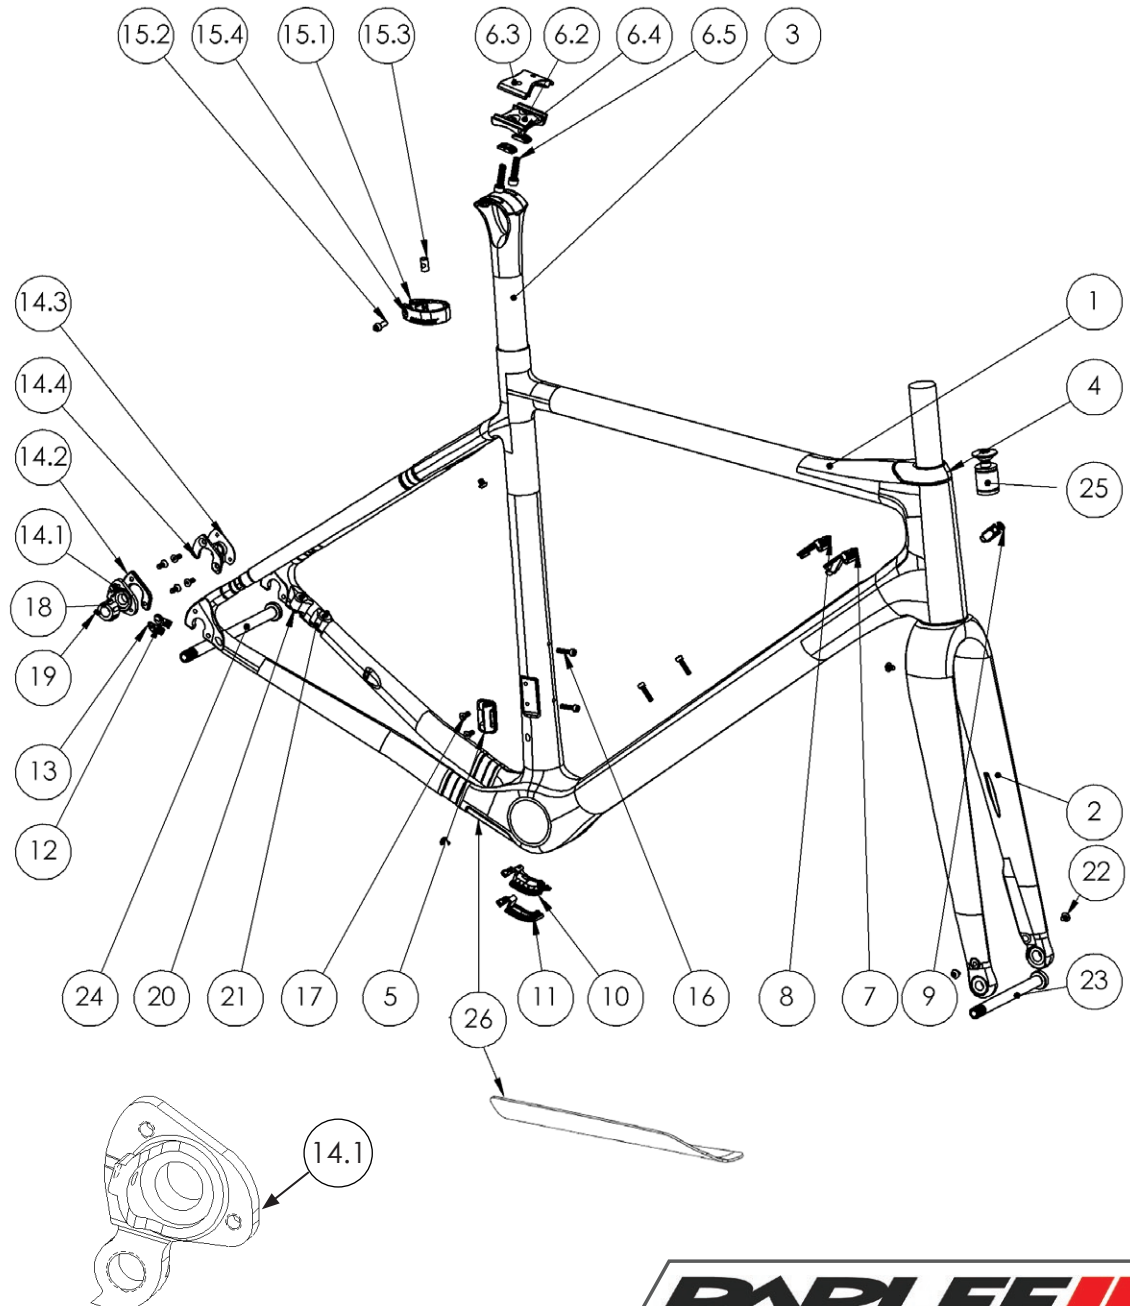

Chebacco Parts

Chebacco 9

ITEM	DESCRIPTION	PART #
1	Parlee Chebacco Frame	
2	Parlee Chebacco Fork	
3	Parlee 31.6 Seatpost	
4	Chebacco Top Cap 8.7/15/26mm	PC-TC-3#
5	Parlee FD mount	PC-F-2#
6	Parlee Seat Rail Clamp V2	SVC-010
6.2	Parlee Seat Rail Clamp Bottom V2	-
6.3	Parlee Seat Rail Clamp Top V2	-
6.4	Seat Rail Washer	-
6.5	M6 x 1.0x25	-
7	Altum/Chebacco DT 2x Cable Stop	PC-F-3#
8	Altum/Chebacco DT Di2 Cable Stop	PC-F-5#
9	Altum Disc/Chebacco Hydro Guide	PC-F-4#
10	Altum/Chebacco BB Cable Guide	PC-F-6#
11	Altum/Chebacco BB Di2 Cover	PC-F-7#
12	Altum/Chebacco Grommet, Rear Mech	PC-F-8#
13	Altum/Chebacco Grommet, Rear Di2	PC-F-9#
14	Altum Disc/Chebacco Thru-Axle Kit	SVC-006
14.1	Thru Axle RDH R3	-(PCF-10#)
14.2	Thru Axle Inner Plate Right R1	-
14.3	Thru Axle Cap LEFT R2	-
14.4	Thru Axle Inner Plate Left R1	-
15	Chebacco Seatpost Clamp 36.4mm	SVC-009
15.1	SP Clamp 36.4mm R2	-
15.2	M5 x 16 Bolt	-
15.3	Clamp Nut	-
15.4	M5 Flat Washer	-
16	M5 Water Bottle Bolt	PC-F-20#
17	M4 x 12mm (Flat Head)	PC-F-18#
18	Thru Axle End Nut 12mm x 1.5	HCQXXX00S2995C
19	M4 x 6L Set Screw	
20	M5 x 22L Socket Cap Screw	SVC-008
21	M5 SS Flat Washer	-
22	M5 x 16L Button Head Screw	
23	Parlee 12mm x 1.5 x 125 Thru Axle Front	TA12-125-P1.5
24	Parlee 12mm x 1.5 x 172 Thru Axle Rear	TA12-171-P1.5
25	Parlee 1-1/8 Fork Compression Plug	
26	Chebacco Chainstay Guard Plate	SVC-022

* SVC-000 parts are shown in detail on Service Kit pages 3, and 4