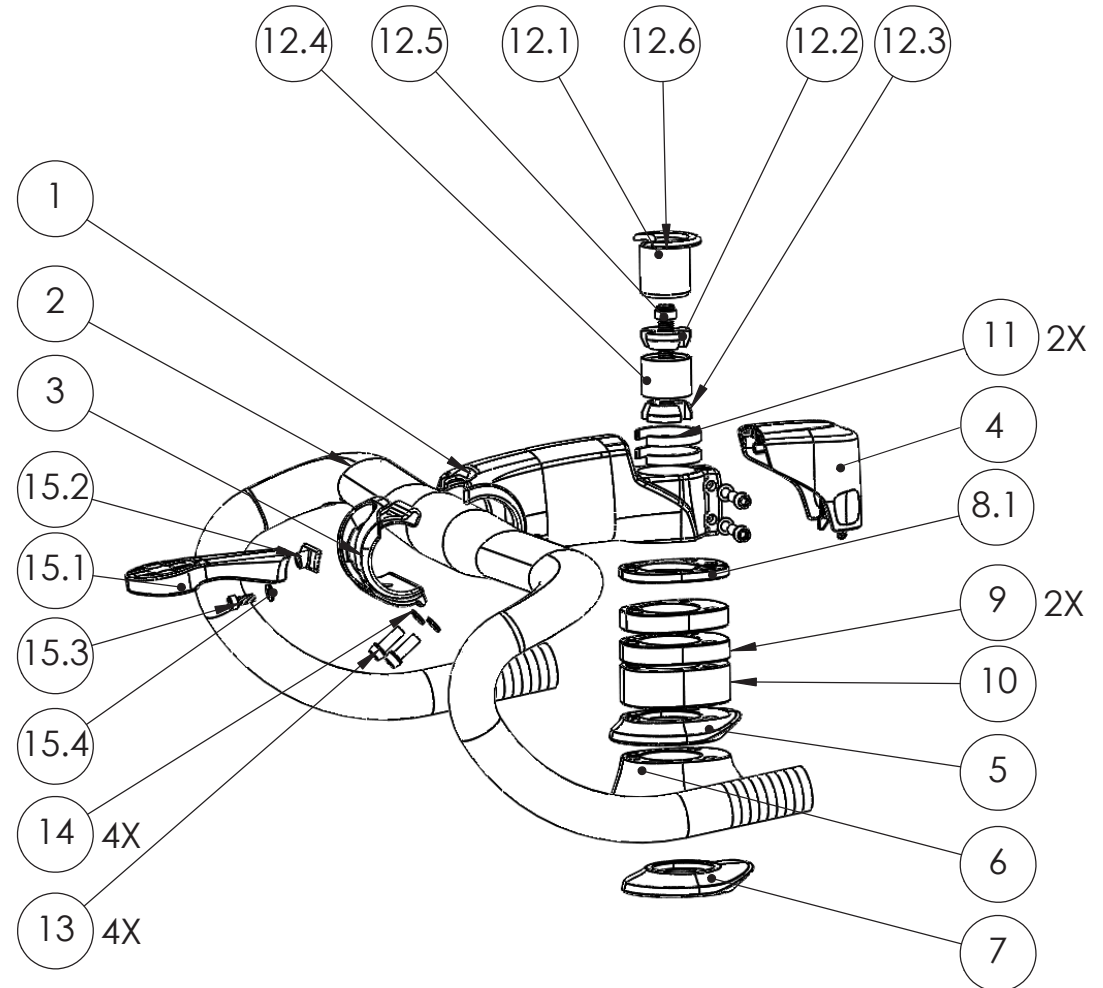

RZ7 Frameset

ITEM	DESCRIPTION	PART #
1	RZ7 Frame	
2	RZ7 Fork	
3	RZ7 Fork Blade Front Plug, Black	PCZ7-20#
4	RZ7 Front Speed Shield, Black	PCZ7-19#
5	RZ7 Rear Speed Shield, Black	PCZ7-18#
6	RZ7 Seatpost Rail Clamp Assembly	SVC-014
7	RZ7 DT Blanking Plate, Black	PCZ7-12#
8	RZ7 DT Mech/Brake Cable Guide, 3 Holes	PCZ7-10#
9	RZ7 DT Di2/Brake Cable Guide, 1 Hole	PCZ7-11#
10	RZ7 BB Cable Guide / Cover Plate	PCZ7-13#
11	Parlee Front Derailleur Mount	PC-F-2#
12*	RZ7 Rear Derailleur Hanger	PCZ7-14#_B
13	RZ7 SP Wedge; Includes all hardware	PCZ7-8#
14	RZ7 Steerer Tube Cable Guide	PCZ7-28#
15	Blind Grommet	SVC-019
16	Mechanical Cable Grommet	SVC-020
17	Di2 Grommet	KSMGM02
18	M4X12mm Flat Head Bolt	PC-F-18#
19	M3x12mm Flat Head/Speed-Shield Screw	PCZ7-34#
20	M5 x16 Button Head Water Bottle Screw	PC-F-41#
21	M5 Front Caliper Bolt	PCZ7-32#
22	M5 Washer	PC-S-5#
23	Rear disc brake mounting screw kit	SVC-008
24	Thru Axle Rear RZ7 only 12x162x 1.5p	TA12-162.5-P1.5
25	Thru Axle Front RZ7 only 12x119x 1.5p	TA12-119.5-P1.5
26	Top cap, RZ7 for non-Parlee stem only	SVC-015
27	M4X10mm Flat Head Bolt	PC-F-19#

* Item 12-a is discontinued. It is still available as a replacement part for Factory Edition RZ7's as: Part# PCZ7-14#_A

RZ7 Cockpit

ITEM	DESCRIPTION	PART #
1	RZ7 Stem	
2	RZ7 Handlebar	
3	RZ7 Stem Faceplate	PCZ7-27#
4	RZ7 Stem Cap, Black	PCZ7-21#
5	RZ7 Top Cap 11mm, Black	PCZ7-17#
6	RZ7 Top Cap 25mm, Black	PCZ7-23#
7	RZ7 Top Cap to round, for non RZ7 stem	PCZ7-22#
8	RZ7 Stem Spacer - 5mm - Split, Black	PCZ7-24#
9	RZ7 Stem Spacer - 10mm, Black	PCZ7-25#
10	RZ7 Stem Spacer - 20mm, Black	PCZ7-26#
11	Spacer, 32mm ID Round, Split	PCRZ-22
12	RZ7 Headset Compression Plug Assembly	PCZ7-16#
13	M5x16mm, Bolt, Titanium	PC-S-2#
14	M5 Washer	PC-S-5#
15	RZ7 Stem Computer Mount Assembly	PCZ7-Computer Mount