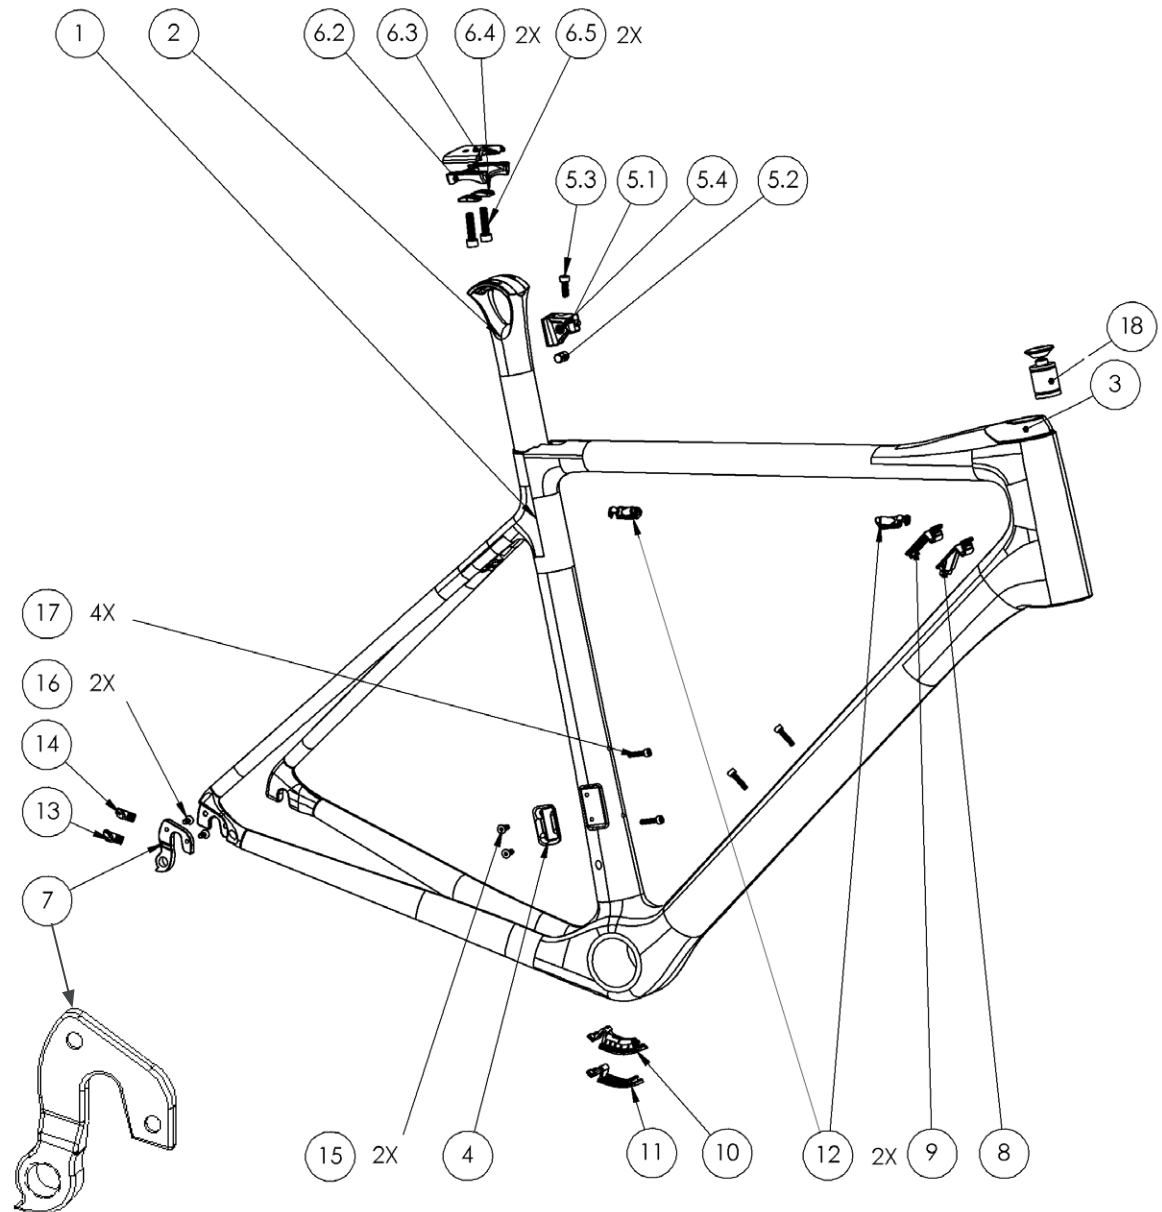

Altum (RIM)

ITEM	DESCRIPTION	PART #
1	Altum Frame M V2 R3	PC-F-03
2	2014 Road Fork R8	PC-FK-01
3	Altum, Top Cap 15mm R6	PC-TC-3#
4	AR V2,FD Mount R3	PC-F-2#
5	Altum Compact Clamp	SVC-007
5.1	Altum Clamp Top	-
5.2	Altum Compact Clamp Nut	-
5.3	M5 Wedge Bolt	-
5.4	Altum Clamp Follower	-
6	Parlee Seat Rail Clamp V2	SVC-010
6.2	Parlee Seat Rail Clamp Bottom V2	-
6.3	Parlee Seat Rail Clamp Top V2	-
6.4	Seat Rail Washer	-
6.5	M6 x 1.0x25	-
7	AR V2, RDH R2	PC-F-23#
8	Altum/Chebacco DT 2x Cable Stop	SVC-003
9	Altum/Chebacco DT Di2 Cable Stop	-
11	Altum/Chebacco BB Cable Guide	-
12	Altum/Chebacco BB Di2 Cover	-
10	Altum Disc/Chebacco Hydro Guide	-
13	Altum/Chebacco Grommet, Rear Mechanical	-
14	Altum/Chebacco Grommet, Rear Electronic	-
15	M4 x 12 (Flat Head)	PC-F-18#
16	M4 RDH Bolt	PC-F-19#
17	M5 Water Bottle Bolt	PC-F-20#
18	C Plug (1HA401T078003-B)	

* SVC-000 parts are shown in detail on Service Kit pages 3, and 4