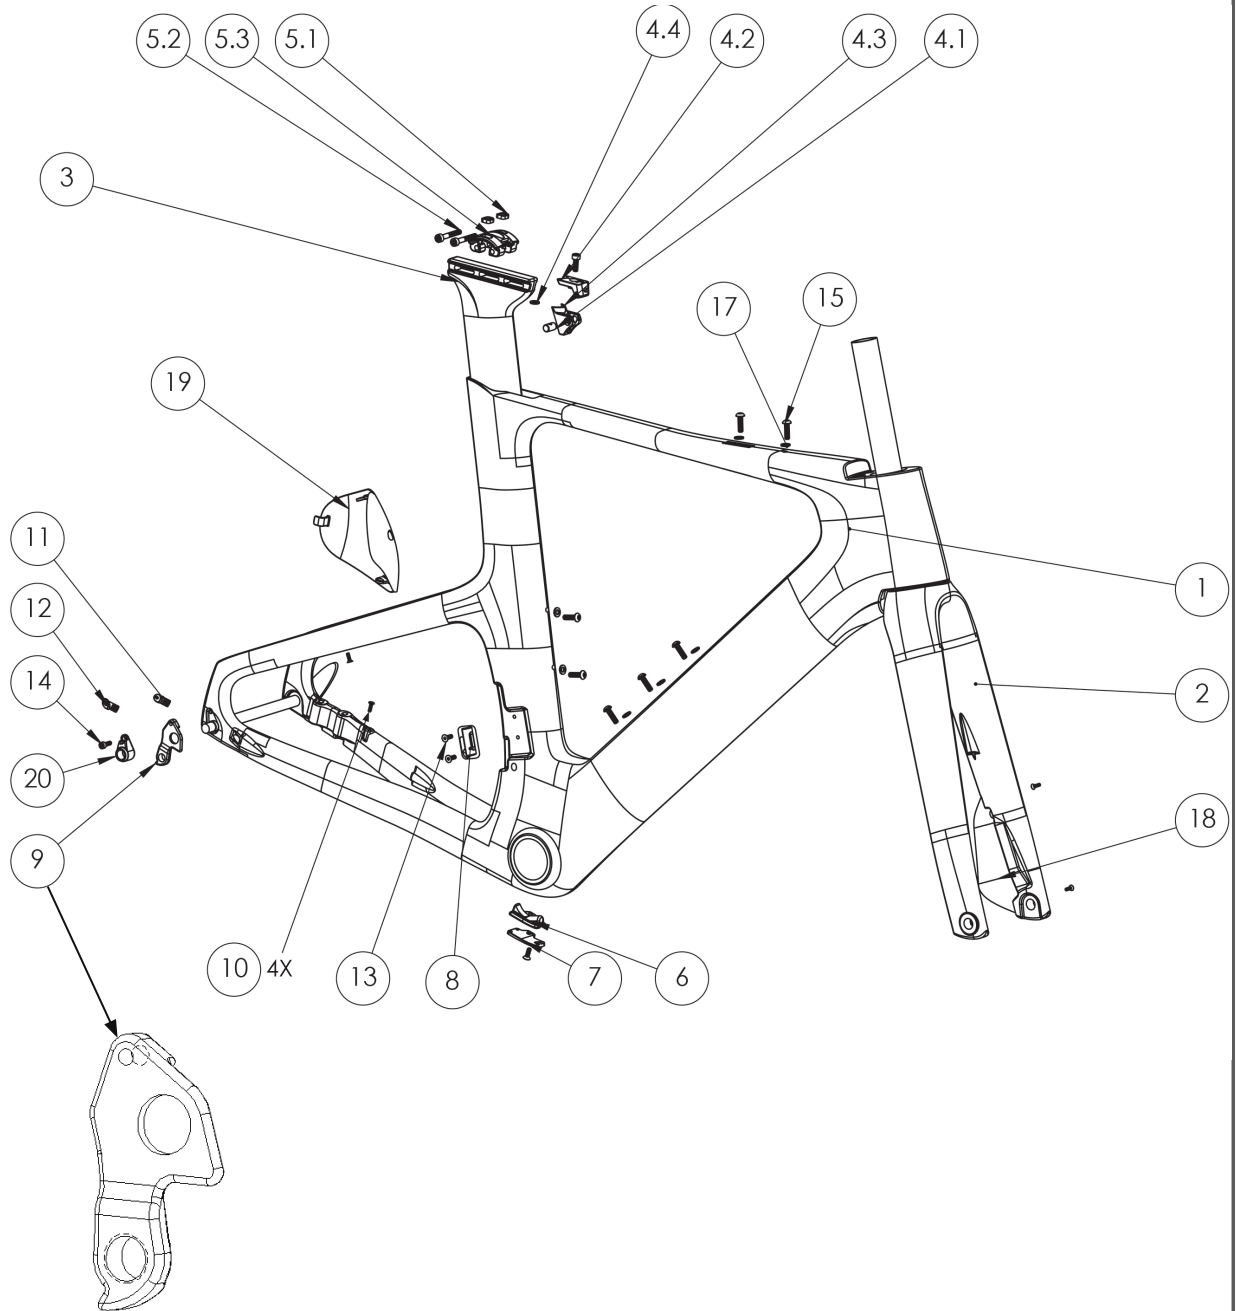

TTiR Disc Frameset

ITEM	DESCRIPTION	PART #
1	TTiR Frame	
2	TTiR Disc Fork	
3	TTiR SP	
4	TTiR V2 SP Clamp	SVC-011
4.1	M5 Barrel Nut	-
4.2	TTiR V2 Clamp Top	-
4.3	TTiR SP Follower	-
4.4	M5 FLAT WASHER	-
4.5	M5 Wedge Clamp Bolt	-
5	TTiR Seat Rail Clamp Assembly	
5.1	TTiR Seat Rail Washer	PC-SP-2#
5.2	M5 Socket Head 35mm	PC-SP-8#
5.3	TTiR Seat Post Rail Clamp	PC-SP-7#
5.4	Seat Rail Washer	PC-S-5#
5.5	Seat Rail Clamp Bottom V2 ALU	PC-SP-4#
5.6	Seat Rail Clamp Top V2 Alu	PC-SP-5#
5.7	Seat Rail Clamp Nut	PC-SP-1#
5.8	M6 x 1.0 x 25	PC-SP-6#
6	TTiR, FD Cable Guide	PC-F-30#
7	TTiR CG Cover	PC-F-31#
8	Altum V2,FD Mount	PC-F-2#
9	TTiR RDH	PC-F-32#
10	M3 Flat Head 10mm	PC-F-34#
11	Altum Grommet, Rear Electronic	PC-F-9#
12	Altum Grommet, Rear Mechanical	PC-F-8#
13	M4 FDH Bolt	PC-F-18#
15	M5 x 18mm SCREW	PC-S-18#
17	M5 Washer	PC-S-5#
18	TTiR Disc Fork Shield	FP-fairing FK front
19	TTiR Rear Disc Shield	FP-fairing rear
20	TTiR RDH Nut	PC-F-33#

* SVC-000 parts are shown in detail on Service Kit pages 3, and 4