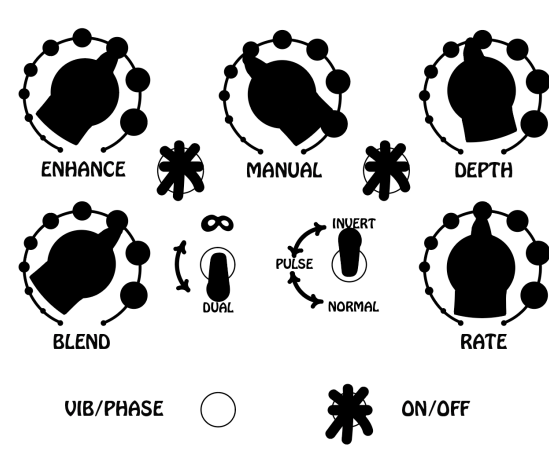

PULSE DOPPLER EXAMPLE SETTINGS

“SOUND FX”

“CLASSIC PHASE”

“THIN/HOLLOW”

“FAUX TREM”

“FAT PULSE”

“SLOW VIBRATO”

PULSE DOPPLER BLANK SETTINGS