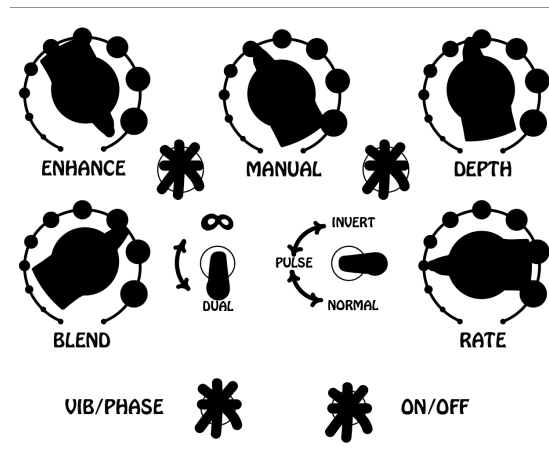

PULSE DOPPLER EXAMPLE SETTINGS

“SOUND FX”

“CLASSIC PHASE”

“THIN/HOLLOW”

“FAUX TREM”

“FAT PULSE”

“SLOW VIBRATO”

PULSE DOPPLER BLANK SETTINGS