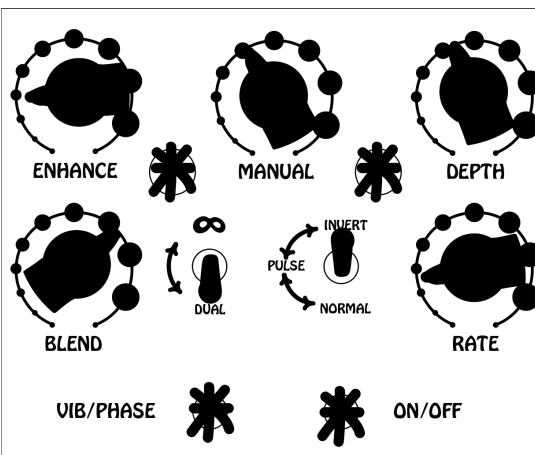

PULSE DOPPLER EXAMPLE SETTINGS

“SOUND FX”

“CLASSIC PHASE”

“THIN/HOLLOW”

“FAUX TREM”

“FAT PULSE”

“SLOW VIBRATO”

PULSE DOPPLER BLANK SETTINGS