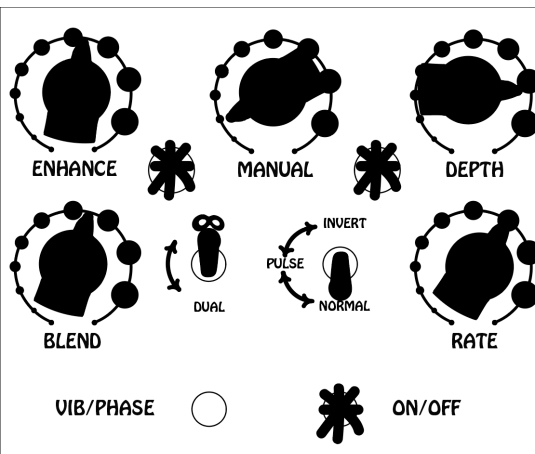

PULSE DOPPLER EXAMPLE SETTINGS

“SOUND FX”

“CLASSIC PHASE”

“THIN/HOLLOW”

“FAUX TREM”

“FAT PULSE”

“SLOW VIBRATO”

PULSE DOPPLER BLANK SETTINGS