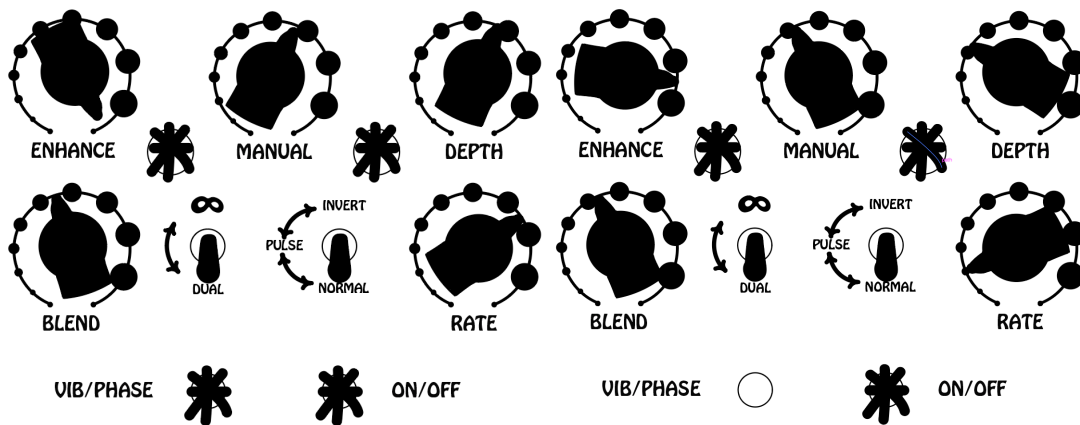

PULSE DOPPLER EXAMPLE SETTINGS

“SOUND FX”

“CLASSIC PHASE”

“THIN/HOLLOW”

“FAUX TREM”

“FAT PULSE”

“SLOW VIBRATO”

PULSE DOPPLER BLANK SETTINGS