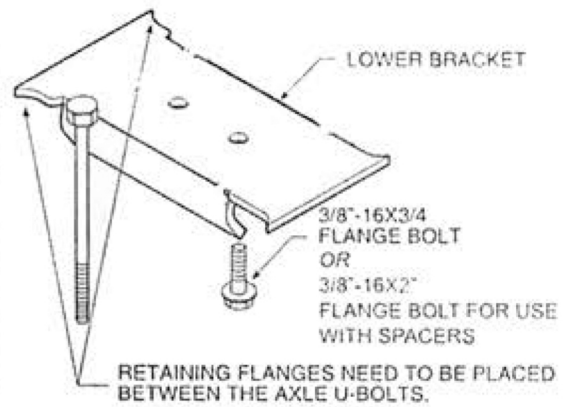

RAM 3500 2014-2018

NOTE: Both illustrations are of the left, or driver's side, of the vehicle. Reverse any orientations when assembling and installing the right, or passenger, side of the vehicle.

KIT ASSEMBLY

PUSH-TO-CONNECT ELBOW FITTING

Lower Bracket Orientation