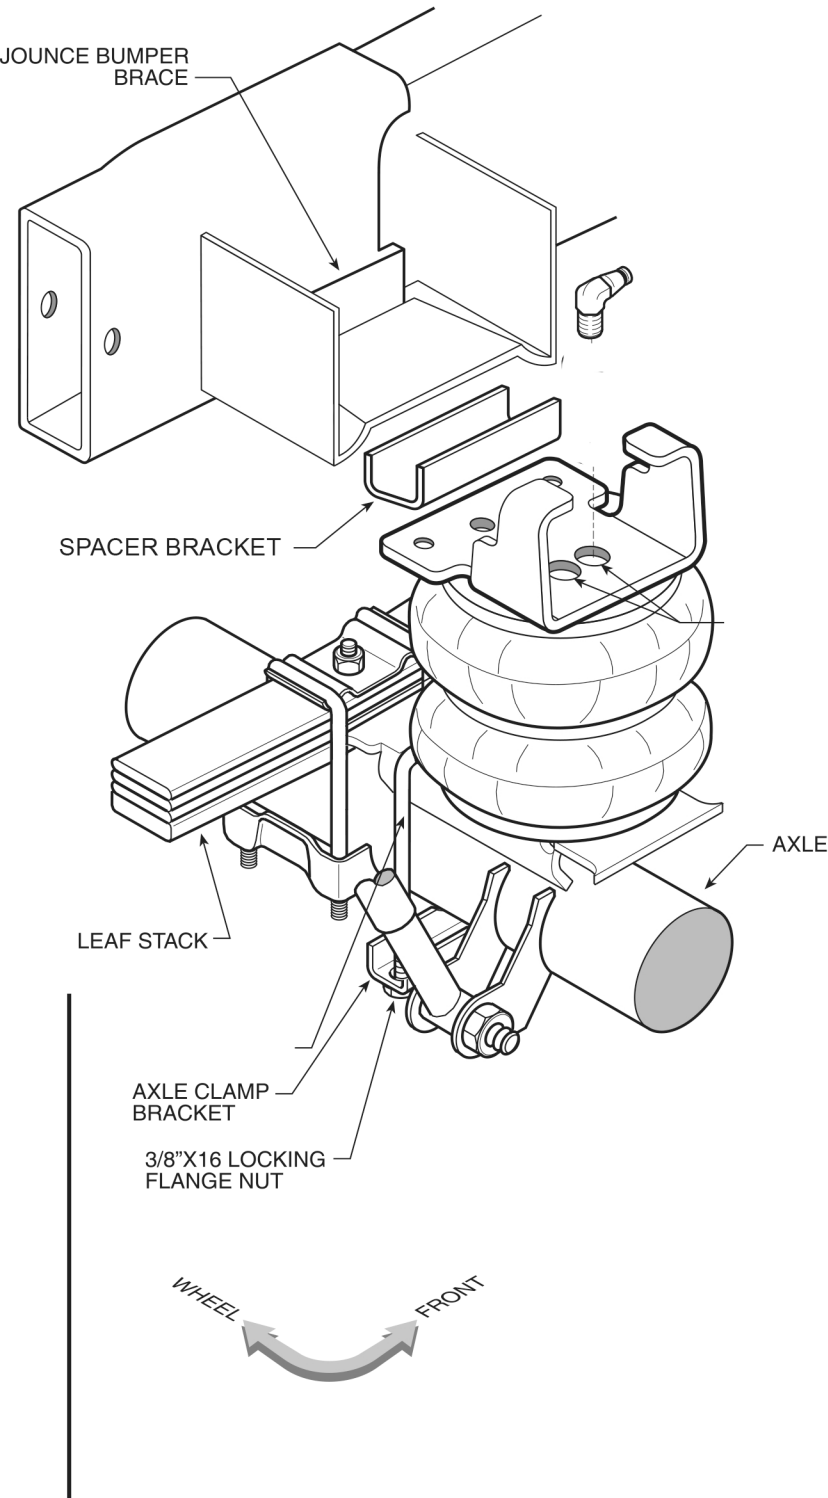

RAM 3500 2014-2018

NOTE: Both illustrations are of the left, or driver's side, of the vehicle. Reverse any orientations when assembling and installing the right, or passenger, side of the vehicle.

KIT ASSEMBLY

PUSH-TO-CONNECT ELBOW FITTING

Lower Bracket Orientation