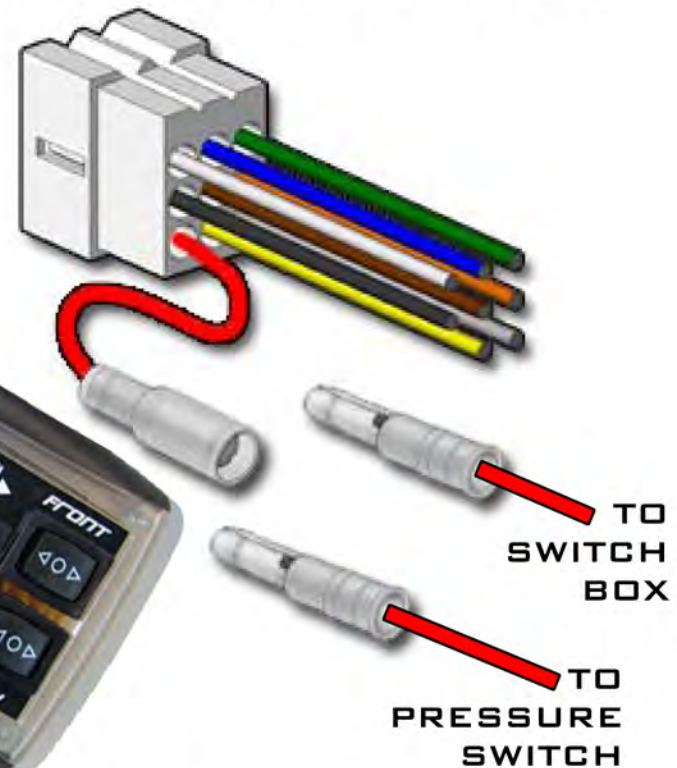

GREEN - REAR RIGHT DOWN
ORANGE - REAR RIGHT UP
GREY - FRONT RIGHT DOWN
BLUE - FRONT RIGHT UP
BROWN - REAR LEFT DOWN
YELLOW - REAR LEFT UP
WHITE - FRONT LEFT DOWN
BLACK - FRONT LEFT UP
RED - +12V FOR NON PLUG N PLAY

FOR PLUG N PLAY
CONNECT THE RED WIRE
COMING OUT OF THE PLUG
TO THE PRESSURE SWITCH
AND THE RED WIRE COMING
OUT OF THE LOOM TO +12V

**NO RELAYS REQUIRED
VALVES NOT INCLUDED**

**RELAYS REQUIRED!
VALVES & RELAYS
NOT INCLUDED**