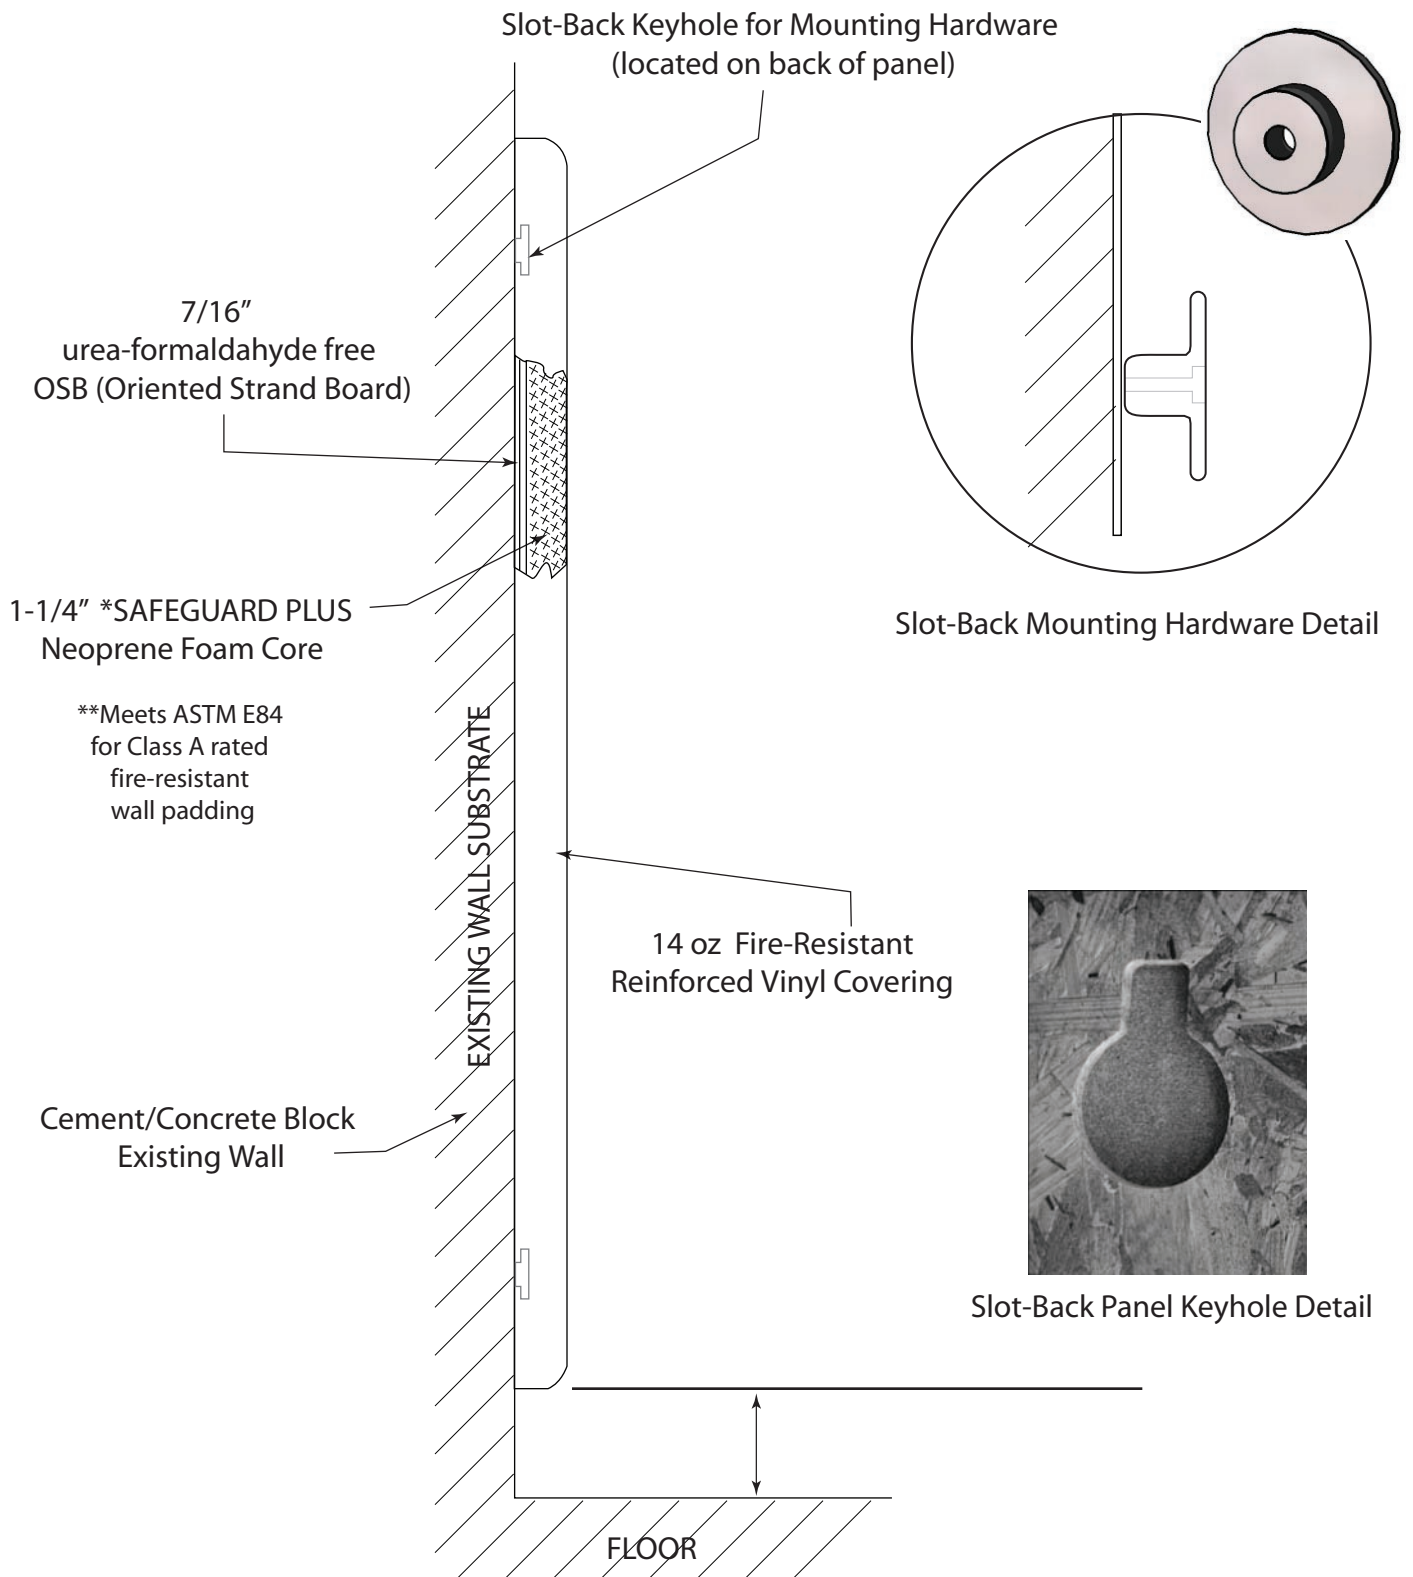

Protective Padding: SAFEGUARD PLUS 2"

INSTALLATION: Slot-Back

Wainscot Wall Pad Panel Detail

RESILITE SPORTS PRODUCTS, INC., PO Box 764, Sunbury, PA 17801-0764
EMAIL: RESILITE@RESILITE.COM PH: 1-800-843-6287 FX: 570-473-8988 WEB: RESILITE.COM