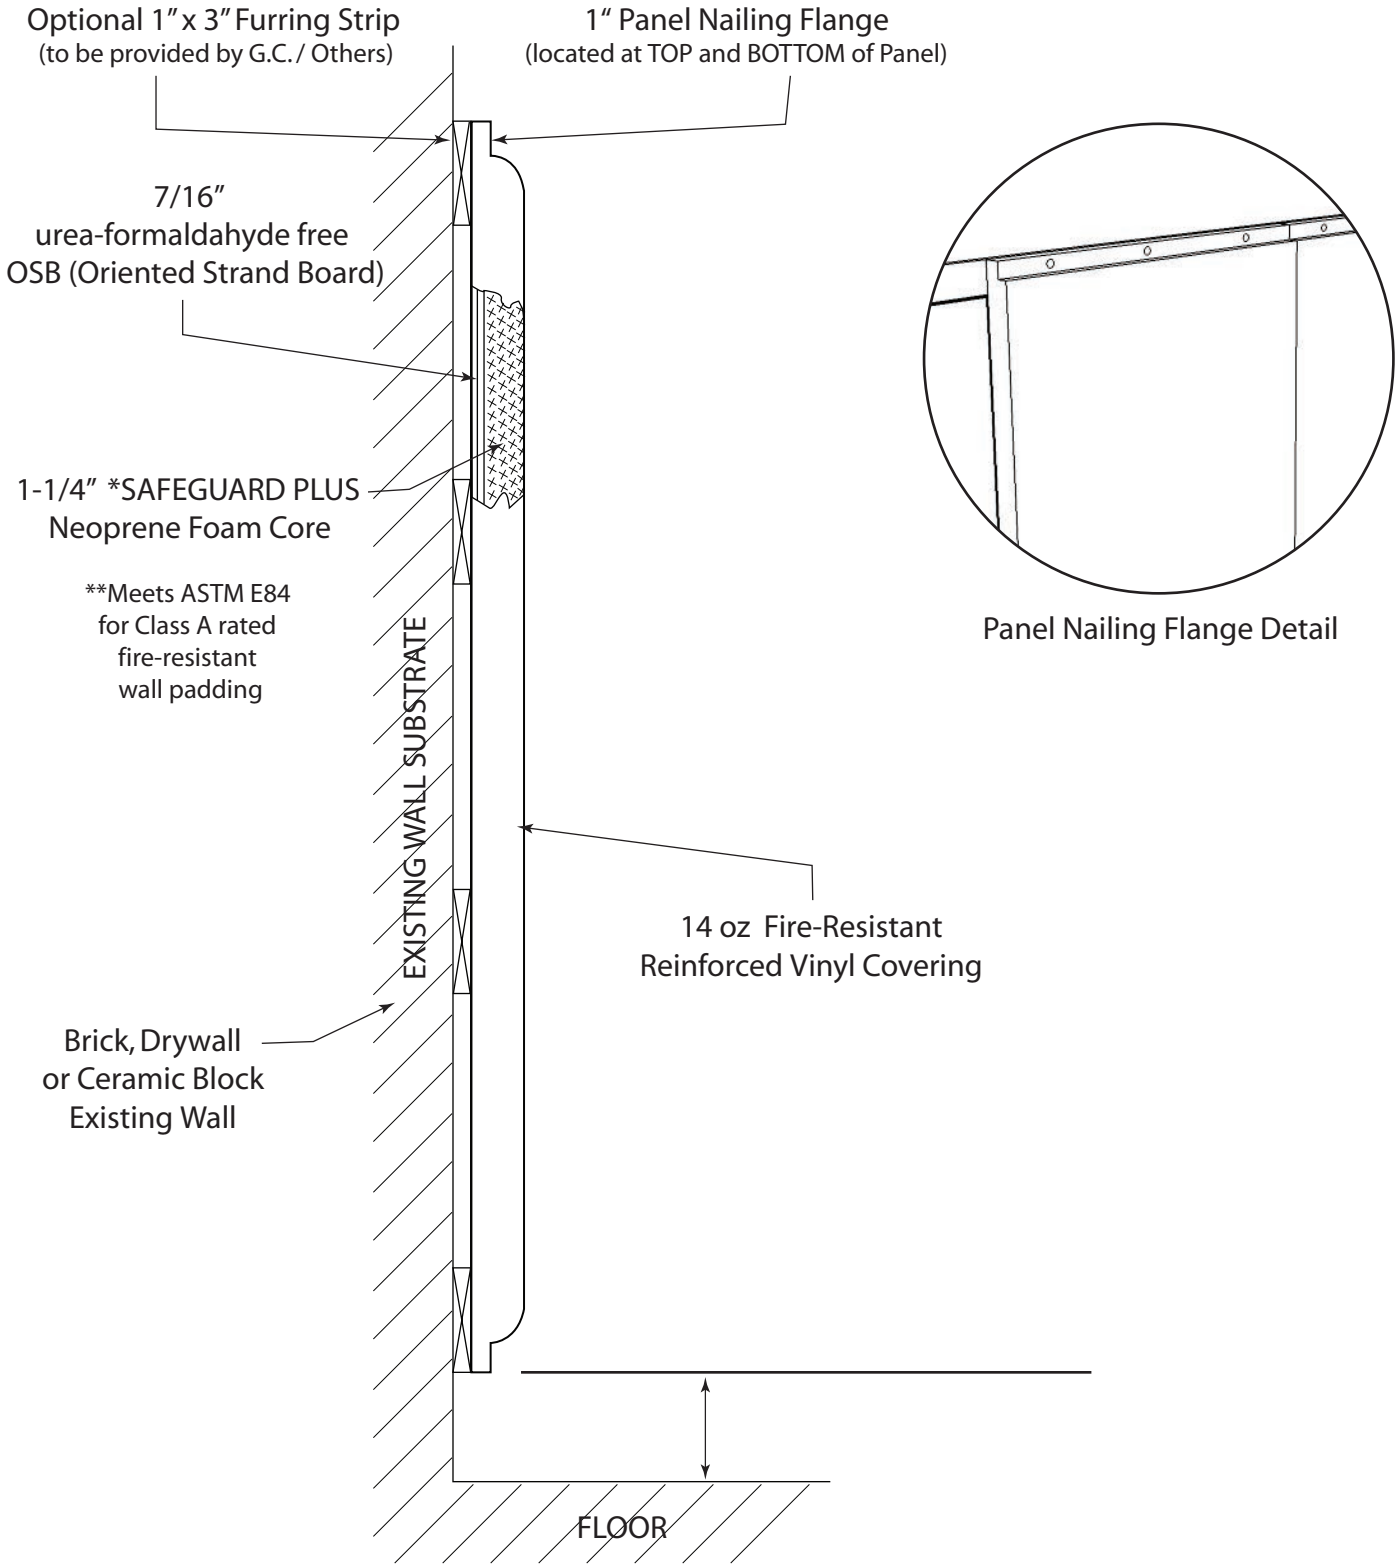

Protective Padding: SAFEGUARD PLUS 2"

INSTALLATION: Conventional

Wainscot Wall Pad Panel Detail

RESILITE SPORTS PRODUCTS, INC., PO Box 764, Sunbury, PA 17801-0764
EMAIL: RESILITE@RESILITE.COM PH: 1-800-843-6287 FX: 570-473-8988 WEB: RESILITE.COM