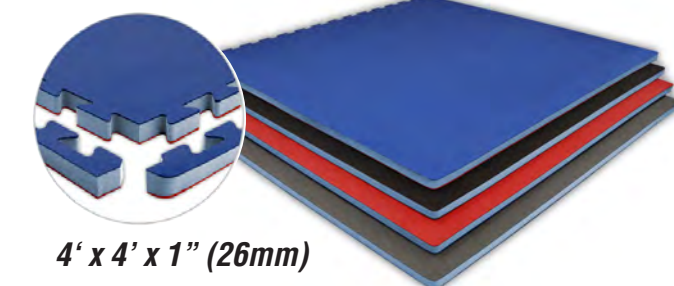

4' x 4' x 1" (26mm)