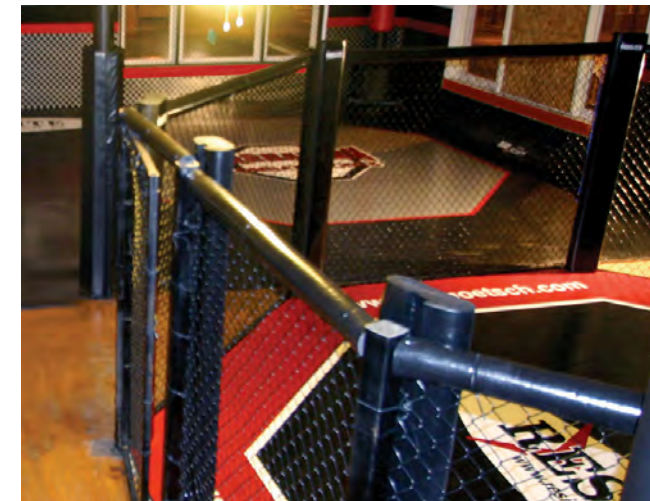

CAGE RAIL PADDING