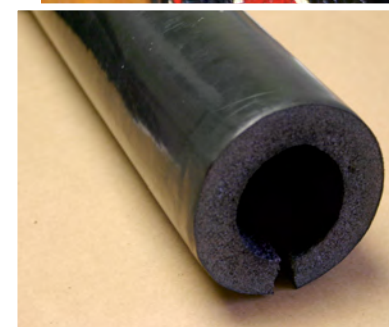

MMA Training Crash Mat

8" MMA Crash Mats: RGM-483

- Designed for practicing proper landing technique and high-impact activities
- Bi-folding and Light weight for easy mobility and storage.
- Features double-stitch seaming and built-in "breather bars" to cushion impact.
- High-quality 8" thick foam core and 18-oz heavy-duty vinyl cover.
- Great for Home Gyms, Fitness & Health Clubs, or Martial Arts Schools.
- COLORS: BLACK / RED / BLUE
- SIZES: 4' x 8', 5' x 10'

CAGE RAIL PADDING

Cage Top Rail Padding: CRAIL3388

- Closed-cell polyethylene tubular padding.
- Durable UV-resistant tough outer skin.
- Available in 8-ft lengths.
- Use on top rails 2" or less in diameter.
- Save when you order by the case.
- Colors: BLACK / YELLOW / RED

Interlocking Foam Tiles

2' x 2' x 7/8" (19mm)

- Each foam tile is 2' x 2' x 7/8"
- Reversible in your choice of RED/BLUE or BLACK/GREY
- Provides two separate colored surfaces for mixing or matching.
- Manufactured using EVA foam... making them Non-Toxic, Lead-Free and Latex-Free!