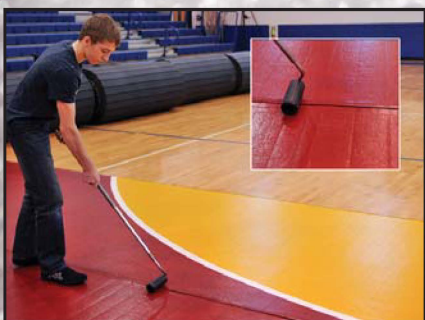

- One Canister of Lubricating Wipes.
--Assists in getting a secure connection by protecting and conditioning the **Resi-Lock Connection System** track.
- One *Pressure Roller
--Easy to use Pressure Roller ensures you get a continuous, secure connection on each mat seam.
**Pressure Roller included on mats 900 sq ft and larger*
- Outstanding 3-year Warranty and Customer Service

RESILITE
Customer Focused. Athlete Driven.
1.800.843.6287 • www.resilite.com

RESILITE
Customer Focused. Athlete Driven.

Set-up Your Mat in a Zip... & Kick the Tape Habit Forever!

**Resilite's Zip Mat Locks Together
Fast and Secure.**

Features & Benefits:

- Resilite's patent-pending **Resi-Lock Connection System**. The first and only interlocking mat connection technology for a true tape-free mat.
- Fast and easy to set-up and tear down in only a few minutes.
- The **Resi-Lock Connection System** creates a military-strong, waterproof seal. It prevents cleaners, sweat or other liquids from getting below the mat surface.

- No expensive cases of mat tape to buy... Saving valuable time and money.
- **Resi-Lock Connection System** can easily be cleaned with antibacterial wipes, unlike hook and loop fastening systems which can trap hair, dirt, and debris.
- Outstanding graphics, lettering and artwork can be painted directly over the **Resi-Lock Connection** creating a great-looking mat that will last for years.
- **Resi-Lock Connection System** ensures a secure mat seam by interlocking the two mat sections together, creating a mat surface that is durable and secure.