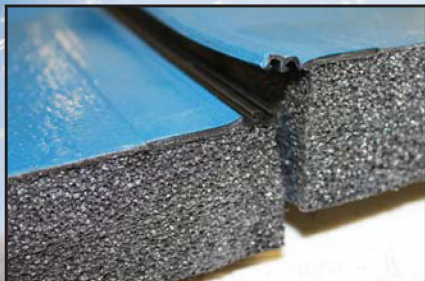

Features & Benefits:

- Resilite's patent-pending **Resi-Lock Connection System**. The first and only interlocking mat connection technology for a true tape-free mat.
- Fast and easy to set-up and tear down in only a few minutes.
- The **Resi-Lock Connection System** creates a military-strong, waterproof seal. It prevents cleaners, sweat or other liquids from getting below the mat surface.

- No expensive cases of mat tape to buy... Saving valuable time and money.
- **Resi-Lock Connection System** can easily be cleaned with antibacterial wipes, unlike hook and loop fastening systems which can trap hair, dirt, and debris.
- Outstanding graphics, lettering and artwork can be painted directly over the **Resi-Lock Connection** creating a great-looking mat that will last for years.
- **Resi-Lock Connection System** ensures a secure mat seam by interlocking the two mat sections together, creating a mat surface that is durable and secure.