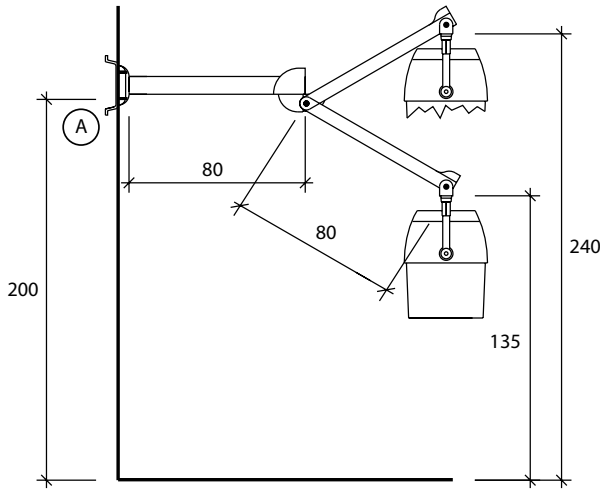

accessories

SPOT RT/040
MIRROR SPOT RT/041

CM/01-02-03

shelves

MURANO DUE GL/008

ICE GL/034

ICE GL/036