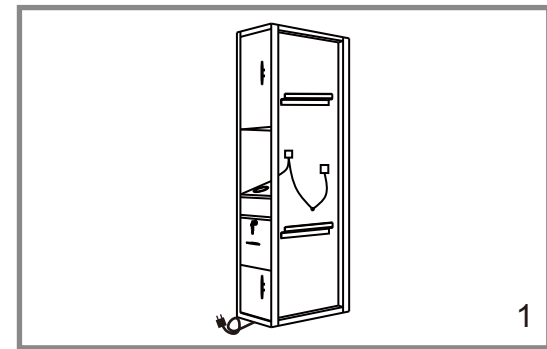

Magic Double back to back Styling Station offers ample storage on both sides of this free-standing unit allowing stylists to comfortably utilize the provided working area. Built-in outlets making operating with tools a ease.

base

Mirror

cupboard

Screw(M8x60)

washer

nut

ASSEMBLY INSTRUCTIONS

Open spanner(excluded)