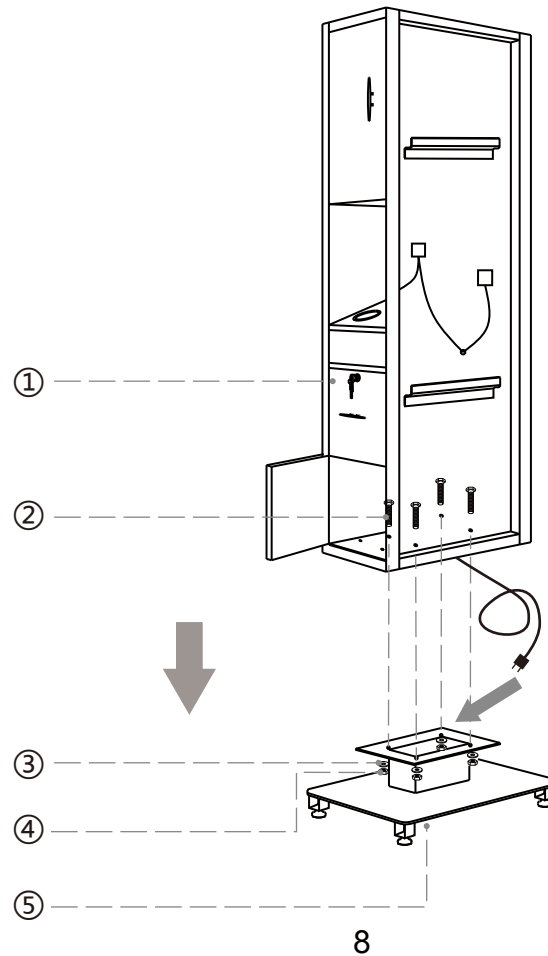

Magic Double back to back Styling Station offers ample storage on both sides of this free-standing unit allowing stylists to comfortably utilize the provided working area. Built-in outlets making operating with tools a ease.

base

Mirror

cupboard

Screw(M8x60)

washer

nut

ASSEMBLY INSTRUCTIONS

Open spanner(excluded)

ASSEMBLY INSTRUCTIONS

step1

The plug passes through the center of the base.

ASSEMBLY INSTRUCTIONS

step2

ASSEMBLY INSTRUCTIONS

DIR

www.dirgroup.co.uk