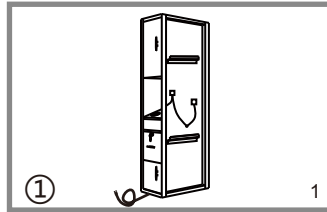

base

Mirror

cupboard

Screw(M8x60)

washer

nut

ASSEMBLY INSTRUCTIONS

Open spanner(excluded)

ASSEMBLY INSTRUCTIONS

step1

The plug passes through the center of the base.

ASSEMBLY INSTRUCTIONS

step2

ASSEMBLY INSTRUCTIONS

DIR

www.dirgroup.co.uk