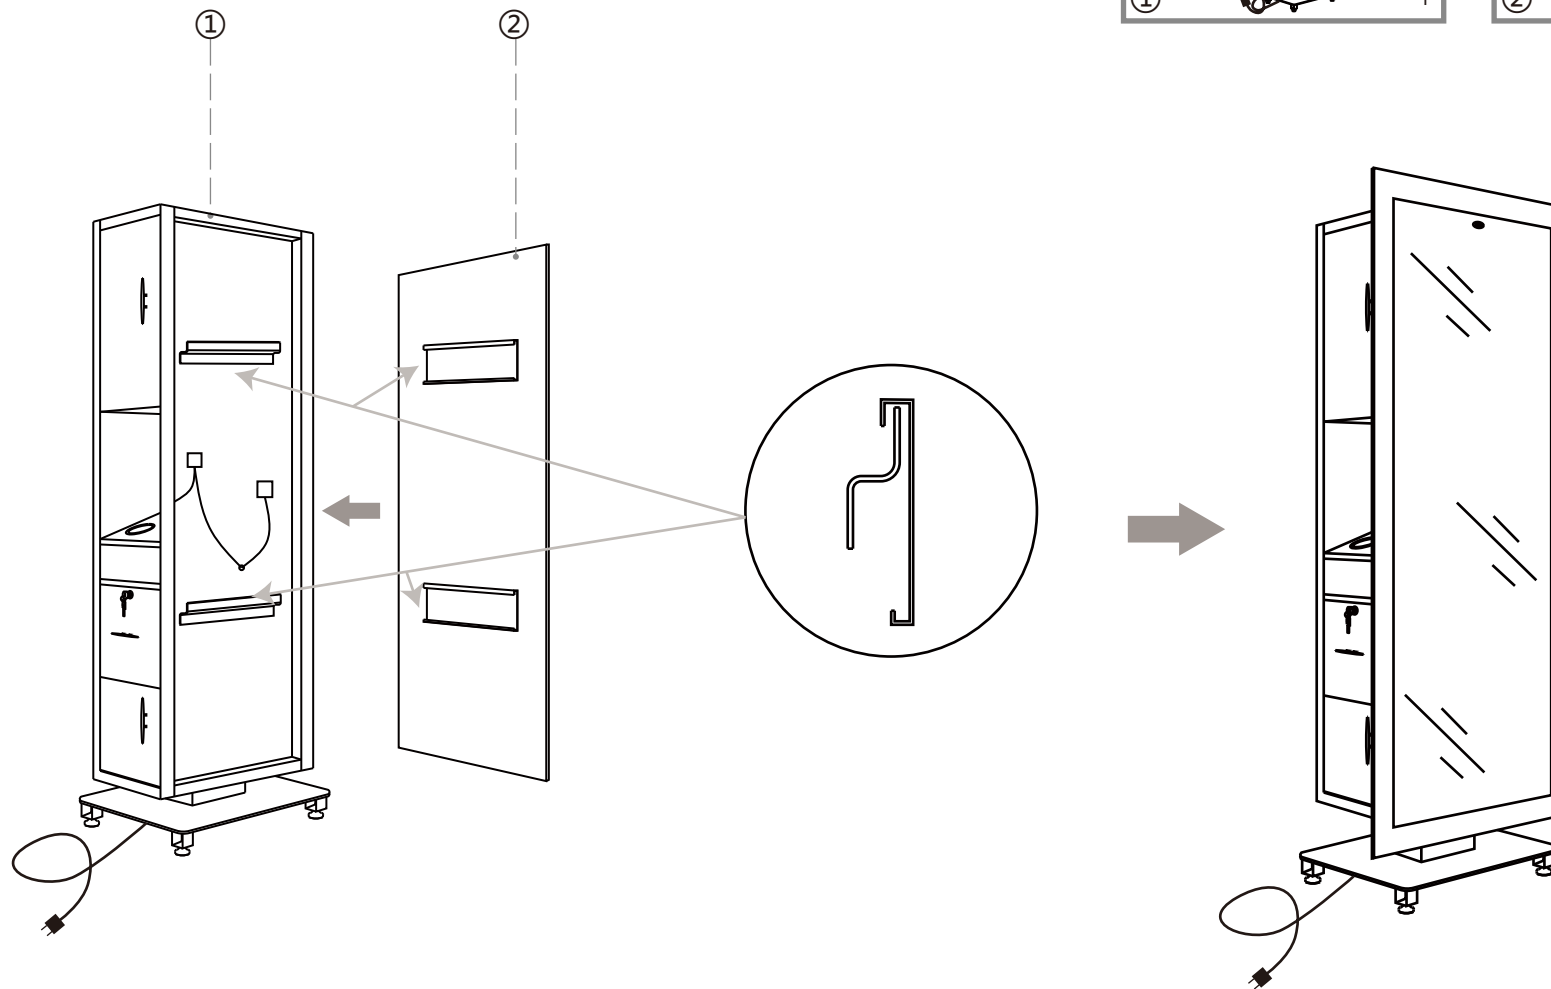

Magic Double back to back Styling Station offers ample storage on both sides of this free-standing unit allowing stylists to comfortably utilize the provided working area. Built-in outlets making operating with tools a ease.

base

Mirror

cupboard

Screw(M8x60)

washer

nut

ASSEMBLY INSTRUCTIONS

Open spanner(excluded)

ASSEMBLY INSTRUCTIONS

step1

The plug passes through the center of the base.

ASSEMBLY INSTRUCTIONS

step2

ASSEMBLY INSTRUCTIONS

DIR

www.dirgroup.co.uk