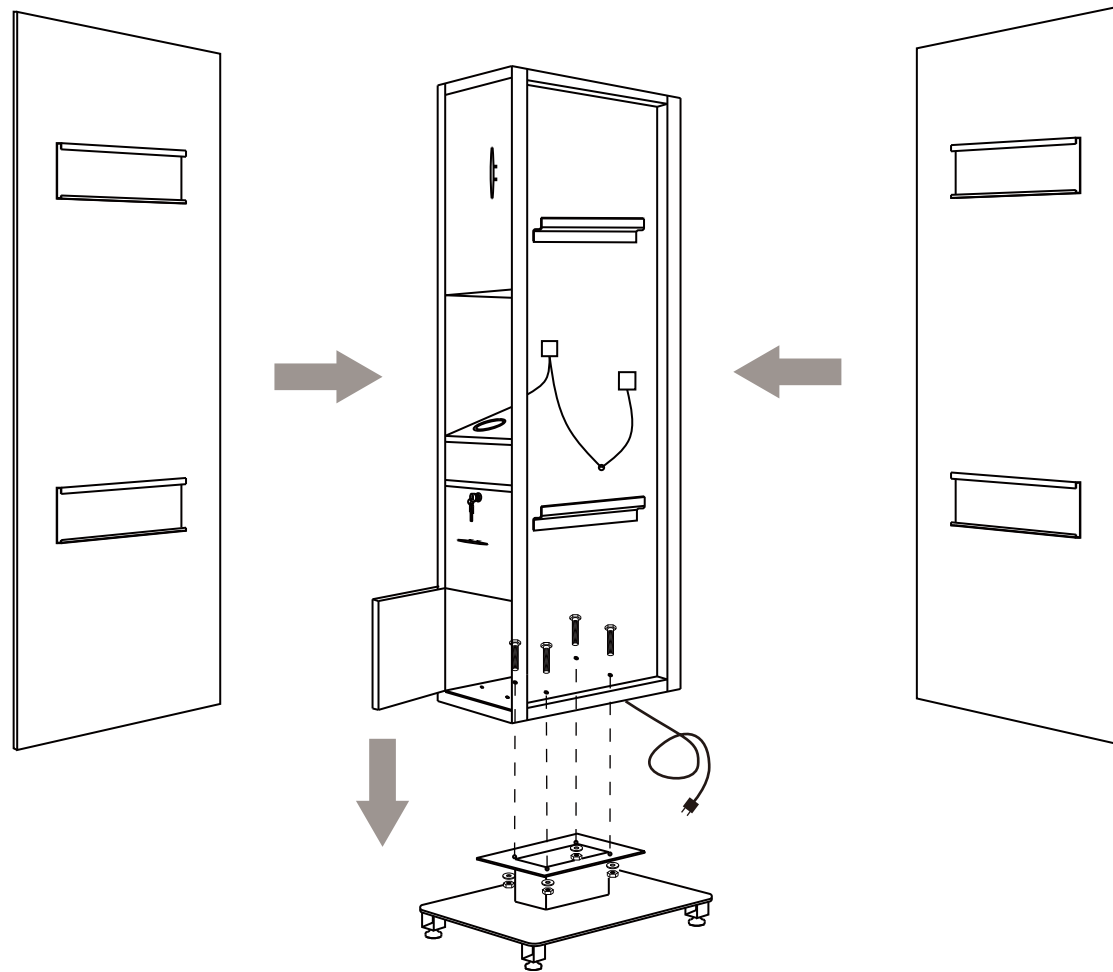

Magic Double back to back Styling Station offers ample storage on both sides of this free-standing unit allowing stylists to comfortably utilize the provided working area. Built-in outlets making operating with tools a ease.

base

Mirror

cupboard

Screw(M8x60)

washer

nut

ASSEMBLY INSTRUCTIONS

Open spanner(excluded)

ASSEMBLY INSTRUCTIONS

step1

The plug passes through the center of the base.

ASSEMBLY INSTRUCTIONS

step2

ASSEMBLY INSTRUCTIONS

DIR

www.dirgroup.co.uk