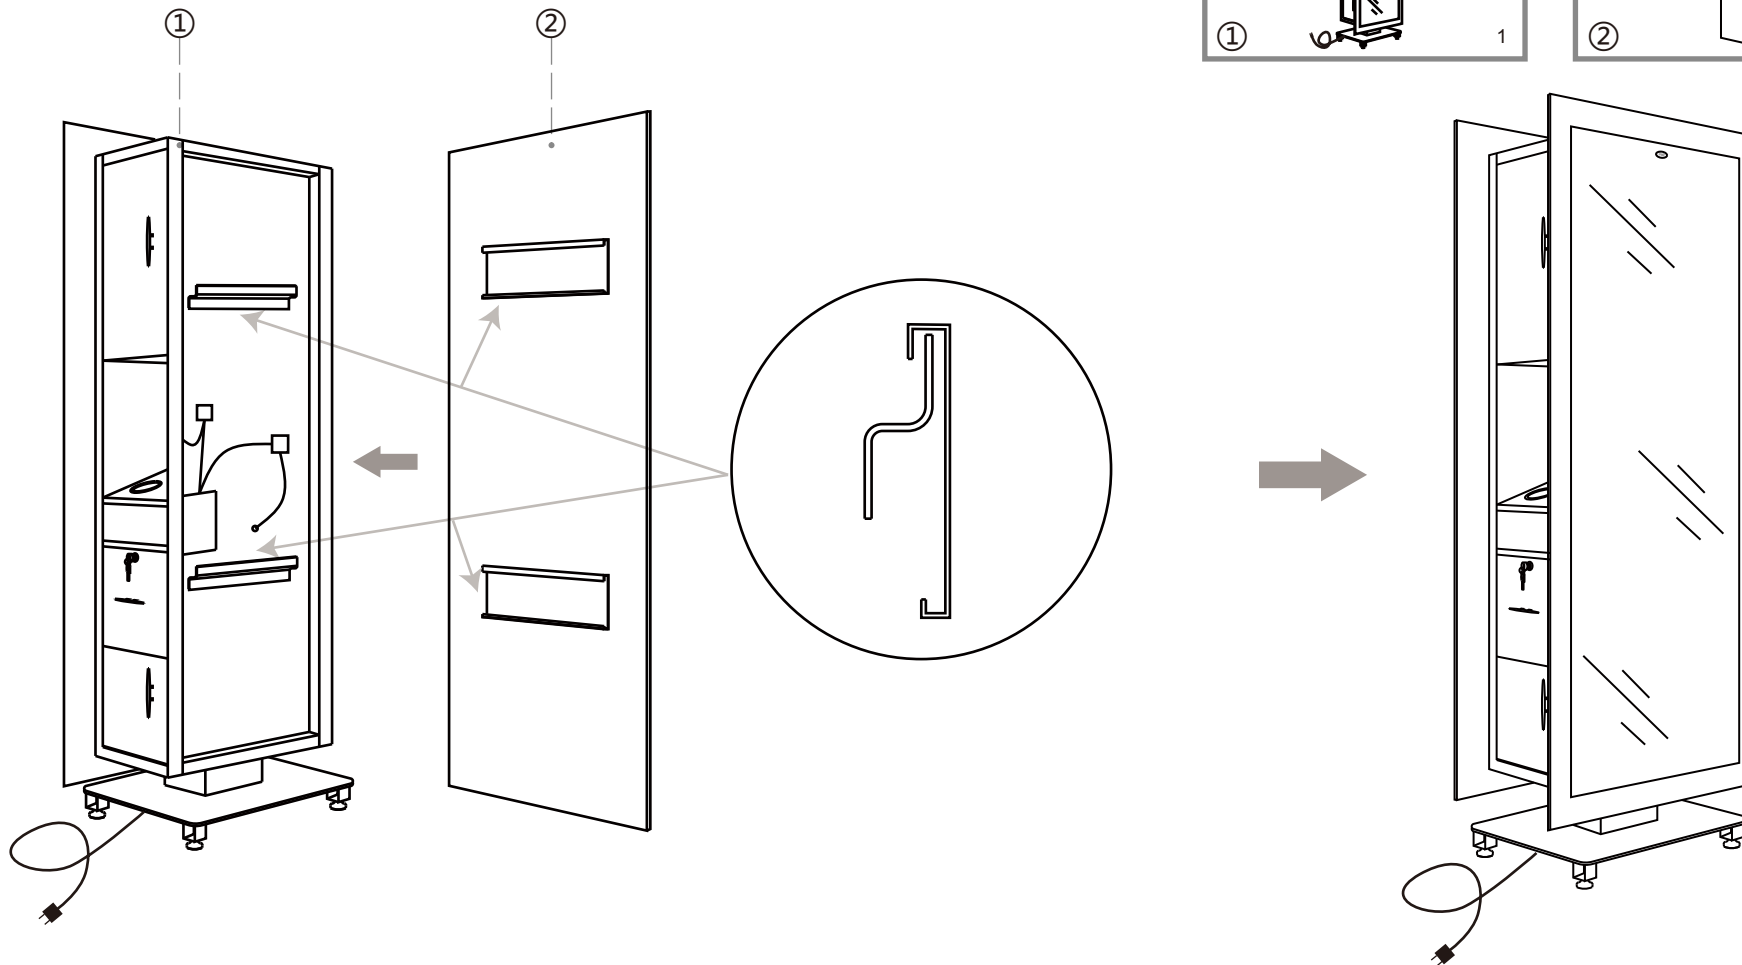

ASSEMBLY INSTRUCTIONS

DIR

www.dirgroup.co.uk

step3